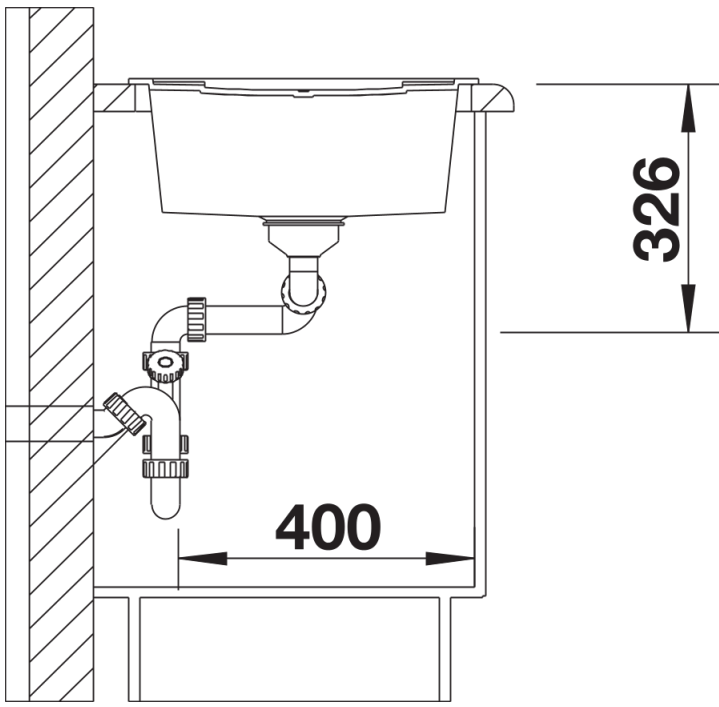

Product information sheet METRA 8 S

Item no. 515048

Benefits

- Modern, simple but striking linea design
- The large capacity of the bowls provides generous room to do the washing up
- Aesthetic low-profile rim design
- Can be installed reversibly

Colours

SILGRANIT coffee

Available colours:

- black
- anthracite
- rock grey
- volcano grey
- white
- soft white
- tartufo
- coffee

Planning information

- Cut out size: 1140 x 480 x R15, Universal handing

Scope of supply

- Waste fitting with space-saving pipe
- 2 x 3 1/2" basket strainers

Details

Top view

Cut-out

Front view

Side view