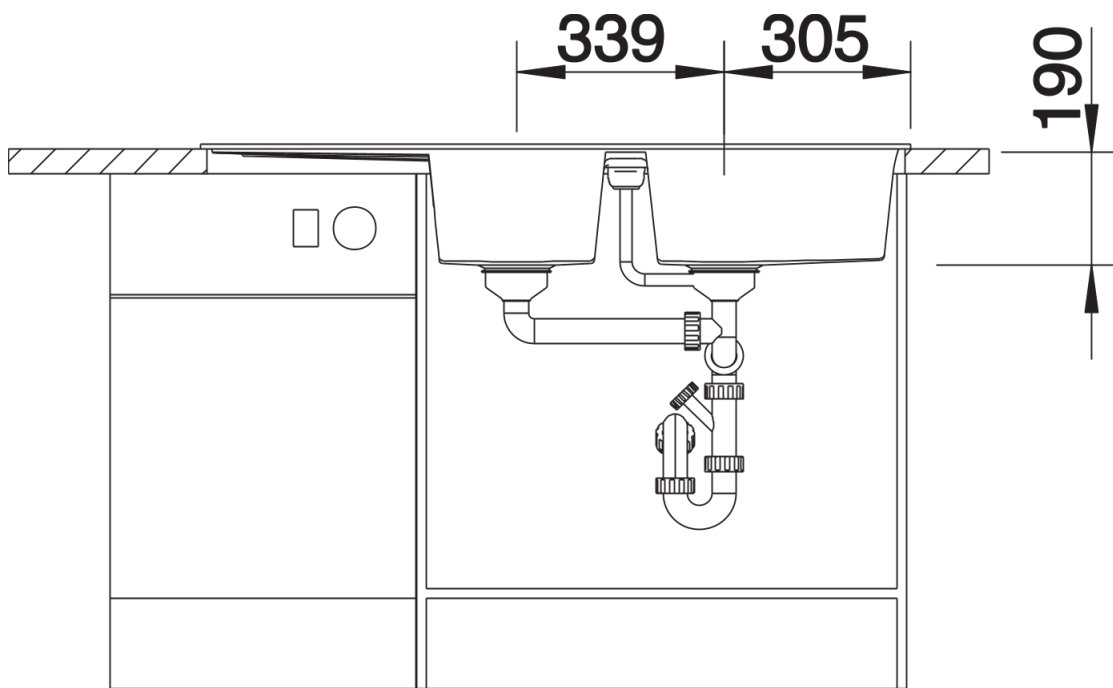

Colours

SILGRANIT coffee

Available colours:

- black
- anthracite
- rock grey
- volcano grey
- white
- soft white
- tartufo
- coffee

Planning information

- Cut out size: 1140 x 480 x R15, Universal handing

Scope of supply

- Waste fitting with space-saving pipe
- 2 x 3 1/2" basket strainers

Details

Top view

Cut-out

Front view

Side view