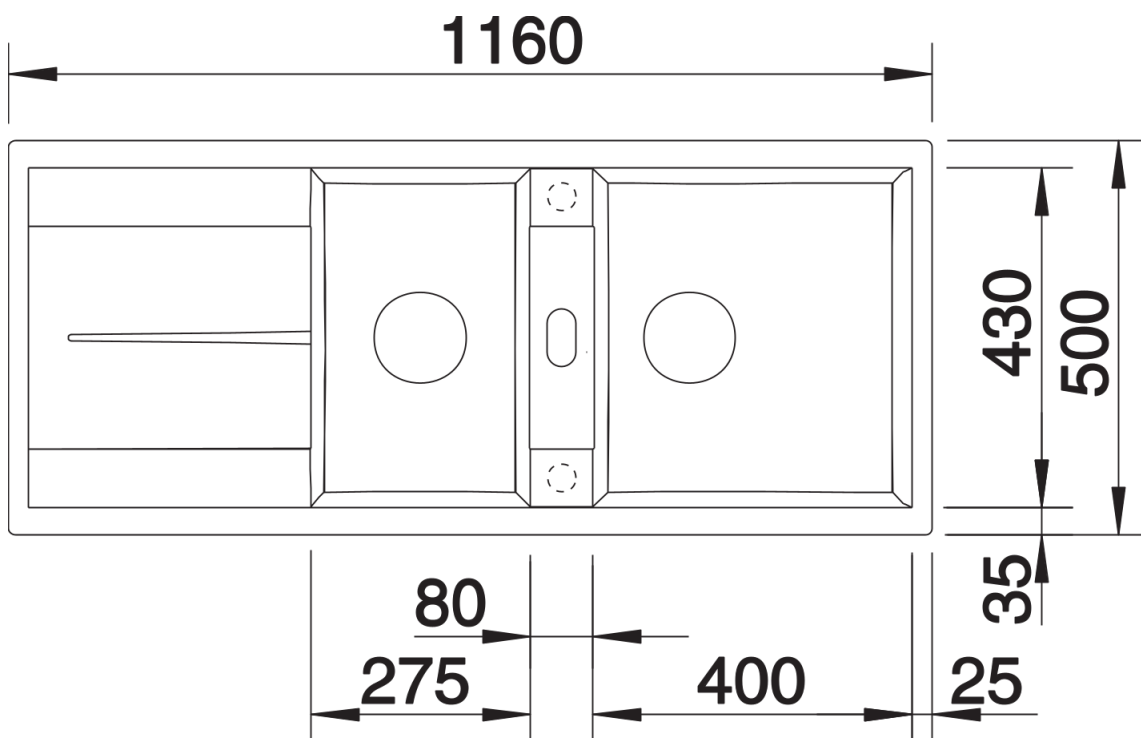

Product information sheet METRA 8 S

Item no. 515048

Benefits

- Modern, simple but striking linea design
- The large capacity of the bowls provides generous room to do the washing up
- Aesthetic low-profile rim design
- Can be installed reversibly

Colours

SILGRANIT coffee

Available colours:

- black
- anthracite
- rock grey
- volcano grey
- white
- soft white
- tartufo
- coffee

Planning information

- Cut out size: 1140 x 480 x R15, Universal handing

Scope of supply

- Waste fitting with space-saving pipe
- 2 x 3 1/2" basket strainers

Details

Top view

Cut-out

Front view

Side view