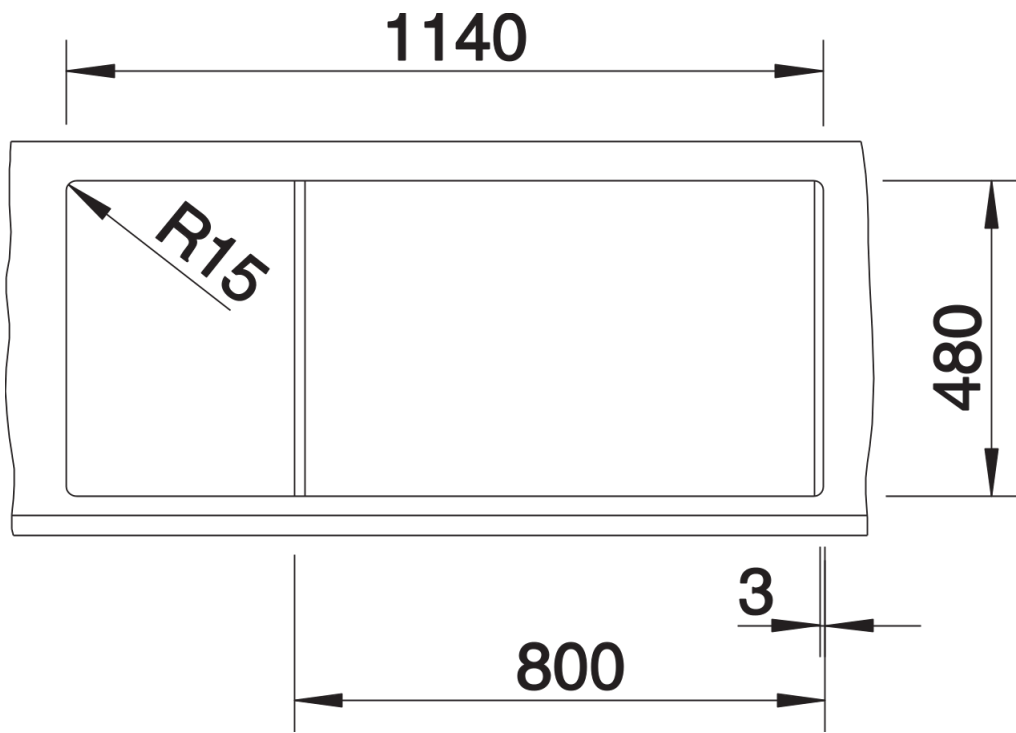

Product information sheet METRA 8 S

Item no. 515048

Benefits

- Modern, simple but striking linea design
- The large capacity of the bowls provides generous room to do the washing up
- Aesthetic low-profile rim design
- Can be installed reversibly

Colours

SILGRANIT coffee

Available colours:

- black
- anthracite
- rock grey
- volcano grey
- white
- soft white
- tartufo
- coffee

Planning information

- Cut out size: 1140 x 480 x R15, Universal handing

Scope of supply

- Waste fitting with space-saving pipe
- 2 x 3 1/2" basket strainers

Details

Top view

Cut-out

Front view

Side view