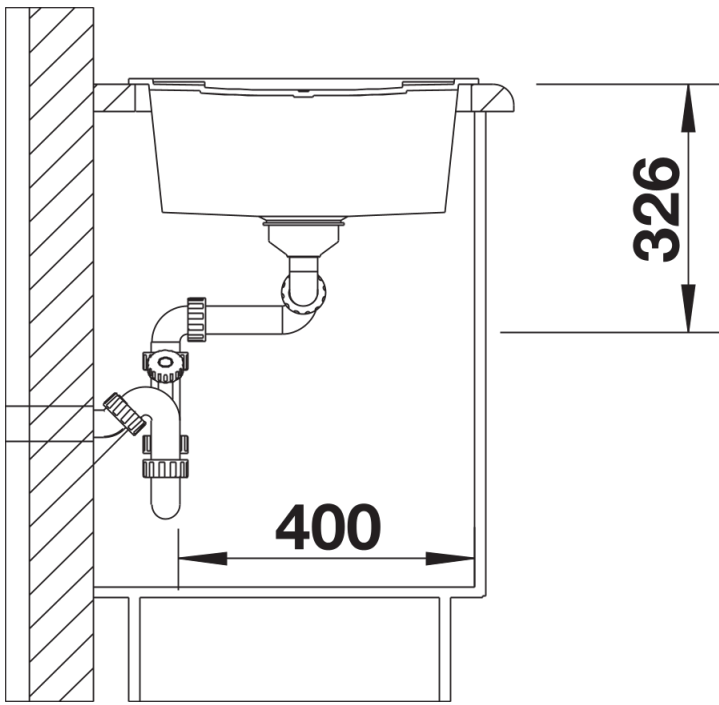

Product information sheet METRA 8 S

Item no. 517357

Benefits

- Modern, simple but striking linea design
- The large capacity of the bowls provides generous room to do the washing up
- Aesthetic low-profile rim design
- Can be installed reversibly

Colours

SILGRANIT tartufo

Available colours:

- black
- anthracite
- rock grey
- volcano grey
- white
- soft white
- tartufo
- coffee

Planning information

- Cut out size: 1140 x 480 x R15, Universal handing

Scope of supply

- Waste fitting with space-saving pipe
- 2 x 3 1/2" basket strainers

Details

Top view

Cut-out

Front view

Side view