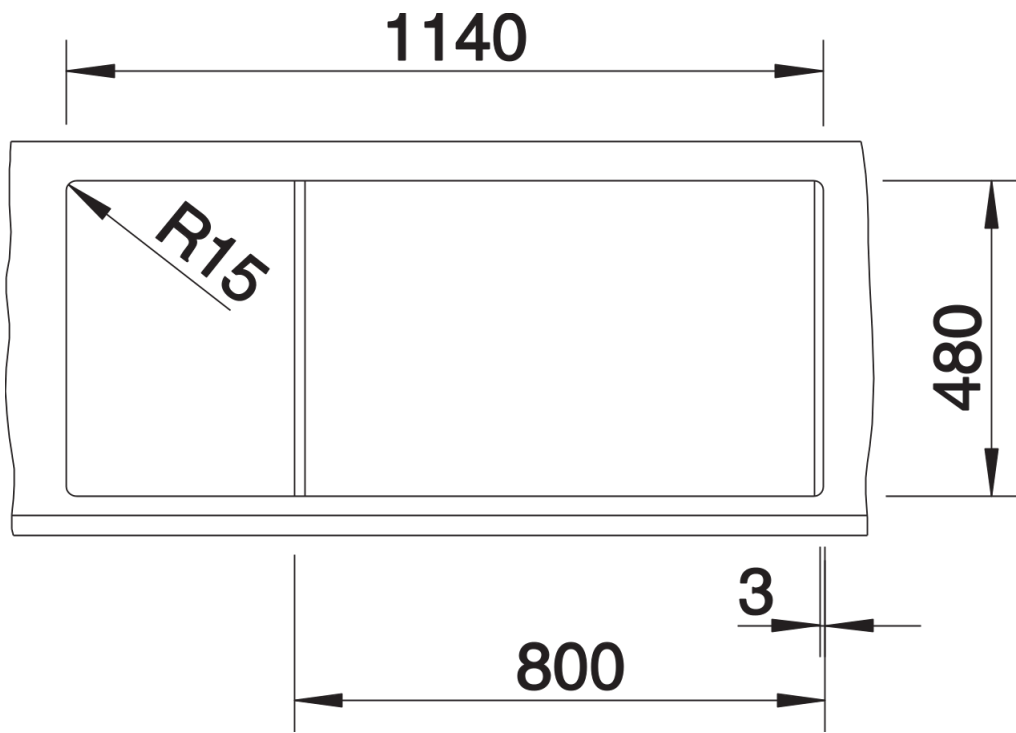

Product information sheet METRA 8 S

Item no. 517357

Benefits

- Modern, simple but striking linea design
- The large capacity of the bowls provides generous room to do the washing up
- Aesthetic low-profile rim design
- Can be installed reversibly

Colours

SILGRANIT tartufo

Available colours:

- black
- anthracite
- rock grey
- volcano grey
- white
- soft white
- tartufo
- coffee

Planning information

- Cut out size: 1140 x 480 x R15, Universal handing

Scope of supply

- Waste fitting with space-saving pipe
- 2 x 3 1/2" basket strainers

Details

Top view

Cut-out

Front view

Side view