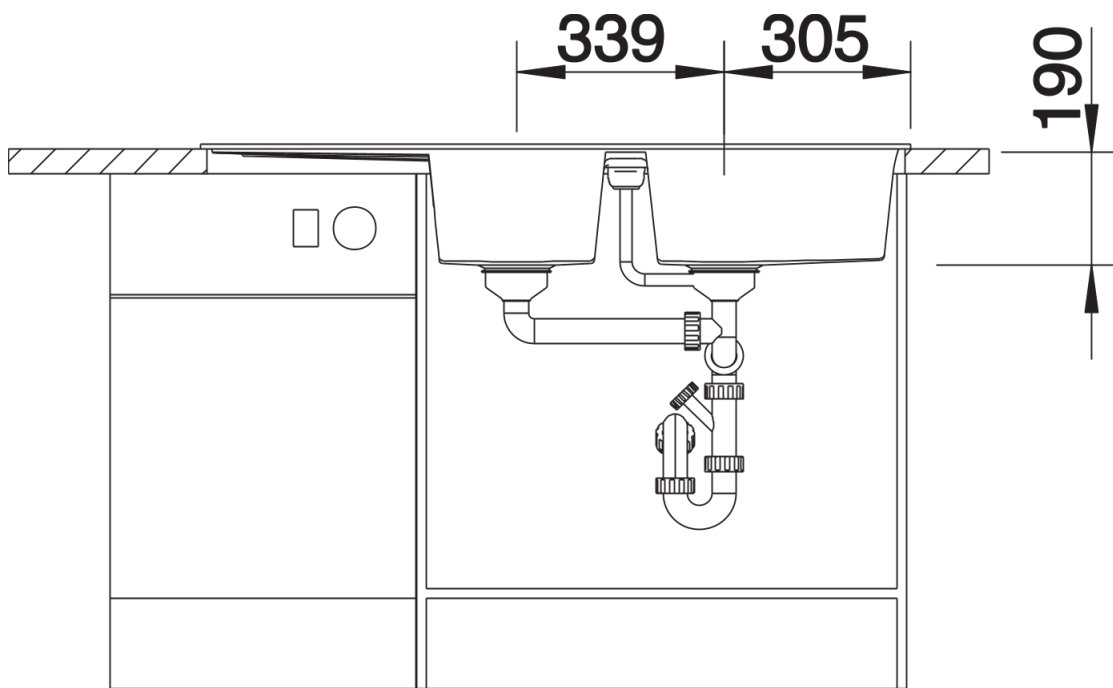

Product information sheet METRA 8 S

Item no. 517357

Benefits

- Modern, simple but striking linea design
- The large capacity of the bowls provides generous room to do the washing up
- Aesthetic low-profile rim design
- Can be installed reversibly

Colours

SILGRANIT tartufo

Available colours:

- black
- anthracite
- rock grey
- volcano grey
- white
- soft white
- tartufo
- coffee

Planning information

- Cut out size: 1140 x 480 x R15, Universal handing

Scope of supply

- Waste fitting with space-saving pipe
- 2 x 3 1/2" basket strainers

Details

Top view

Cut-out

Front view

Side view