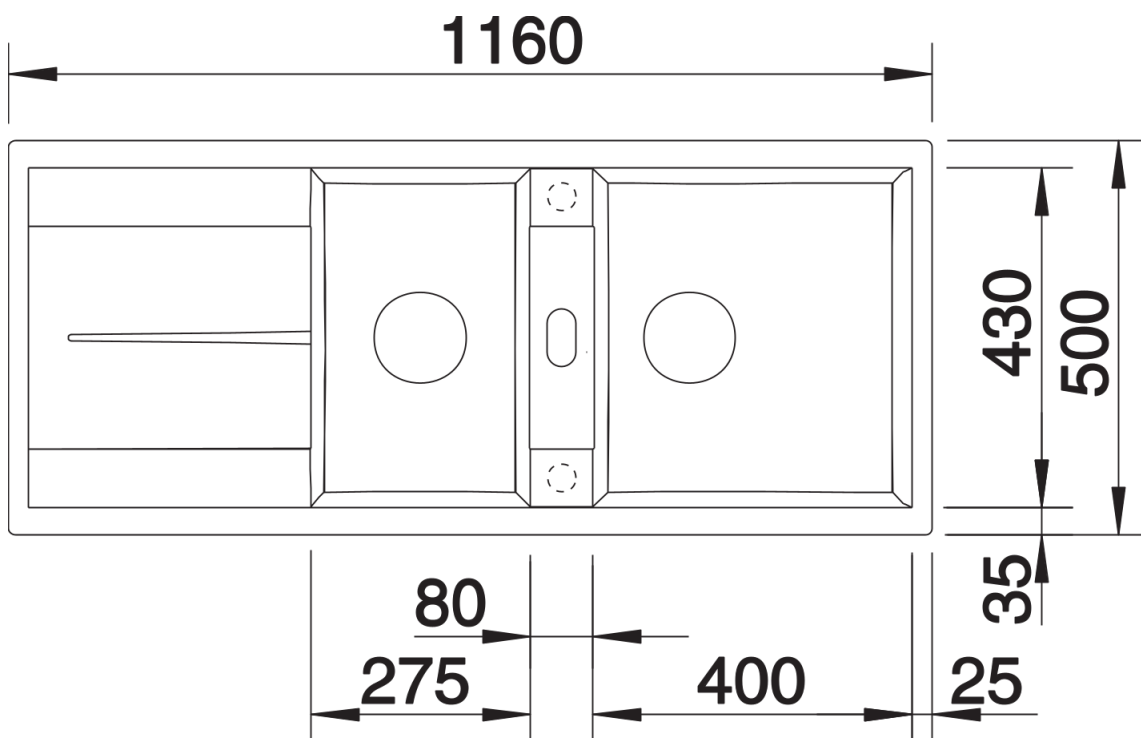

Product information sheet METRA 8 S

Item no. 517357

Benefits

- Modern, simple but striking linea design
- The large capacity of the bowls provides generous room to do the washing up
- Aesthetic low-profile rim design
- Can be installed reversibly

Colours

SILGRANIT tartufo

Available colours:

- black
- anthracite
- rock grey
- volcano grey
- white
- soft white
- tartufo
- coffee

Planning information

- Cut out size: 1140 x 480 x R15, Universal handing

Scope of supply

- Waste fitting with space-saving pipe
- 2 x 3 1/2" basket strainers

Details

Top view

Cut-out

Front view

Side view