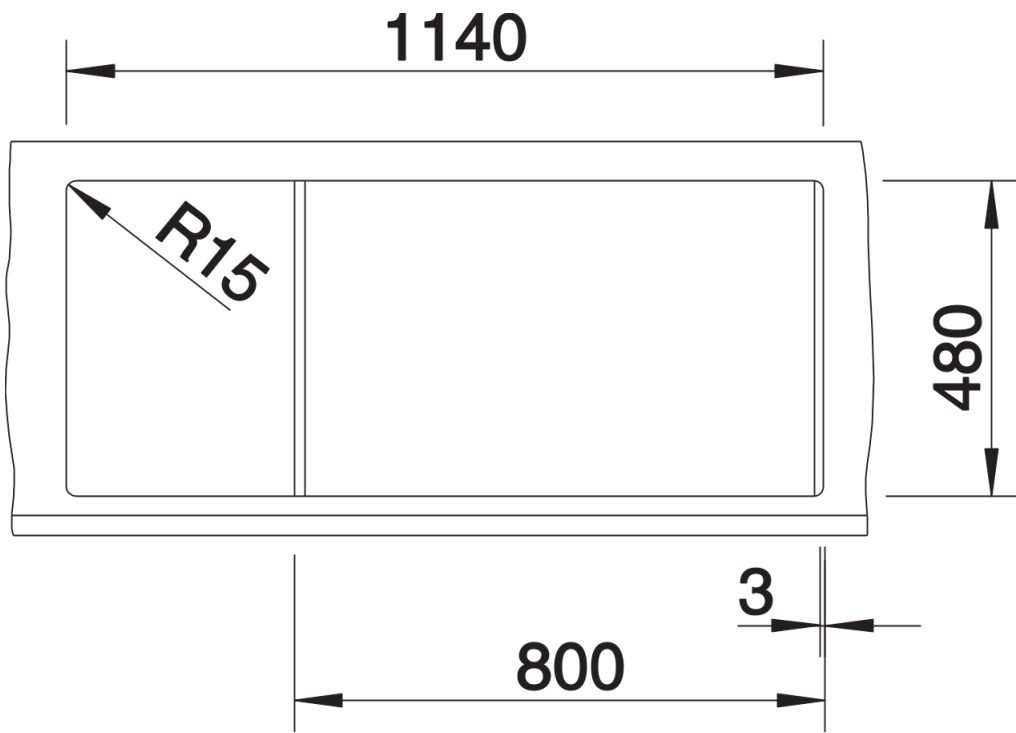

Product information sheet METRA 8 S

Item no. 525934

Benefits

- Modern, simple but striking linea design
- The large capacity of the bowls provides generous room to do the washing up
- Aesthetic low-profile rim design
- Can be installed reversibly

Colours

SILGRANIT black

Available colours:

- black
- anthracite
- rock grey
- volcano grey
- white
- soft white
- tartufo
- coffee

Planning information

- Cut out size: 1140 x 480 x R15, Universal handing

Scope of supply

- Waste fitting with space-saving pipe
- 2 x 3 1/2" basket strainers

Details

Top view

Cut-out

Front view

Side view