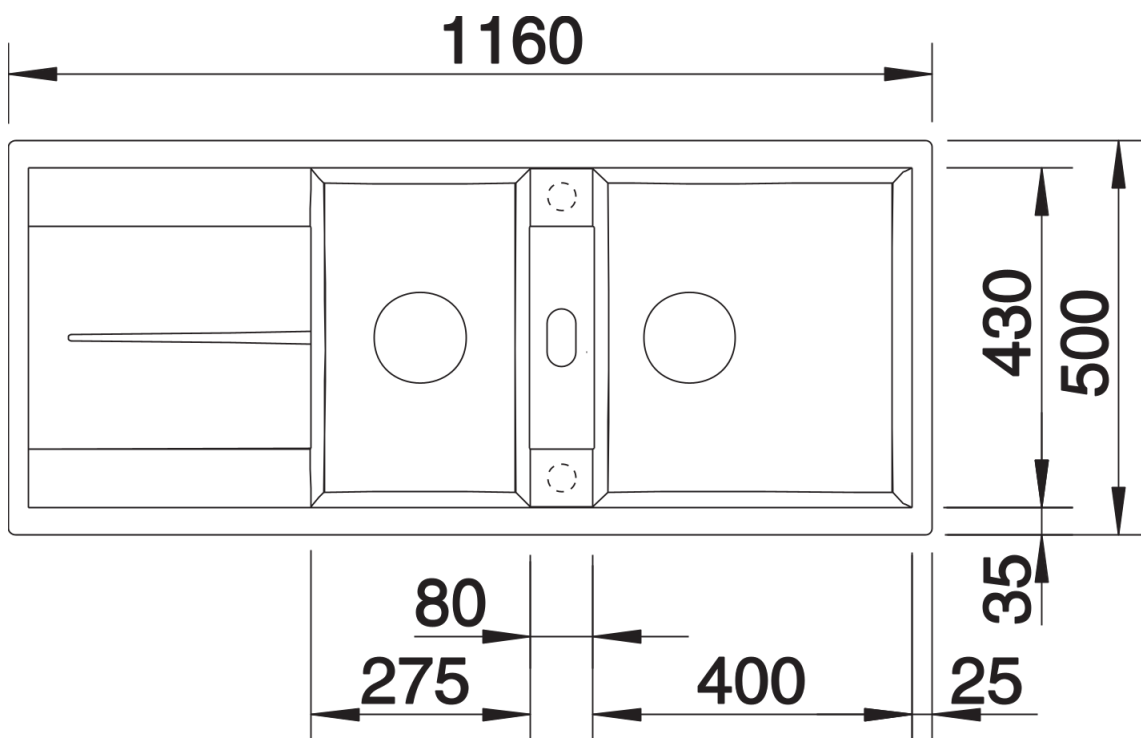

Product information sheet METRA 8 S

Item no. 525934

Benefits

- Modern, simple but striking linea design
- The large capacity of the bowls provides generous room to do the washing up
- Aesthetic low-profile rim design
- Can be installed reversibly

Colours

SILGRANIT black

Available colours:

- black
- anthracite
- rock grey
- volcano grey
- white
- soft white
- tartufo
- coffee

Planning information

- Cut out size: 1140 x 480 x R15, Universal handing

Scope of supply

- Waste fitting with space-saving pipe
- 2 x 3 1/2" basket strainers

Details

Top view

Cut-out

Front view

Side view