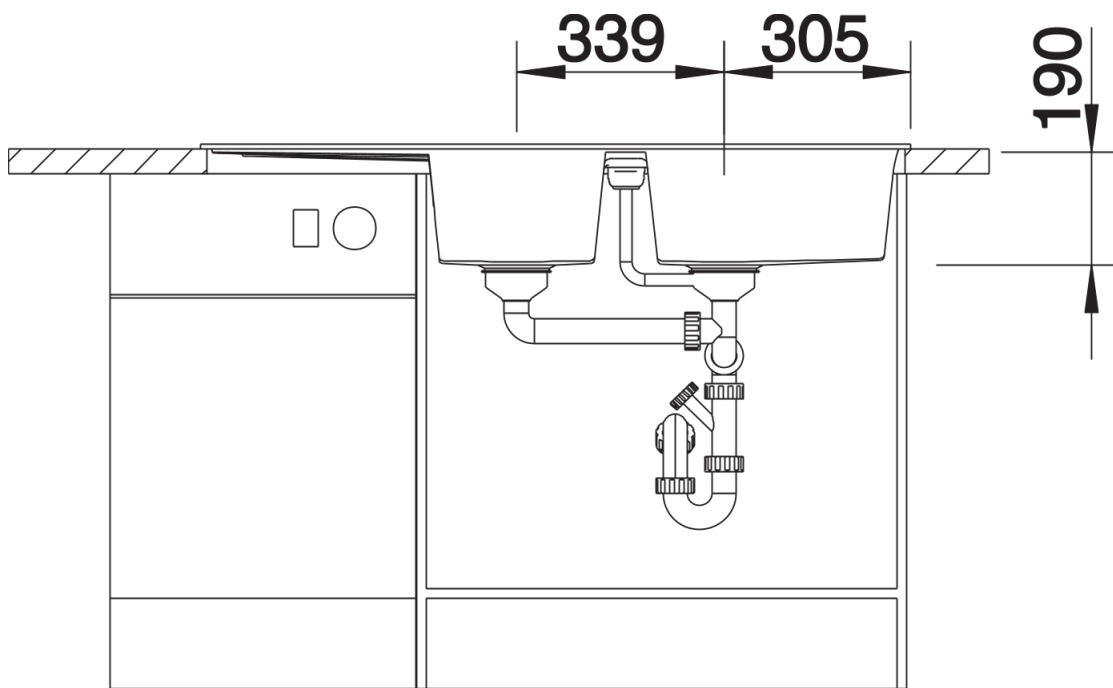

Product information sheet METRA 8 S

Item no. 525934

Benefits

- Modern, simple but striking linea design
- The large capacity of the bowls provides generous room to do the washing up
- Aesthetic low-profile rim design
- Can be installed reversibly

Colours

SILGRANIT black

Available colours:

- black
- anthracite
- rock grey
- volcano grey
- white
- soft white
- tartufo
- coffee

Planning information

- Cut out size: 1140 x 480 x R15, Universal handing

Scope of supply

- Waste fitting with space-saving pipe
- 2 x 3 1/2" basket strainers

Details

Top view

Cut-out

Front view

Side view