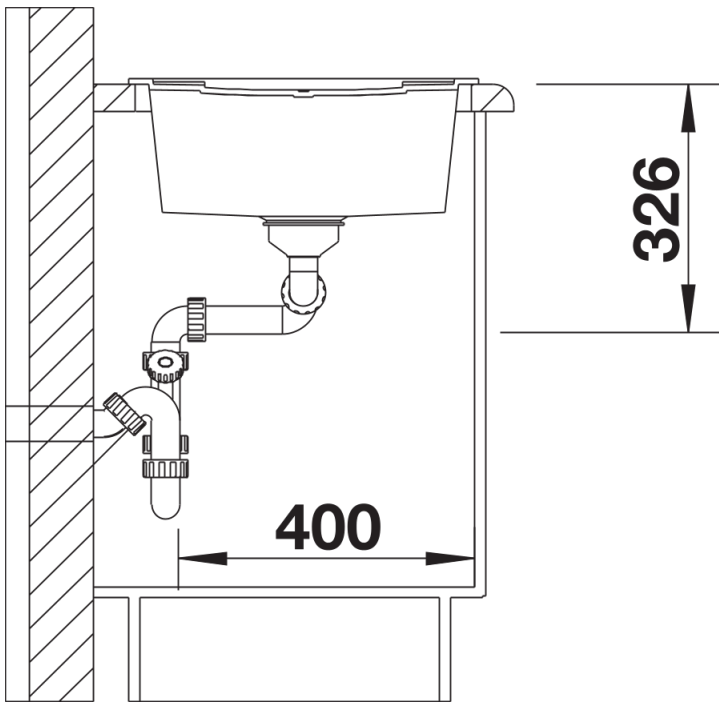

Product information sheet METRA 8 S

Item no. 525934

Benefits

- Modern, simple but striking linea design
- The large capacity of the bowls provides generous room to do the washing up
- Aesthetic low-profile rim design
- Can be installed reversibly

Colours

SILGRANIT black

Available colours:

- black
- anthracite
- rock grey
- volcano grey
- white
- soft white
- tartufo
- coffee

Planning information

- Cut out size: 1140 x 480 x R15, Universal handing

Scope of supply

- Waste fitting with space-saving pipe
- 2 x 3 1/2" basket strainers

Details

Top view

Cut-out

Front view

Side view