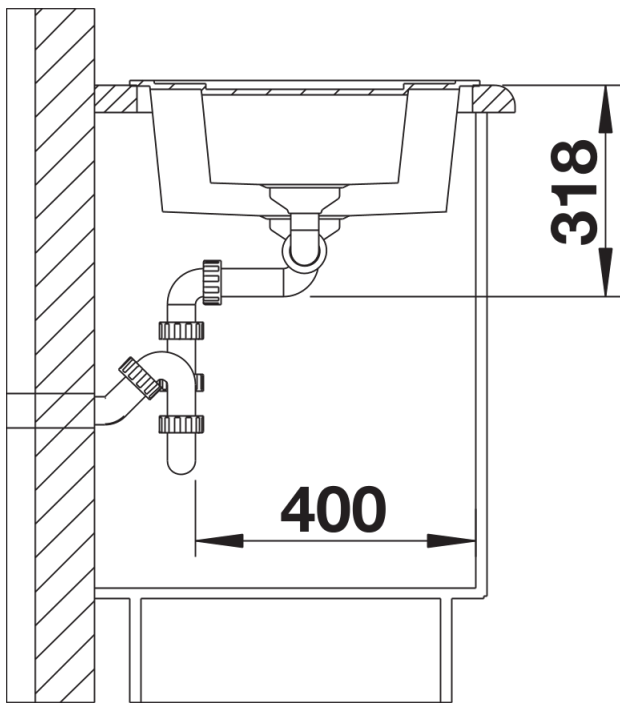

Colours

Available colours:

black
anthracite
rock grey
volcano grey
white
soft white
tartufo
coffee

SILGRANIT white

Planning information

- Cut out size: 595 x 480 x R15, German warehouse stock.please allow 10 working days

Scope of supply

- Waste fitting with space-saving pipe
- two 3 ½" basket strainers
- plus main bowl remote control

Details

Top view

Cut-out

Front view

Side view