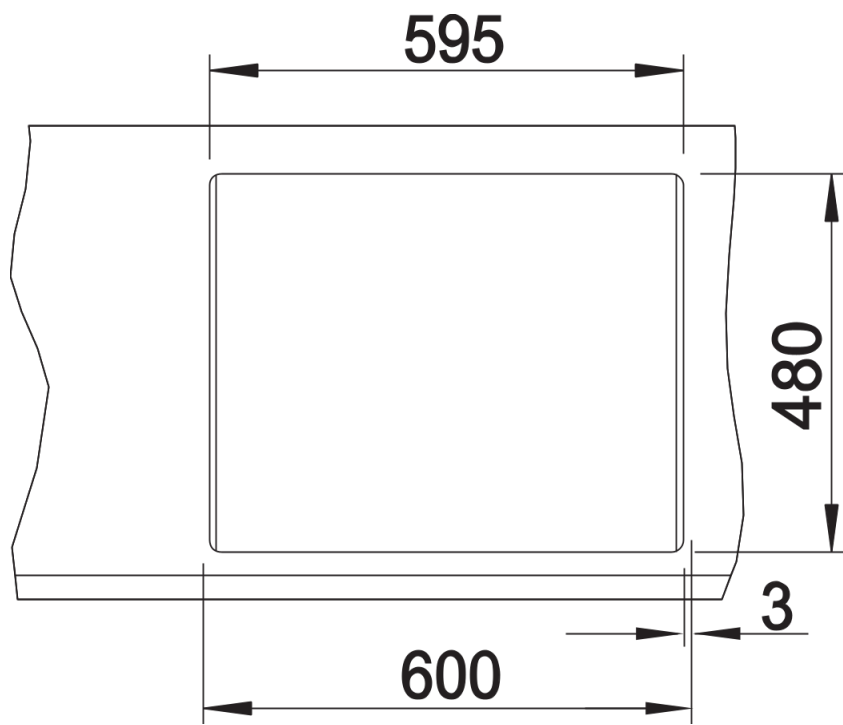

Product information sheet METRA 6

Item no. 516157

Benefits

- Modern, simple but striking linea design
- Practical solution for small kitchens
- The large capacity of the bowl provides generous room to do the washing up
- Aesthetic low-profile rim design
- Can be installed reversibly

Colours

Available colours:

black
anthracite
rock grey
volcano grey
white
soft white
tartufo
coffee

SILGRANIT white

Planning information

- Cut out size: 595 x 480 x R15, German warehouse stock.please allow 10 working days

Scope of supply

- Waste fitting with space-saving pipe
- two 3 ½" basket strainers
- plus main bowl remote control

Details

Top view

Cut-out

Front view

Side view