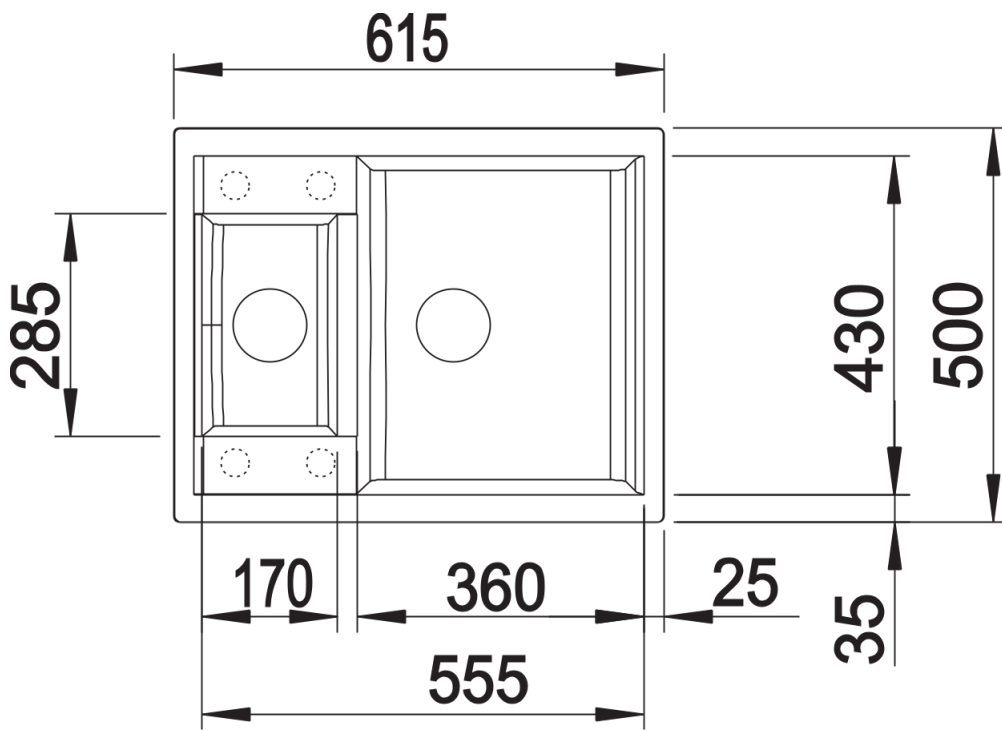

Product information sheet METRA 6

Item no. 516157

Benefits

- Modern, simple but striking linea design
- Practical solution for small kitchens
- The large capacity of the bowl provides generous room to do the washing up
- Aesthetic low-profile rim design
- Can be installed reversibly

Colours

Available colours:

black
anthracite
rock grey
volcano grey
white
soft white
tartufo
coffee

SILGRANIT white

Planning information

- Cut out size: 595 x 480 x R15, German warehouse stock.please allow 10 working days

Scope of supply

- Waste fitting with space-saving pipe
- two 3 ½" basket strainers
- plus main bowl remote control

Details

Top view

Cut-out

Front view

Side view