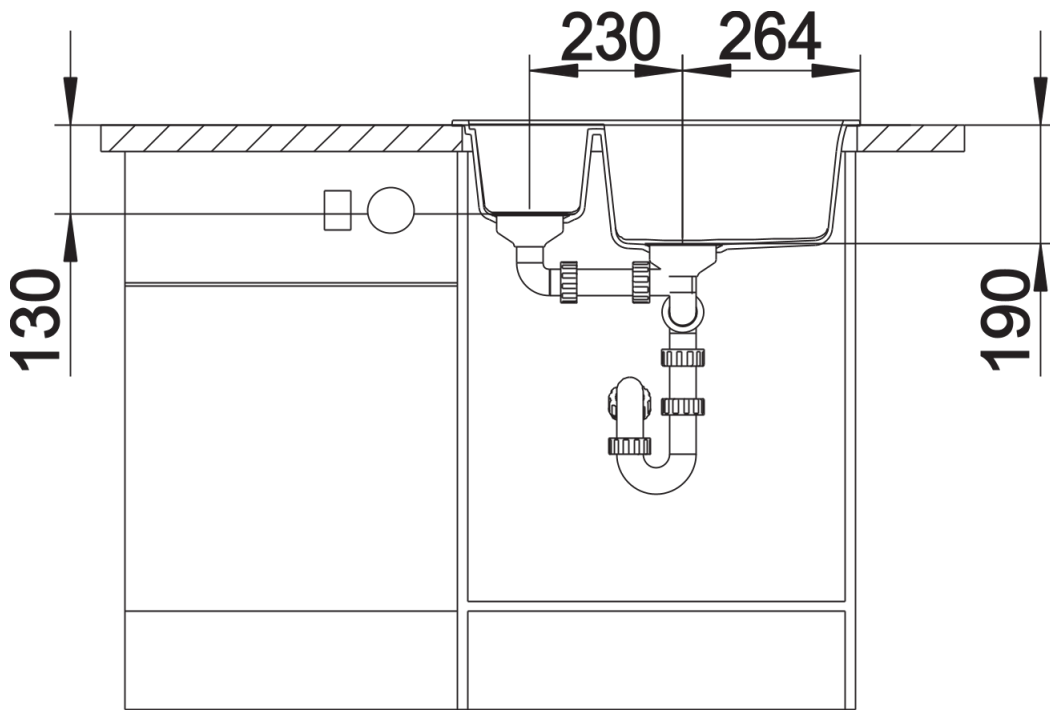

Colours

Available colours:

black
anthracite
rock grey
volcano grey
white
soft white
tartufo
coffee

SILGRANIT white

Planning information

- Cut out size: 595 x 480 x R15, German warehouse stock.please allow 10 working days

Scope of supply

- Waste fitting with space-saving pipe
- two 3 ½" basket strainers
- plus main bowl remote control

Details

Top view

Cut-out

Front view

Side view