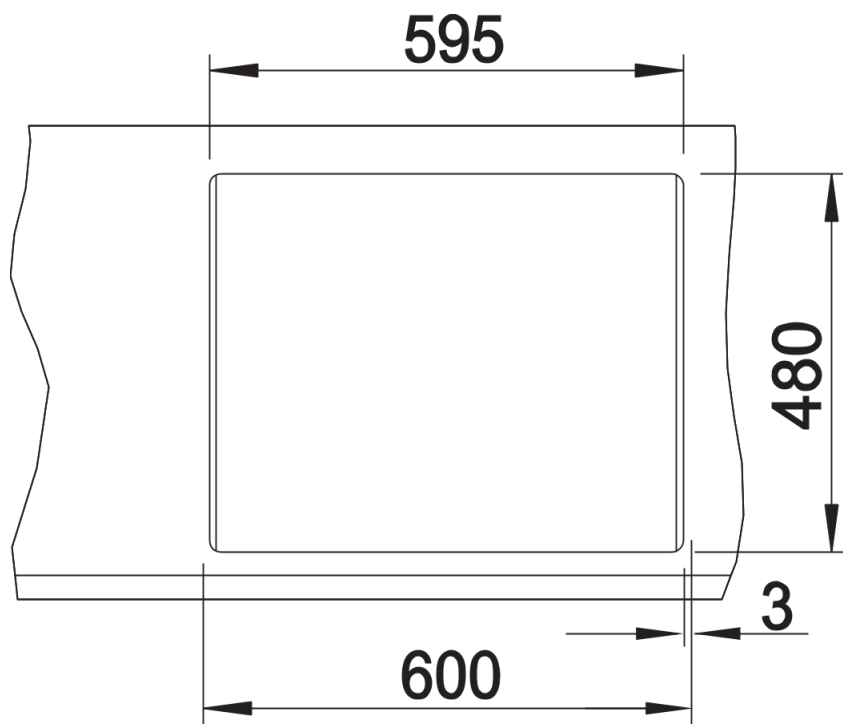

Product information sheet METRA 6

Item no. 516162

Benefits

- Modern, simple but striking linea design
- Practical solution for small kitchens
- The large capacity of the bowl provides generous room to do the washing up
- Aesthetic low-profile rim design
- Can be installed reversibly

Colours

Available colours:

- black
- anthracite
- rock grey
- volcano grey
- white
- soft white
- tartufo
- coffee

SILGRANIT coffee

Planning information

- Cut out size: 595 x 480 x R15, German warehouse stock.please allow 10 working days

Scope of supply

- Waste fitting with space-saving pipe
- two 3 ½" basket strainers
- plus main bowl remote control

Details

Top view

Cut-out

Front view

Side view