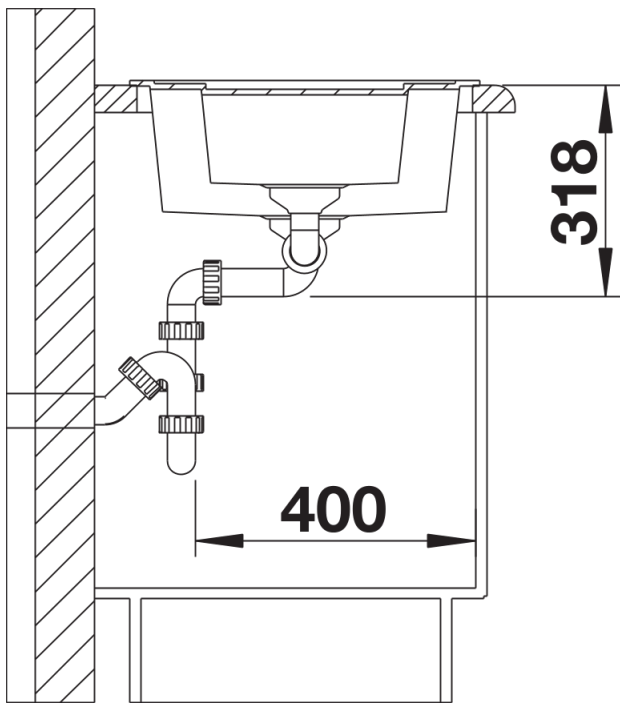

Product information sheet METRA 6

Item no. 516162

Benefits

- Modern, simple but striking linea design
- Practical solution for small kitchens
- The large capacity of the bowl provides generous room to do the washing up
- Aesthetic low-profile rim design
- Can be installed reversibly

Colours

Available colours:

- black
- anthracite
- rock grey
- volcano grey
- white
- soft white
- tartufo
- coffee

SILGRANIT coffee

Planning information

- Cut out size: 595 x 480 x R15, German warehouse stock.please allow 10 working days

Scope of supply

- Waste fitting with space-saving pipe
- two 3 ½" basket strainers
- plus main bowl remote control

Details

Top view

Cut-out

Front view

Side view