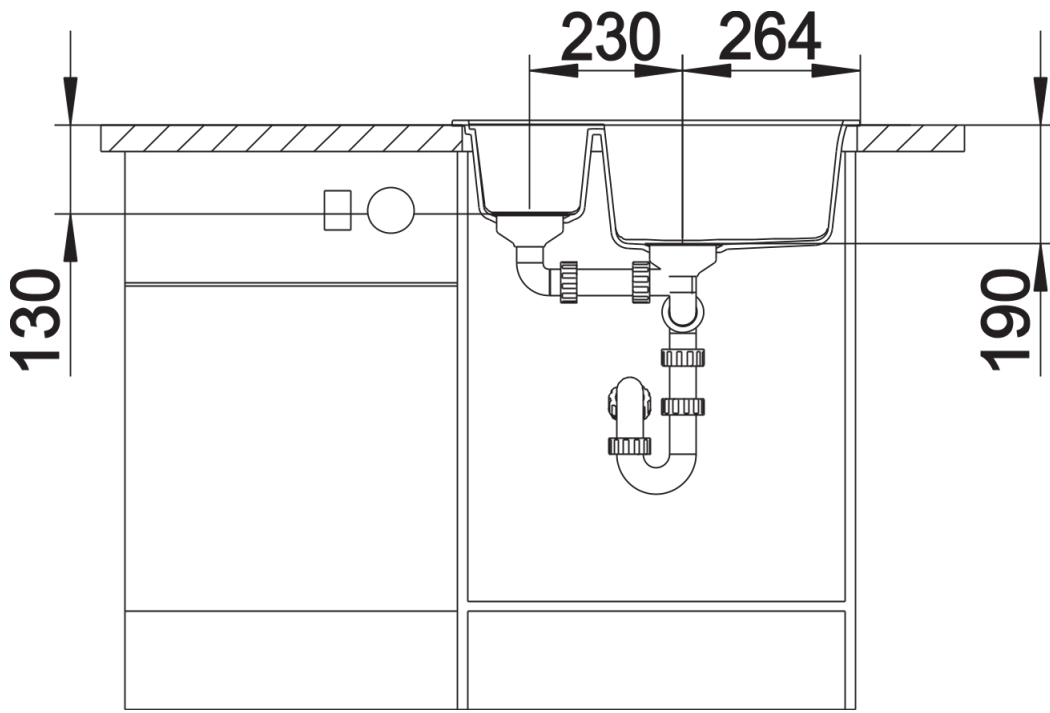

Colours

Available colours:

- black
- anthracite
- rock grey
- volcano grey
- white
- soft white
- tartufo
- coffee

SILGRANIT coffee

Planning information

- Cut out size: 595 x 480 x R15, German warehouse stock.please allow 10 working days

Scope of supply

- Waste fitting with space-saving pipe
- two 3 ½" basket strainers
- plus main bowl remote control

Details

Top view

Cut-out

Front view

Side view