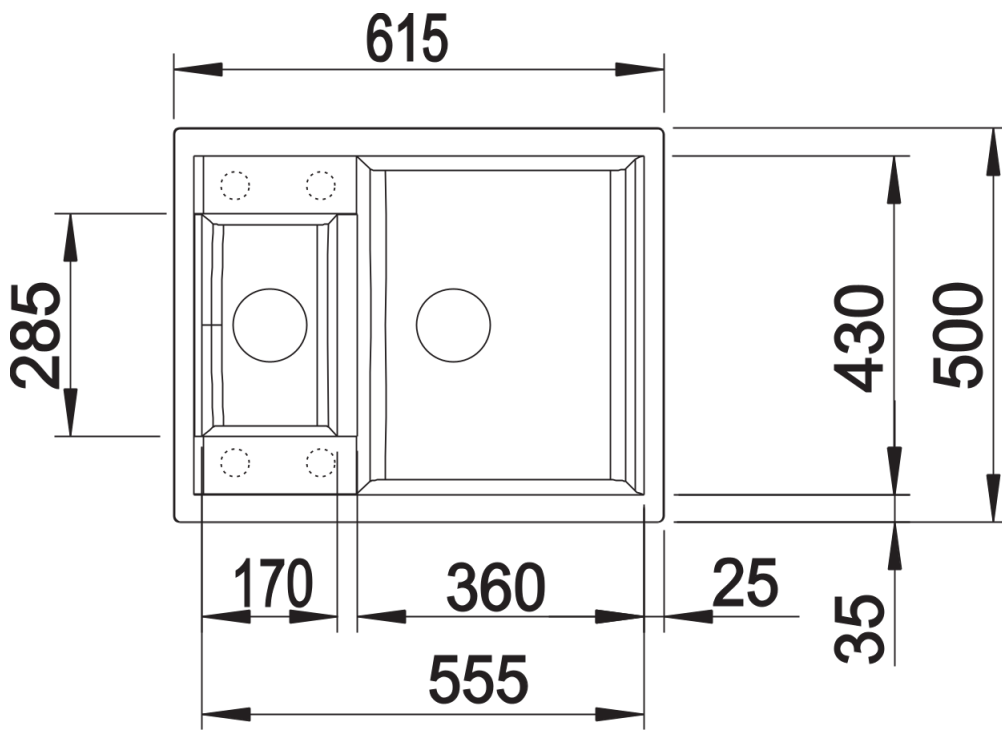

Product information sheet METRA 6

Item no. 516162

Benefits

- Modern, simple but striking linea design
- Practical solution for small kitchens
- The large capacity of the bowl provides generous room to do the washing up
- Aesthetic low-profile rim design
- Can be installed reversibly

Colours

Available colours:

- black
- anthracite
- rock grey
- volcano grey
- white
- soft white
- tartufo
- coffee

SILGRANIT coffee

Planning information

- Cut out size: 595 x 480 x R15, German warehouse stock.please allow 10 working days

Scope of supply

- Waste fitting with space-saving pipe
- two 3 ½" basket strainers
- plus main bowl remote control

Details

Top view

Cut-out

Front view

Side view