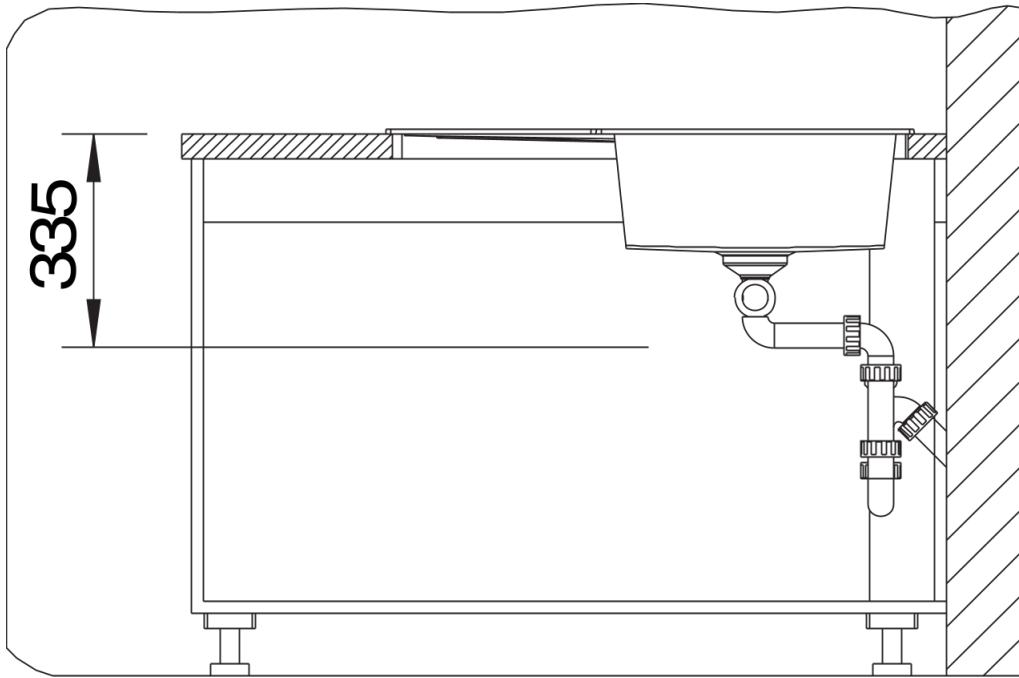

Product information sheet METRA 9 E

Item no. 515568

Benefits

- Modern, simple but striking linea design for corner units
- Designed especially for the corner placement with comfortable large main bowl and spacious additional bowl
- Spacious draining area provides a high degree of comfort
- Aesthetic low-profile rim design

Colours

Available colours:

- black
- anthracite
- rock grey
- volcano grey
- white
- soft white
- tartufo
- coffee

SILGRANIT white

Planning information

- Right hand bowl only, Cut out size: Template provided

Scope of supply

- Waste fitting with space-saving pipe
- two 3 ½" basket strainers, German warehouse stock
- please allow 10 working days

Details

Top view

Cut-out

Front view

Side view