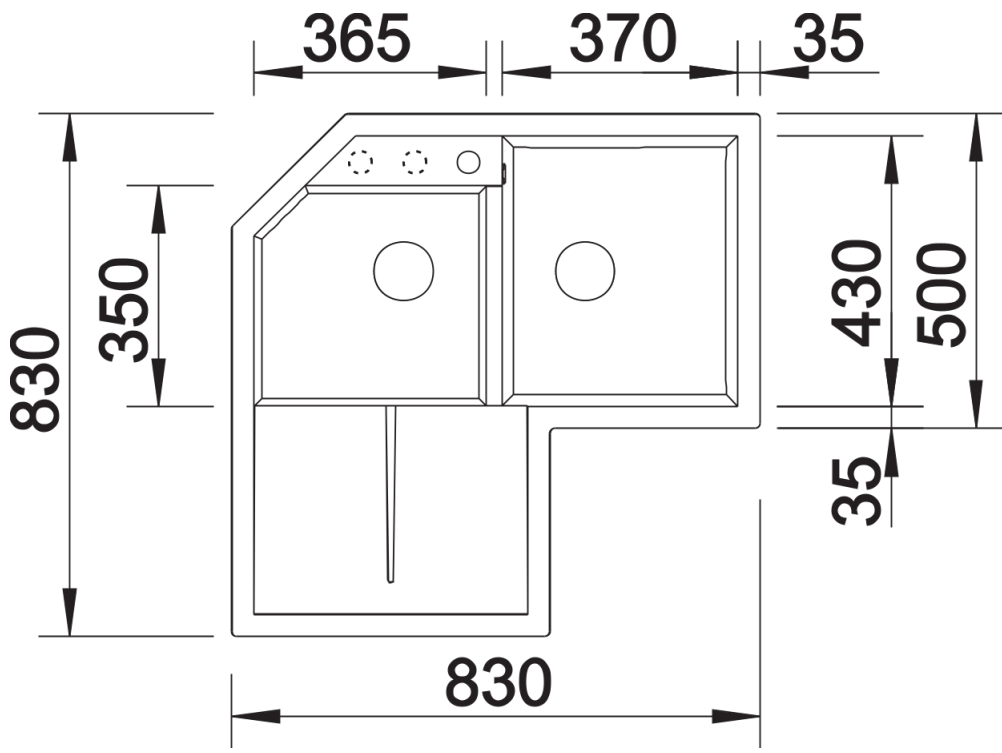

Product information sheet METRA 9 E

Item no. 515568

Benefits

- Modern, simple but striking linea design for corner units
- Designed especially for the corner placement with comfortable large main bowl and spacious additional bowl
- Spacious draining area provides a high degree of comfort
- Aesthetic low-profile rim design

Colours

Available colours:

- black
- anthracite
- rock grey
- volcano grey
- white
- soft white
- tartufo
- coffee

SILGRANIT white

Planning information

- Right hand bowl only, Cut out size: Template provided

Scope of supply

- Waste fitting with space-saving pipe
- two 3 ½" basket strainers, German warehouse stock
- please allow 10 working days

Details

Top view

Cut-out

Front view

Side view