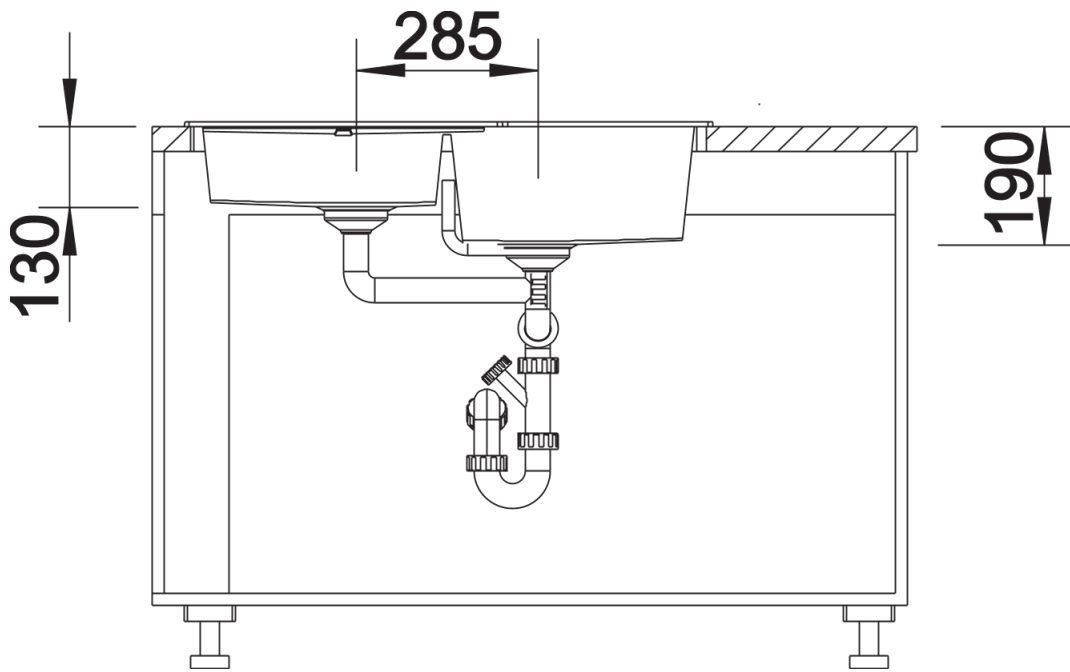

Product information sheet METRA 9 E

Item no. 515568

Benefits

- Modern, simple but striking linea design for corner units
- Designed especially for the corner placement with comfortable large main bowl and spacious additional bowl
- Spacious draining area provides a high degree of comfort
- Aesthetic low-profile rim design

Colours

Available colours:

- black
- anthracite
- rock grey
- volcano grey
- white
- soft white
- tartufo
- coffee

SILGRANIT white

Planning information

- Right hand bowl only, Cut out size: Template provided

Scope of supply

- Waste fitting with space-saving pipe
- two 3 ½" basket strainers, German warehouse stock
- please allow 10 working days

Details

Top view

Cut-out

Front view

Side view