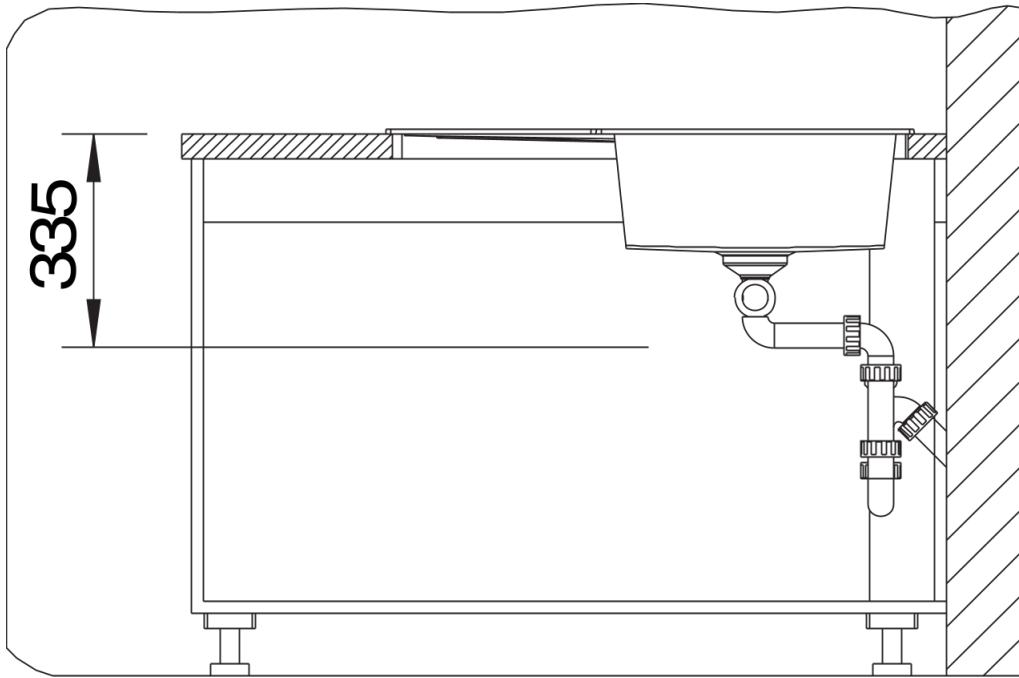

## Planning information

---

- Right hand bowl only, Cut out size: Template provided

## Scope of supply

---

- Waste fitting with space-saving pipe
- two 3 ½" basket strainers, German warehouse stock
- please allow 10 working days

## Details

---

Top view

Cut-out

Front view

Side view