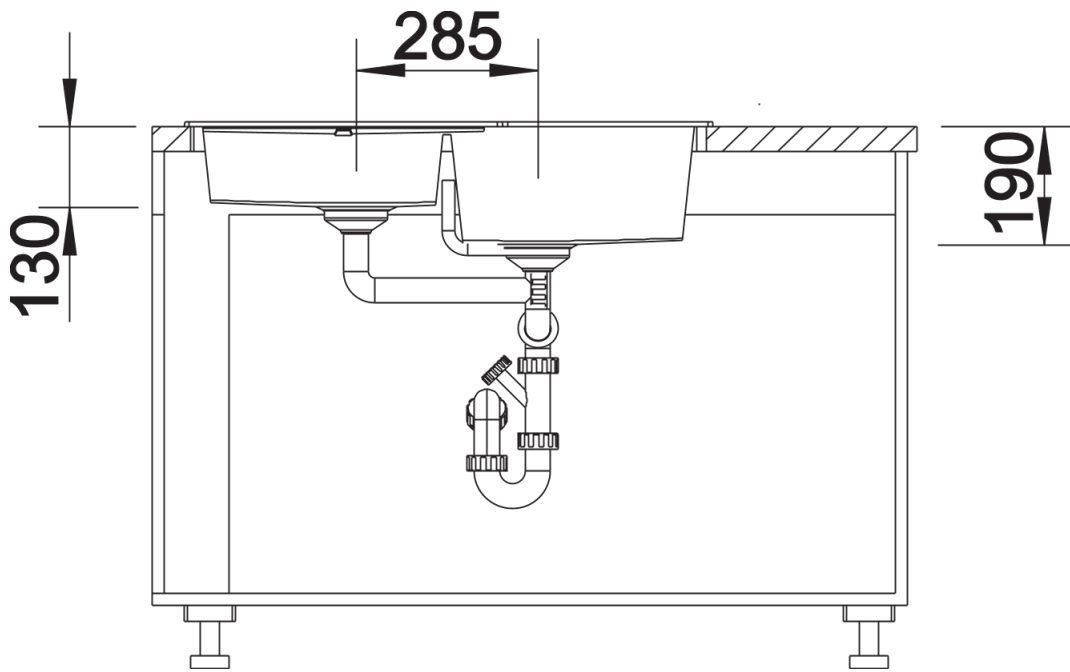

## Planning information

---

- Right hand bowl only, Cut out size: Template provided

## Scope of supply

---

- Waste fitting with space-saving pipe
- two 3 ½" basket strainers, German warehouse stock
- please allow 10 working days

## Details

---

Top view

Cut-out

Front view

Side view