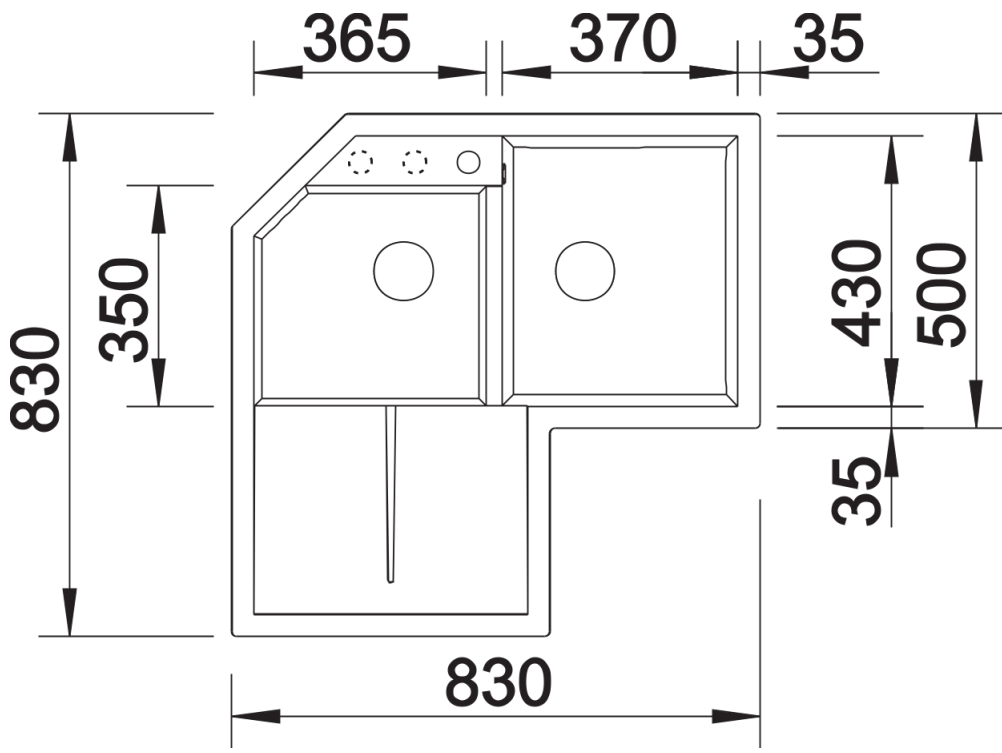

## Planning information

---

- Right hand bowl only, Cut out size: Template provided

## Scope of supply

---

- Waste fitting with space-saving pipe
- two 3 ½" basket strainers, German warehouse stock
- please allow 10 working days

## Details

---

Top view

Cut-out

Front view

Side view