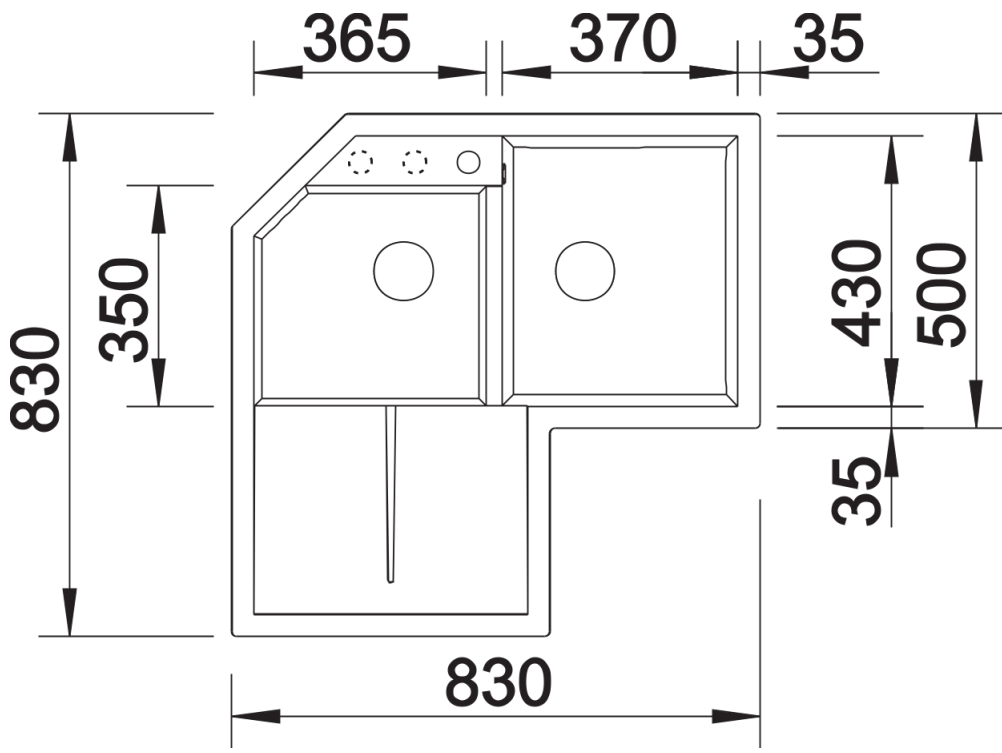

Product information sheet METRA 9 E

Item no. 518888

Benefits

- Modern, simple but striking linea design for corner units
- Designed especially for the corner placement with comfortable large main bowl and spacious additional bowl
- Spacious draining area provides a high degree of comfort
- Aesthetic low-profile rim design

Colours

Available colours:

- black
- anthracite
- rock grey
- volcano grey
- white
- soft white
- tartufo
- coffee

SILGRANIT rock grey

Planning information

- Right hand bowl only, Cut out size: Template provided

Scope of supply

- Waste fitting with space-saving pipe
- two 3 ½" basket strainers, German warehouse stock
- please allow 10 working days

Details

Top view

Cut-out

Front view

Side view