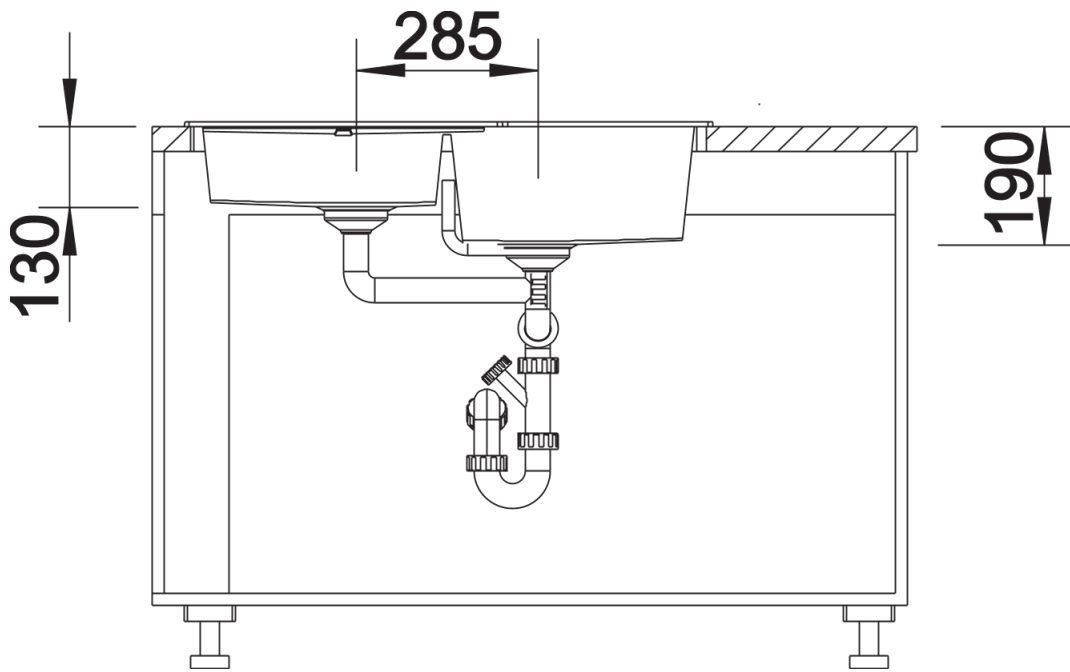

Product information sheet METRA 9 E

Item no. 518888

Benefits

- Modern, simple but striking linea design for corner units
- Designed especially for the corner placement with comfortable large main bowl and spacious additional bowl
- Spacious draining area provides a high degree of comfort
- Aesthetic low-profile rim design

Colours

Available colours:

- black
- anthracite
- rock grey
- volcano grey
- white
- soft white
- tartufo
- coffee

SILGRANIT rock grey

Planning information

- Right hand bowl only, Cut out size: Template provided

Scope of supply

- Waste fitting with space-saving pipe
- two 3 ½" basket strainers, German warehouse stock
- please allow 10 working days

Details

Top view

Cut-out

Front view

Side view