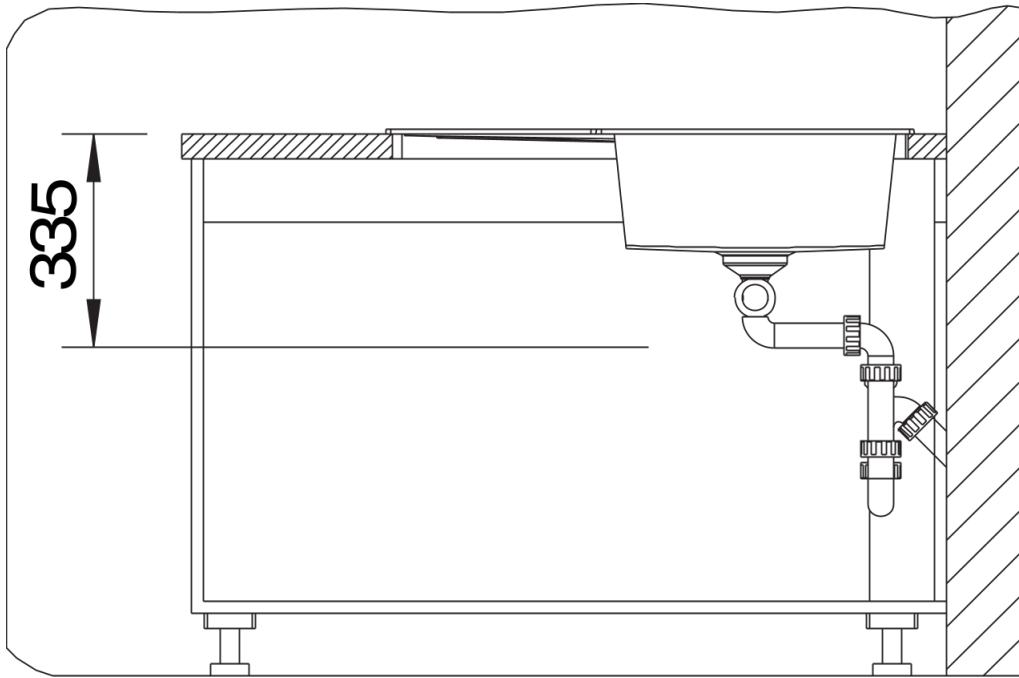

Product information sheet METRA 9 E

Item no. 518888

Benefits

- Modern, simple but striking linea design for corner units
- Designed especially for the corner placement with comfortable large main bowl and spacious additional bowl
- Spacious draining area provides a high degree of comfort
- Aesthetic low-profile rim design

Colours

Available colours:

- black
- anthracite
- rock grey
- volcano grey
- white
- soft white
- tartufo
- coffee

SILGRANIT rock grey

Planning information

- Right hand bowl only, Cut out size: Template provided

Scope of supply

- Waste fitting with space-saving pipe
- two 3 ½" basket strainers, German warehouse stock
- please allow 10 working days

Details

Top view

Cut-out

Front view

Side view