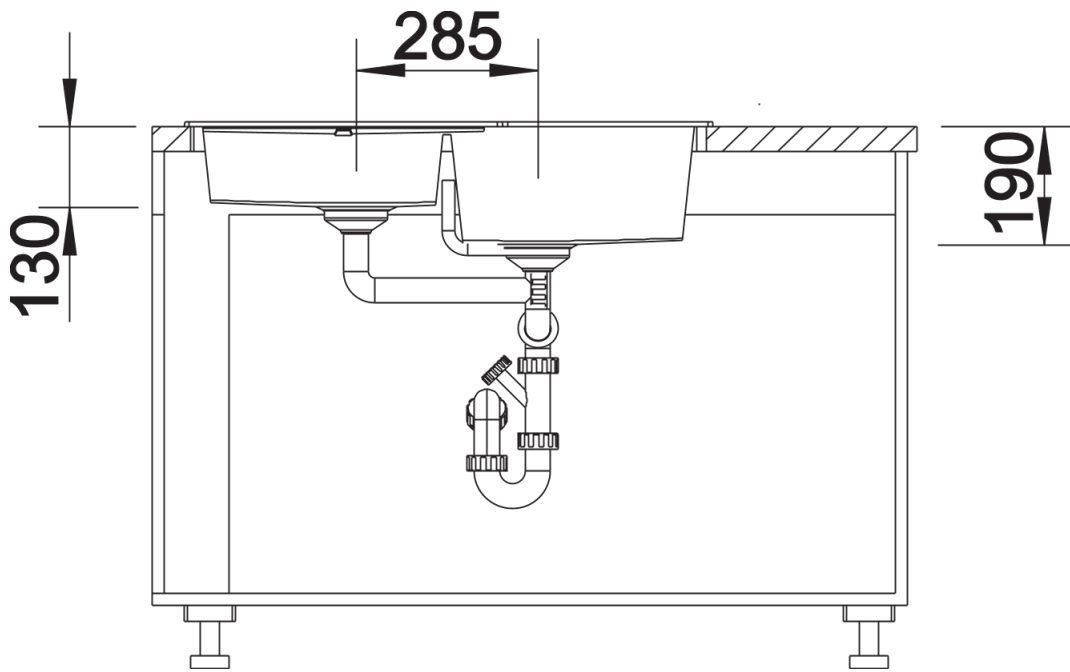

Product information sheet METRA 9 E

Item no. 525938

Benefits

- Modern, simple but striking linea design for corner units
- Designed especially for the corner placement with comfortable large main bowl and spacious additional bowl
- Spacious draining area provides a high degree of comfort
- Aesthetic low-profile rim design

Colours

Available colours:

- black
- anthracite
- rock grey
- volcano grey
- white
- soft white
- tartufo
- coffee

SILGRANIT black

Planning information

- Right hand bowl only, Cut out size: Template provided

Scope of supply

- Waste fitting with space-saving pipe
- two 3 ½" basket strainers, German warehouse stock
- please allow 10 working days

Details

Top view

Cut-out

Front view

Side view