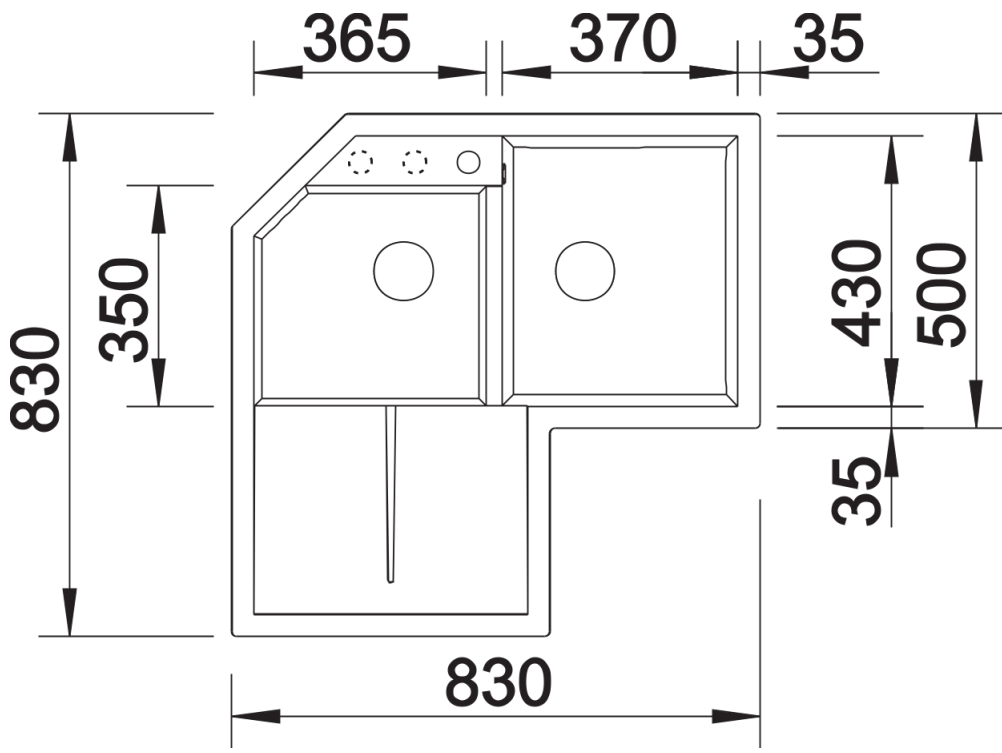

Product information sheet METRA 9 E

Item no. 525938

Benefits

- Modern, simple but striking linea design for corner units
- Designed especially for the corner placement with comfortable large main bowl and spacious additional bowl
- Spacious draining area provides a high degree of comfort
- Aesthetic low-profile rim design

Colours

Available colours:

- black
- anthracite
- rock grey
- volcano grey
- white
- soft white
- tartufo
- coffee

SILGRANIT black

Planning information

- Right hand bowl only, Cut out size: Template provided

Scope of supply

- Waste fitting with space-saving pipe
- two 3 ½" basket strainers, German warehouse stock
- please allow 10 working days

Details

Top view

Cut-out

Front view

Side view