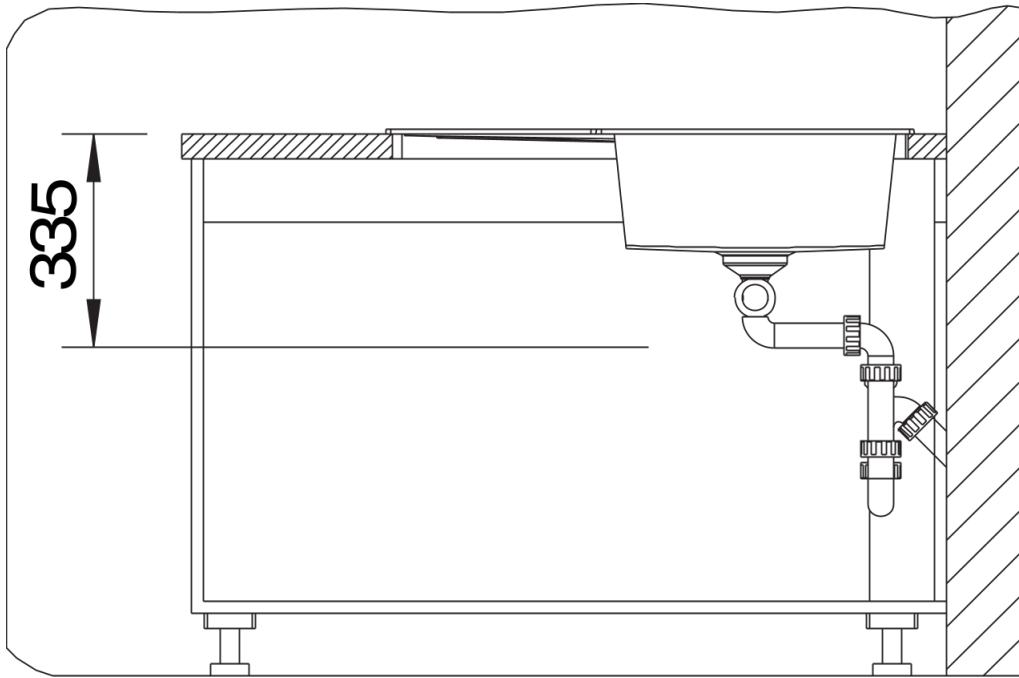

Product information sheet METRA 9 E

Item no. 525938

Benefits

- Modern, simple but striking linea design for corner units
- Designed especially for the corner placement with comfortable large main bowl and spacious additional bowl
- Spacious draining area provides a high degree of comfort
- Aesthetic low-profile rim design

Colours

Available colours:

- black
- anthracite
- rock grey
- volcano grey
- white
- soft white
- tartufo
- coffee

SILGRANIT black

Planning information

- Right hand bowl only, Cut out size: Template provided

Scope of supply

- Waste fitting with space-saving pipe
- two 3 ½" basket strainers, German warehouse stock
- please allow 10 working days

Details

Top view

Cut-out

Front view

Side view