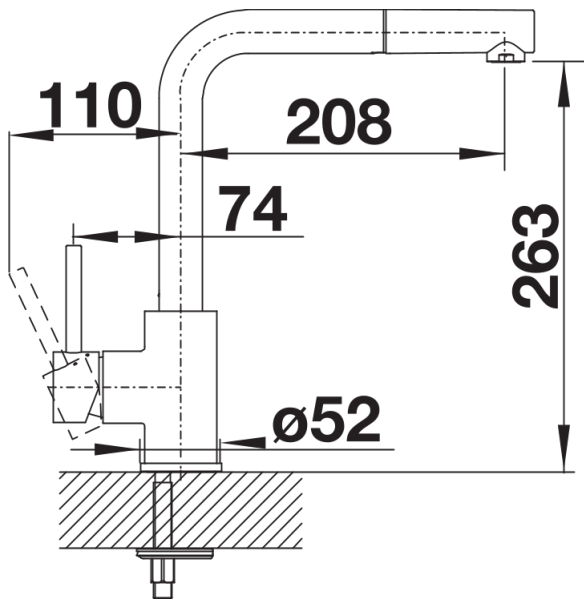

## Planning information

---

- Single lever monobloc mixer tap with pull out spray hose
- Ø35mm tap hole required
- With ceramic disc cartridge
- 3/8" flexible connector pipes, 350mm long
- Requires balanced high pressure supply only, min 1.0 bar
- Fit metal stabilising bracket if required, item No. 513383

## Scope of supply

---

- Single lever monobloc mixer tap with pull out spray hose
- Ø35mm tap hole required
- With ceramic disc cartridge
- 3/8" flexible connector pipes, 350mm long
- Requires balanced high pressure supply only, minimum 1.0 bar
- Fit metal stabilising bracket if required, item No. 513383

## Details

---

Swivel range

Side view