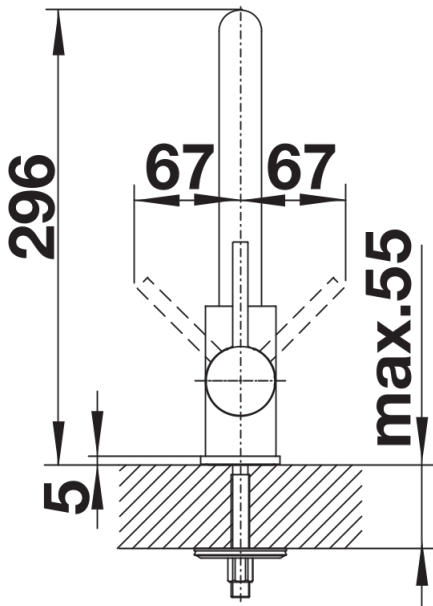

## Planning information

---

- Single lever monobloc mixer tap with pull out spray hose
- Ø35mm tap hole required
- With ceramic disc cartridge
- 3/8" flexible connector pipes, 350mm long
- Requires balanced high pressure supply only, min 1.0 bar
- Fit metal stabilising bracket if required, item No. 513383

## Scope of supply

---

- Single lever monobloc mixer tap with pull out spray hose
- Ø35mm tap hole required
- With ceramic disc cartridge
- 3/8" flexible connector pipes, 350mm long
- Requires balanced high pressure supply only, minimum 1.0 bar
- Fit metal stabilising bracket if required, item No. 513383

## Details

---

Swivel range

Side view