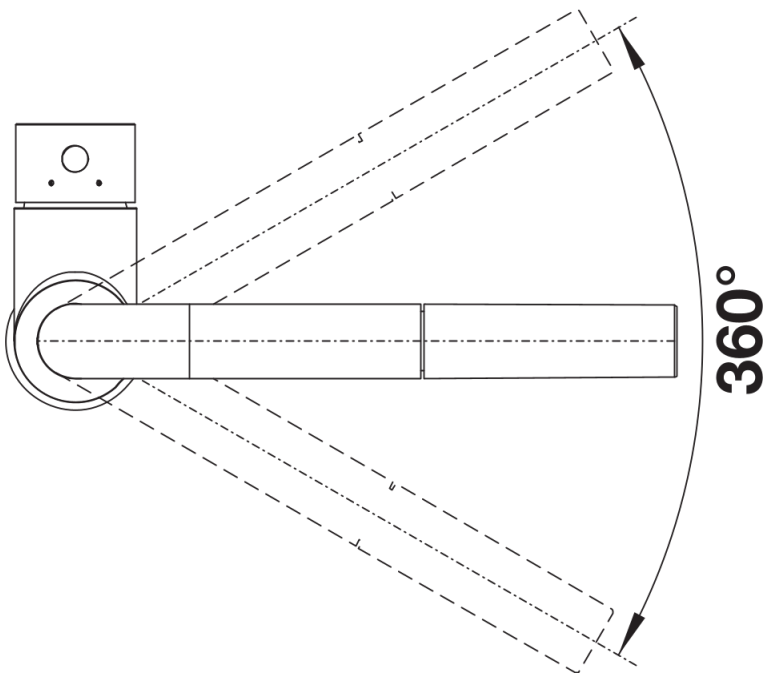

## Planning information

---

- Single lever monobloc mixer tap with pull out spray hose
- Ø35mm tap hole required
- With ceramic disc cartridge
- 3/8" flexible connector pipes, 350mm long
- Requires balanced high pressure supply only, min 1.0 bar
- Fit metal stabilising bracket if required, item No. 513383

## Scope of supply

---

- Single lever monobloc mixer tap with pull out spray hose
- Ø35mm tap hole required
- With ceramic disc cartridge
- 3/8" flexible connector pipes, 350mm long
- Requires balanced high pressure supply only, minimum 1.0 bar
- Fit metal stabilising bracket if required, item No. 513383

## Details

---

Swivel range

Side view