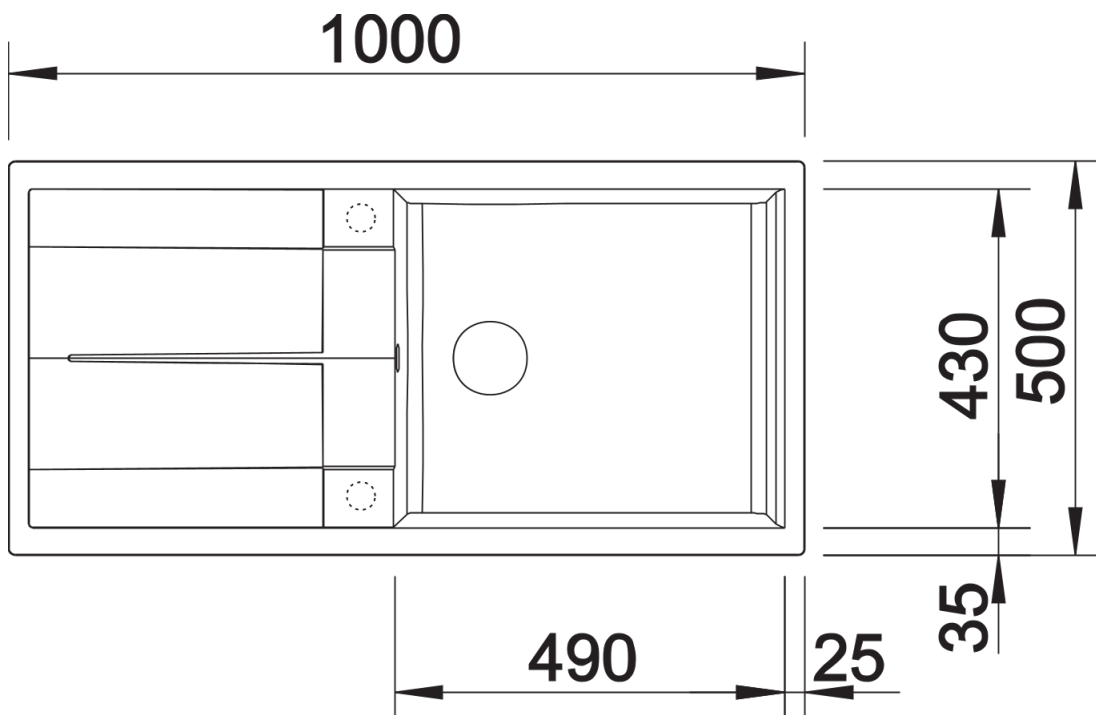

Product information sheet METRA XL 6 S

Item no. 515280

Benefits

- Modern, simple but striking linear design
- The large capacity of the bowl provides generous room to do the washing up
- Separate drainer provides a high degree of convenience
- Minimal detailing on drainer design beautifully presents the super-tactile Silgranit and your chosen colour on large flat area
- Ergonomic low-profile rim design
- Can be installed reversibly

Colours

SILGRANIT white

Available colours:

- black
- anthracite
- rock grey
- volcano grey
- white
- soft white
- tartufo
- coffee

Planning information

- Cut out: 980 x 480 x R15
- Universal handing

Scope of supply

- Waste fitting with space-saving pipe
- 3 ½" basket strainer plus remote control pop-up waste

Details

Top view

Cut-out

Front view

Side view