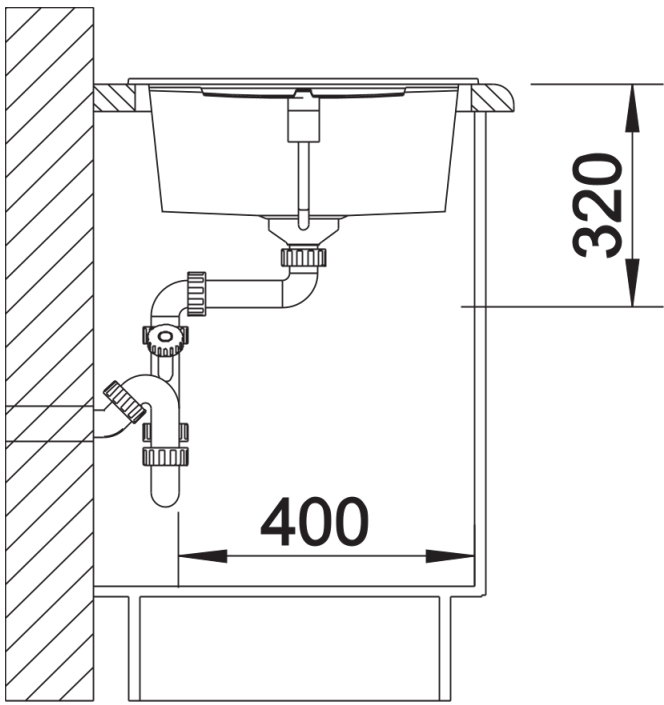

Colours

SILGRANIT white

Available colours:

- black
- anthracite
- rock grey
- volcano grey
- white
- soft white
- tartufo
- coffee

Planning information

- Cut out: 980 x 480 x R15
- Universal handing

Scope of supply

- Waste fitting with space-saving pipe
- 3 ½" basket strainer plus remote control pop-up waste

Details

Top view

Cut-out

Front view

Side view