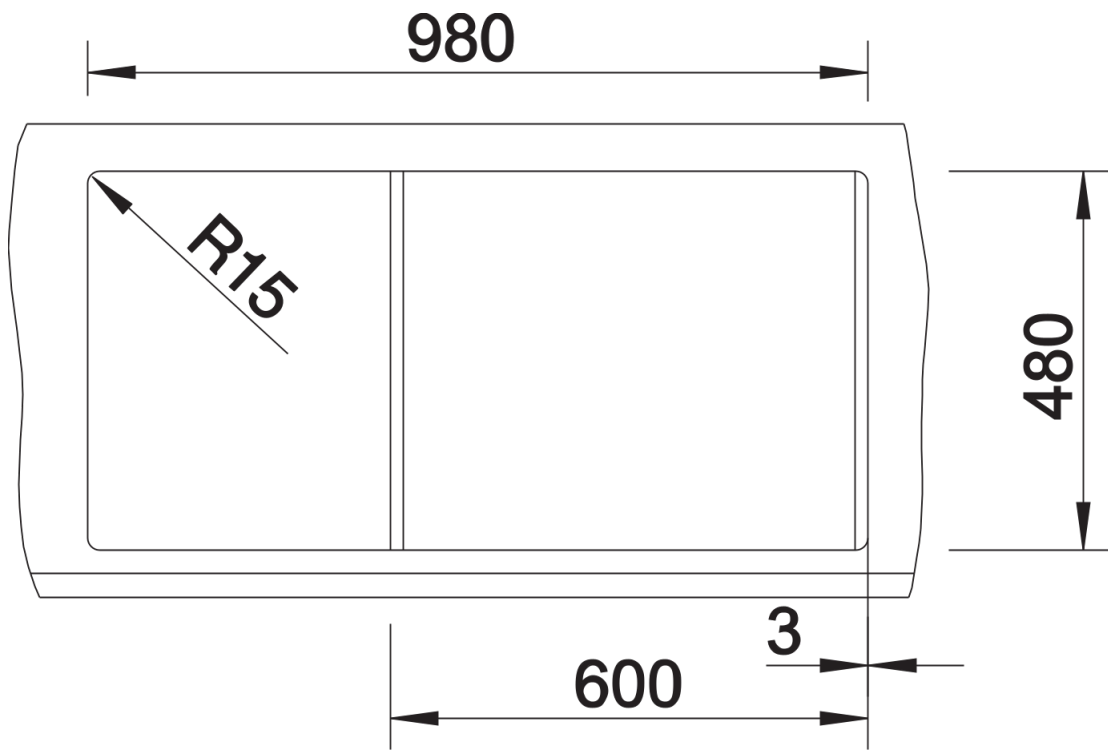

Product information sheet METRA XL 6 S

Item no. 515280

Benefits

- Modern, simple but striking linear design
- The large capacity of the bowl provides generous room to do the washing up
- Separate drainer provides a high degree of convenience
- Minimal detailing on drainer design beautifully presents the super-tactile Silgranit and your chosen colour on large flat area
- Ergonomic low-profile rim design
- Can be installed reversibly

Colours

SILGRANIT white

Available colours:

- black
- anthracite
- rock grey
- volcano grey
- white
- soft white
- tartufo
- coffee

Planning information

- Cut out: 980 x 480 x R15
- Universal handing

Scope of supply

- Waste fitting with space-saving pipe
- 3 ½" basket strainer plus remote control pop-up waste

Details

Top view

Cut-out

Front view

Side view