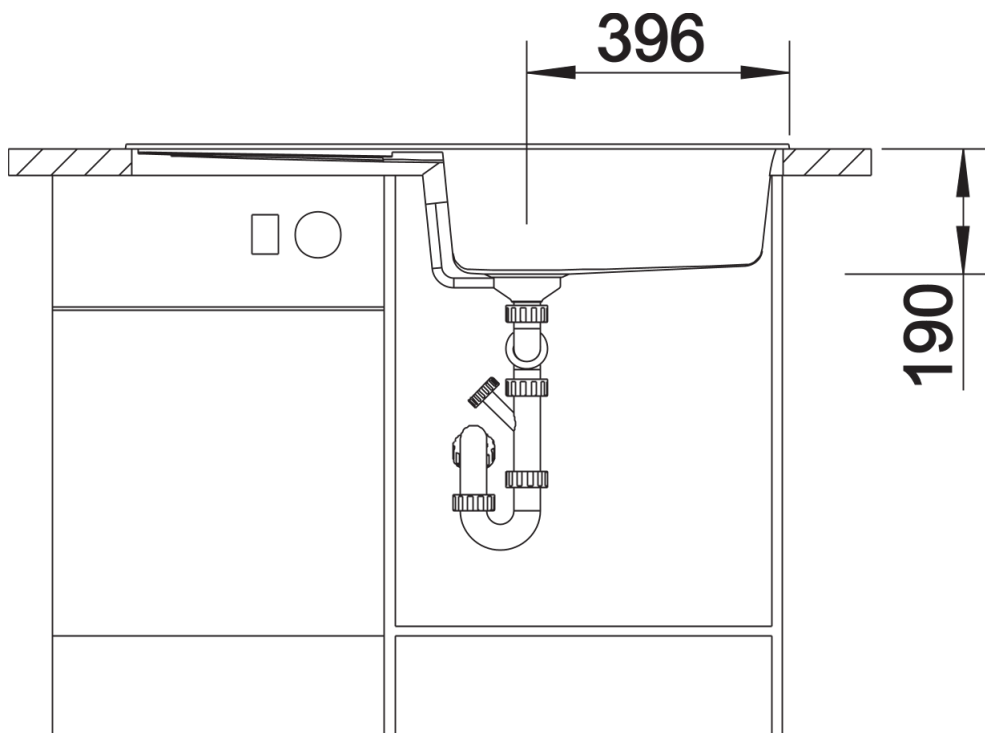

Product information sheet METRA XL 6 S

Item no. 515280

Benefits

- Modern, simple but striking linear design
- The large capacity of the bowl provides generous room to do the washing up
- Separate drainer provides a high degree of convenience
- Minimal detailing on drainer design beautifully presents the super-tactile Silgranit and your chosen colour on large flat area
- Ergonomic low-profile rim design
- Can be installed reversibly

Colours

SILGRANIT white

Available colours:

- black
- anthracite
- rock grey
- volcano grey
- white
- soft white
- tartufo
- coffee

Planning information

- Cut out: 980 x 480 x R15
- Universal handing

Scope of supply

- Waste fitting with space-saving pipe
- 3 ½" basket strainer plus remote control pop-up waste

Details

Top view

Cut-out

Front view

Side view