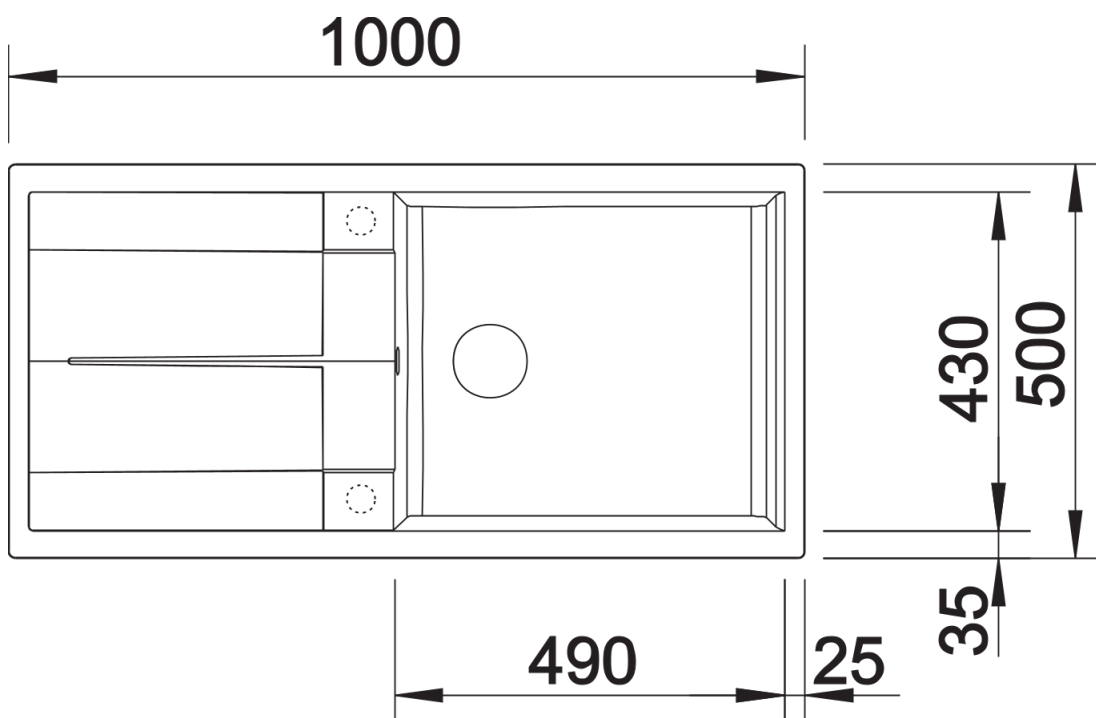

Product information sheet METRA XL 6 S

Item no. 515280

Benefits

- Modern, simple but striking linear design
- The large capacity of the bowl provides generous room to do the washing up
- Separate drainer provides a high degree of convenience
- Minimal detailing on drainer design beautifully presents the super-tactile Silgranit and your chosen colour on large flat area
- Ergonomic low-profile rim design
- Can be installed reversibly

Colours

SILGRANIT white

Available colours:

- black
- anthracite
- rock grey
- volcano grey
- white
- soft white
- tartufo
- coffee

Planning information

- Cut out: 980 x 480 x R15
- Bowl depth 190mm, Universal handing, German warehouse stock, please allow 10 working days

Scope of supply

- Waste fitting with space-saving pipe
- 3 1/2" basket strainer plus remote control pop-up waste

Details

Top view

Cut-out

Front view

Side view