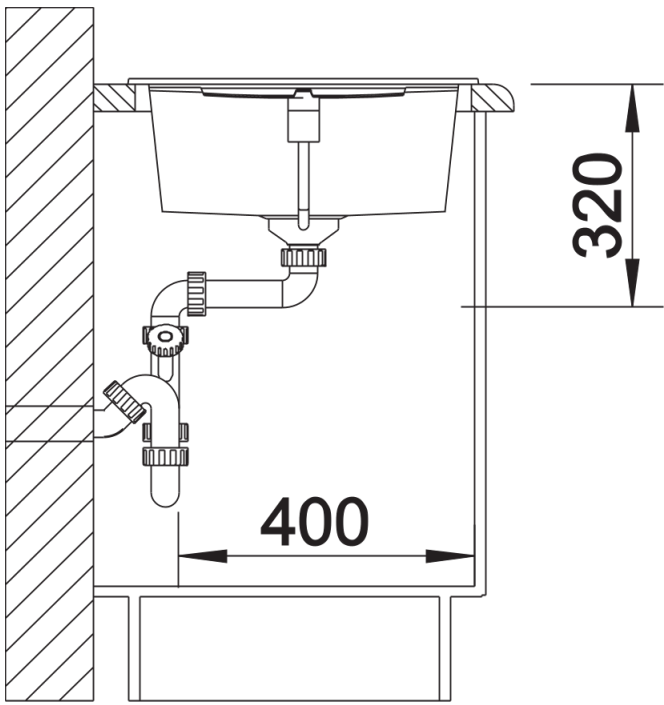

Colours

SILGRANIT white

Available colours:

- black
- anthracite
- rock grey
- volcano grey
- white
- soft white
- tartufo
- coffee

Planning information

- Cut out: 980 x 480 x R15
- Bowl depth 190mm, Universal handing, German warehouse stock, please allow 10 working days

Scope of supply

- Waste fitting with space-saving pipe
- 3 1/2" basket strainer plus remote control pop-up waste

Details

Top view

Cut-out

Front view

Side view