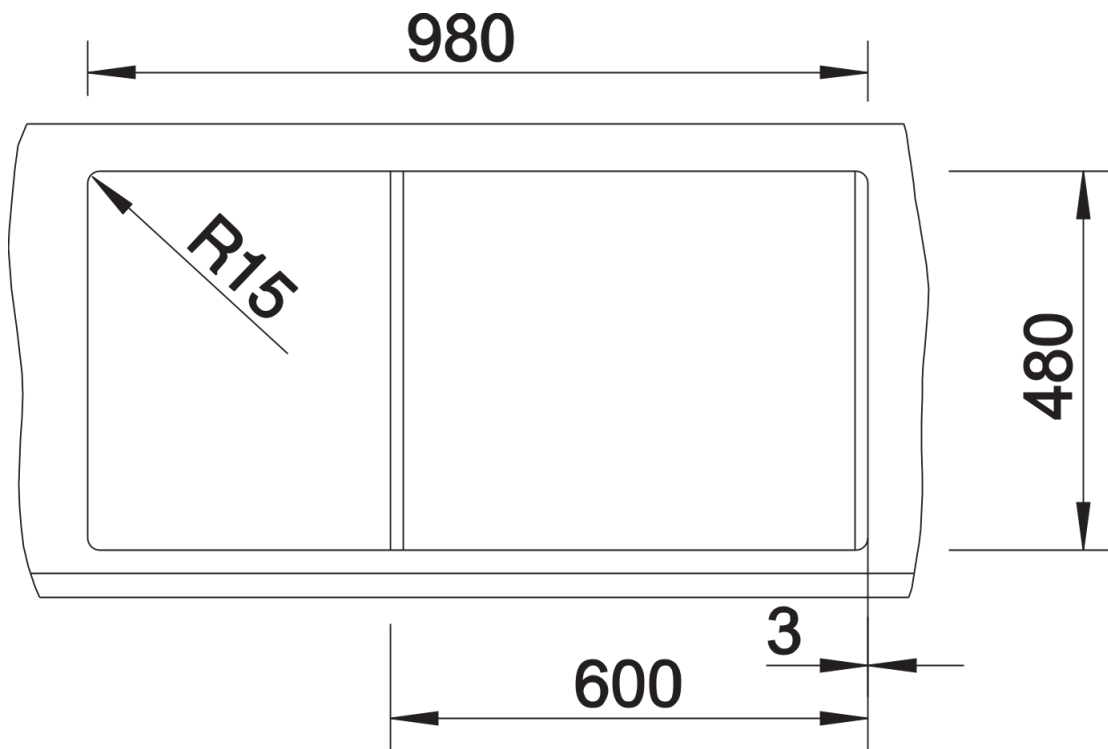

Product information sheet METRA XL 6 S

Item no. 515280

Benefits

- Modern, simple but striking linear design
- The large capacity of the bowl provides generous room to do the washing up
- Separate drainer provides a high degree of convenience
- Minimal detailing on drainer design beautifully presents the super-tactile Silgranit and your chosen colour on large flat area
- Ergonomic low-profile rim design
- Can be installed reversibly

Colours

SILGRANIT white

Available colours:

- black
- anthracite
- rock grey
- volcano grey
- white
- soft white
- tartufo
- coffee

Planning information

- Cut out: 980 x 480 x R15
- Universal handing

Scope of supply

- Waste fitting with space-saving pipe
- 3 ½" basket strainer plus remote control pop-up waste

Details

Top view

Cut-out

Front view

Side view