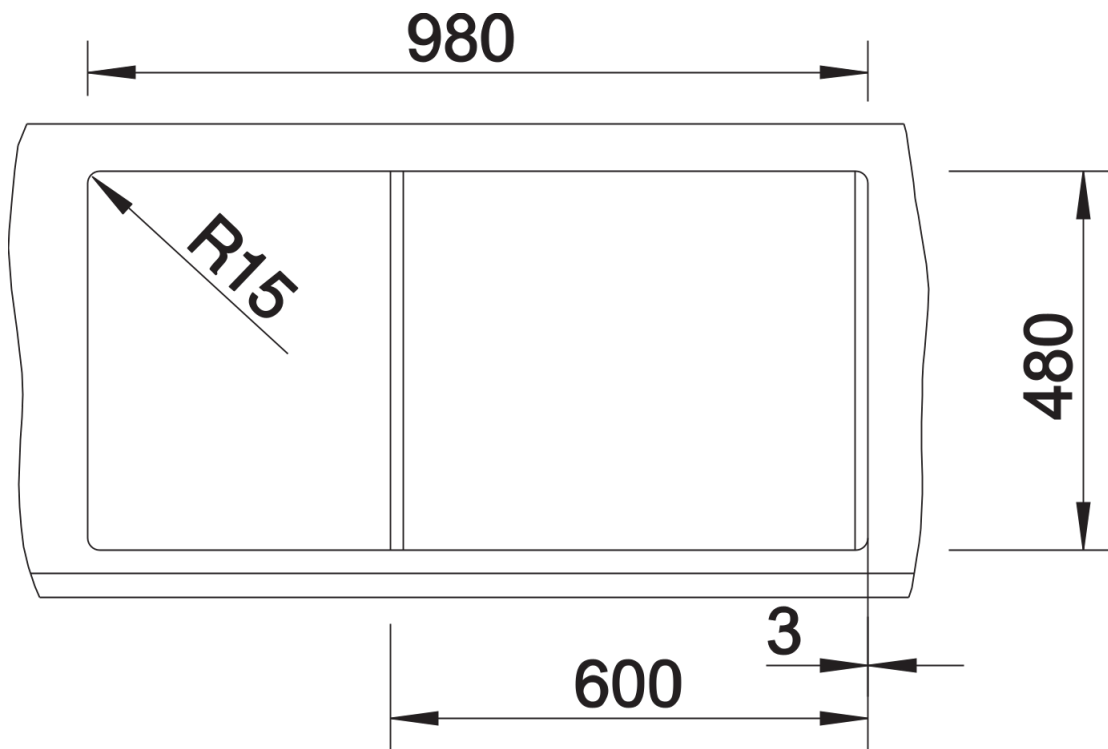

Product information sheet METRA XL 6 S

Item no. 515280

Benefits

- Modern, simple but striking linear design
- The large capacity of the bowl provides generous room to do the washing up
- Separate drainer provides a high degree of convenience
- Minimal detailing on drainer design beautifully presents the super-tactile Silgranit and your chosen colour on large flat area
- Ergonomic low-profile rim design
- Can be installed reversibly

Colours

SILGRANIT white

Available colours:

- black
- anthracite
- rock grey
- volcano grey
- white
- soft white
- tartufo
- coffee

Planning information

- Cut out: 980 x 480 x R15
- Bowl depth 190mm, Universal handing, German warehouse stock, please allow 10 working days

Scope of supply

- Waste fitting with space-saving pipe
- 3 1/2" basket strainer plus remote control pop-up waste

Details

Top view

Cut-out

Front view

Side view