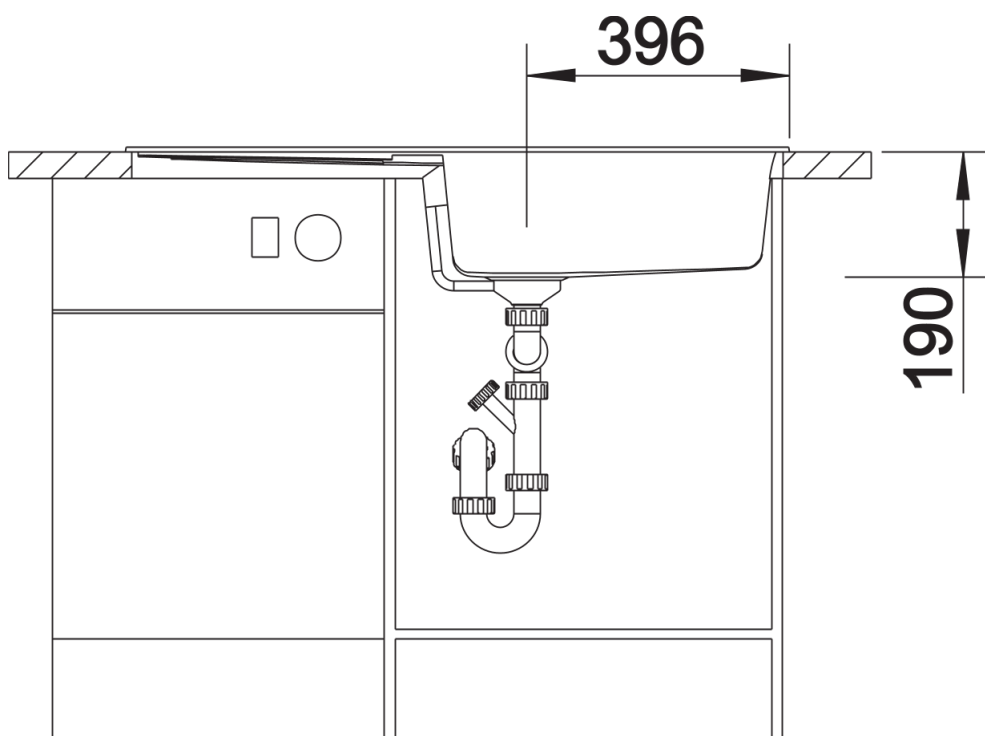

Product information sheet METRA XL 6 S

Item no. 515280

Benefits

- Modern, simple but striking linear design
- The large capacity of the bowl provides generous room to do the washing up
- Separate drainer provides a high degree of convenience
- Minimal detailing on drainer design beautifully presents the super-tactile Silgranit and your chosen colour on large flat area
- Ergonomic low-profile rim design
- Can be installed reversibly

Colours

SILGRANIT white

Available colours:

- black
- anthracite
- rock grey
- volcano grey
- white
- soft white
- tartufo
- coffee

Planning information

- Cut out: 980 x 480 x R15
- Bowl depth 190mm, Universal handing, German warehouse stock, please allow 10 working days

Scope of supply

- Waste fitting with space-saving pipe
- 3 1/2" basket strainer plus remote control pop-up waste

Details

Top view

Cut-out

Front view

Side view