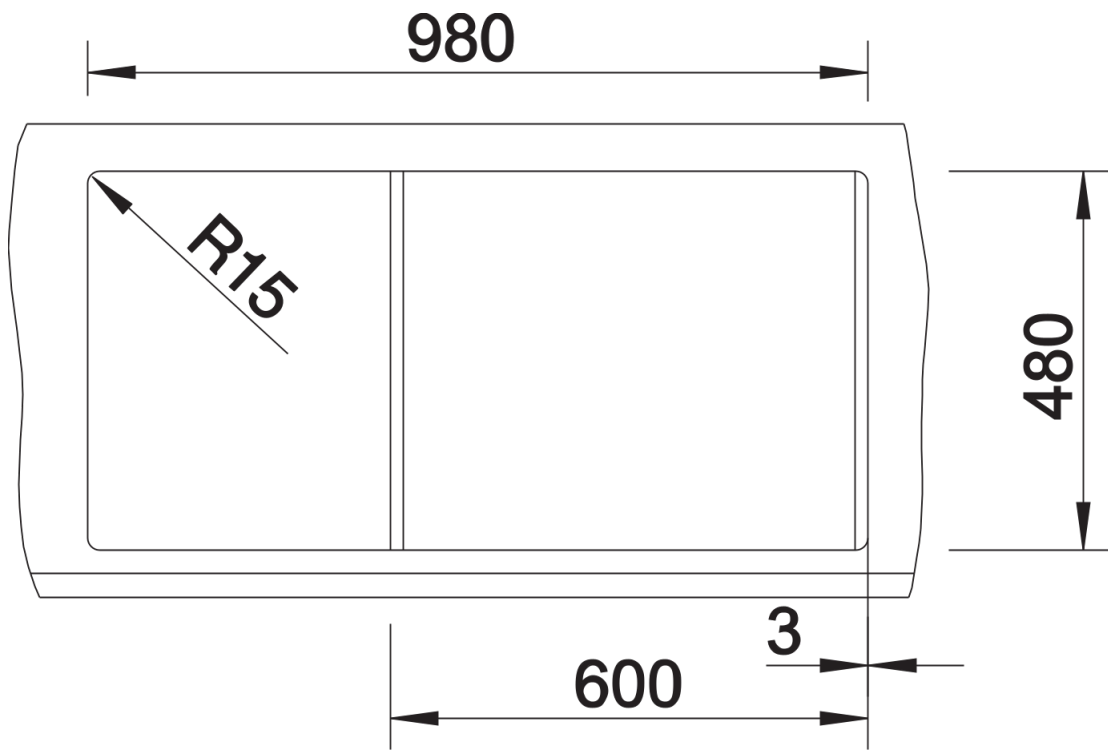

Product information sheet METRA XL 6 S

Item no. 515287

Benefits

- Modern, simple but striking linear design
- The large capacity of the bowl provides generous room to do the washing up
- Separate drainer provides a high degree of convenience
- Minimal detailing on drainer design beautifully presents the super-tactile Silgranit and your chosen colour on large flat area
- Ergonomic low-profile rim design
- Can be installed reversibly

Colours

SILGRANIT coffee

Available colours:

- black
- anthracite
- rock grey
- volcano grey
- white
- soft white
- tartufo
- coffee

Planning information

- Cut out: 980 x 480 x R15
- Universal handing

Scope of supply

- Waste fitting with space-saving pipe
- 3 ½" basket strainer plus remote control pop-up waste

Details

Top view

Cut-out

Front view

Side view