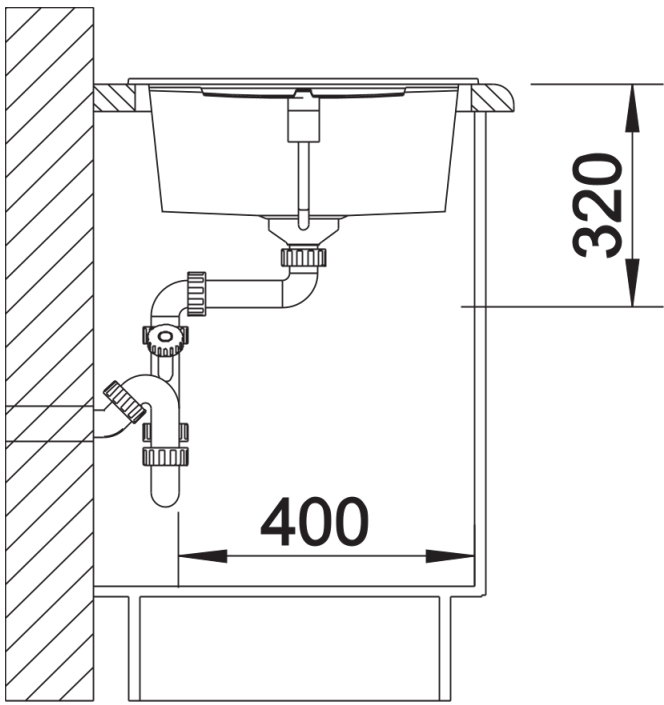

Colours

SILGRANIT coffee

Available colours:

- black
- anthracite
- rock grey
- volcano grey
- white
- soft white
- tartufo
- coffee

Planning information

- Cut out: 980 x 480 x R15
- Universal handing

Scope of supply

- Waste fitting with space-saving pipe
- 3 ½" basket strainer plus remote control pop-up waste

Details

Top view

Cut-out

Front view

Side view