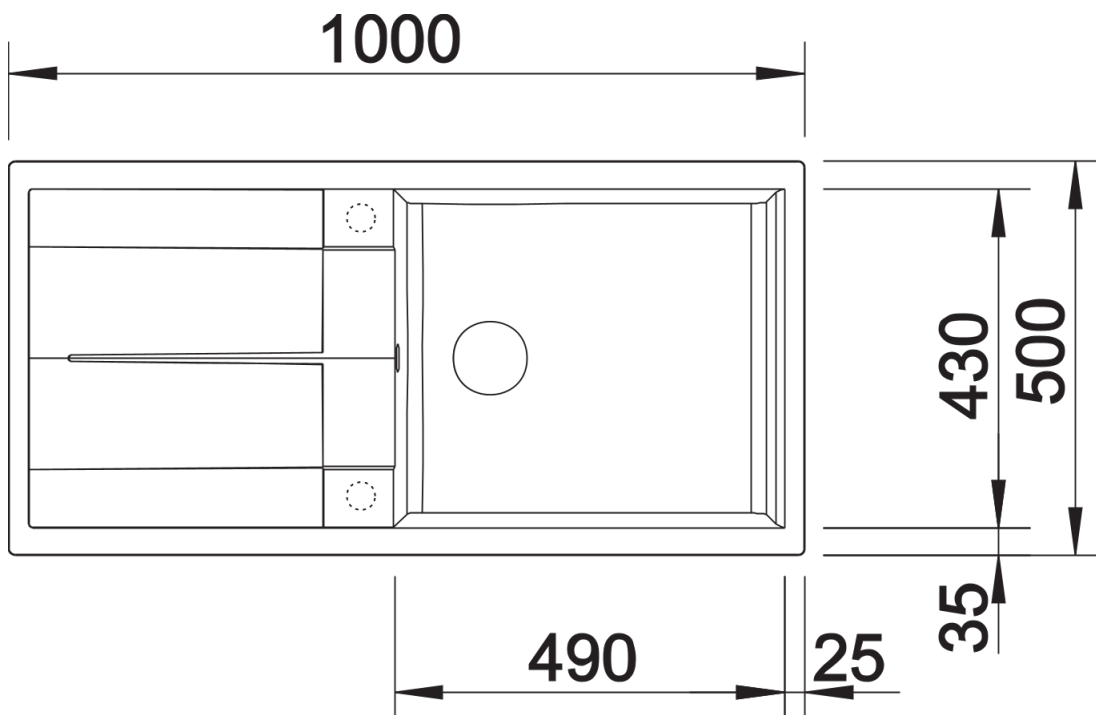

Product information sheet METRA XL 6 S

Item no. 515287

Benefits

- Modern, simple but striking linear design
- The large capacity of the bowl provides generous room to do the washing up
- Separate drainer provides a high degree of convenience
- Minimal detailing on drainer design beautifully presents the super-tactile Silgranit and your chosen colour on large flat area
- Ergonomic low-profile rim design
- Can be installed reversibly

Colours

SILGRANIT coffee

Available colours:

- black
- anthracite
- rock grey
- volcano grey
- white
- soft white
- tartufo
- coffee

Planning information

- Cut out: 980 x 480 x R15
- Universal handing

Scope of supply

- Waste fitting with space-saving pipe
- 3 ½" basket strainer plus remote control pop-up waste

Details

Top view

Cut-out

Front view

Side view