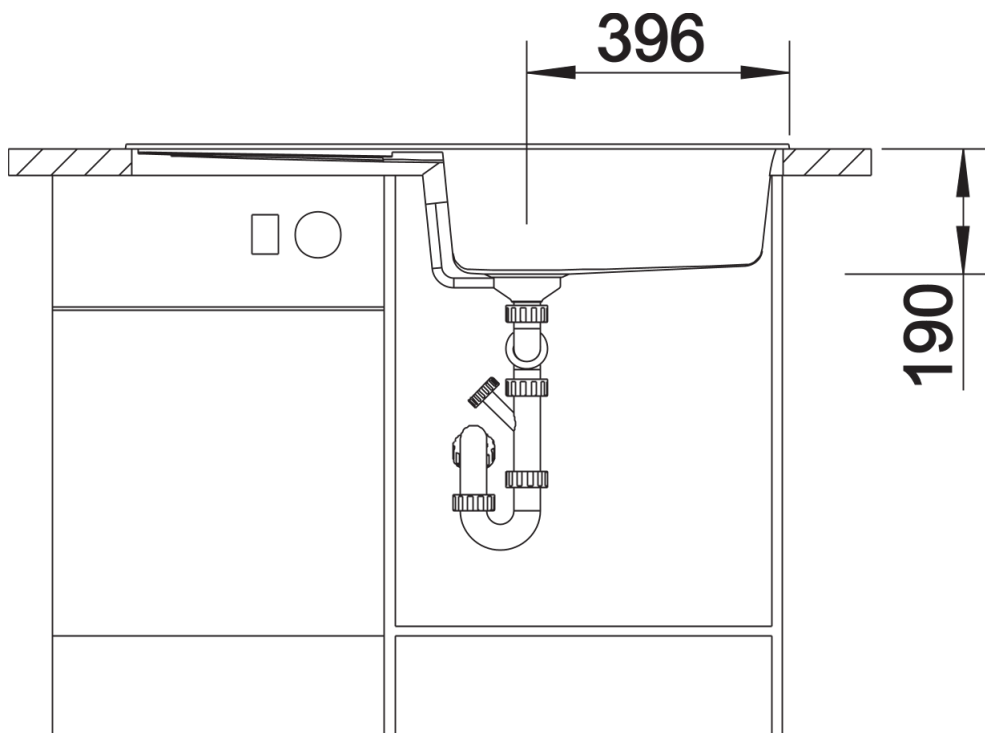

Colours

SILGRANIT coffee

Available colours:

- black
- anthracite
- rock grey
- volcano grey
- white
- soft white
- tartufo
- coffee

Planning information

- Cut out: 980 x 480 x R15
- Universal handing

Scope of supply

- Waste fitting with space-saving pipe
- 3 ½" basket strainer plus remote control pop-up waste

Details

Top view

Cut-out

Front view

Side view