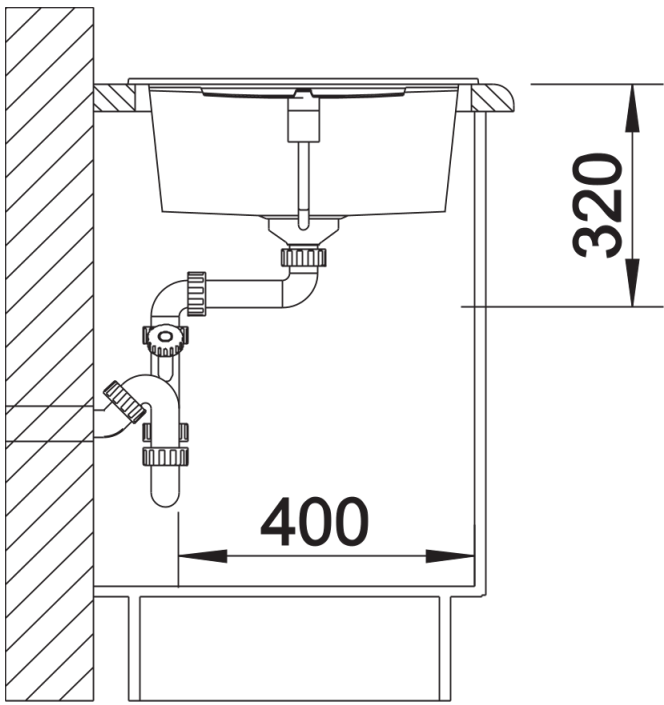

Product information sheet METRA XL 6 S

Item no. 517360

Benefits

- Modern, simple but striking linear design
- The large capacity of the bowl provides generous room to do the washing up
- Separate drainer provides a high degree of convenience
- Minimal detailing on drainer design beautifully presents the super-tactile Silgranit and your chosen colour on large flat area
- Ergonomic low-profile rim design
- Can be installed reversibly

Colours

SILGRANIT tartufo

Available colours:

- black
- anthracite
- rock grey
- volcano grey
- white
- soft white
- tartufo
- coffee

Planning information

- Cut out: 980 x 480 x R15
- Universal handing

Scope of supply

- Waste fitting with space-saving pipe
- 3 ½" basket strainer plus remote control pop-up waste

Details

Top view

Cut-out

Front view

Side view