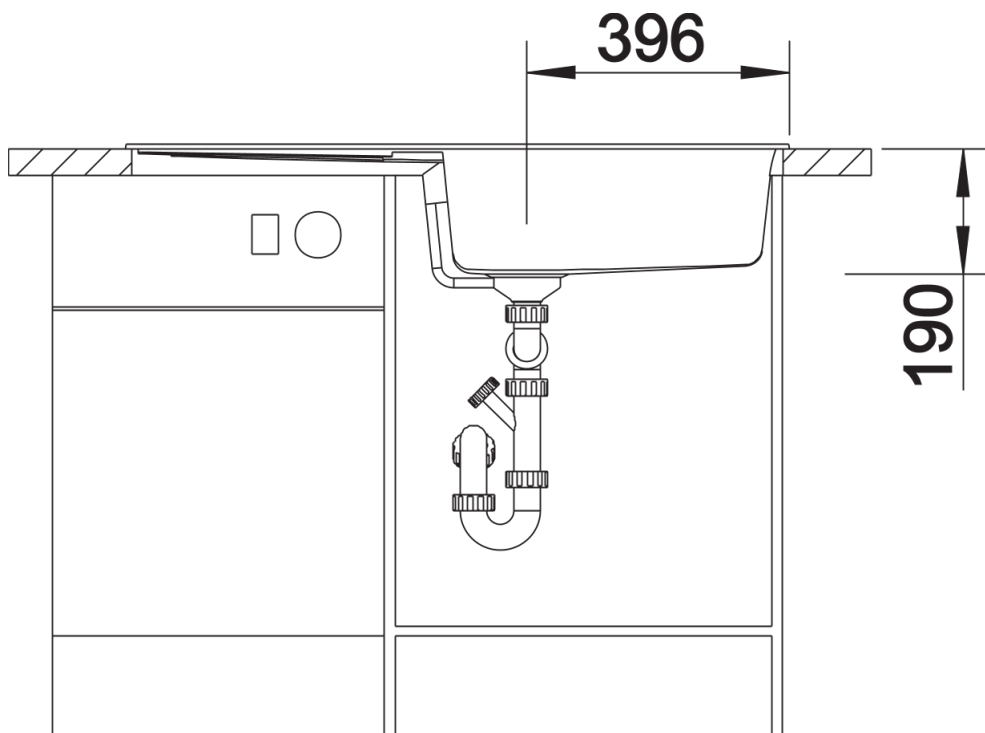

Product information sheet METRA XL 6 S

Item no. 517360

Benefits

- Modern, simple but striking linear design
- The large capacity of the bowl provides generous room to do the washing up
- Separate drainer provides a high degree of convenience
- Minimal detailing on drainer design beautifully presents the super-tactile Silgranit and your chosen colour on large flat area
- Ergonomic low-profile rim design
- Can be installed reversibly

- Waste fitting with space-saving pipe
- 3 ½" basket strainer plus remote control pop-up waste

Details

Top view

Cut-out

Front view

Side view