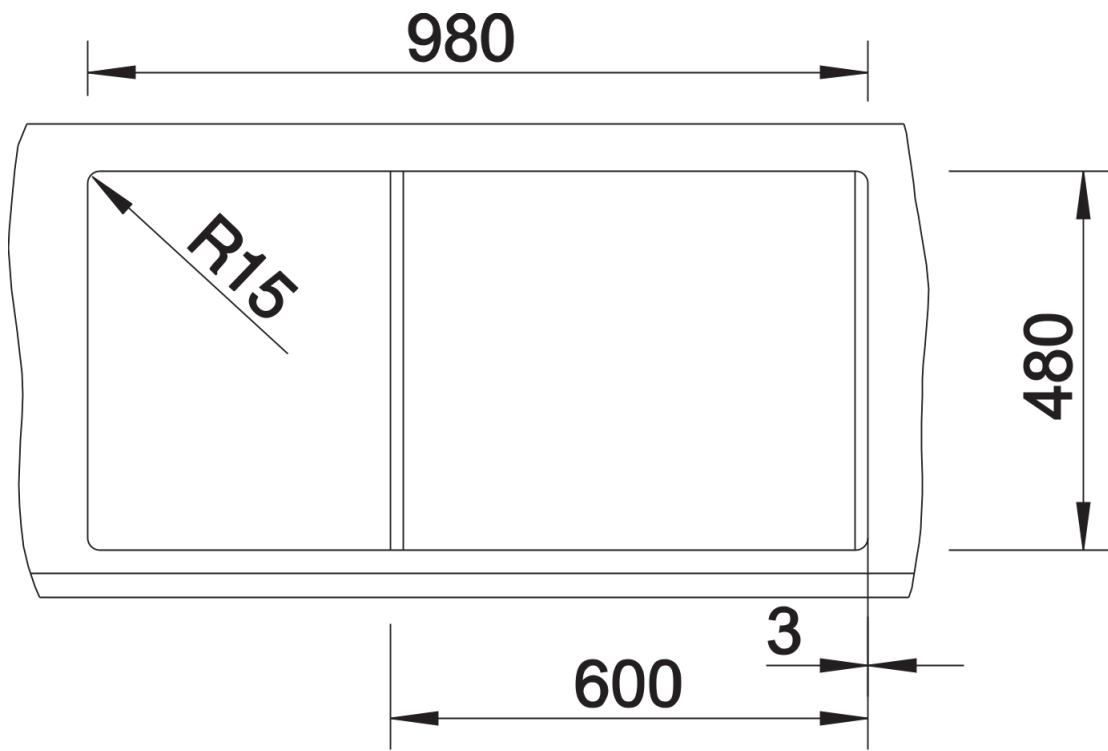

Product information sheet METRA XL 6 S

Item no. 517360

Benefits

- Modern, simple but striking linear design
- The large capacity of the bowl provides generous room to do the washing up
- Separate drainer provides a high degree of convenience
- Minimal detailing on drainer design beautifully presents the super-tactile Silgranit and your chosen colour on large flat area
- Ergonomic low-profile rim design
- Can be installed reversibly

Colours

SILGRANIT tartufo

Available colours:

- black
- anthracite
- rock grey
- volcano grey
- white
- soft white
- tartufo
- coffee

Planning information

- Cut out: 980 x 480 x R15
- Universal handing

Scope of supply

- Waste fitting with space-saving pipe
- 3 ½" basket strainer plus remote control pop-up waste

Details

Top view

Cut-out

Front view

Side view