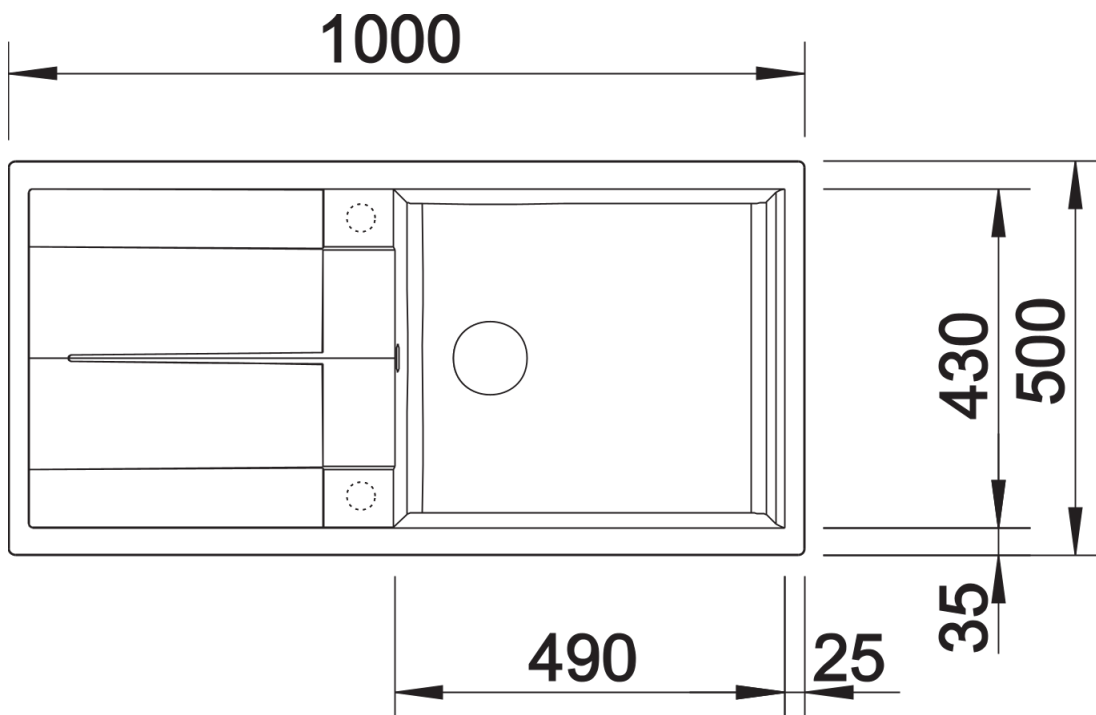

Product information sheet METRA XL 6 S

Item no. 517360

Benefits

- Modern, simple but striking linear design
- The large capacity of the bowl provides generous room to do the washing up
- Separate drainer provides a high degree of convenience
- Minimal detailing on drainer design beautifully presents the super-tactile Silgranit and your chosen colour on large flat area
- Ergonomic low-profile rim design
- Can be installed reversibly

Colours

SILGRANIT tartufo

Available colours:

- black
- anthracite
- rock grey
- volcano grey
- white
- soft white
- tartufo
- coffee

Planning information

- Cut out: 980 x 480 x R15
- Universal handing

Scope of supply

- Waste fitting with space-saving pipe
- 3 ½" basket strainer plus remote control pop-up waste

Details

Top view

Cut-out

Front view

Side view