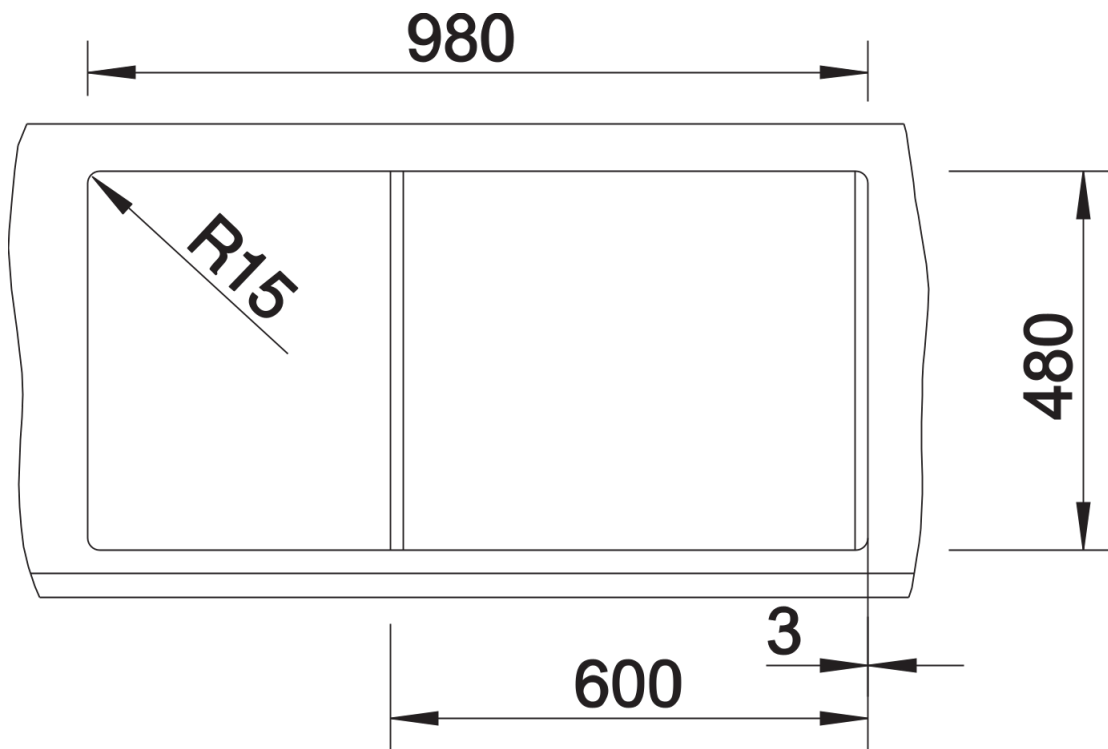

## Planning information

---

- Cut out: 980 x 480 x R15
- Universal handing

## Scope of supply

---

- Waste fitting with space-saving pipe
- 3 ½" basket strainer plus remote control pop-up waste

## Details

---

Top view

Cut-out

Front view

Side view