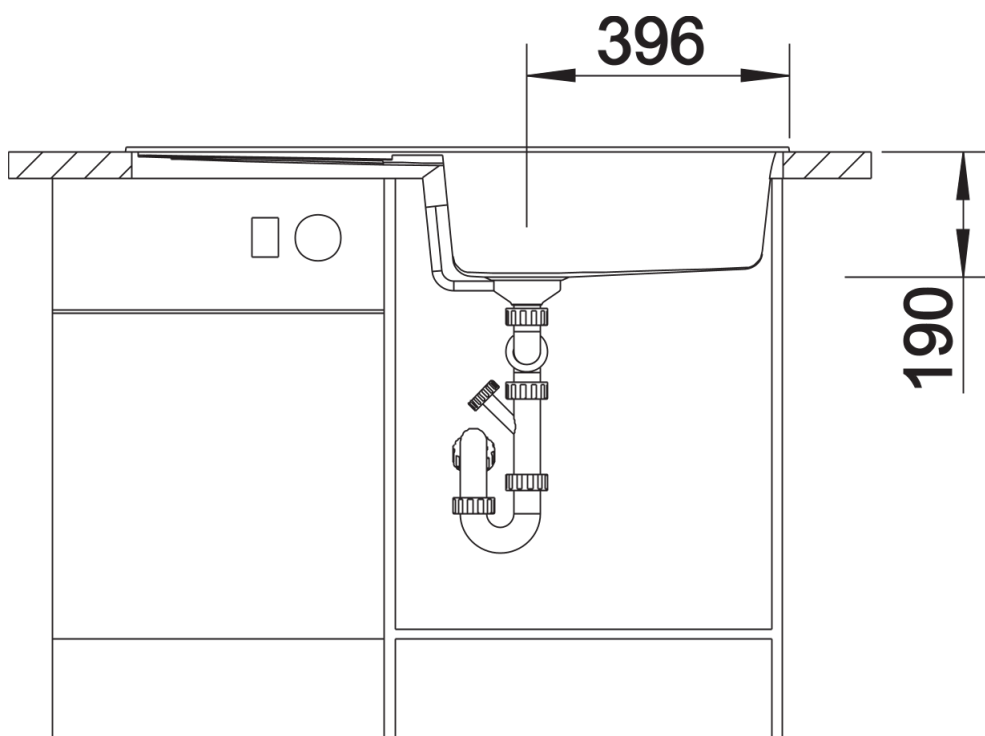

## Planning information

---

- Cut out: 980 x 480 x R15
- Universal handing

## Scope of supply

---

- Waste fitting with space-saving pipe
- 3 ½" basket strainer plus remote control pop-up waste

## Details

---

Top view

Cut-out

Front view

Side view