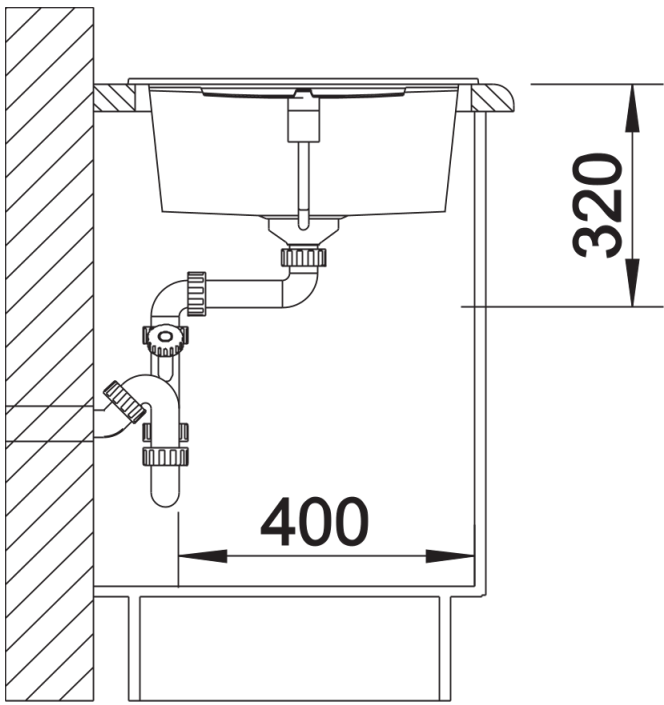

## Planning information

---

- Cut out: 980 x 480 x R15
- Universal handing

## Scope of supply

---

- Waste fitting with space-saving pipe
- 3 ½" basket strainer plus remote control pop-up waste

## Details

---

Top view

Cut-out

Front view

Side view