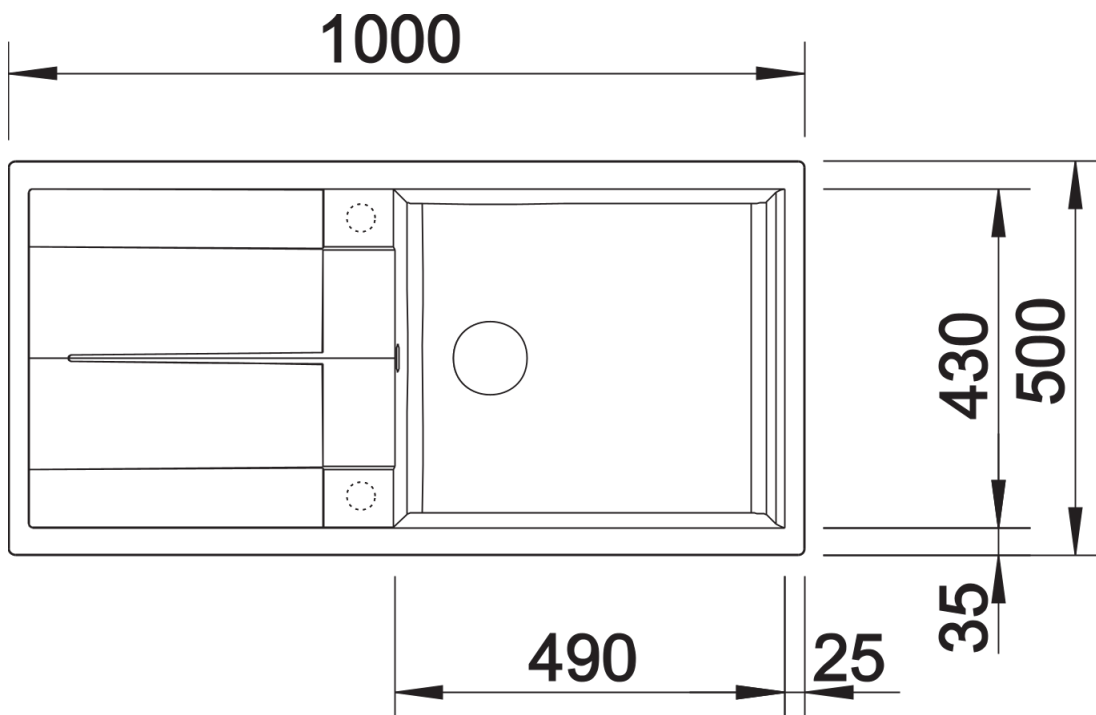

## Planning information

---

- Cut out: 980 x 480 x R15
- Universal handing

## Scope of supply

---

- Waste fitting with space-saving pipe
- 3 ½" basket strainer plus remote control pop-up waste

## Details

---

Top view

Cut-out

Front view

Side view