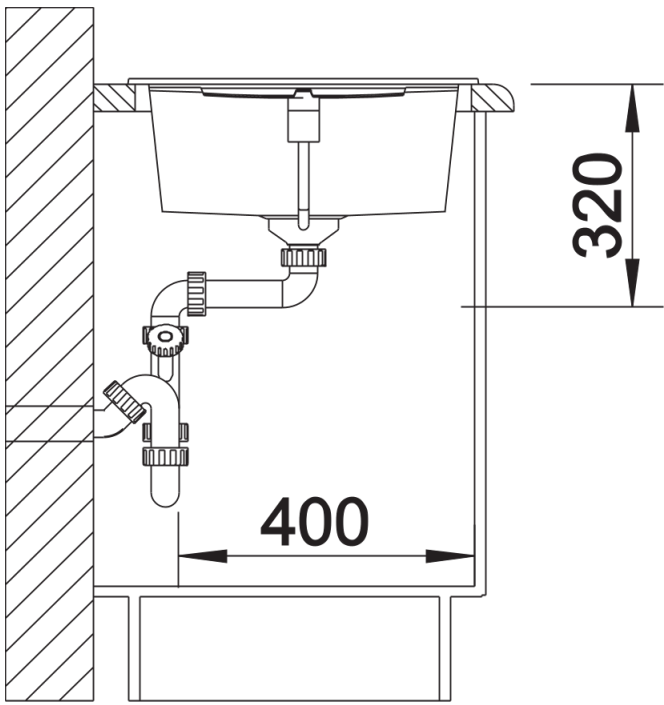

Colours

SILGRANIT black

Available colours:

- black
- anthracite
- rock grey
- volcano grey
- white
- soft white
- tartufo
- coffee

Planning information

- Cut out: 980 x 480 x R15
- Universal handing

Scope of supply

- Waste fitting with space-saving pipe
- 3 ½" basket strainer plus remote control pop-up waste

Details

Top view

Cut-out

Front view

Side view