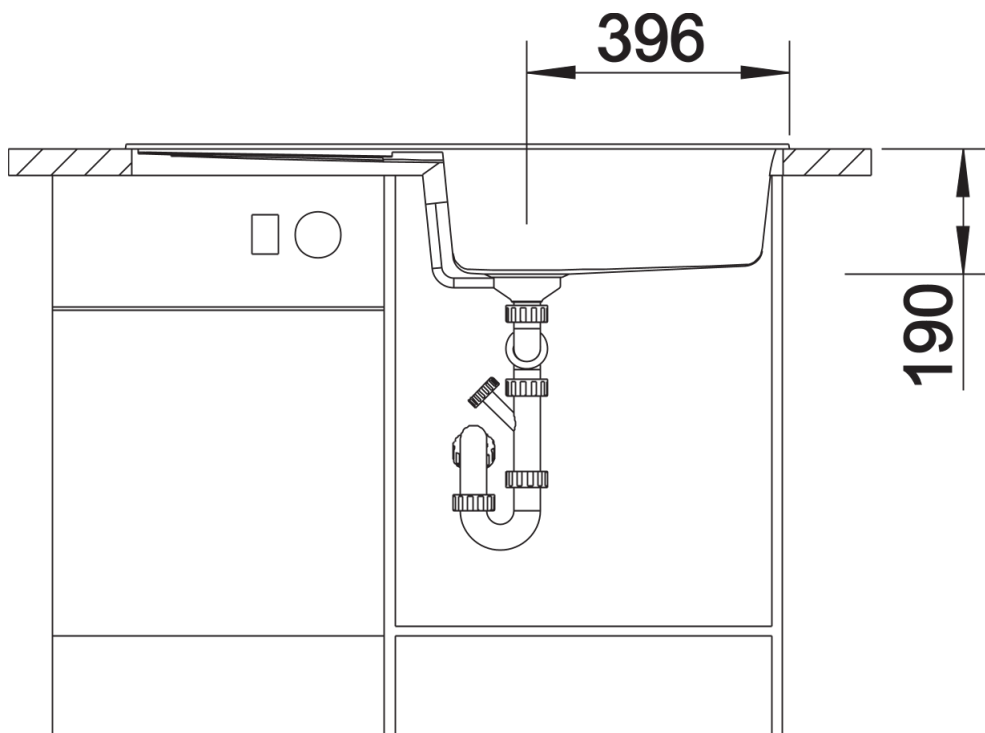

Product information sheet METRA XL 6 S

Item no. 525931

Benefits

- Modern, simple but striking linear design
- The large capacity of the bowl provides generous room to do the washing up
- Separate drainer provides a high degree of convenience
- Minimal detailing on drainer design beautifully presents the super-tactile Silgranit and your chosen colour on large flat area
- Ergonomic low-profile rim design
- Can be installed reversibly

Colours

SILGRANIT black

Available colours:

- black
- anthracite
- rock grey
- volcano grey
- white
- soft white
- tartufo
- coffee

Planning information

- Cut out: 980 x 480 x R15
- Universal handing

Scope of supply

- Waste fitting with space-saving pipe
- 3 ½" basket strainer plus remote control pop-up waste

Details

Top view

Cut-out

Front view

Side view