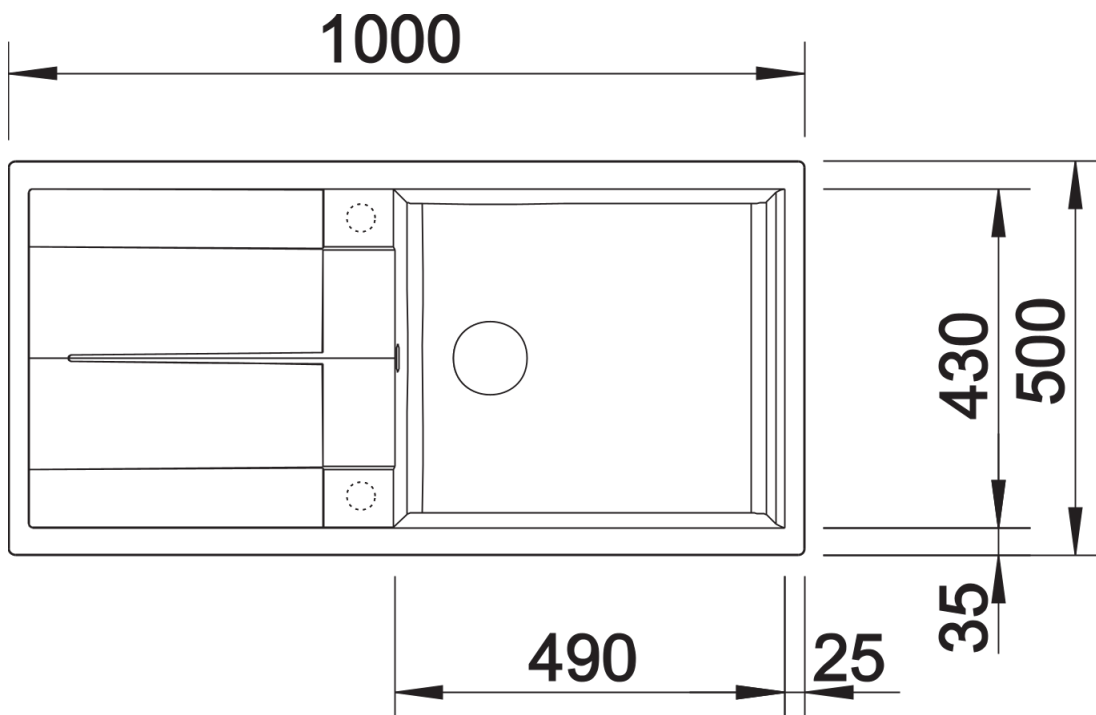

Product information sheet METRA XL 6 S

Item no. 525931

Benefits

- Modern, simple but striking linear design
- The large capacity of the bowl provides generous room to do the washing up
- Separate drainer provides a high degree of convenience
- Minimal detailing on drainer design beautifully presents the super-tactile Silgranit and your chosen colour on large flat area
- Ergonomic low-profile rim design
- Can be installed reversibly

Colours

SILGRANIT black

Available colours:

- black
- anthracite
- rock grey
- volcano grey
- white
- soft white
- tartufo
- coffee

Planning information

- Cut out: 980 x 480 x R15
- Universal handing

Scope of supply

- Waste fitting with space-saving pipe
- 3 ½" basket strainer plus remote control pop-up waste

Details

Top view

Cut-out

Front view

Side view