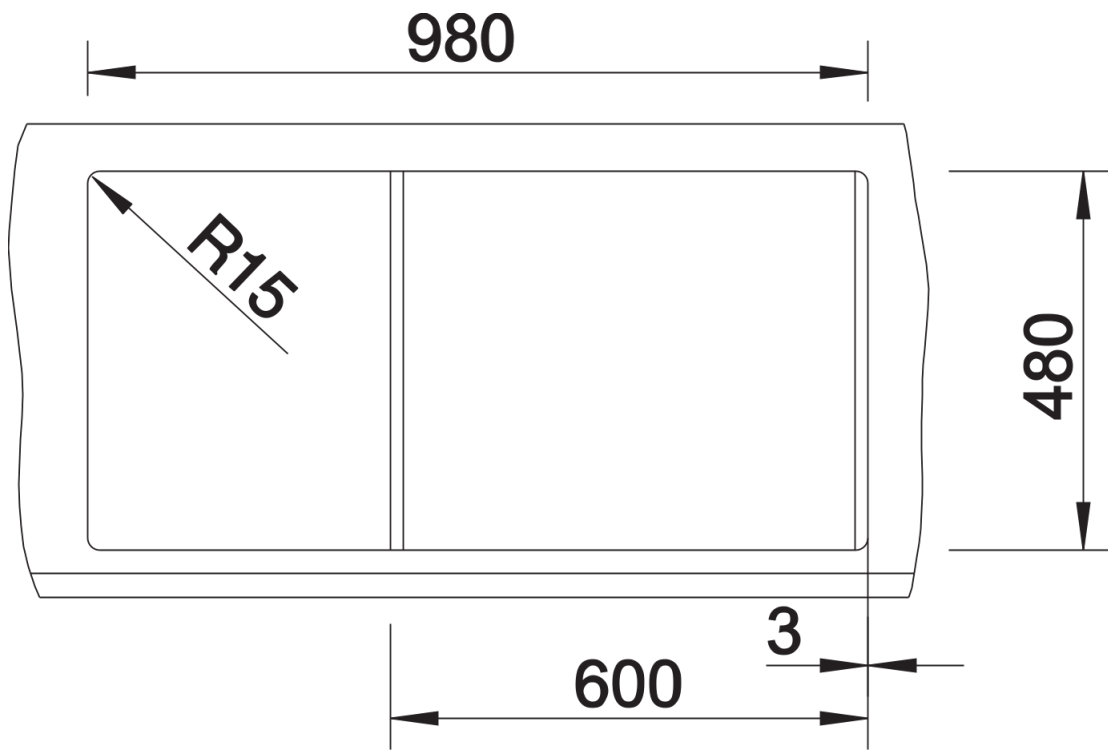

Product information sheet METRA XL 6 S

Item no. 525931

Benefits

- Modern, simple but striking linear design
- The large capacity of the bowl provides generous room to do the washing up
- Separate drainer provides a high degree of convenience
- Minimal detailing on drainer design beautifully presents the super-tactile Silgranit and your chosen colour on large flat area
- Ergonomic low-profile rim design
- Can be installed reversibly

Colours

SILGRANIT black

Available colours:

- black
- anthracite
- rock grey
- volcano grey
- white
- soft white
- tartufo
- coffee

Planning information

- Cut out: 980 x 480 x R15
- Universal handing

Scope of supply

- Waste fitting with space-saving pipe
- 3 ½" basket strainer plus remote control pop-up waste

Details

Top view

Cut-out

Front view

Side view