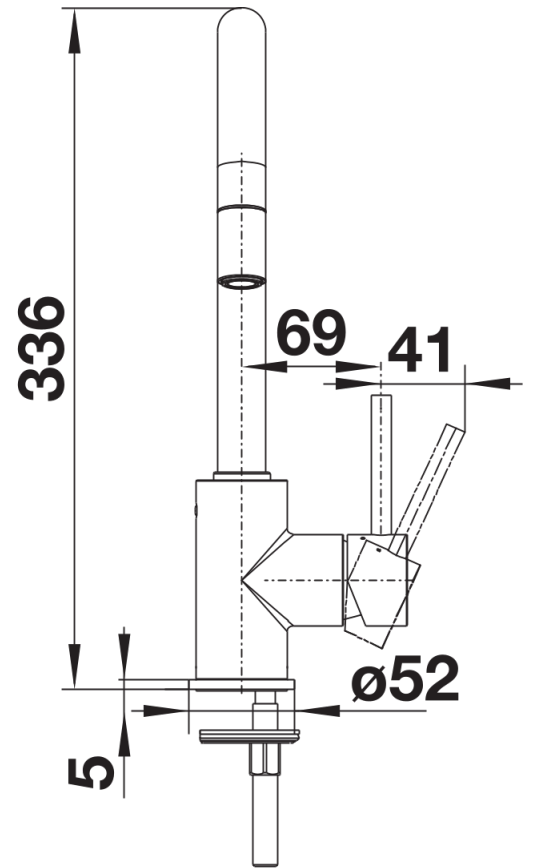

Product information sheet MIDA-S

Item no. 521454

Benefits

- Gently rounded spout on a slender body
- For the easy filling of tall pots and vases
- Especially suitable for compact sinks
- Enlarged working radius thanks to the 360° swivel spout
- Pull-down spray hose for added reach

Colours

Available colours:

chrome

galvanic chrome

Planning information

- Please note:
- Requires a balanced high pressure supply only, min 2.0 bar, preferred 2.0 - 2.5 bar
- $\frac{3}{8}$ " BSP connectors required (not supplied)
- Height: 336mm
- Reach: 186mm
- Base: 50mm
- Tap hole: $\varnothing 35$ mm
- German warehouse stock.
- Allow 10 working days.

Scope of supply

- Single lever monobloc mixer tap with pull-out metal tap head on a flexi-hose
- Ceramic disc control
- $\frac{3}{8}$ " flexible connector pipes, 350 mm long
- Requires balanced high pressure supply only, minimum 2.0 bar
- Fit metal stabilising bracket if required, item No. 513383

Details

Swivel range

Side view