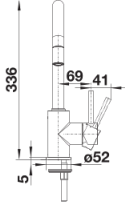

Colours

Available colours:

chrome

galvanic chrome

Planning information

- Please note:
- Requires a balanced high pressure supply only, min 2.0 bar, preferred 2.0 - 2.5 bar
- $\frac{3}{8}$ " BSP connectors required (not supplied)
- Height: 336mm
- Reach: 186mm
- Base: 50mm
- Tap hole: $\varnothing 35$ mm
- German warehouse stock.
- Allow 10 working days.

Scope of supply

- Single lever monobloc mixer tap with pull-out metal tap head on a flexi-hose
- Ceramic disc control
- $\frac{3}{8}$ " flexible connector pipes, 350 mm long
- Requires balanced high pressure supply only, minimum 2.0 bar
- Fit metal stabilising bracket if required, item No. 513383

Details

Swivel range

Side view