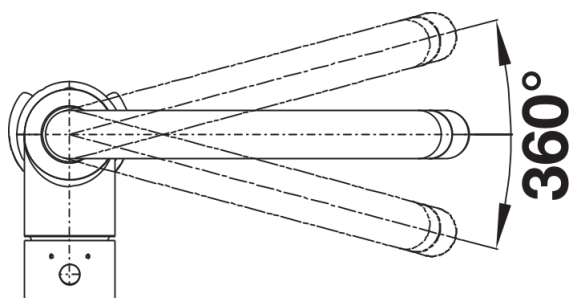

Product information sheet MIDA-S

Item no. 521454

Benefits

- Gently rounded spout on a slender body
- For the easy filling of tall pots and vases
- Especially suitable for compact sinks
- Enlarged working radius thanks to the 360° swivel spout
- Pull-down spray hose for added reach

Colours

Available colours:

chrome

galvanic chrome

Planning information

- Please note:
- Requires a balanced high pressure supply only, min 2.0 bar, preferred 2.0 - 2.5 bar
- $\frac{3}{8}$ " BSP connectors required (not supplied)
- Height: 336mm
- Reach: 186mm
- Base: 50mm
- Tap hole: $\varnothing 35$ mm
- German warehouse stock.
- Allow 10 working days.

Scope of supply

- Single lever monobloc mixer tap with pull-out metal tap head on a flexi-hose
- Ceramic disc control
- $\frac{3}{8}$ " flexible connector pipes, 350 mm long
- Requires balanced high pressure supply only, minimum 2.0 bar
- Fit metal stabilising bracket if required, item No. 513383

Details

Swivel range

Side view