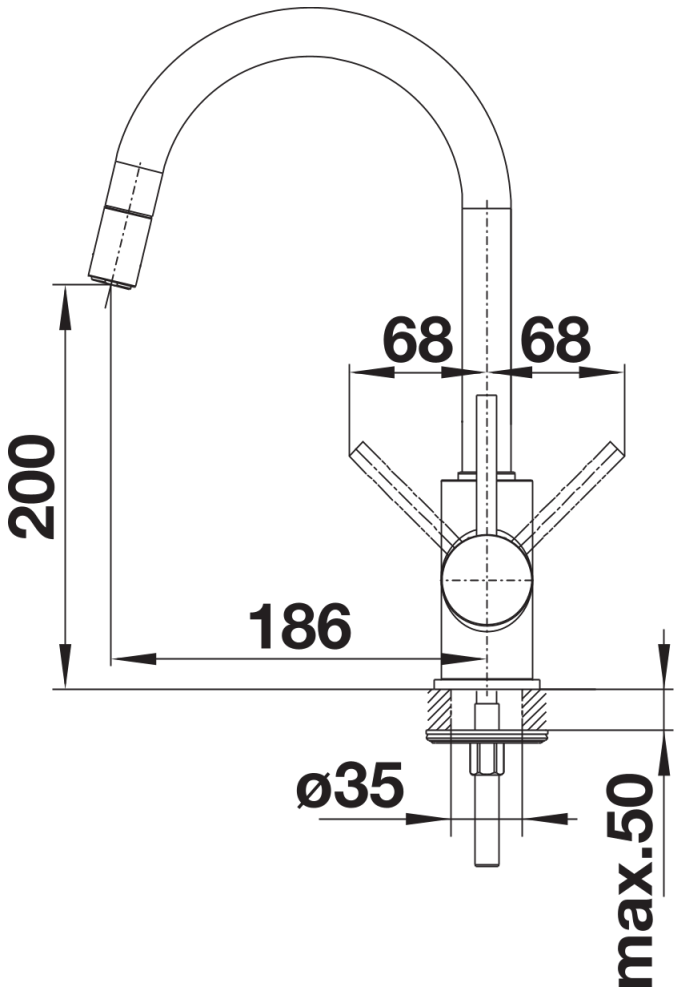

Product information sheet MIDA-S

Item no. 521454

Benefits

- Gently rounded spout on a slender body
- For the easy filling of tall pots and vases
- Especially suitable for compact sinks
- Enlarged working radius thanks to the 360° swivel spout
- Pull-down spray hose for added reach

Colours

Available colours:

chrome

galvanic chrome

Planning information

- Please note:
- Requires a balanced high pressure supply only, min 2.0 bar, preferred 2.0 - 2.5 bar
- $\frac{3}{8}$ " BSP connectors required (not supplied)
- Height: 336mm
- Reach: 186mm
- Base: 50mm
- Tap hole: $\varnothing 35$ mm
- German warehouse stock.
- Allow 10 working days.

Scope of supply

- Single lever monobloc mixer tap with pull-out metal tap head on a flexi-hose
- Ceramic disc control
- $\frac{3}{8}$ " flexible connector pipes, 350 mm long
- Requires balanced high pressure supply only, minimum 2.0 bar
- Fit metal stabilising bracket if required, item No. 513383

Details

Swivel range

Side view