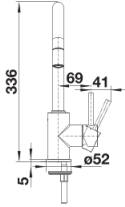

Colours

Available colours:

- black
- anthracite
- volcano grey
- white
- soft white
- coffee

SILGRANIT-Look anthracite

Planning information

- Please note:
- Requires a balanced high pressure supply only, min 2.0 bar, preferred 2.0 - 2.5 bar
- $\frac{3}{8}$ " BSP connectors required (not supplied)
- Height: 336
- Reach: 186
- Base: 50
- Tap hole: $\varnothing 35$

Scope of supply

- Single lever monobloc mixer tap with pull-out metal tap head on a flexi-hose
- Ceramic disc control
- $\frac{3}{8}$ " flexible connector pipes, 350 mm long
- Requires balanced high pressure supply only, minimum 2.0 bar
- Fit metal stabilising bracket if required, item No. 513383

Details

Swivel range

Side view