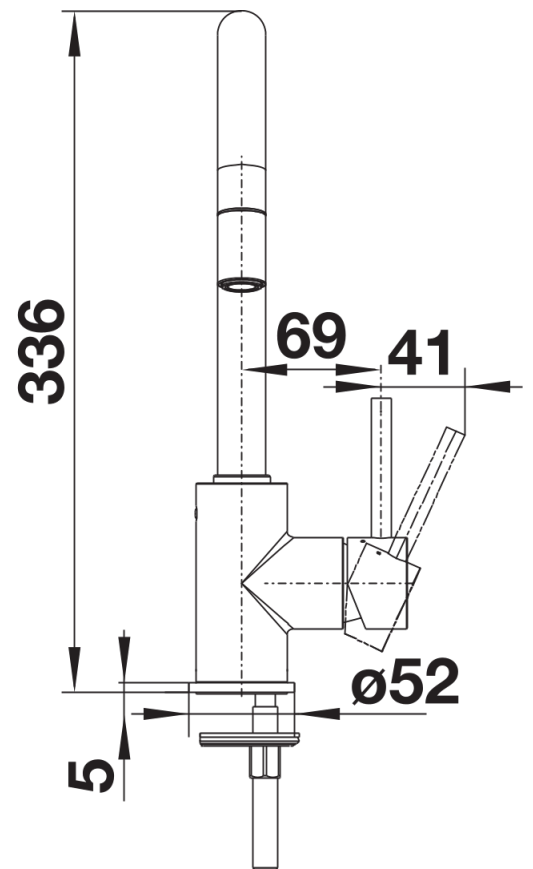

Colours

Available colours:

- black
- anthracite
- volcano grey
- white
- soft white
- coffee

SILGRANIT-Look anthracite

Planning information

- Please note:
- Requires a balanced high pressure supply only, min 2.0 bar, preferred 2.0 - 2.5 bar
- $\frac{3}{8}$ " BSP connectors required (not supplied)
- Height: 336
- Reach: 186
- Base: 50
- Tap hole: $\varnothing 35$

Scope of supply

- Single lever monobloc mixer tap with pull-out metal tap head on a flexi-hose
- Ceramic disc control
- $\frac{3}{8}$ " flexible connector pipes, 350 mm long
- Requires balanced high pressure supply only, minimum 2.0 bar
- Fit metal stabilising bracket if required, item No. 513383

Details

Swivel range

Side view