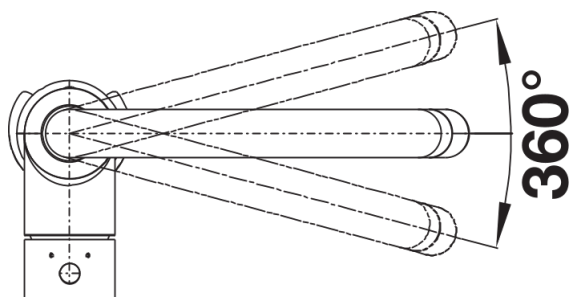

Product information sheet MIDA-S

Item no. 521455

Benefits

- Gently rounded spout on a slender body
- Especially suitable for compact sinks
- Pull-down spray hose for added reach
- Silgranit-look colour version matching the Silgranit sinks and bowls

Colours

Available colours:

- black
- anthracite
- volcano grey
- white
- soft white
- coffee

SILGRANIT-Look anthracite

Planning information

- Please note:
- Requires a balanced high pressure supply only, min 2.0 bar, preferred 2.0 - 2.5 bar
- $\frac{3}{8}$ " BSP connectors required (not supplied)
- Height: 336
- Reach: 186
- Base: 50
- Tap hole: $\varnothing 35$

Scope of supply

- Single lever monobloc mixer tap with pull-out metal tap head on a flexi-hose
- Ceramic disc control
- $\frac{3}{8}$ " flexible connector pipes, 350 mm long
- Requires balanced high pressure supply only, minimum 2.0 bar
- Fit metal stabilising bracket if required, item No. 513383

Details

Swivel range

Side view