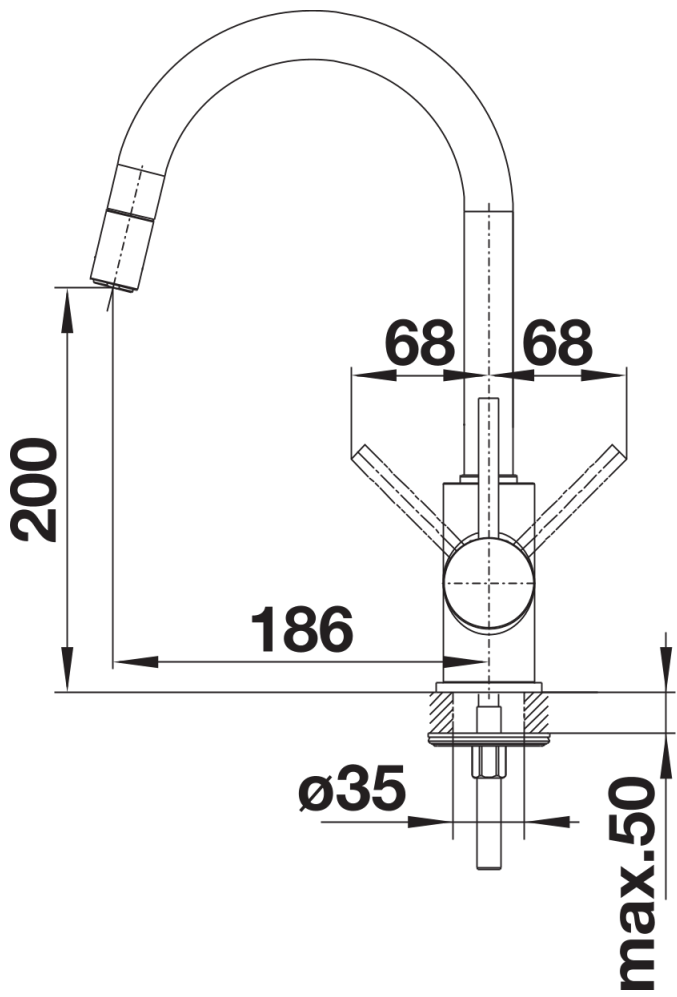

Colours

Available colours:

- black
- anthracite
- volcano grey
- white
- soft white
- coffee

SILGRANIT-Look anthracite

Planning information

- Please note:
- Requires a balanced high pressure supply only, min 2.0 bar, preferred 2.0 - 2.5 bar
- $\frac{3}{8}$ " BSP connectors required (not supplied)
- Height: 336
- Reach: 186
- Base: 50
- Tap hole: $\varnothing 35$

Scope of supply

- Single lever monobloc mixer tap with pull-out metal tap head on a flexi-hose
- Ceramic disc control
- $\frac{3}{8}$ " flexible connector pipes, 350 mm long
- Requires balanced high pressure supply only, minimum 2.0 bar
- Fit metal stabilising bracket if required, item No. 513383

Details

Swivel range

Side view