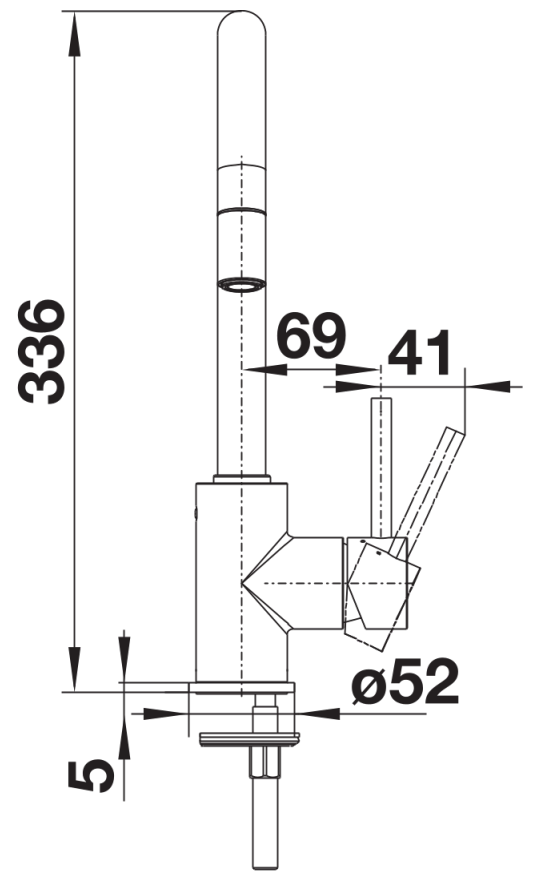

## Product information sheet MIDA-S

Item no. 521457

## Planning information

---

- Please note:
- Requires a balanced high pressure supply only, min 2.0 bar, preferred 2.0 - 2.5 bar
- $\frac{3}{8}$ " BSP connectors required (not supplied)
- Height: 336
- Reach: 186
- Base: 50
- Tap hole:  $\varnothing 35$

## Scope of supply

---

- Single lever monobloc mixer tap with pull-out metal tap head on a flexi-hose
- Ceramic disc control
- $\frac{3}{8}$ " flexible connector pipes, 350 mm long
- Requires balanced high pressure supply only, minimum 2.0 bar
- Fit metal stabilising bracket if required, item No. 513383

## Details

---

Swivel range

Side view