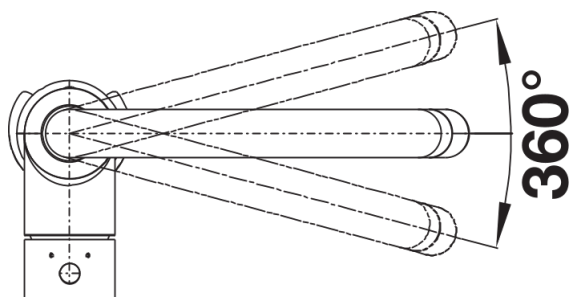

## Planning information

---

- Please note:
- Requires a balanced high pressure supply only, min 2.0 bar, preferred 2.0 - 2.5 bar
- $\frac{3}{8}$ " BSP connectors required (not supplied)
- Height: 336
- Reach: 186
- Base: 50
- Tap hole:  $\varnothing 35$

## Scope of supply

---

- Single lever monobloc mixer tap with pull-out metal tap head on a flexi-hose
- Ceramic disc control
- $\frac{3}{8}$ " flexible connector pipes, 350 mm long
- Requires balanced high pressure supply only, minimum 2.0 bar
- Fit metal stabilising bracket if required, item No. 513383

## Details

---

Swivel range

Side view