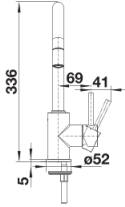

## Planning information

---

- Please note:
- Requires a balanced high pressure supply only, min 2.0 bar, preferred 2.0 - 2.5 bar
- $\frac{3}{8}$ " BSP connectors required (not supplied)
- Height: 336
- Reach: 186
- Base: 50
- Tap hole:  $\varnothing 35$

## Scope of supply

---

- Single lever monobloc mixer tap with pull-out metal tap head on a flexi-hose
- Ceramic disc control
- $\frac{3}{8}$ " flexible connector pipes, 350 mm long
- Requires balanced high pressure supply only, minimum 2.0 bar
- Fit metal stabilising bracket if required, item No. 513383

## Details

---

Swivel range

Side view