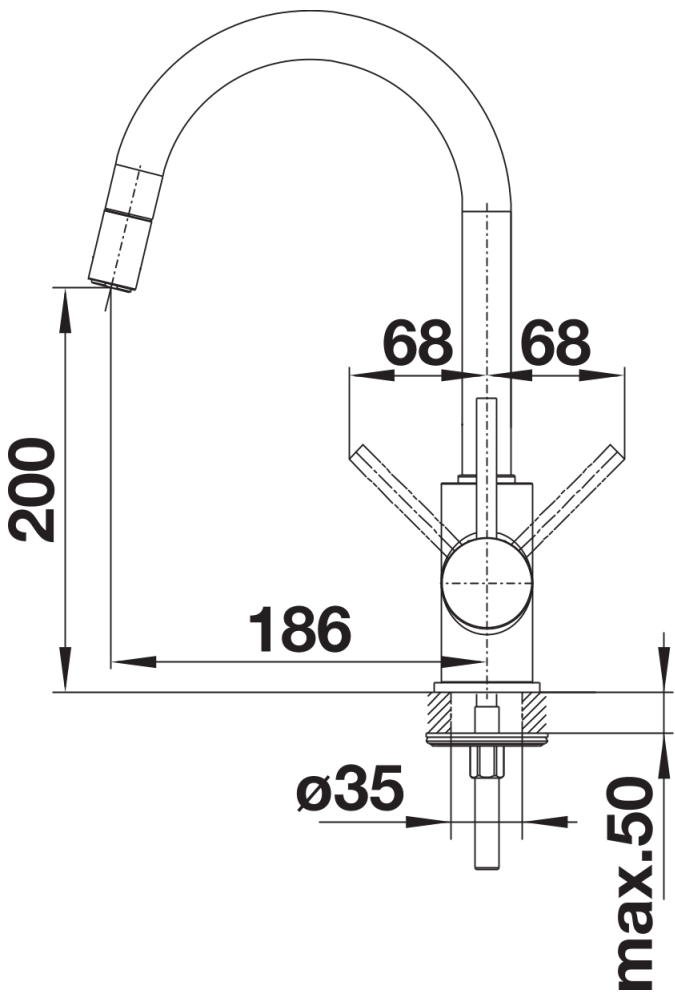

## Product information sheet MIDA-S

Item no. 521457

## Planning information

---

- Please note:
- Requires a balanced high pressure supply only, min 2.0 bar, preferred 2.0 - 2.5 bar
- $\frac{3}{8}$ " BSP connectors required (not supplied)
- Height: 336
- Reach: 186
- Base: 50
- Tap hole:  $\varnothing 35$

## Scope of supply

---

- Single lever monobloc mixer tap with pull-out metal tap head on a flexi-hose
- Ceramic disc control
- $\frac{3}{8}$ " flexible connector pipes, 350 mm long
- Requires balanced high pressure supply only, minimum 2.0 bar
- Fit metal stabilising bracket if required, item No. 513383

## Details

---

Swivel range

Side view