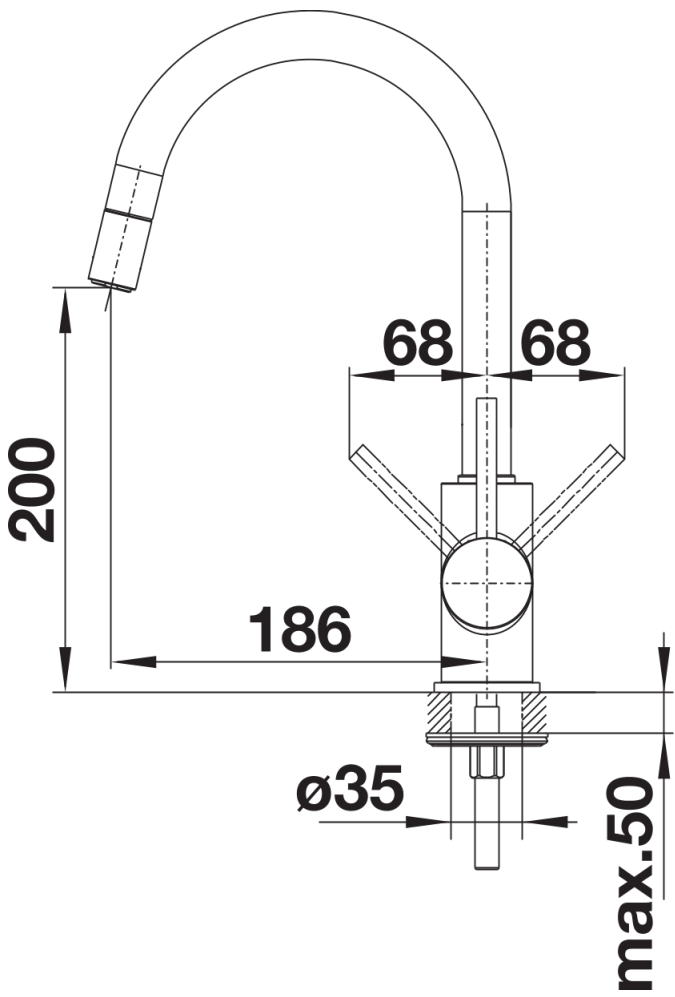

Colours

Available colours:

- black
- anthracite
- volcano grey
- white
- soft white
- coffee

SILGRANIT-Look anthracite

Planning information

- Please note:
- Requires a balanced high pressure supply only, min 2.0 bar, preferred 2.0 - 2.5 bar
- $\frac{3}{8}$ " BSP connectors required (not supplied)
- Height: 336
- Reach: 186
- Base: 50
- Tap hole: $\varnothing 35$

Scope of supply

- Single lever monobloc mixer tap with pull-out metal tap head on a flexi-hose
- Ceramic disc control
- $\frac{3}{8}$ " flexible connector pipes, 350 mm long
- Requires balanced high pressure supply only, minimum 2.0 bar
- Fit metal stabilising bracket if required, item No. 513383

Details

Swivel range

Side view