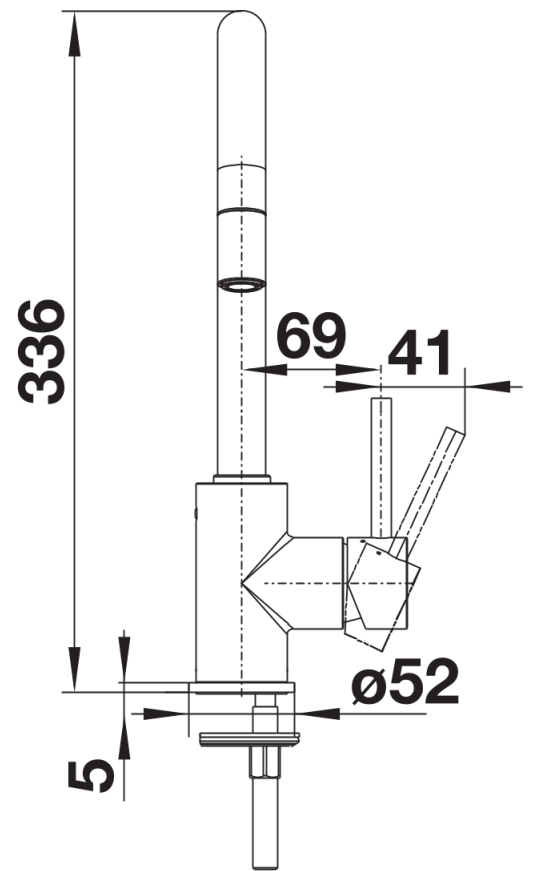

## Product information sheet MIDA-S

Item no. 521461

## Planning information

---

- Please note:
- Requires a balanced high pressure supply only, min 2.0 bar, preferred 2.0 - 2.5 bar
- $\frac{3}{8}$ " BSP connectors required (not supplied)
- Height: 336
- Reach: 186
- Base: 50
- Tap hole:  $\varnothing 35$

## Scope of supply

---

- Single lever monobloc mixer tap with pull-out metal tap head on a flexi-hose
- Ceramic disc control
- $\frac{3}{8}$ " flexible connector pipes, 350 mm long
- Requires balanced high pressure supply only, minimum 2.0 bar
- Fit metal stabilising bracket if required, item No. 513383

## Details

---

Swivel range

Side view