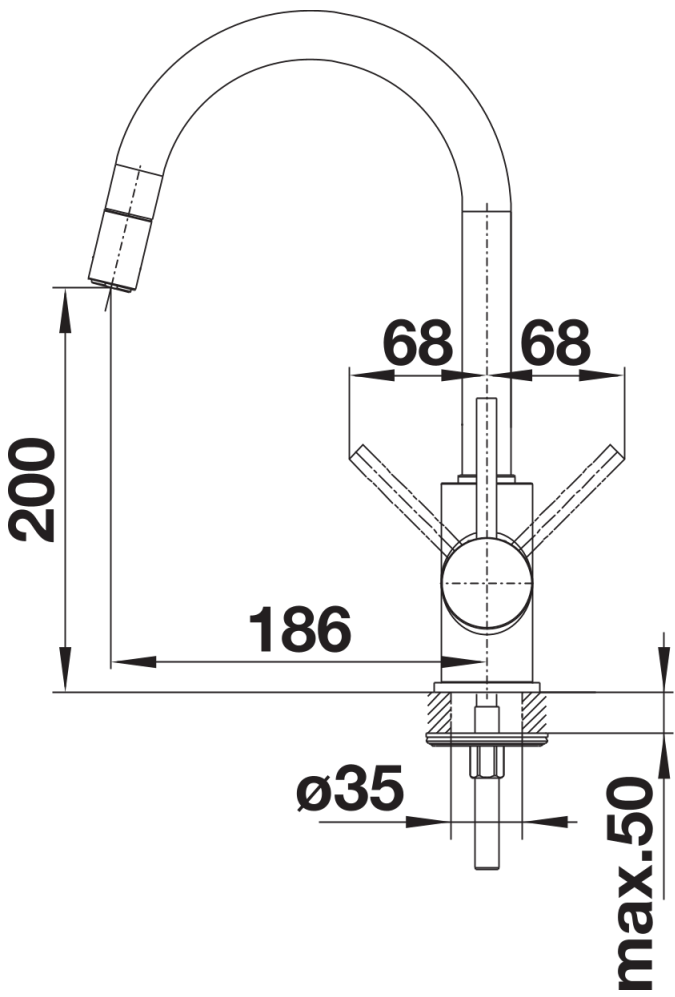

## Product information sheet MIDA-S

Item no. 521461

## Planning information

---

- Please note:
- Requires a balanced high pressure supply only, min 2.0 bar, preferred 2.0 - 2.5 bar
- $\frac{3}{8}$ " BSP connectors required (not supplied)
- Height: 336
- Reach: 186
- Base: 50
- Tap hole:  $\varnothing 35$

## Scope of supply

---

- Single lever monobloc mixer tap with pull-out metal tap head on a flexi-hose
- Ceramic disc control
- $\frac{3}{8}$ " flexible connector pipes, 350 mm long
- Requires balanced high pressure supply only, minimum 2.0 bar
- Fit metal stabilising bracket if required, item No. 513383

## Details

---

Swivel range

Side view