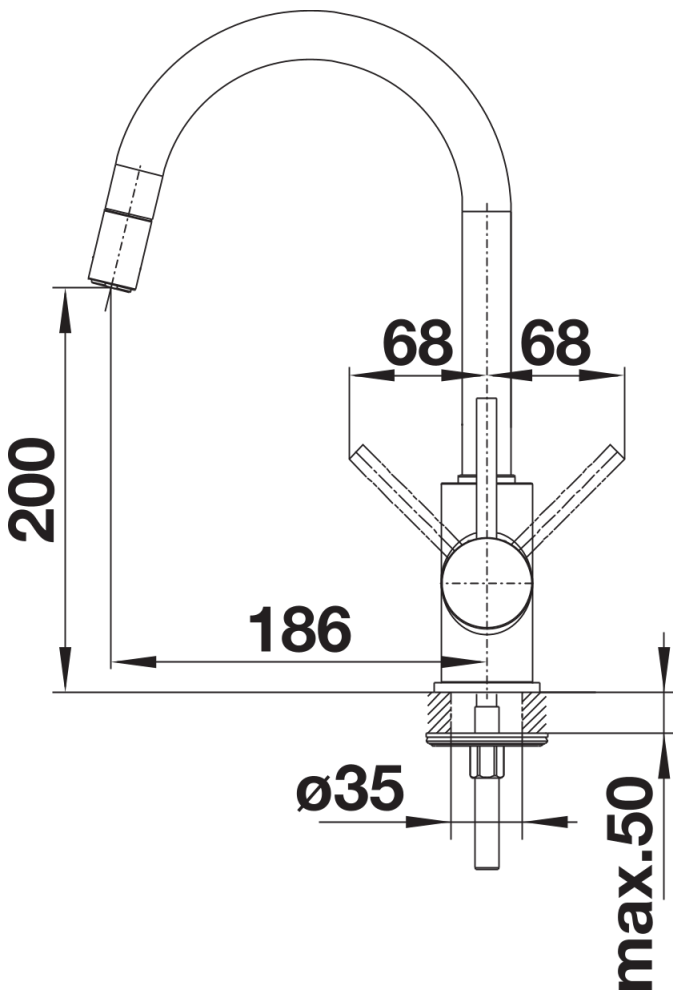

## Product information sheet MIDA-S

Item no. 526967

## Planning information

---

- Please note:  
Requires a balanced high pressure supply only, min 2.0 bar, preferred 2.0 - 2.5 bar  
3/8" BSP connectors required (not supplied)  
Height: 336  
Reach: 186  
Base: 50  
Tap hole:  $\varnothing 35$

## Scope of supply

---

- $\varnothing 35$ mm tap hole required
- Flexible connector pipes, 500 mm long and 3/8" nut
- Requires balanced high pressure supply only, minimum 1.0 bar
- Fit metal stabilising bracket if required, item number 513383

## Details

---

Swivel range

Side view