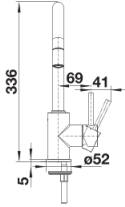

## Planning information

---

- Please note:  
Requires a balanced high pressure supply only, min 2.0 bar, preferred 2.0 - 2.5 bar  
3/8" BSP connectors required (not supplied)  
Height: 336  
Reach: 186  
Base: 50  
Tap hole:  $\varnothing 35$

## Scope of supply

---

- $\varnothing 35$ mm tap hole required
- Flexible connector pipes, 500 mm long and 3/8" nut
- Requires balanced high pressure supply only, minimum 1.0 bar
- Fit metal stabilising bracket if required, item number 513383

## Details

---

Swivel range

Side view