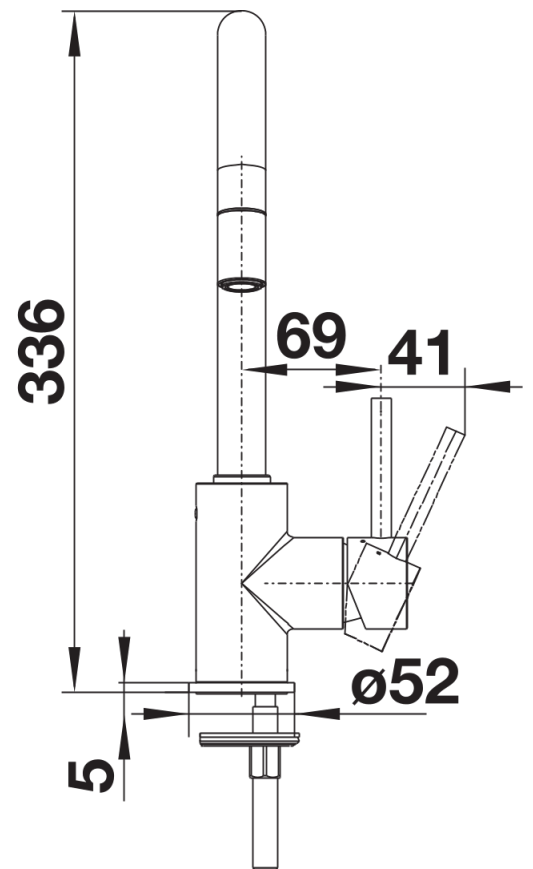

## Product information sheet MIDA-S

Item no. 526967

## Planning information

---

- Please note:  
Requires a balanced high pressure supply only, min 2.0 bar, preferred 2.0 - 2.5 bar  
3/8" BSP connectors required (not supplied)  
Height: 336  
Reach: 186  
Base: 50  
Tap hole:  $\varnothing 35$

## Scope of supply

---

- $\varnothing 35$ mm tap hole required
- Flexible connector pipes, 500 mm long and 3/8" nut
- Requires balanced high pressure supply only, minimum 1.0 bar
- Fit metal stabilising bracket if required, item number 513383

## Details

---

Swivel range

Side view