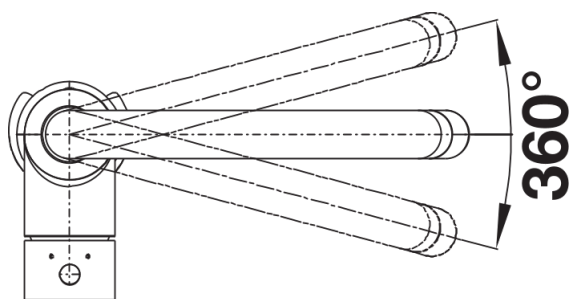

## Planning information

---

- Please note:  
Requires a balanced high pressure supply only, min 2.0 bar, preferred 2.0 - 2.5 bar  
3/8" BSP connectors required (not supplied)  
Height: 336  
Reach: 186  
Base: 50  
Tap hole:  $\varnothing 35$

## Scope of supply

---

- $\varnothing 35$ mm tap hole required
- Flexible connector pipes, 500 mm long and 3/8" nut
- Requires balanced high pressure supply only, minimum 1.0 bar
- Fit metal stabilising bracket if required, item number 513383

## Details

---

Swivel range

Side view