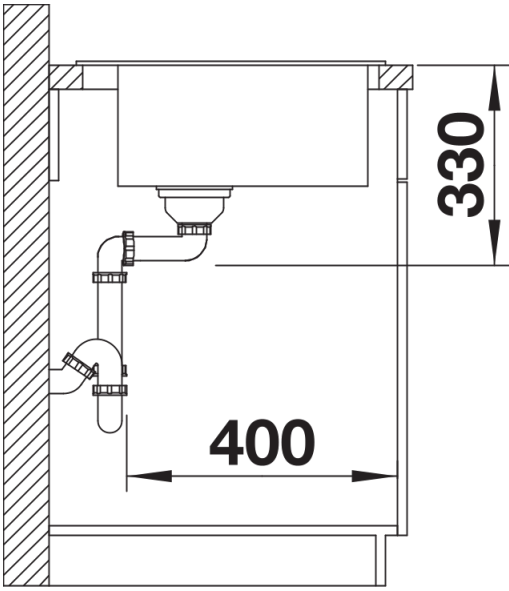

Colours

Available colours:

- black
- anthracite
- rock grey
- volcano grey
- white
- soft white
- tartufo
- coffee

SILGRANIT white

Planning information

- Cut out size: 595 x 490 x R15

Scope of supply

- Waste fitting with space-saving pipe
- 3 ½" basket strainer

Details

Top view

Cut-out

Front view

Side view