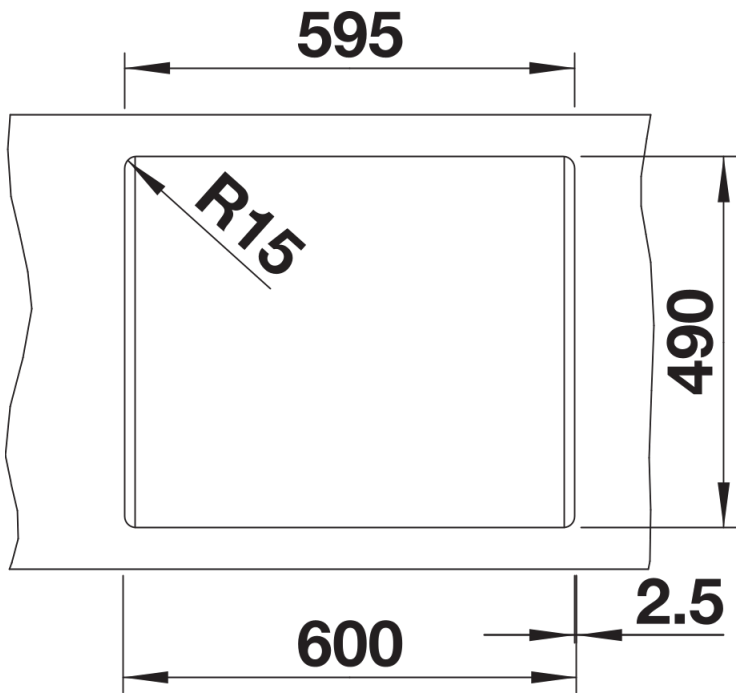

Colours

Available colours:

- black
- anthracite
- rock grey
- volcano grey
- white
- soft white
- tartufo
- coffee

SILGRANIT white

Planning information

- Cut out size: 595 x 490 x R15

Scope of supply

- Waste fitting with space-saving pipe
- 3 ½" basket strainer

Details

Top view

Cut-out

Front view

Side view