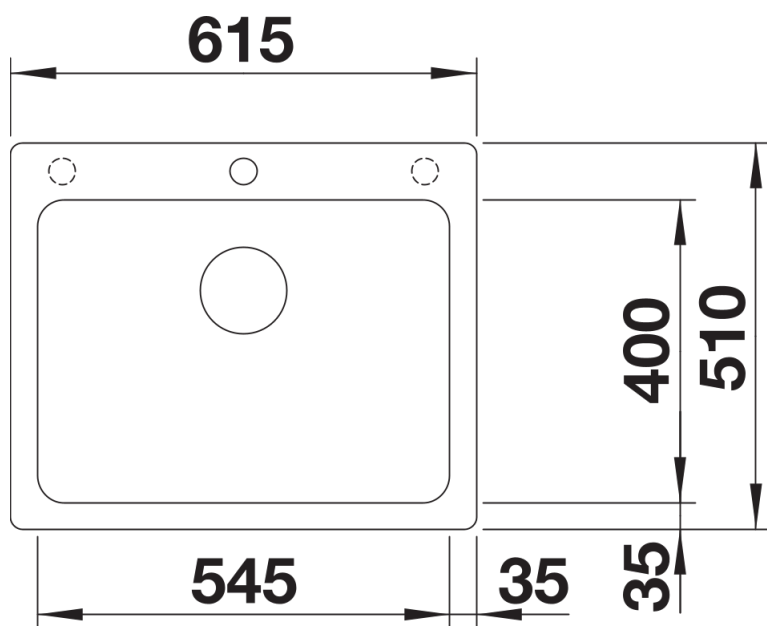

Colours

Available colours:

- black
- anthracite
- rock grey
- volcano grey
- white
- soft white
- tartufo
- coffee

SILGRANIT white

Planning information

- Cut out size: 595 x 490 x R15

Scope of supply

- Waste fitting with space-saving pipe
- 3 ½" basket strainer

Details

Top view

Cut-out

Front view

Side view