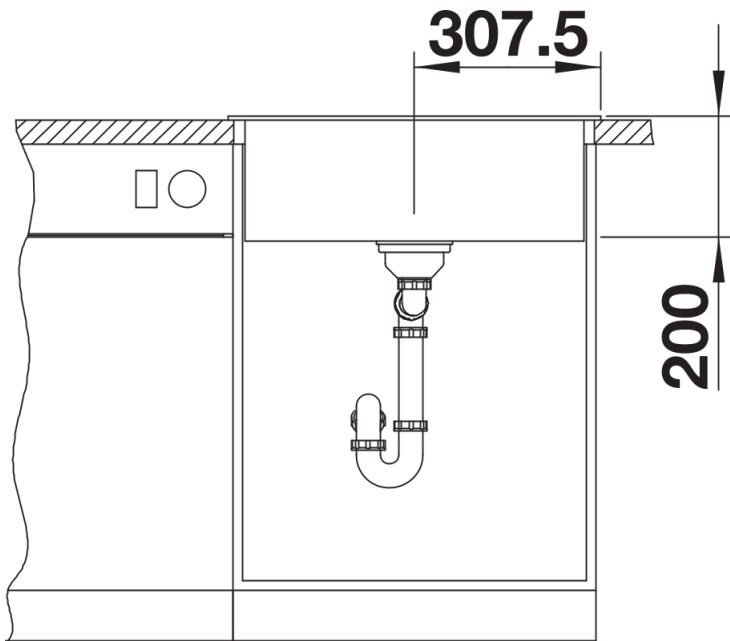

Colours

Available colours:

- black
- anthracite
- rock grey
- volcano grey
- white
- soft white
- tartufo
- coffee

SILGRANIT white

Planning information

- Cut out size: 595 x 490 x R15

Scope of supply

- Waste fitting with space-saving pipe
- 3 ½" basket strainer

Details

Top view

Cut-out

Front view

Side view