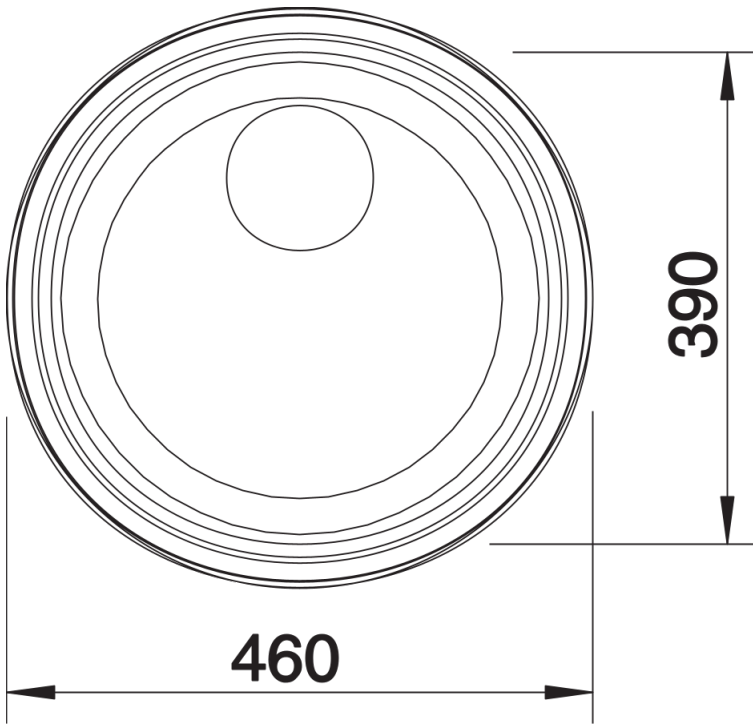

Product information sheet RONDOSOL

Item no. 513306

Benefits

- Timeless sink design
- With 3 ½" basket strainer
- Optional accessories available

Planning information

- Inset cut out size: Diameter 444mm. Undermount cut out size installation without overhang, required Ø 424 mm - for undermount installation add undermount clips 212330.

Scope of supply

- Waste fitting with space-saving pipe
- 3 ½" basket strainer

Details

Top view

Cut-out

Front view

Side view