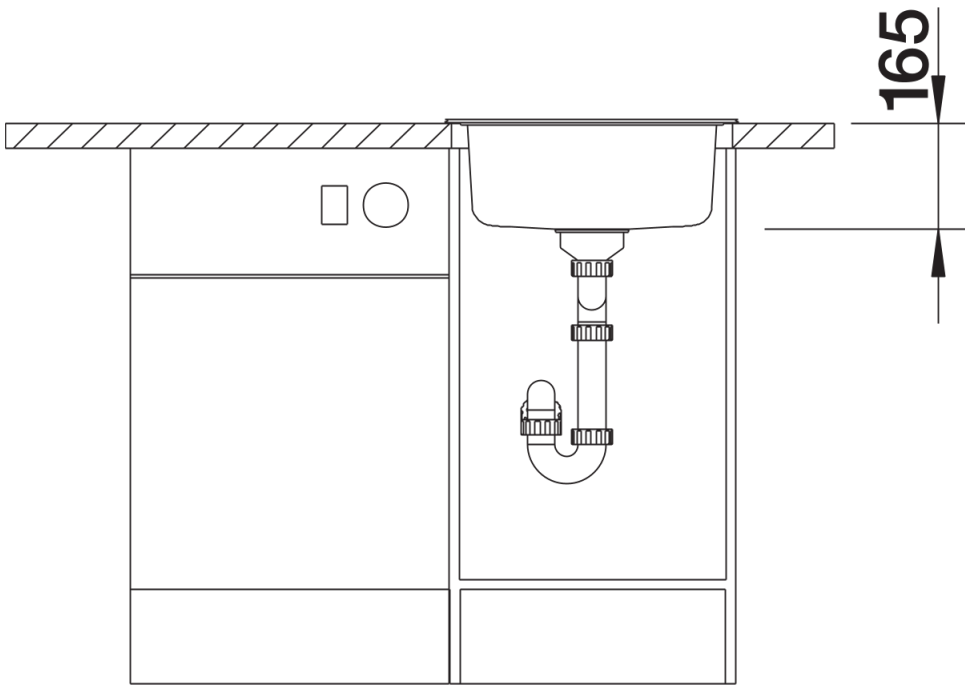

Product information sheet RONDOSOL

Item no. 513306

Benefits

- Timeless sink design
- With 3 ½" basket strainer
- Optional accessories available

Planning information

- Inset cut out size: Diameter 444mm. Undermount cut out size installation without overhang, required Ø 424 mm - for undermount installation add undermount clips 212330.

Scope of supply

- Waste fitting with space-saving pipe
- 3 ½" basket strainer

Details

Top view

Cut-out

Front view

Side view