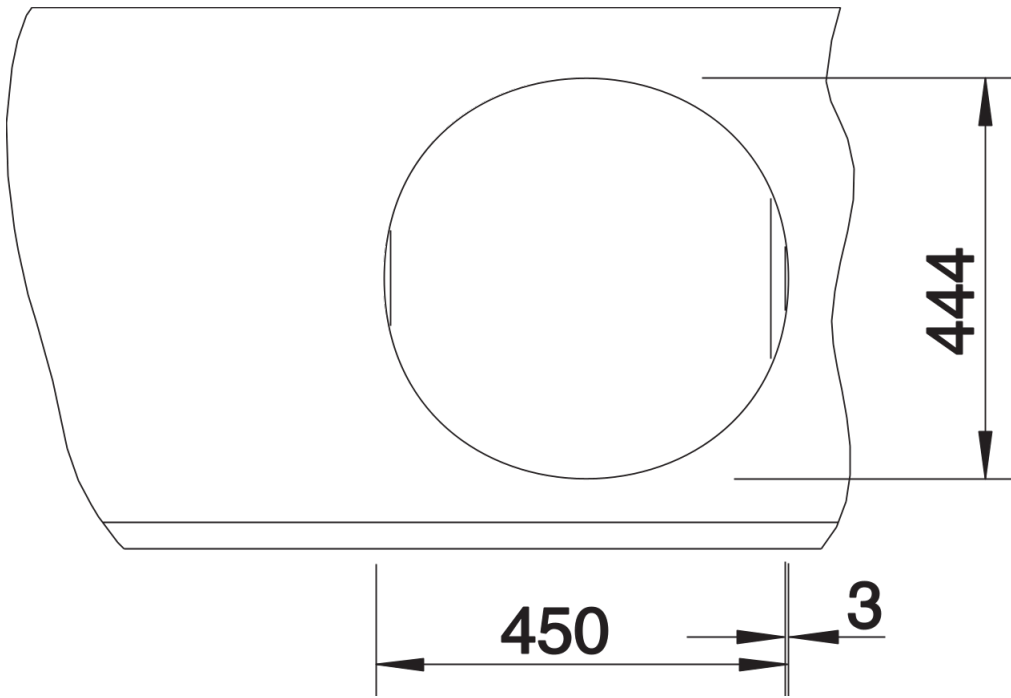

Product information sheet RONDOSOL

Item no. 513306

Benefits

- Timeless sink design
- With 3 ½" basket strainer
- Optional accessories available

Planning information

- Inset cut out size: Diameter 444mm. Undermount cut out size installation without overhang, required Ø 424 mm - for undermount installation add undermount clips 212330.

Scope of supply

- Waste fitting with space-saving pipe
- 3 ½" basket strainer

Details

Top view

Cut-out

Front view

Side view