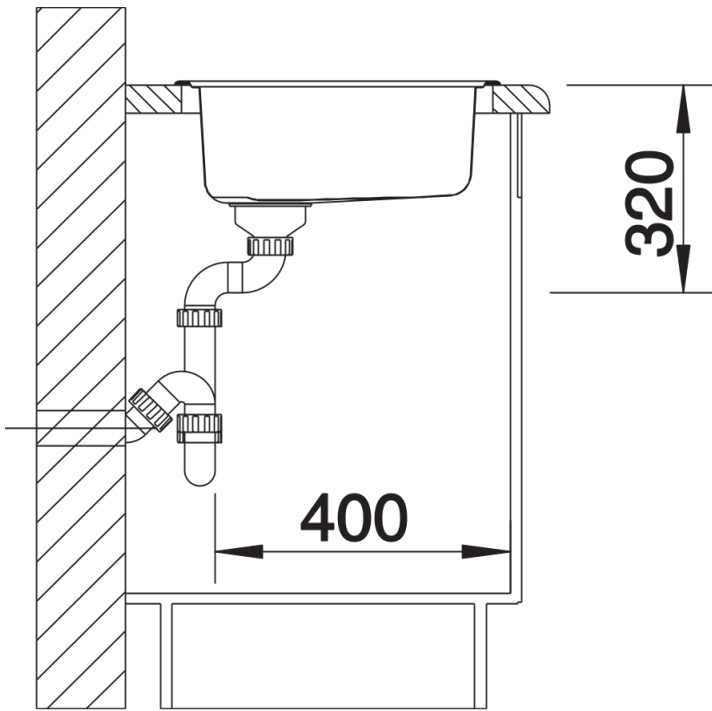

Product information sheet RONDOSOL

Item no. 513306

Benefits

- Timeless sink design
- With 3 ½" basket strainer
- Optional accessories available

Planning information

- Inset cut out size: Diameter 444mm. Undermount cut out size installation without overhang, required Ø 424 mm - for undermount installation add undermount clips 212330.

Scope of supply

- Waste fitting with space-saving pipe
- 3 ½" basket strainer

Details

Top view

Cut-out

Front view

Side view