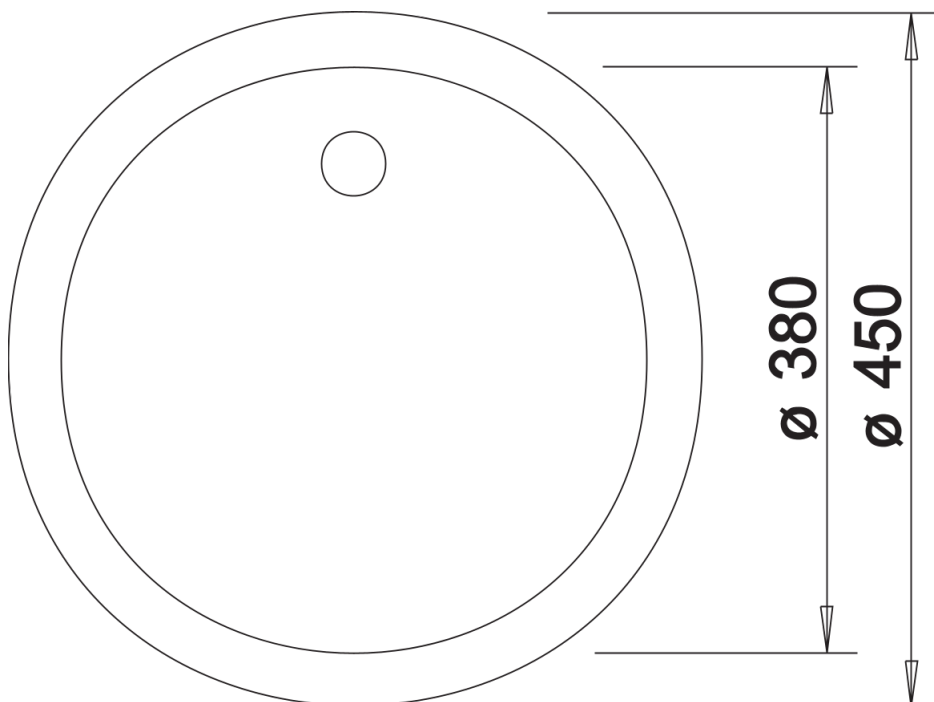

Colours

Available colours:

- black
- anthracite
- volcano grey
- white
- soft white

SILGRANIT white

Planning information

- Cut out size: Diameter 430mm

Scope of supply

- Waste fitting with space-saving pipe
- 3 ½" basket strainer

Details

Top view

Cut-out

Front view

Side view