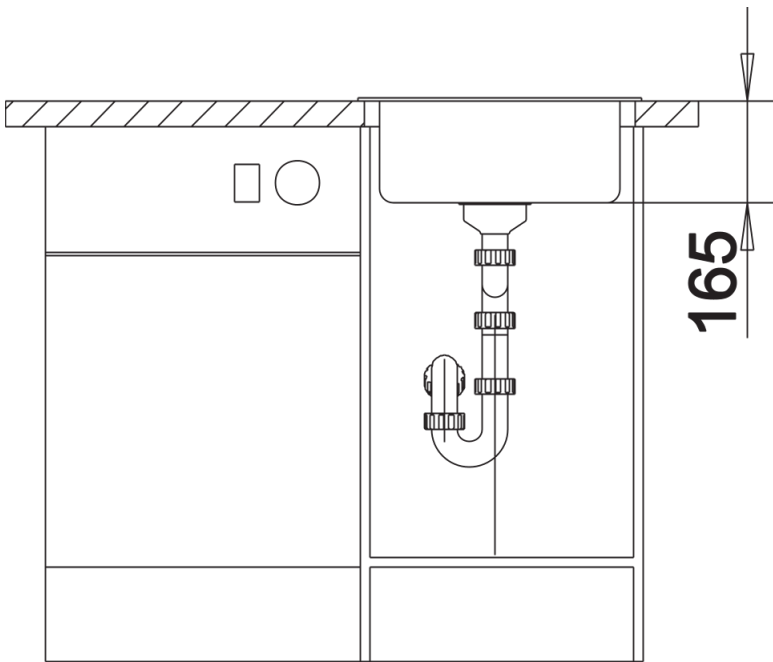

Colours

Available colours:

- black
- anthracite
- volcano grey
- white
- soft white

SILGRANIT white

Planning information

- Cut out size: Diameter 430mm

Scope of supply

- Waste fitting with space-saving pipe
- 3 ½" basket strainer

Details

Top view

Cut-out

Front view

Side view