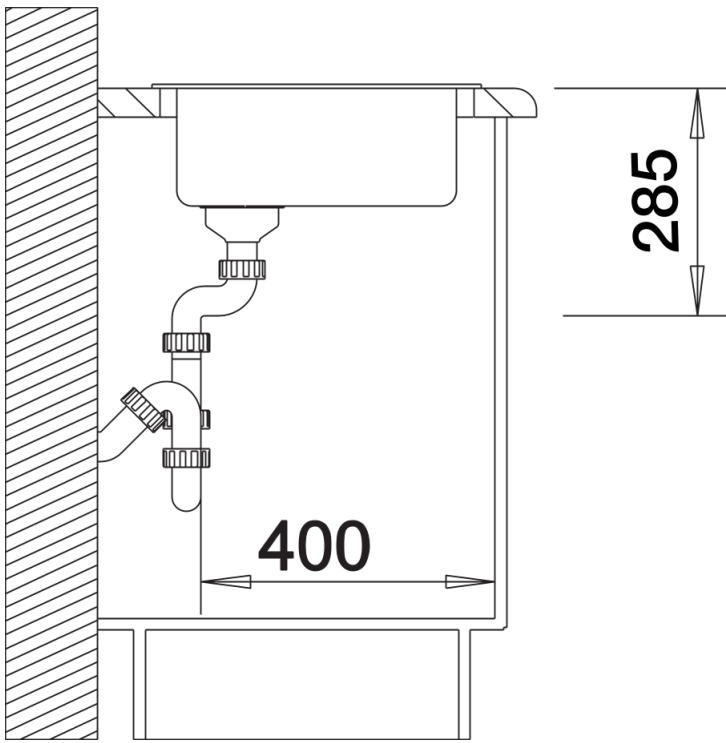

Colours

Available colours:

- black
- anthracite
- volcano grey
- white
- soft white

SILGRANIT white

Planning information

- Cut out size: Diameter 430mm

Scope of supply

- Waste fitting with space-saving pipe
- 3 ½" basket strainer

Details

Top view

Cut-out

Front view

Side view