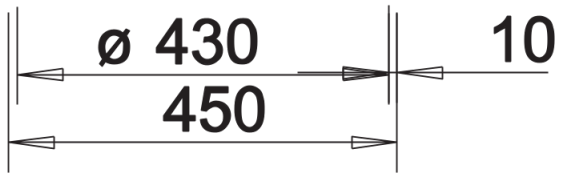

Colours

Available colours:

- black
- anthracite
- volcano grey
- white
- soft white

SILGRANIT white

Planning information

- Cut out size: Diameter 430mm

Scope of supply

- Waste fitting with space-saving pipe
- 3 ½" basket strainer

Details

Top view

Cut-out

Front view

Side view