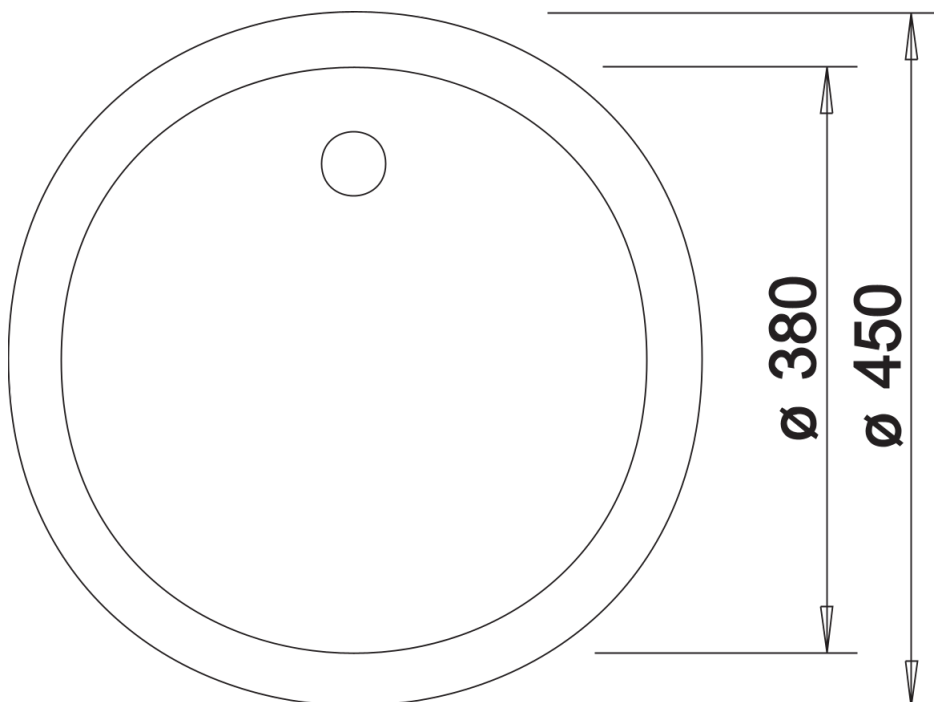

Colours

Available colours:

- black
- anthracite
- volcano grey
- white
- soft white

SILGRANIT anthracite

Planning information

- Cut out size: Diameter 430mm, German warehouse stock, please allow 10 working days

Scope of supply

- Waste fitting with space-saving pipe
- 3 ½" basket strainer

Details

Top view

Cut-out

Front view

Side view