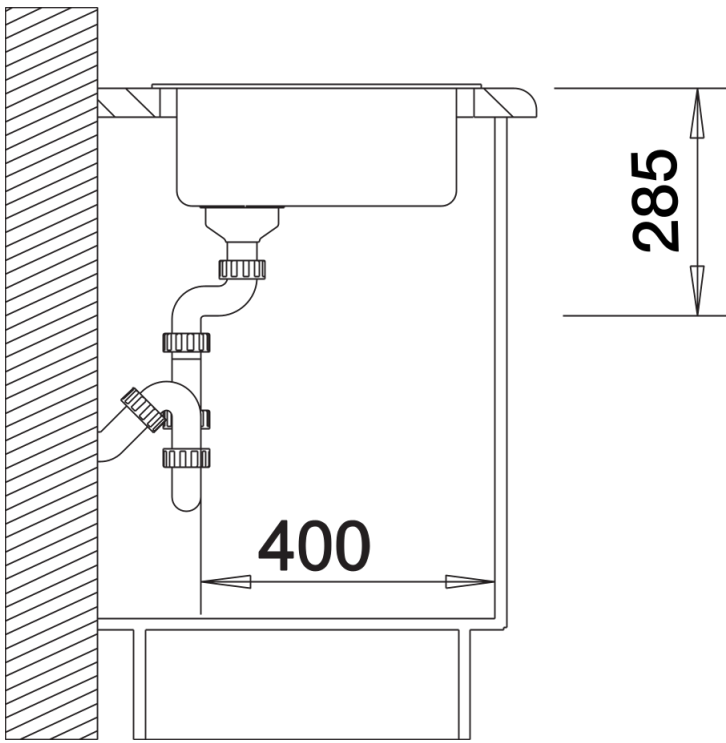

Colours

Available colours:

- black
- anthracite
- volcano grey
- white
- soft white

SILGRANIT anthracite

Planning information

- Cut out size: Diameter 430mm, German warehouse stock, please allow 10 working days

Scope of supply

- Waste fitting with space-saving pipe
- 3 ½" basket strainer

Details

Top view

Cut-out

Front view

Side view