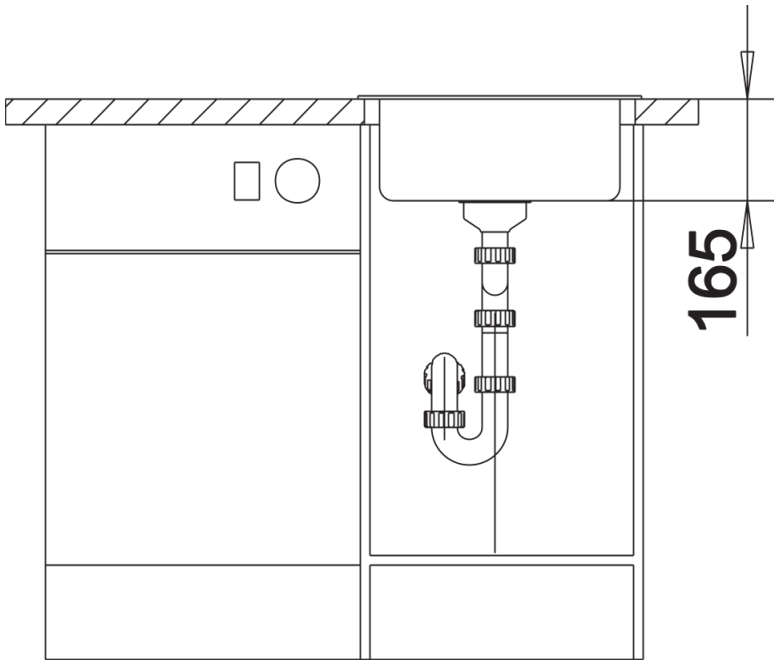

Colours

Available colours:

- black
- anthracite
- volcano grey
- white
- soft white

SILGRANIT anthracite

Planning information

- Cut out size: Diameter 430mm, German warehouse stock, please allow 10 working days

Scope of supply

- Waste fitting with space-saving pipe
- 3 ½" basket strainer

Details

Top view

Cut-out

Front view

Side view