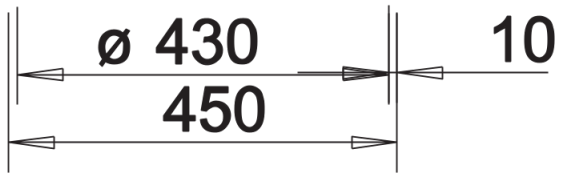

Colours

Available colours:

- black
- anthracite
- volcano grey
- white
- soft white

SILGRANIT anthracite

Planning information

- Cut out size: Diameter 430mm, German warehouse stock, please allow 10 working days

Scope of supply

- Waste fitting with space-saving pipe
- 3 ½" basket strainer

Details

Top view

Cut-out

Front view

Side view