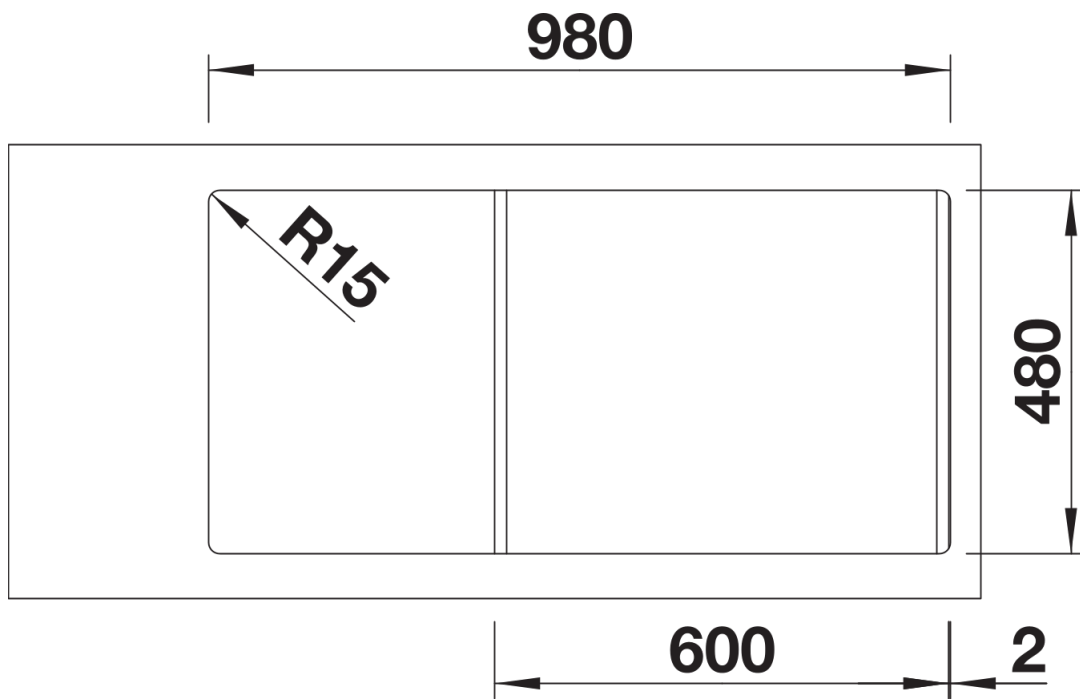

Product information sheet SONA XL 6 S

Item no. 519692

Benefits

- Modern independent design
- Particularly spacious XL bowl for even more room when washing dishes
- Generous, strikingly-profiled tap ledge
- Specially for the 60 cm base cabinet

Colours

SILGRANIT white

Available colours:

- black
- anthracite
- rock grey
- volcano grey
- white
- soft white
- tartufo
- coffee

Planning information

- Cut out: 980 x 480 x R15
- Universal handing

Scope of supply

- Waste fitting with space-saving pipe
- 3 ½" basket strainer

Details

Top view

Cut-out

Front view

Side view