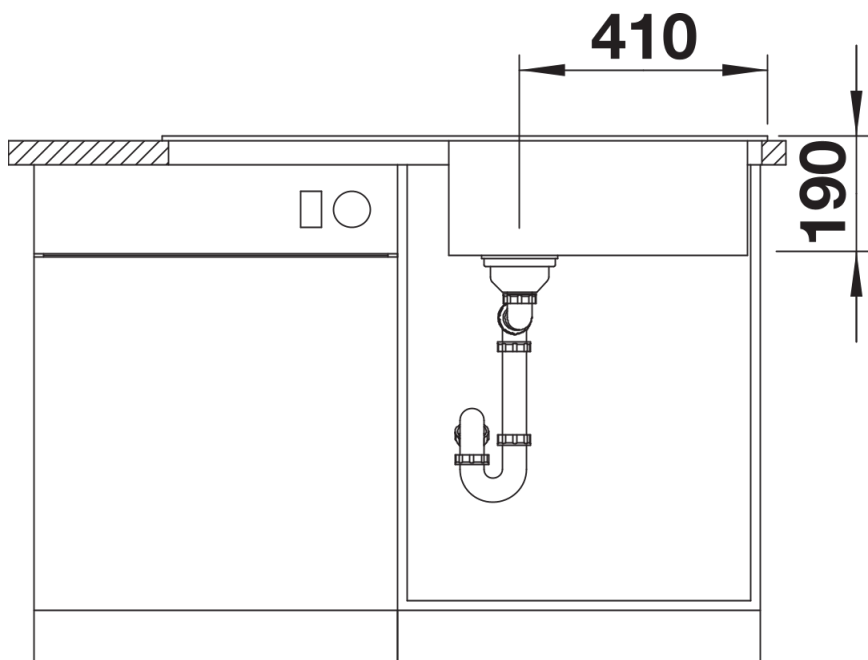

Product information sheet SONA XL 6 S

Item no. 519692

Benefits

- Modern independent design
- Particularly spacious XL bowl for even more room when washing dishes
- Generous, strikingly-profiled tap ledge
- Specially for the 60 cm base cabinet

Colours

SILGRANIT white

Available colours:

- black
- anthracite
- rock grey
- volcano grey
- white
- soft white
- tartufo
- coffee

Planning information

- Cut out: 980 x 480 x R15
- Universal handing

Scope of supply

- Waste fitting with space-saving pipe
- 3 ½" basket strainer

Details

Top view

Cut-out

Front view

Side view