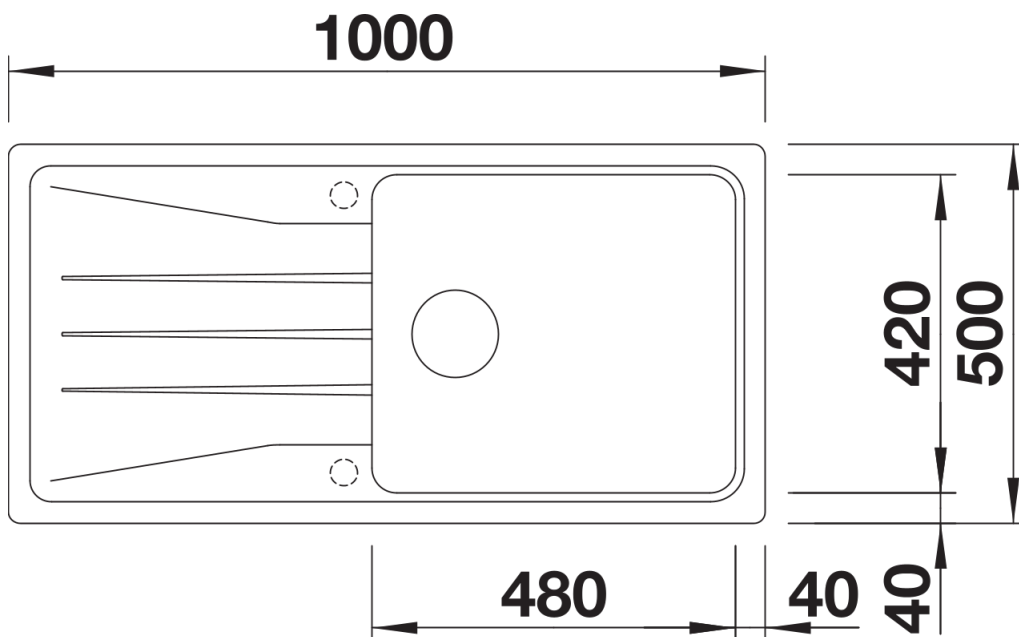

Product information sheet SONA XL 6 S

Item no. 519692

Benefits

- Modern independent design
- Particularly spacious XL bowl for even more room when washing dishes
- Generous, strikingly-profiled tap ledge
- Specially for the 60 cm base cabinet

Colours

SILGRANIT white

Available colours:

- black
- anthracite
- rock grey
- volcano grey
- white
- soft white
- tartufo
- coffee

Planning information

- Cut out: 980 x 480 x R15
- Universal handing

Scope of supply

- Waste fitting with space-saving pipe
- 3 ½" basket strainer

Details

Top view

Cut-out

Front view

Side view