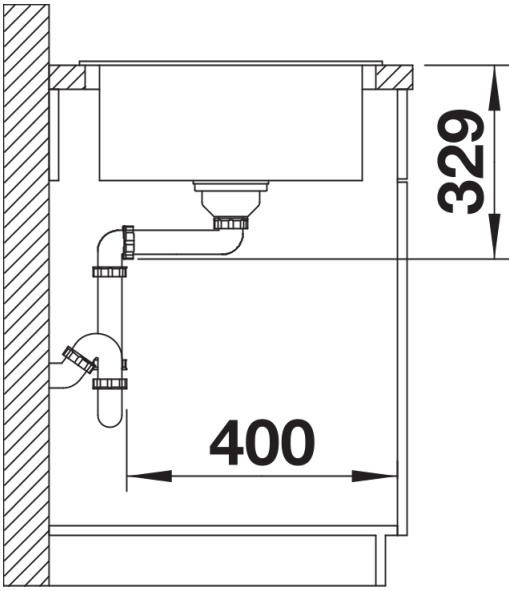

Product information sheet SONA XL 6 S

Item no. 519692

Benefits

- Modern independent design
- Particularly spacious XL bowl for even more room when washing dishes
- Generous, strikingly-profiled tap ledge
- Specially for the 60 cm base cabinet

Colours

SILGRANIT white

Available colours:

- black
- anthracite
- rock grey
- volcano grey
- white
- soft white
- tartufo
- coffee

Planning information

- Cut out: 980 x 480 x R15
- Universal handing

Scope of supply

- Waste fitting with space-saving pipe
- 3 ½" basket strainer

Details

Top view

Cut-out

Front view

Side view