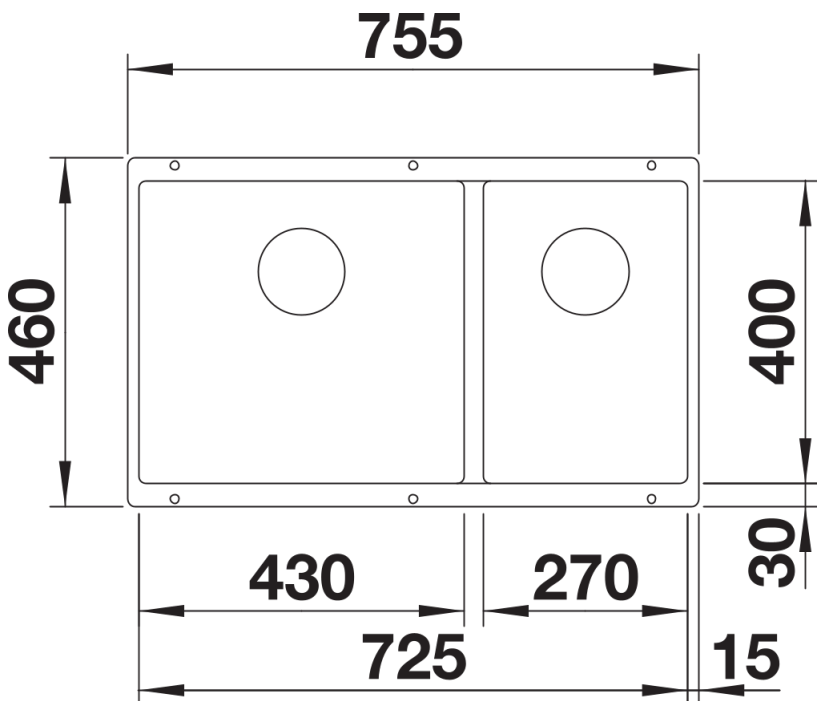

Colours

Available colours:

- black
- anthracite
- rock grey
- volcano grey
- white
- soft white
- tartufo
- coffee

SILGRANIT anthracite

Planning information

- Cut out size: 725 x 400 x R10

Scope of supply

- Waste fitting with space-saving pipe
- two 3 ½" InFino basket strainers

Details

Top view

Cut-out

Front view

Side view