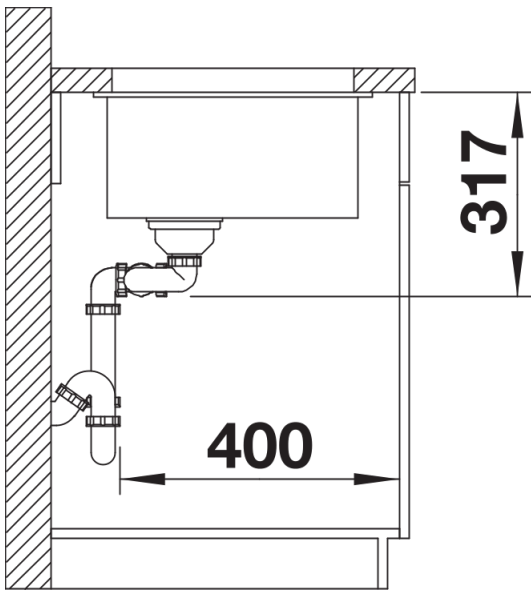

Colours

Available colours:

- black
- anthracite
- rock grey
- volcano grey
- white
- soft white
- tartufo
- coffee

SILGRANIT anthracite

Planning information

- Cut out size: 725 x 400 x R10

Scope of supply

- Waste fitting with space-saving pipe
- two 3 ½" InFino basket strainers

Details

Top view

Cut-out

Front view

Side view