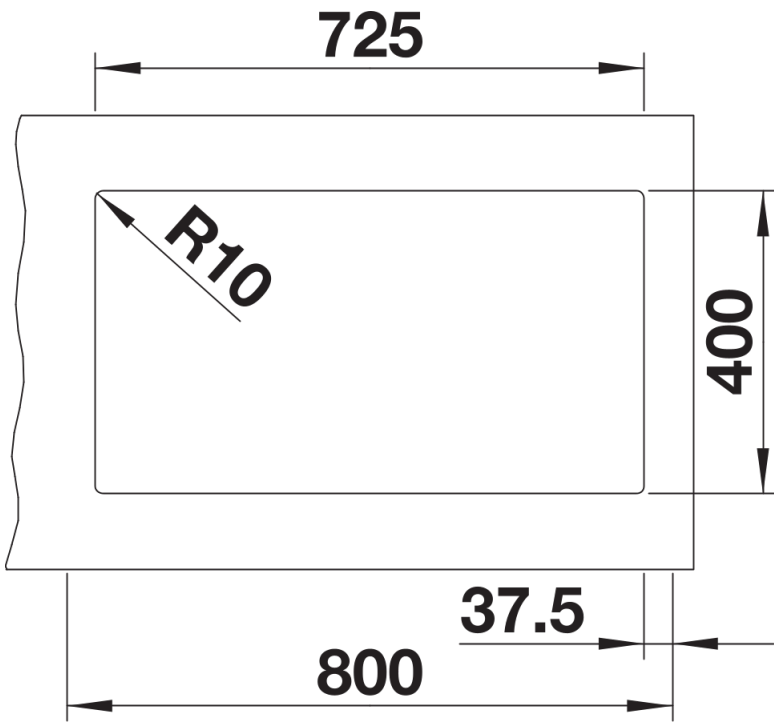

Colours

Available colours:

- black
- anthracite
- rock grey
- volcano grey
- white
- soft white
- tartufo
- coffee

SILGRANIT anthracite

Planning information

- Cut out size: 725 x 400 x R10

Scope of supply

- Waste fitting with space-saving pipe
- two 3 ½" InFino basket strainers

Details

Top view

Cut-out

Front view

Side view