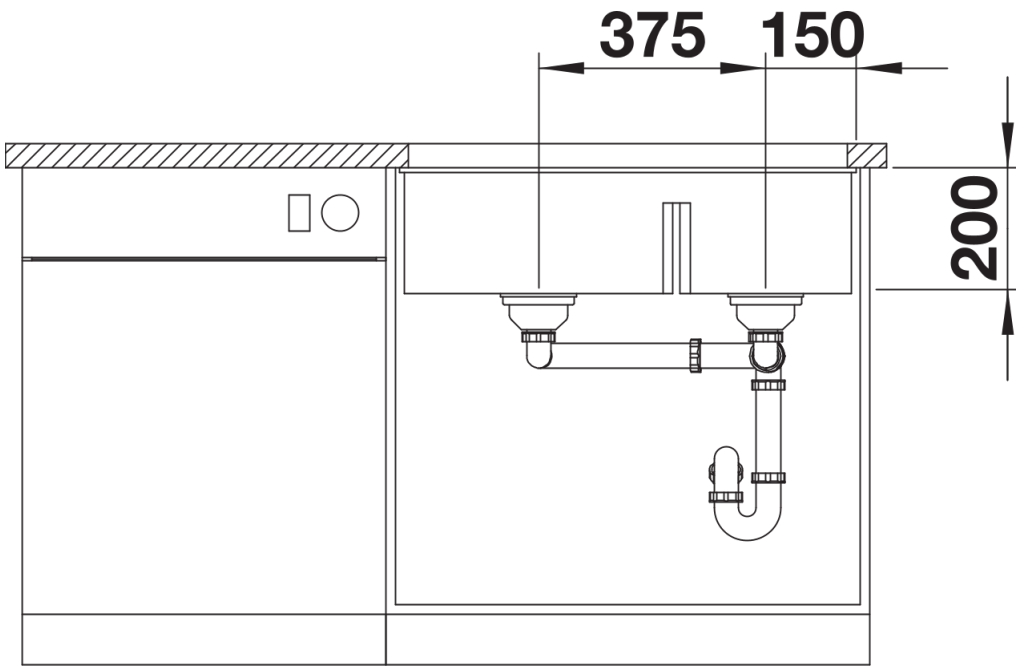

Product information sheet SUBLINE 430/270-U

Item no. 523151

Benefits

- Undermount bowl for discerning demands on design
- Undermount bowl for solid surface worktops
- Timelessly elegant, contoured bowl design
- Entire system for a wide variety of plans featuring large and small bowls
- High-quality features with covered C-overflow and InFino drain system – elegantly integrated and easy-care

Colours

Available colours:

- black
- anthracite
- rock grey
- volcano grey
- white
- soft white
- tartufo
- coffee

SILGRANIT anthracite

Planning information

- Cut out size: 725 x 400 x R10

Scope of supply

- Waste fitting with space-saving pipe
- two 3 ½" InFino basket strainers

Details

Top view

Cut-out

Front view

Side view