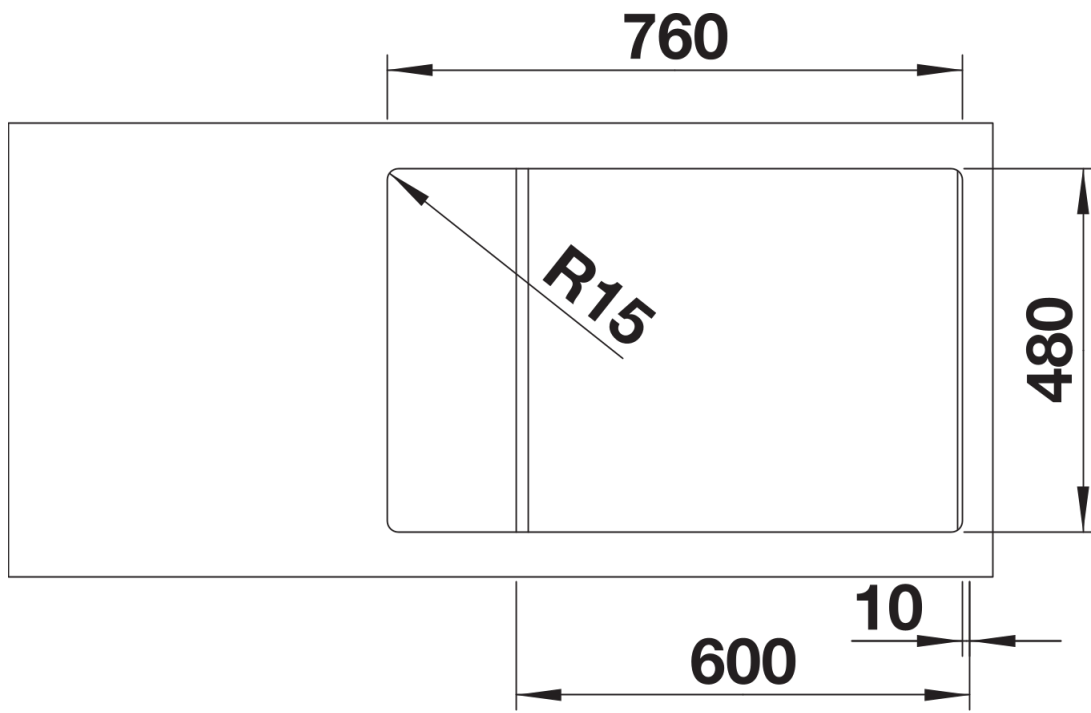

Product information sheet ZIA XL 6 S Compact

Item no. 523273

Benefits

- Modern design with clear lines
- Extra large bowl for maximum comfort
- Compact outer dimensions thanks to reduced draining area
- Can be installed reversibly

Colours

Available colours:

- black
- anthracite
- volcano grey
- white
- soft white

SILGRANIT anthracite

Planning information

- Cut out size: 760 x 480 x R15, Universal handing

Scope of supply

- Waste fitting with space-saving pipe
- 3 ½" basket strainer

Details

Top view

Cut-out

Front view

Side view