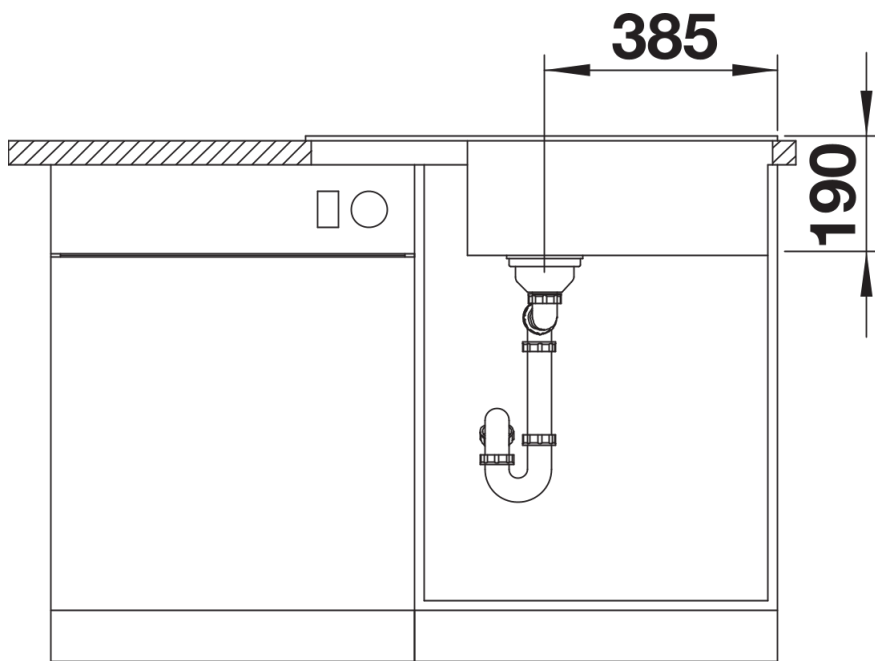

Colours

Available colours:

- black
- anthracite
- volcano grey
- white
- soft white

SILGRANIT anthracite

Planning information

- Cut out size: 760 x 480 x R15, Universal handing

Scope of supply

- Waste fitting with space-saving pipe
- 3 ½" basket strainer

Details

Top view

Cut-out

Front view

Side view