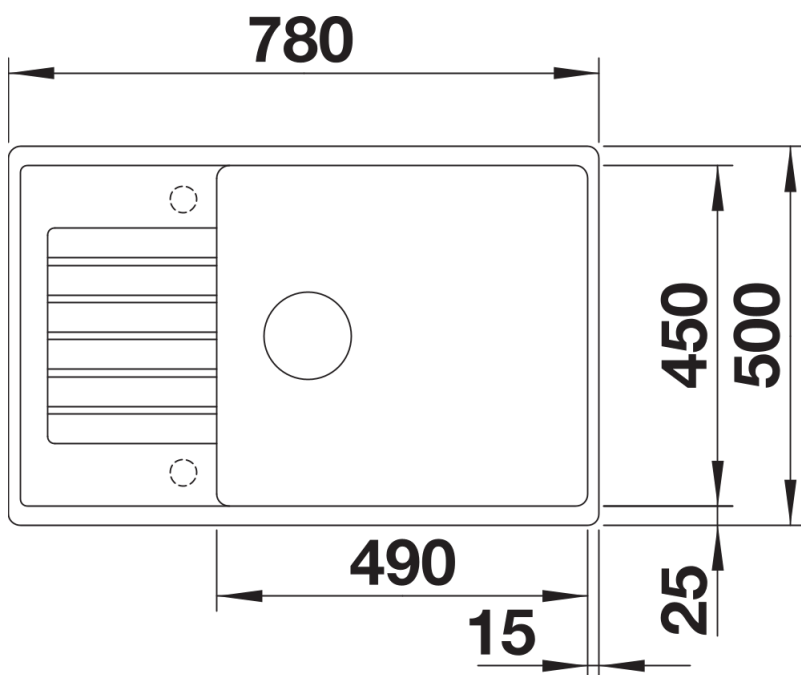

Colours

Available colours:

- black
- anthracite
- volcano grey
- white
- soft white

SILGRANIT anthracite

Planning information

- Cut out size: 760 x 480 x R15, Universal handing

Scope of supply

- Waste fitting with space-saving pipe
- 3 ½" basket strainer

Details

Top view

Cut-out

Front view

Side view