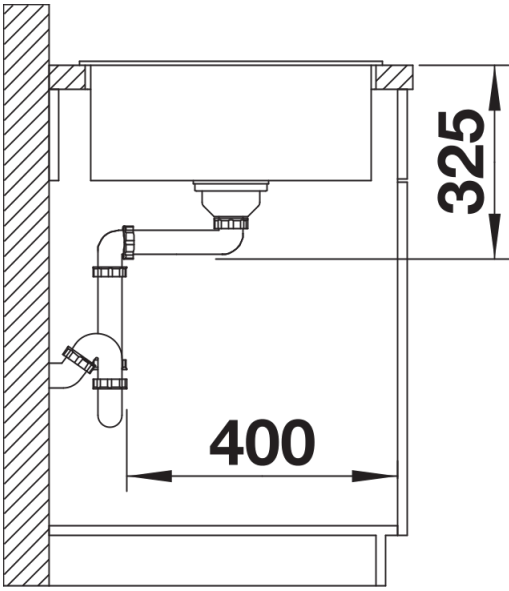

Colours

Available colours:

- black
- anthracite
- volcano grey
- white
- soft white

SILGRANIT anthracite

Planning information

- Cut out size: 760 x 480 x R15, Universal handing

Scope of supply

- Waste fitting with space-saving pipe
- 3 ½" basket strainer

Details

Top view

Cut-out

Front view

Side view