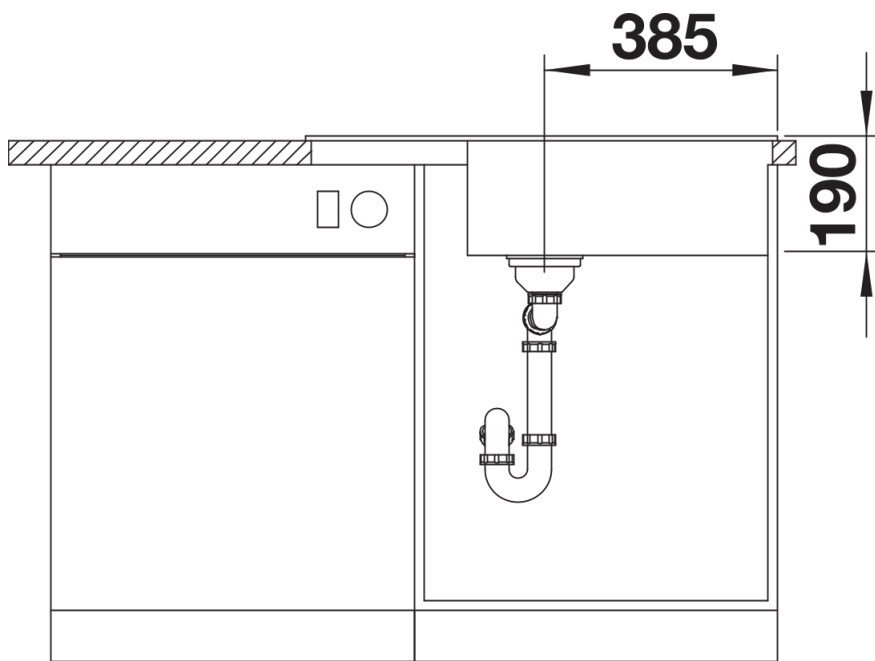

Colours

Available colours:

- black
- anthracite
- volcano grey
- white
- soft white

SILGRANIT white

Planning information

- Cut out size: 760 x 480 x R15, Universal handing

Scope of supply

- Waste fitting with space-saving pipe
- 3 1/2" basket strainer

Details

Top view

Cut-out

Front view

Side view