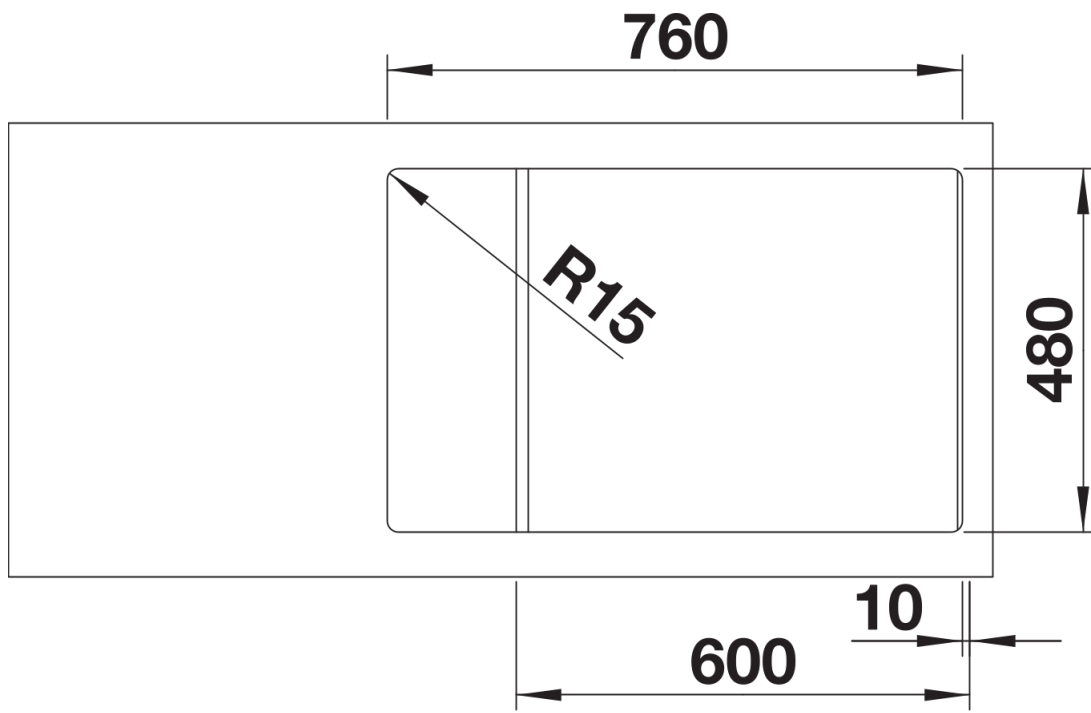

Product information sheet ZIA XL 6 S Compact

Item no. 523277

Benefits

- Modern design with clear lines
- Extra large bowl for maximum comfort
- Compact outer dimensions thanks to reduced draining area
- Can be installed reversibly

Colours

Available colours:

- black
- anthracite
- volcano grey
- white
- soft white

SILGRANIT white

Planning information

- Cut out size: 760 x 480 x R15, Universal handing

Scope of supply

- Waste fitting with space-saving pipe
- 3 1/2" basket strainer

Details

Top view

Cut-out

Front view

Side view