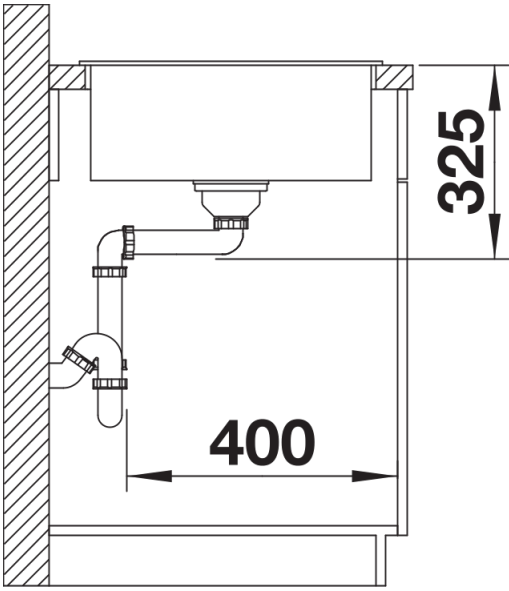

Colours

Available colours:

- black
- anthracite
- volcano grey
- white
- soft white

SILGRANIT white

Planning information

- Cut out size: 760 x 480 x R15, Universal handing

Scope of supply

- Waste fitting with space-saving pipe
- 3 1/2" basket strainer

Details

Top view

Cut-out

Front view

Side view