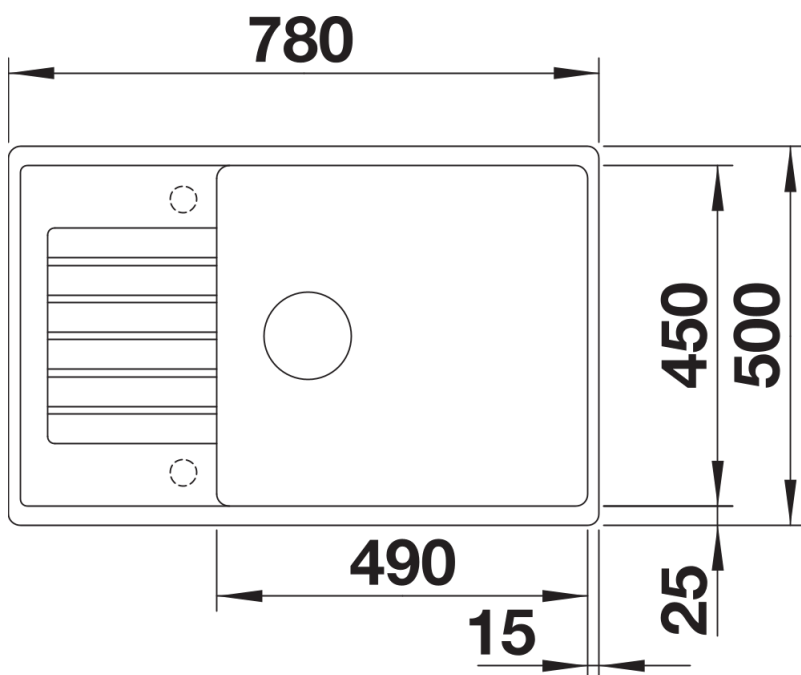

Colours

Available colours:

- black
- anthracite
- volcano grey
- white
- soft white

SILGRANIT white

Planning information

- Cut out size: 760 x 480 x R15, Universal handing

Scope of supply

- Waste fitting with space-saving pipe
- 3 1/2" basket strainer

Details

Top view

Cut-out

Front view

Side view