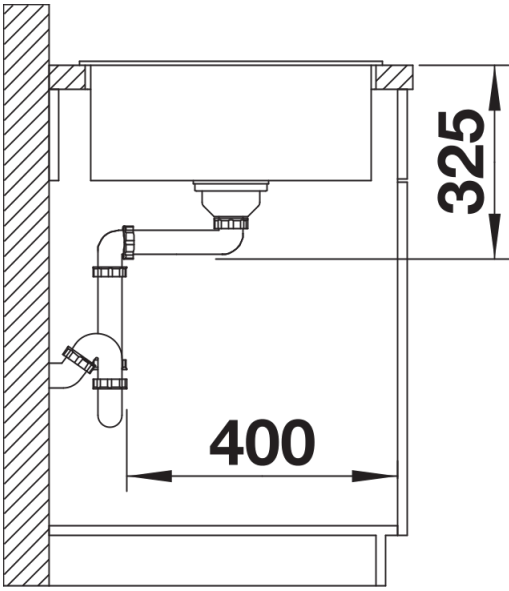

## Planning information

---

- Cut out size: 760 x 480 x R15, Universal handing

## Scope of supply

---

- Waste fitting with space-saving pipe
- 3 ½" basket strainer
- German warehouse stock
- please allow 10 working days

## Details

---

Top view

Cut-out

Front view

Side view