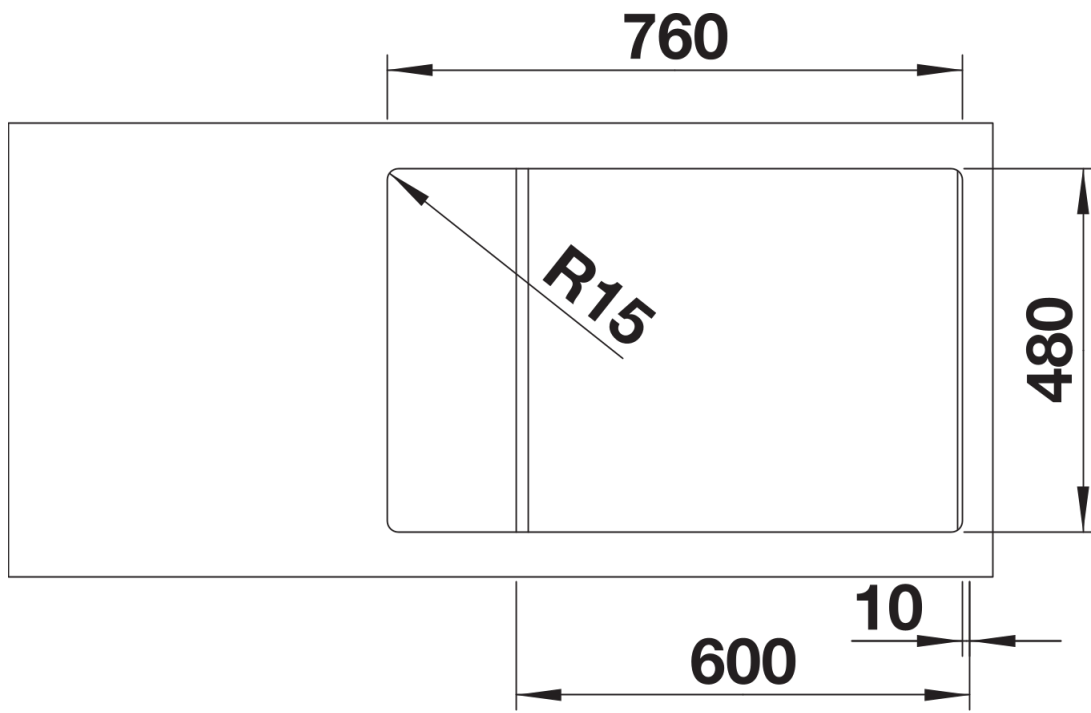

## Planning information

---

- Cut out size: 760 x 480 x R15, Universal handing

## Scope of supply

---

- Waste fitting with space-saving pipe
- 3 ½" basket strainer
- German warehouse stock
- please allow 10 working days

## Details

---

Top view

Cut-out

Front view

Side view