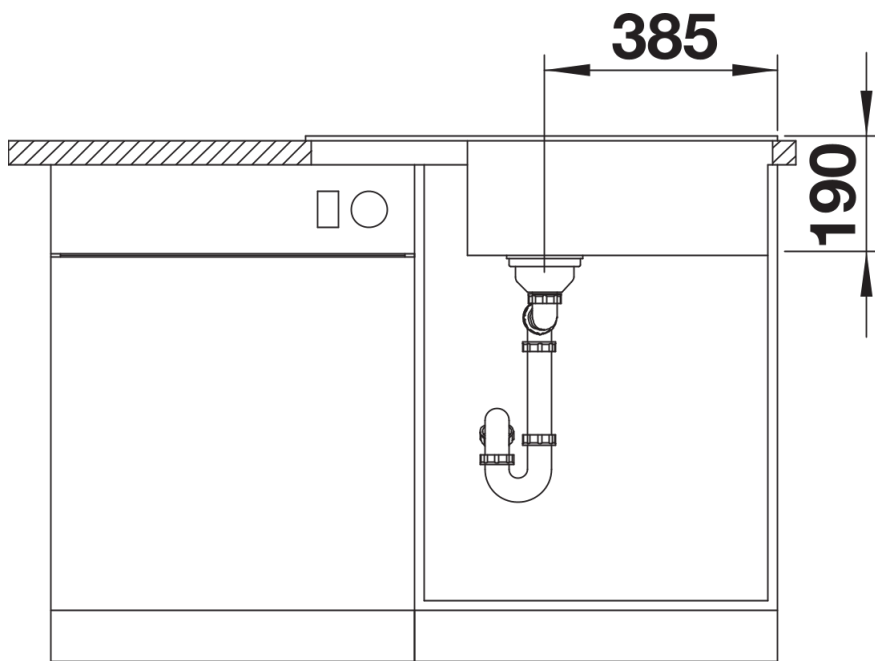

## Planning information

---

- Cut out size: 760 x 480 x R15, Universal handing

## Scope of supply

---

- Waste fitting with space-saving pipe
- 3 ½" basket strainer
- German warehouse stock
- please allow 10 working days

## Details

---

Top view

Cut-out

Front view

Side view