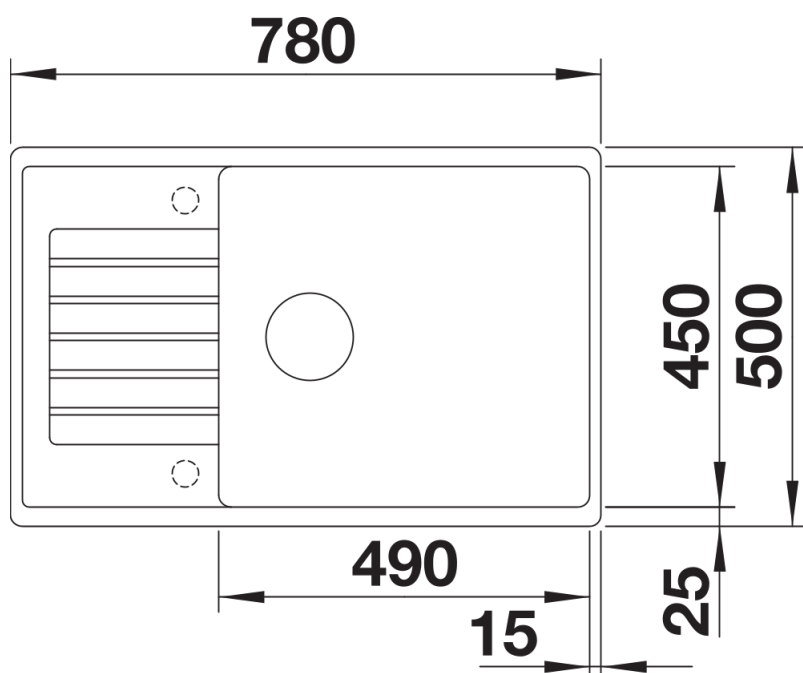

## Planning information

---

- Cut out size: 760 x 480 x R15, Universal handing

## Scope of supply

---

- Waste fitting with space-saving pipe
- 3 ½" basket strainer
- German warehouse stock
- please allow 10 working days

## Details

---

Top view

Cut-out

Front view

Side view