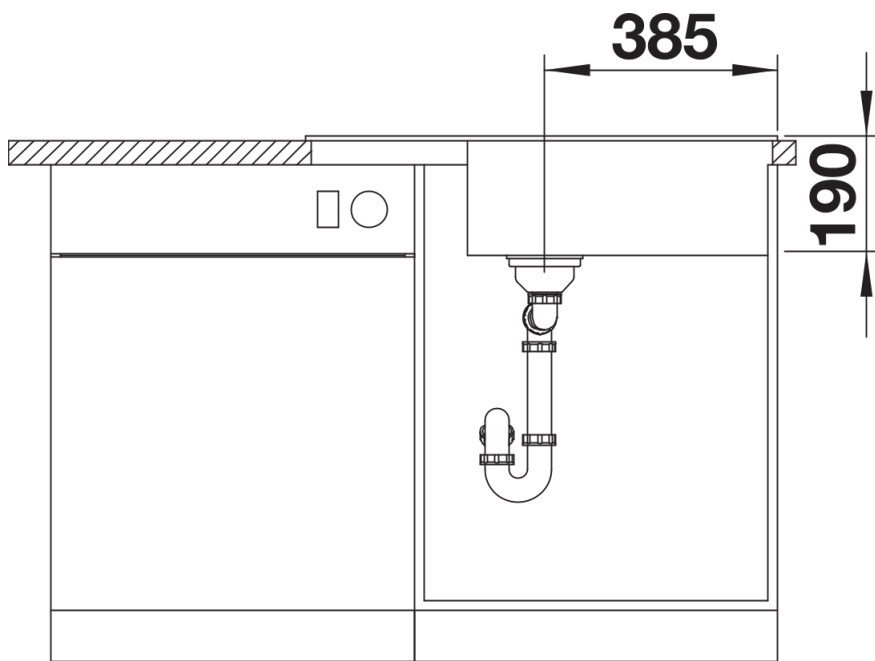

Colours

Available colours:

- black
- anthracite
- volcano grey
- white
- soft white

SILGRANIT soft white

Planning information

- Cut out size: 760 x 480 x R15, Universal handing

Scope of supply

- Waste fitting with space-saving pipe
- 3 1/2" basket strainer

Details

Top view

Cut-out

Front view

Side view