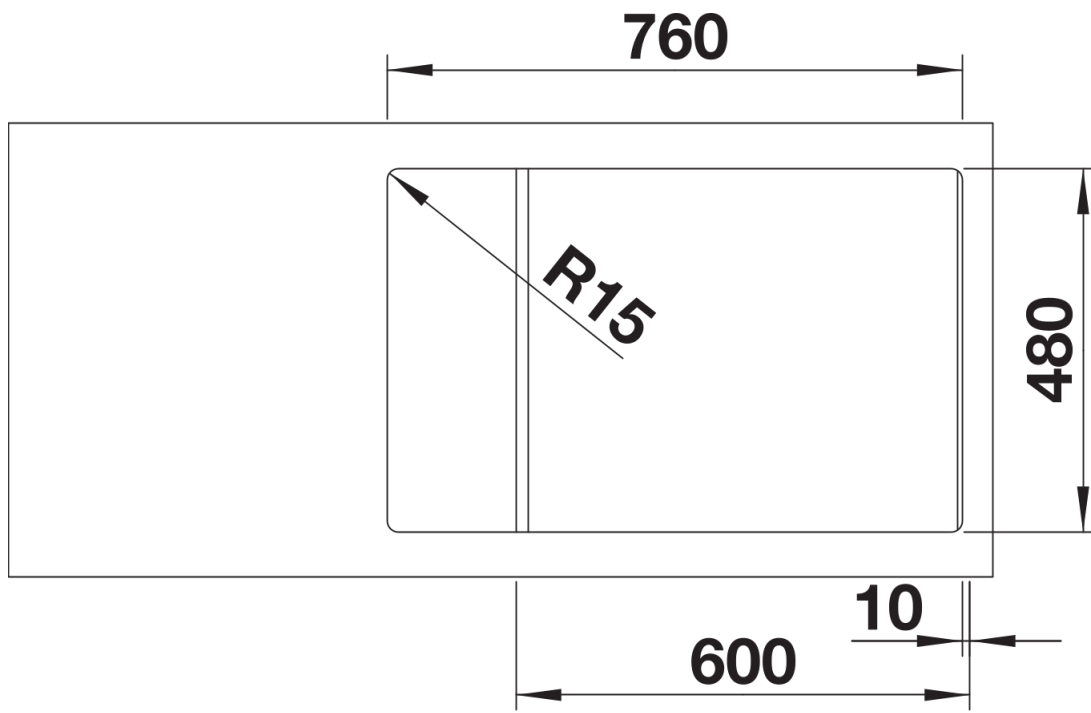

Product information sheet ZIA XL 6 S Compact

Item no. 527214

Benefits

- Modern design with clear lines
- Extra large bowl for maximum comfort
- Compact outer dimensions thanks to reduced draining area
- Can be installed reversibly

Colours

Available colours:

- black
- anthracite
- volcano grey
- white
- soft white

SILGRANIT soft white

Planning information

- Cut out size: 760 x 480 x R15, Universal handing

Scope of supply

- Waste fitting with space-saving pipe
- 3 1/2" basket strainer

Details

Top view

Cut-out

Front view

Side view