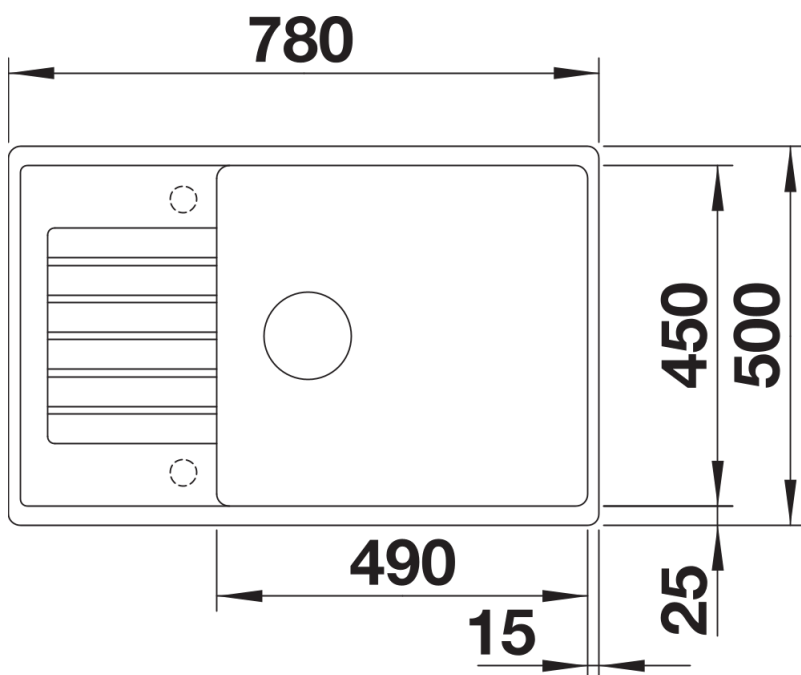

Colours

Available colours:

- black
- anthracite
- volcano grey
- white
- soft white

SILGRANIT soft white

Planning information

- Cut out size: 760 x 480 x R15, Universal handing

Scope of supply

- Waste fitting with space-saving pipe
- 3 1/2" basket strainer

Details

Top view

Cut-out

Front view

Side view