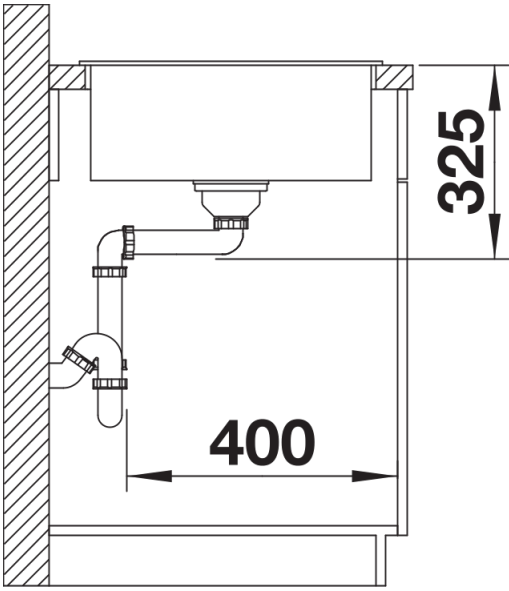

Colours

Available colours:

- black
- anthracite
- volcano grey
- white
- soft white

SILGRANIT soft white

Planning information

- Cut out size: 760 x 480 x R15, Universal handing

Scope of supply

- Waste fitting with space-saving pipe
- 3 1/2" basket strainer

Details

Top view

Cut-out

Front view

Side view