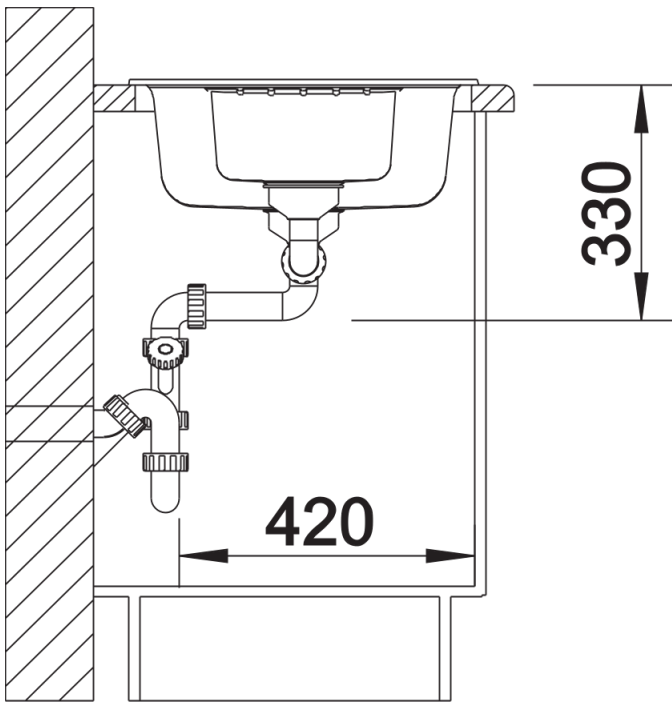

Product information sheet ZIA 6 S

Item no. 514742

Benefits

- Modern design with clear lines
- Straight lined outer contour emphasised by the narrow rim
- Characteristic tap ledge as a frame that enlarges the drainer
- Spacious main bowl for comfortable working
- Large additional bowl with 3 ½" basket strainer
- Can be installed reversibly

Colours

Available colours:

- black
- anthracite
- volcano grey
- white
- soft white

SILGRANIT white

Planning information

- Cut out size: 980 x 480 x R15, Universal handing

Scope of supply

- Waste fitting with space-saving pipe
- two 3 ½" basket strainers

Details

Top view

Cut-out

Front view

Side view