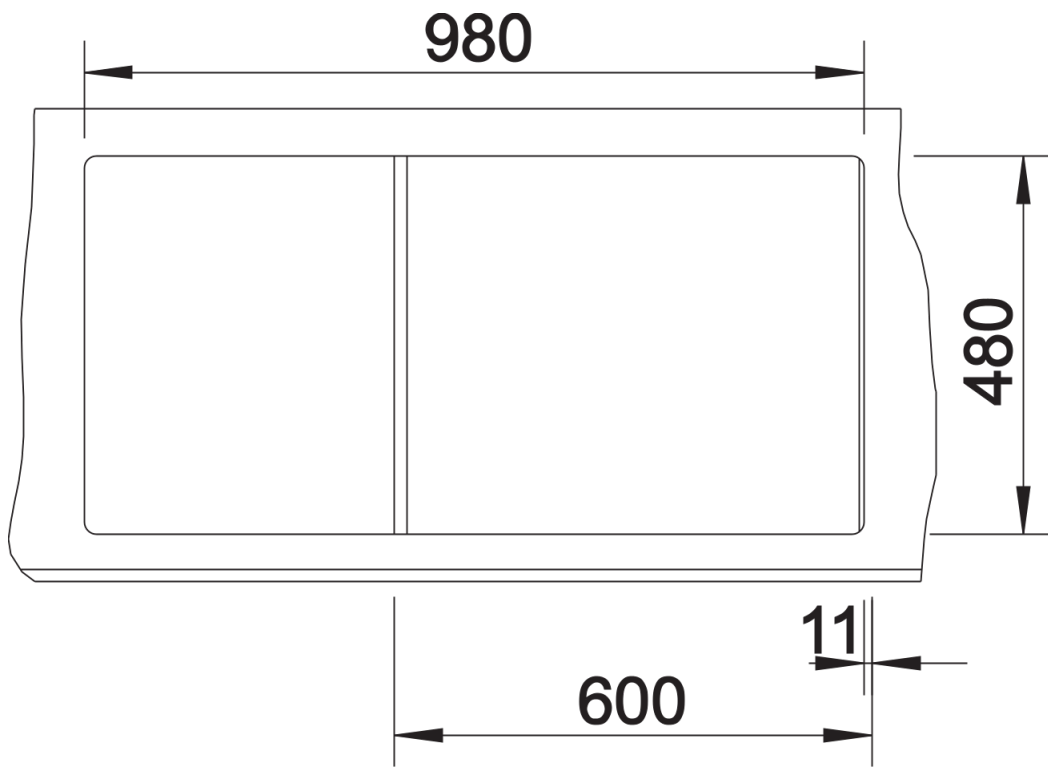

Product information sheet ZIA 6 S

Item no. 514742

Benefits

- Modern design with clear lines
- Straight lined outer contour emphasised by the narrow rim
- Characteristic tap ledge as a frame that enlarges the drainer
- Spacious main bowl for comfortable working
- Large additional bowl with 3 ½" basket strainer
- Can be installed reversibly

Colours

Available colours:

- black
- anthracite
- volcano grey
- white
- soft white

SILGRANIT white

Planning information

- Cut out size: 980 x 480 x R15, Universal handing

Scope of supply

- Waste fitting with space-saving pipe
- two 3 ½" basket strainers

Details

Top view

Cut-out

Front view

Side view