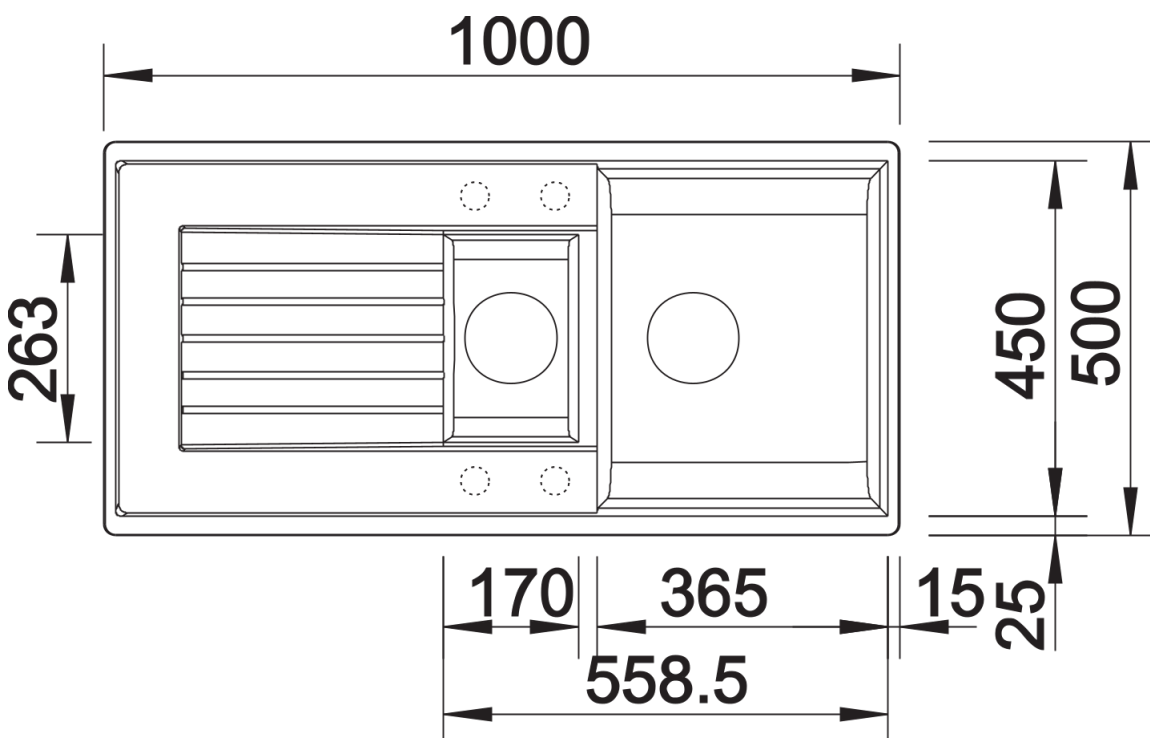

Product information sheet ZIA 6 S

Item no. 514742

Benefits

- Modern design with clear lines
- Straight lined outer contour emphasised by the narrow rim
- Characteristic tap ledge as a frame that enlarges the drainer
- Spacious main bowl for comfortable working
- Large additional bowl with 3 ½" basket strainer
- Can be installed reversibly

Colours

Available colours:

- black
- anthracite
- volcano grey
- white
- soft white

SILGRANIT white

Planning information

- Cut out size: 980 x 480 x R15, Universal handing

Scope of supply

- Waste fitting with space-saving pipe
- two 3 ½" basket strainers

Details

Top view

Cut-out

Front view

Side view