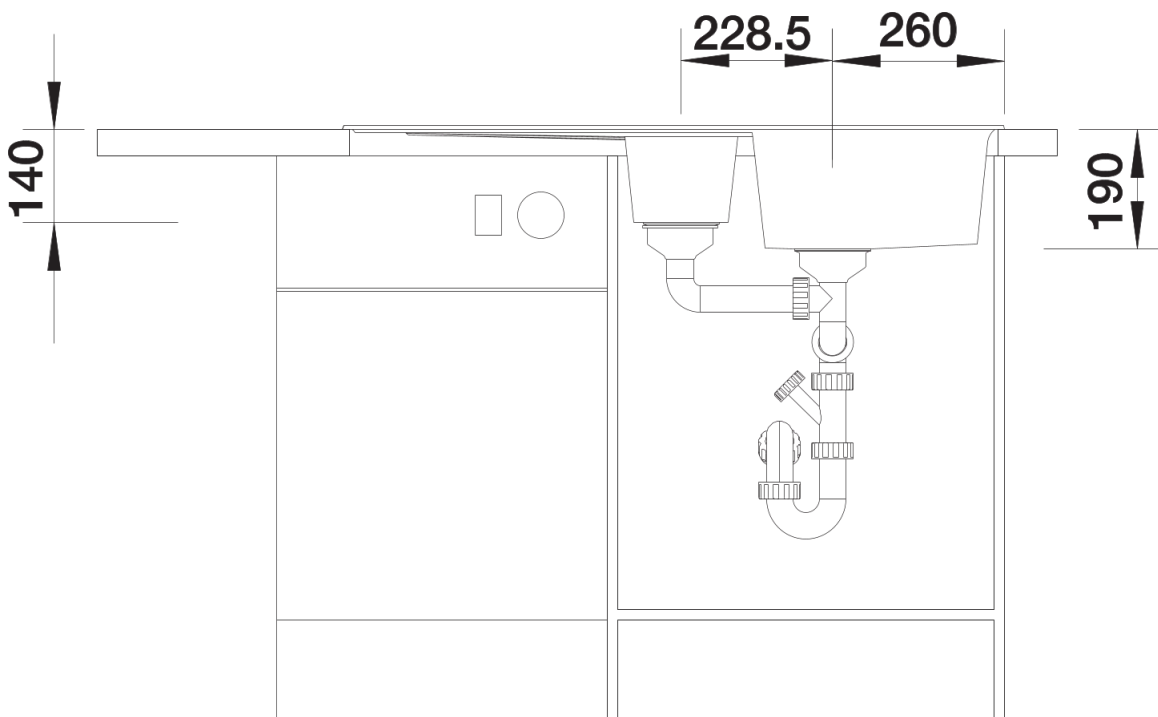

Product information sheet ZIA 6 S

Item no. 514742

Benefits

- Modern design with clear lines
- Straight lined outer contour emphasised by the narrow rim
- Characteristic tap ledge as a frame that enlarges the drainer
- Spacious main bowl for comfortable working
- Large additional bowl with 3 ½" basket strainer
- Can be installed reversibly

Colours

Available colours:

- black
- anthracite
- volcano grey
- white
- soft white

SILGRANIT white

Planning information

- Cut out size: 980 x 480 x R15, Universal handing

Scope of supply

- Waste fitting with space-saving pipe
- two 3 ½" basket strainers

Details

Top view

Cut-out

Front view

Side view