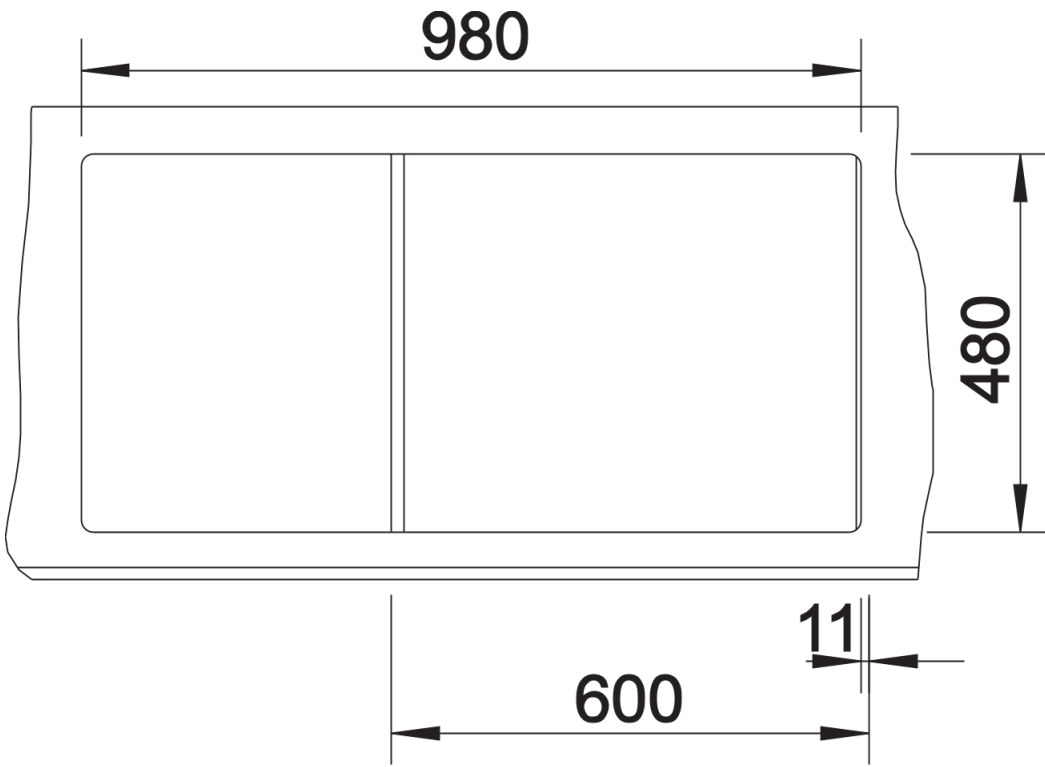

Product information sheet ZIA 6 S

Item no. 527207

Benefits

- Modern design with clear lines
- Straight lined outer contour emphasised by the narrow rim
- Characteristic tap ledge as a frame that enlarges the drainer
- Spacious main bowl for comfortable working
- Large additional bowl with 3 ½" basket strainer
- Can be installed reversibly

Colours

Available colours:

- black
- anthracite
- volcano grey
- white
- soft white

SILGRANIT soft white

Planning information

- Cut out size: 980 x 480 x R15, Universal handing

Scope of supply

- Waste fitting with space-saving pipe
- two 3 ½" basket strainers

Details

Top view

Cut-out

Front view

Side view