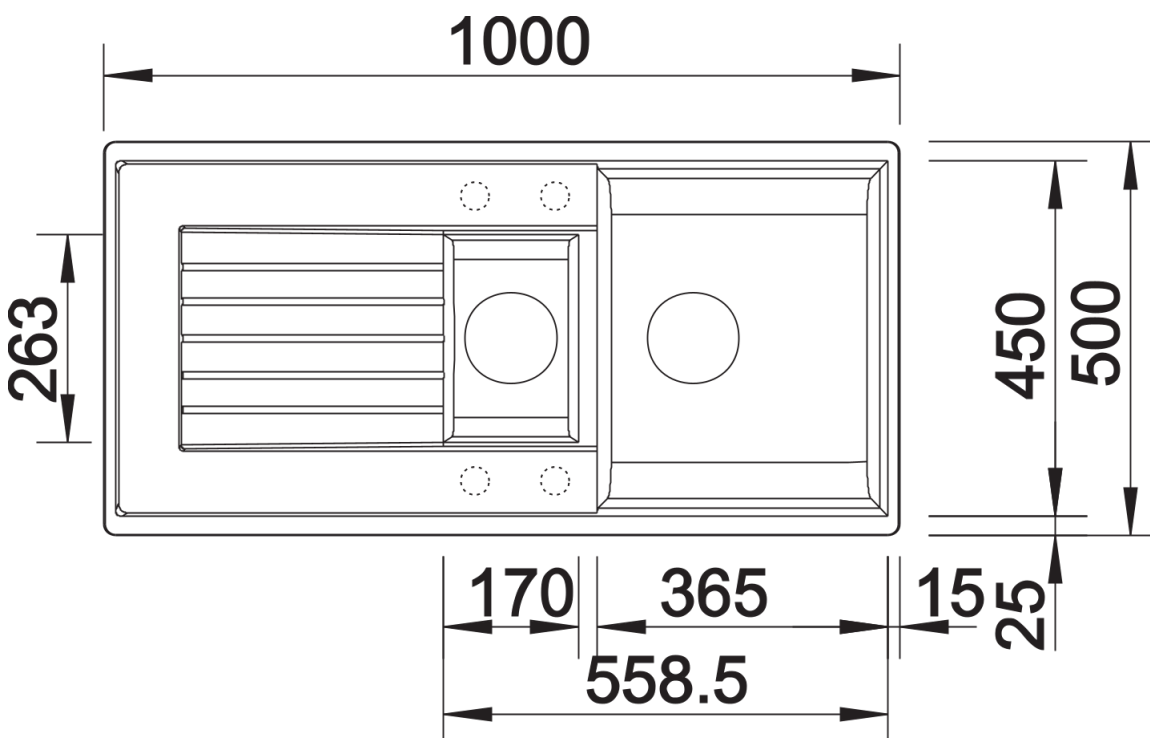

Product information sheet ZIA 6 S

Item no. 527207

Benefits

- Modern design with clear lines
- Straight lined outer contour emphasised by the narrow rim
- Characteristic tap ledge as a frame that enlarges the drainer
- Spacious main bowl for comfortable working
- Large additional bowl with 3 ½" basket strainer
- Can be installed reversibly

Colours

Available colours:

- black
- anthracite
- volcano grey
- white
- soft white

SILGRANIT soft white

Planning information

- Cut out size: 980 x 480 x R15, Universal handing

Scope of supply

- Waste fitting with space-saving pipe
- two 3 ½" basket strainers

Details

Top view

Cut-out

Front view

Side view