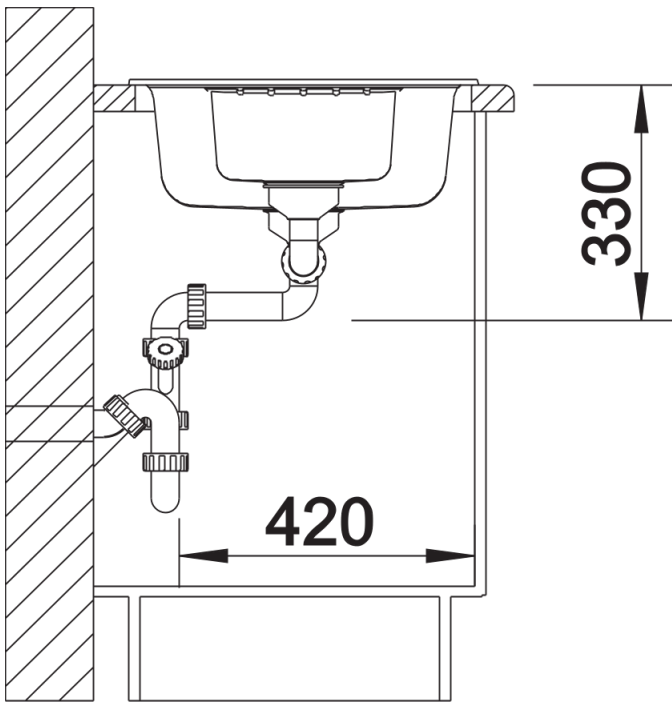

Product information sheet ZIA 6 S

Item no. 527207

Benefits

- Modern design with clear lines
- Straight lined outer contour emphasised by the narrow rim
- Characteristic tap ledge as a frame that enlarges the drainer
- Spacious main bowl for comfortable working
- Large additional bowl with 3 ½" basket strainer
- Can be installed reversibly

Colours

Available colours:

- black
- anthracite
- volcano grey
- white
- soft white

SILGRANIT soft white

Planning information

- Cut out size: 980 x 480 x R15, Universal handing

Scope of supply

- Waste fitting with space-saving pipe
- two 3 ½" basket strainers

Details

Top view

Cut-out

Front view

Side view