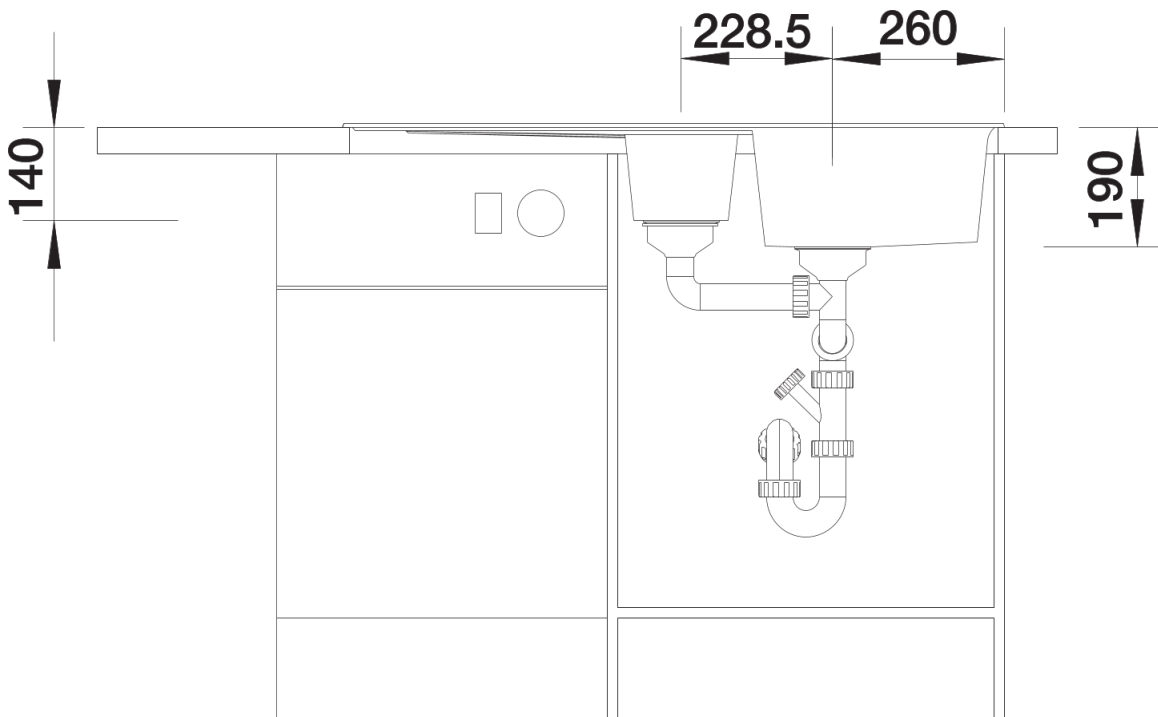

Product information sheet ZIA 6 S

Item no. 527207

Benefits

- Modern design with clear lines
- Straight lined outer contour emphasised by the narrow rim
- Characteristic tap ledge as a frame that enlarges the drainer
- Spacious main bowl for comfortable working
- Large additional bowl with 3 ½" basket strainer
- Can be installed reversibly

Colours

Available colours:

- black
- anthracite
- volcano grey
- white
- soft white

SILGRANIT soft white

Planning information

- Cut out size: 980 x 480 x R15, Universal handing

Scope of supply

- Waste fitting with space-saving pipe
- two 3 ½" basket strainers

Details

Top view

Cut-out

Front view

Side view