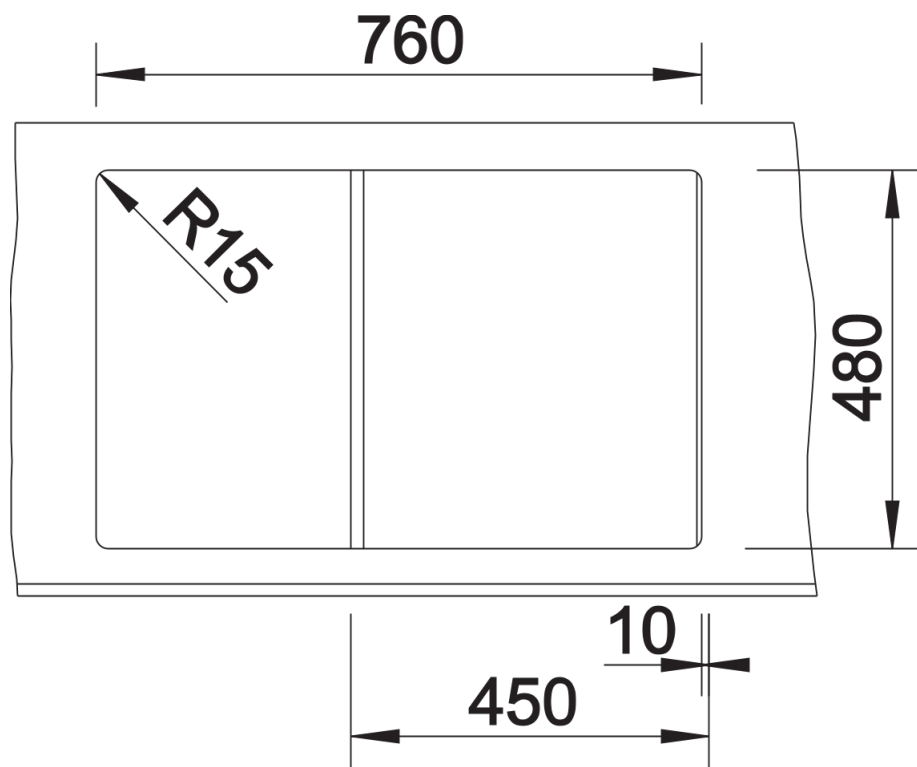

Product information sheet ZIA 45 S

Item no. 514726

Benefits

- Modern design with clear lines
- Straight lined outer contour emphasised by the narrow rim
- Characteristic tap ledge as a frame that enlarges the drainer
- Spacious bowl for comfortable working
- Can be installed reversibly

Colours

Available colours:

- black
- anthracite
- volcano grey
- white
- soft white

SILGRANIT white

Planning information

- Cut out size: 760 x 480 x R15, Universal handing

Scope of supply

- Waste fitting with space-saving pipe
- 3 ½" basket strainer
- German warehouse stock
- please allow 10 working days

Details

Top view

Cut-out

Front view

Side view