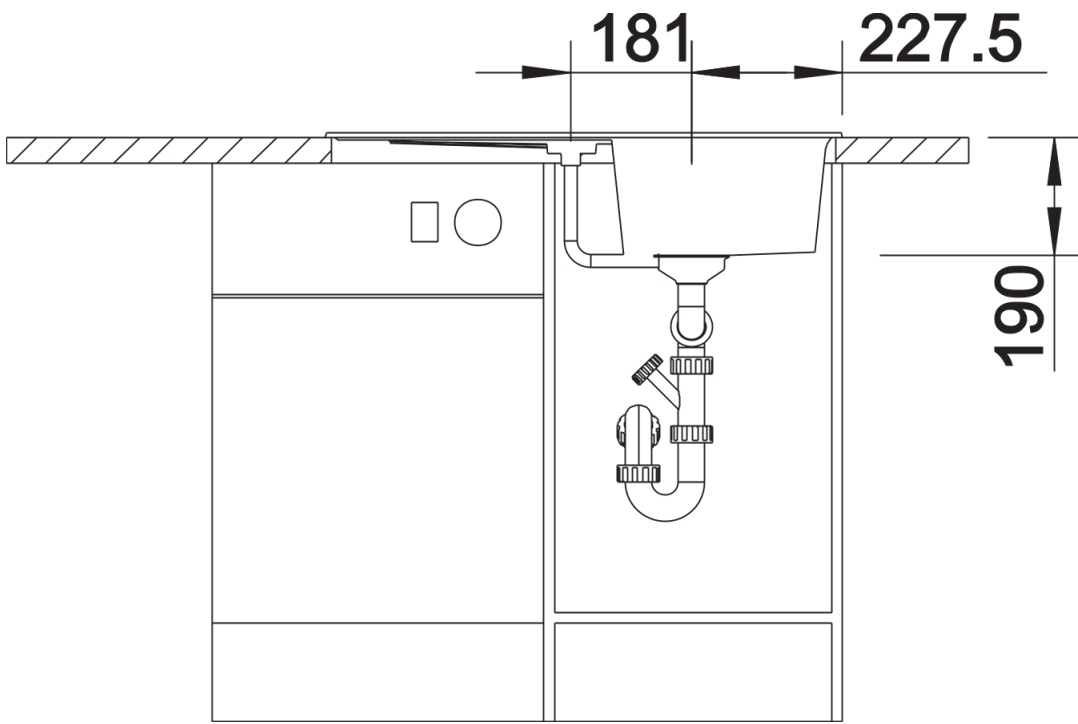

Product information sheet ZIA 45 S

Item no. 514726

Benefits

- Modern design with clear lines
- Straight lined outer contour emphasised by the narrow rim
- Characteristic tap ledge as a frame that enlarges the drainer
- Spacious bowl for comfortable working
- Can be installed reversibly

Colours

Available colours:

- black
- anthracite
- volcano grey
- white
- soft white

SILGRANIT white

Planning information

- Cut out size: 760 x 480 x R15, Universal handing

Scope of supply

- Waste fitting with space-saving pipe
- 3 ½" basket strainer
- German warehouse stock
- please allow 10 working days

Details

Top view

Cut-out

Front view

Side view