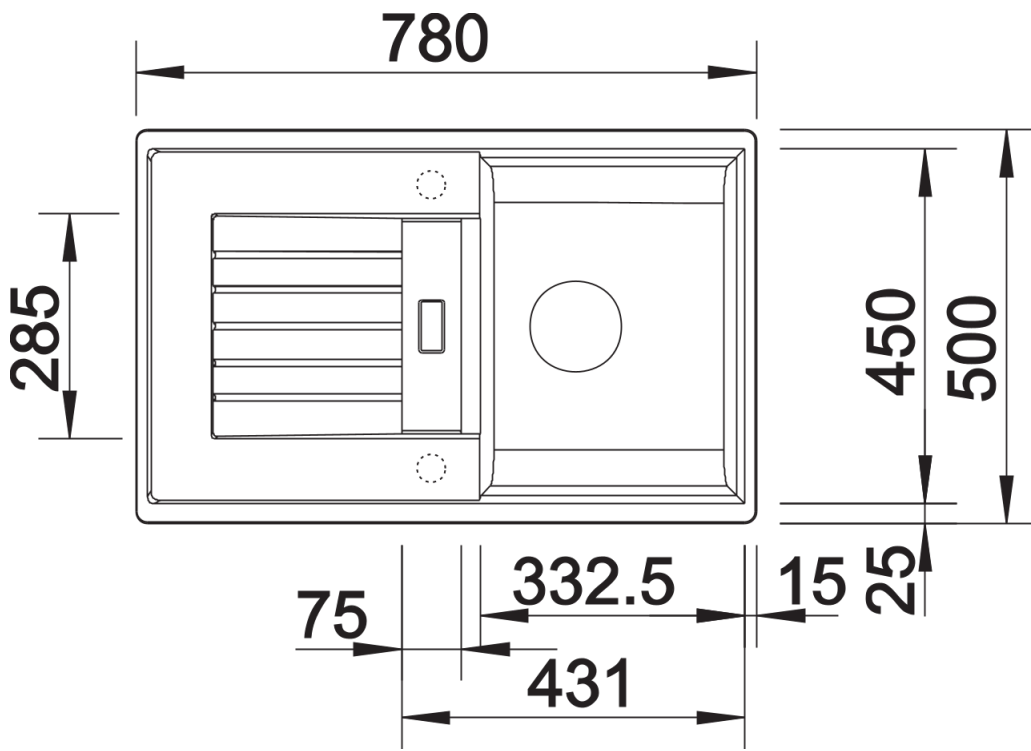

Product information sheet ZIA 45 S

Item no. 514726

Benefits

- Modern design with clear lines
- Straight lined outer contour emphasised by the narrow rim
- Characteristic tap ledge as a frame that enlarges the drainer
- Spacious bowl for comfortable working
- Can be installed reversibly

Colours

Available colours:

- black
- anthracite
- volcano grey
- white
- soft white

SILGRANIT white

Planning information

- Cut out size: 760 x 480 x R15, Universal handing

Scope of supply

- Waste fitting with space-saving pipe
- 3 ½" basket strainer
- German warehouse stock
- please allow 10 working days

Details

Top view

Cut-out

Front view

Side view