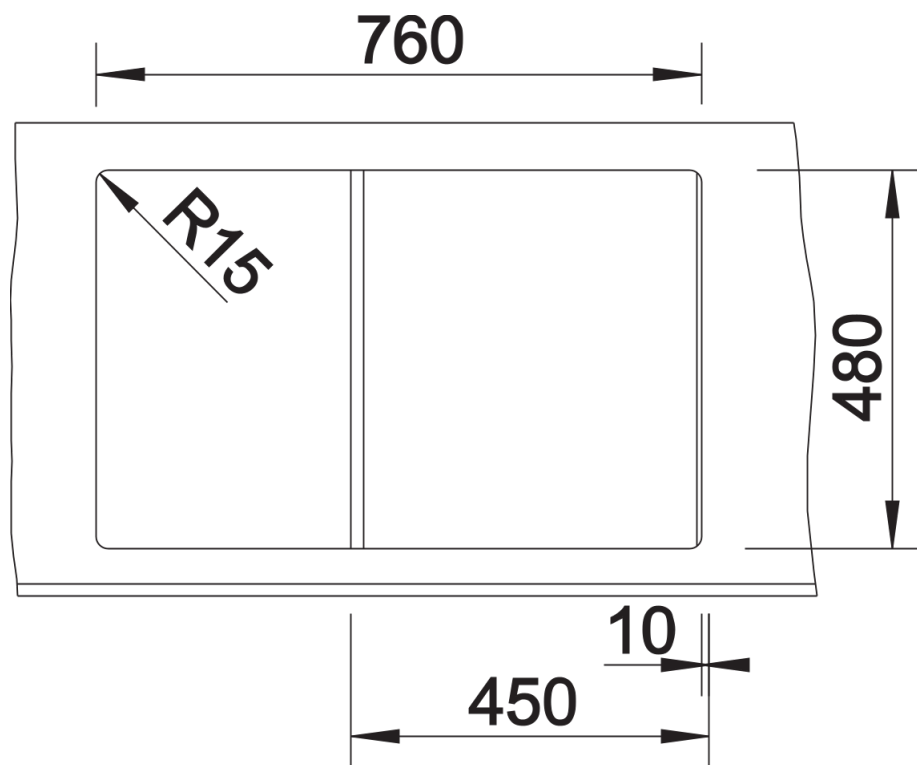

Product information sheet ZIA 45 S

Item no. 514726

Benefits

- Modern design with clear lines
- Straight lined outer contour emphasised by the narrow rim
- Characteristic tap ledge as a frame that enlarges the drainer
- Spacious bowl for comfortable working
- Can be installed reversibly

Colours

Available colours:

- black
- anthracite
- volcano grey
- white
- soft white

SILGRANIT white

Planning information

- Cut out size: 760 x 480 x R15, Universal handing

Scope of supply

- Waste fitting with space-saving pipe
- 3 ½" basket strainer
- German warehouse stock
- please allow 10 working days

Details

Top view

Cut-out

Front view

Side view