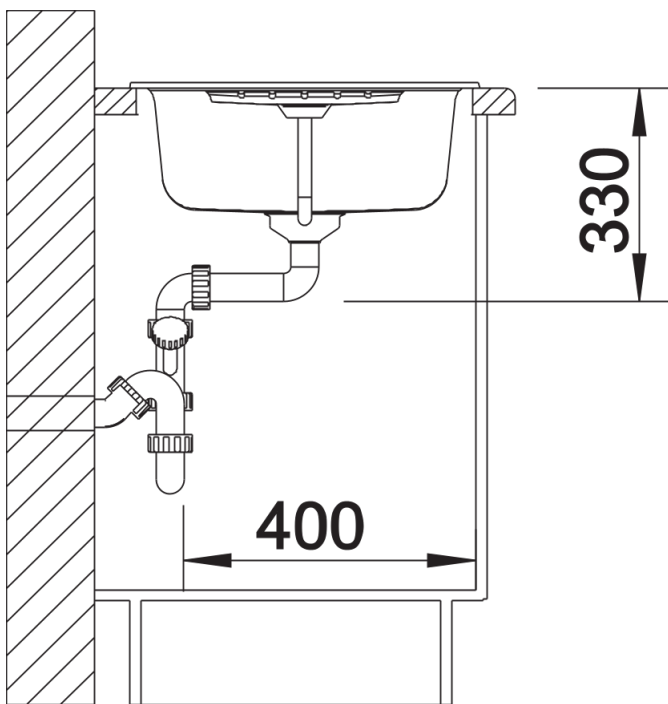

Product information sheet ZIA 45 S

Item no. 514726

Benefits

- Modern design with clear lines
- Straight lined outer contour emphasised by the narrow rim
- Characteristic tap ledge as a frame that enlarges the drainer
- Spacious bowl for comfortable working
- Can be installed reversibly

Colours

Available colours:

- black
- anthracite
- volcano grey
- white
- soft white

SILGRANIT white

Planning information

- Cut out size: 760 x 480 x R15, Universal handing

Scope of supply

- Waste fitting with space-saving pipe
- 3 ½" basket strainer
- German warehouse stock
- please allow 10 working days

Details

Top view

Cut-out

Front view

Side view