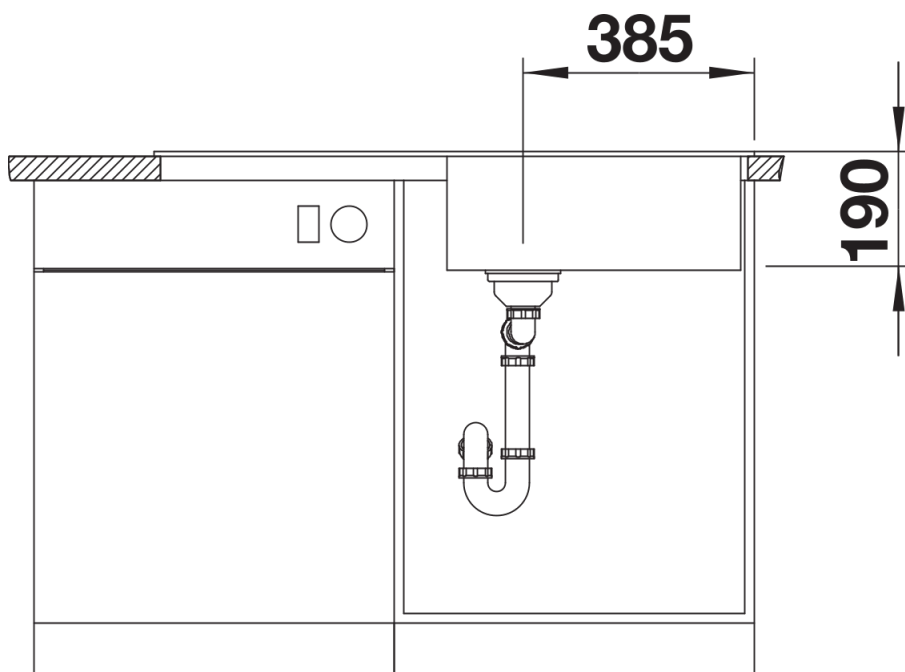

## Planning information

---

- Cut out size: 980 x 480 x R15, Universal handing

## Scope of supply

---

- Waste fitting with space-saving pipe  
- 3 ½" basket strainer

## Details

---

Top view

Cut-out

Front view

Side view