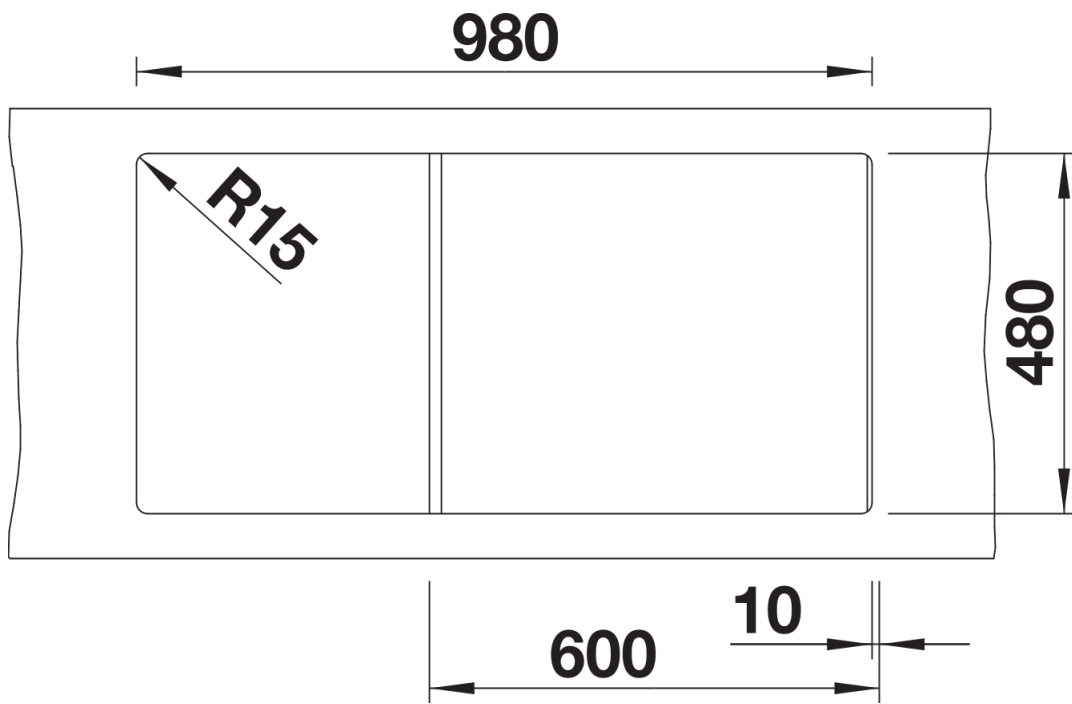

## Planning information

---

- Cut out size: 980 x 480 x R15, Universal handing

## Scope of supply

---

- Waste fitting with space-saving pipe  
- 3 ½" basket strainer

## Details

---

Top view

Cut-out

Front view

Side view