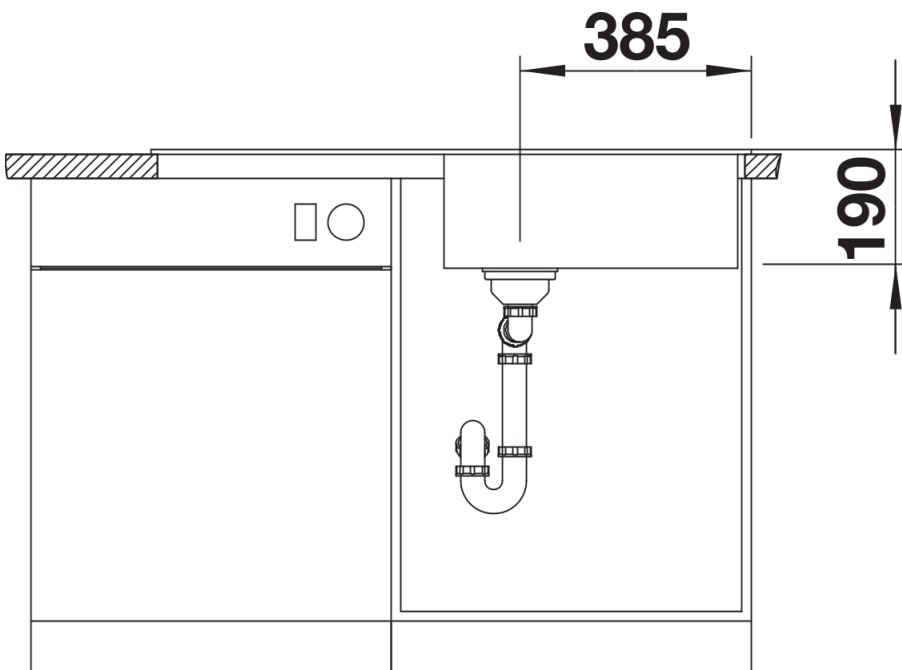

## Planning information

---

- Cut out size: 980 x 480 x R15, Universal handing

## Scope of supply

---

- Waste fitting with space-saving pipe  
- 3 ½" basket strainer

## Details

---

Top view

Cut-out

Front view

Side view