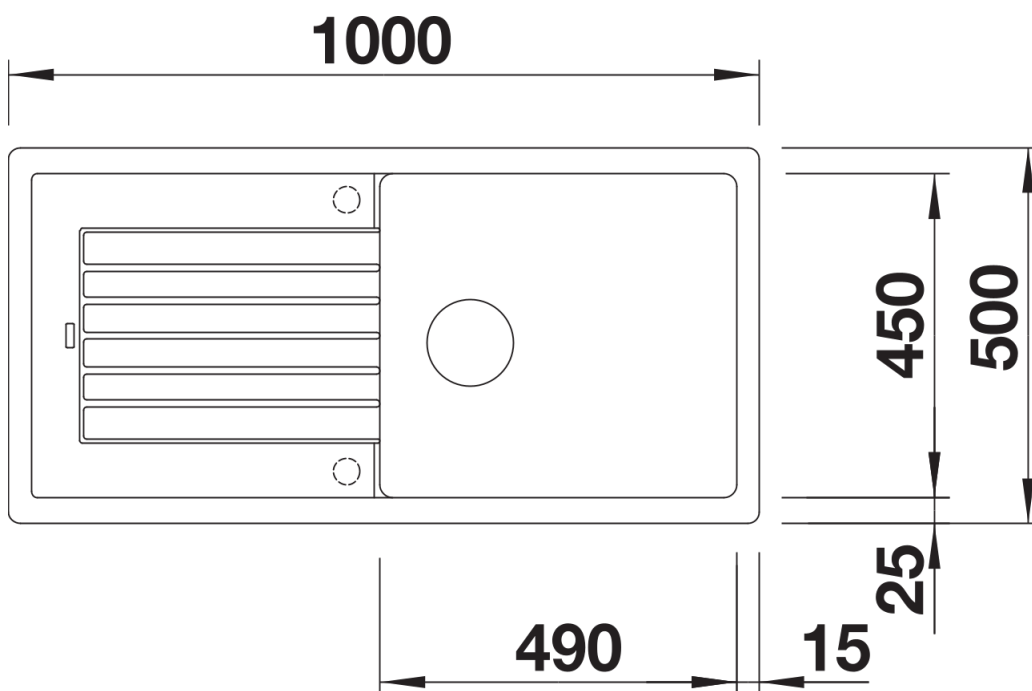

## Planning information

---

- Cut out size: 980 x 480 x R15, Universal handing

## Scope of supply

---

- Waste fitting with space-saving pipe  
- 3 ½" basket strainer

## Details

---

Top view

Cut-out

Front view

Side view