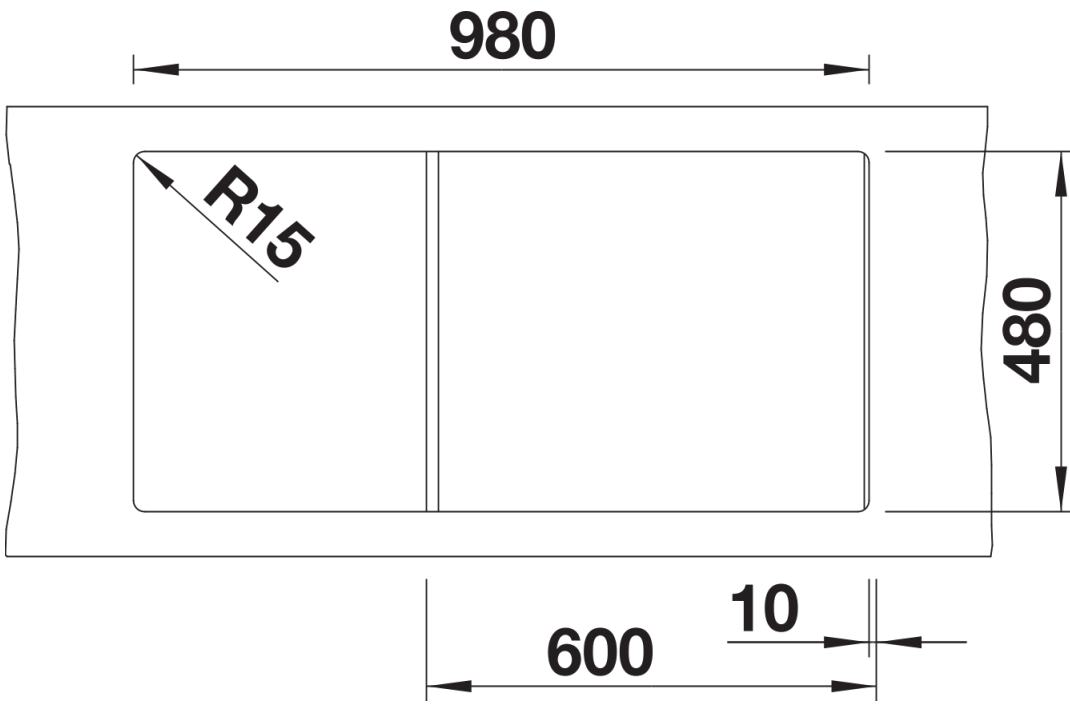

## Planning information

---

- Cut out size: 980 x 480 x R15, Universal handing

## Scope of supply

---

- Waste fitting with space-saving pipe  
- 3 ½" basket strainer

## Details

---

Top view

Cut-out

Front view

Side view