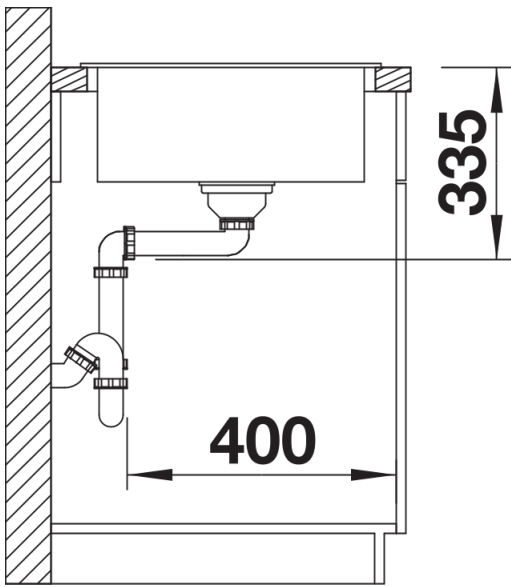

## Planning information

---

- Cut out size: 980 x 480 x R15, Universal handing

## Scope of supply

---

- Waste fitting with space-saving pipe  
- 3 ½" basket strainer

## Details

---

Top view

Cut-out

Front view

Side view