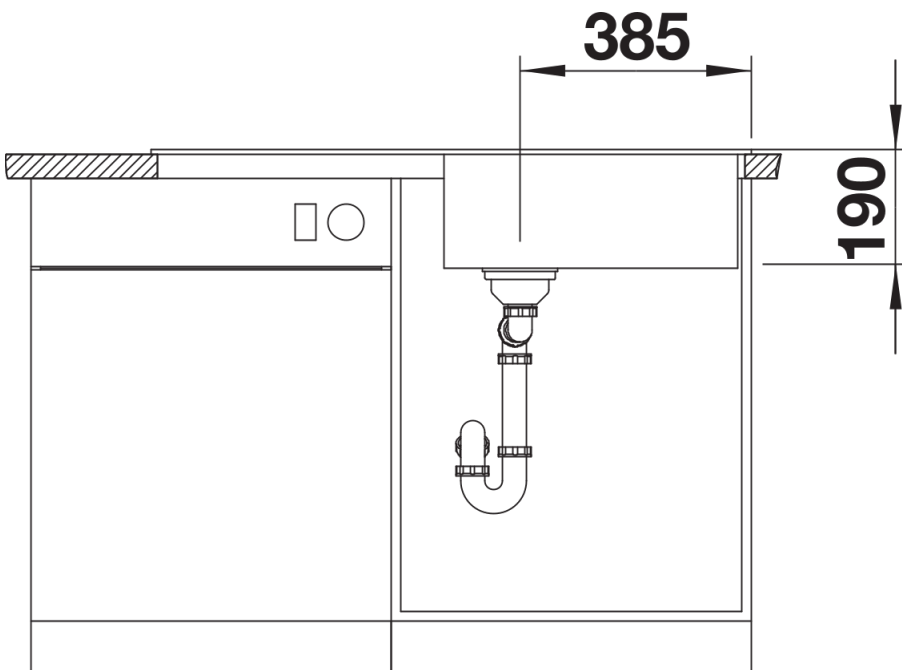

Product information sheet ZIA XL 6 S

Item no. 526024

Benefits

- Modern design with clear lines
- Straight-lined outer contour emphasised by the narrow rim
- Characteristic tap ledge as a frame that enlarges the drainer
- Largest XL bowl for even more space for washing your dishes
- Can be installed reversibly

Colours

Available colours:

- black
- anthracite
- volcano grey
- white
- soft white

SILGRANIT black

Planning information

- Cut out size: 980 x 480 x R15, Universal handing

Scope of supply

- Waste fitting with space-saving pipe
- 3 ½" basket strainer

Details

Top view

Cut-out

Front view

Side view