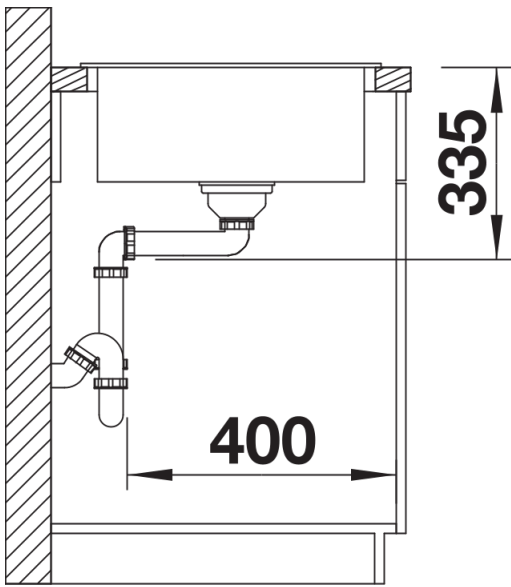

Product information sheet ZIA XL 6 S

Item no. 526024

Benefits

- Modern design with clear lines
- Straight-lined outer contour emphasised by the narrow rim
- Characteristic tap ledge as a frame that enlarges the drainer
- Largest XL bowl for even more space for washing your dishes
- Can be installed reversibly

Colours

Available colours:

- black
- anthracite
- volcano grey
- white
- soft white

SILGRANIT black

Planning information

- Cut out size: 980 x 480 x R15, Universal handing

Scope of supply

- Waste fitting with space-saving pipe
- 3 ½" basket strainer

Details

Top view

Cut-out

Front view

Side view