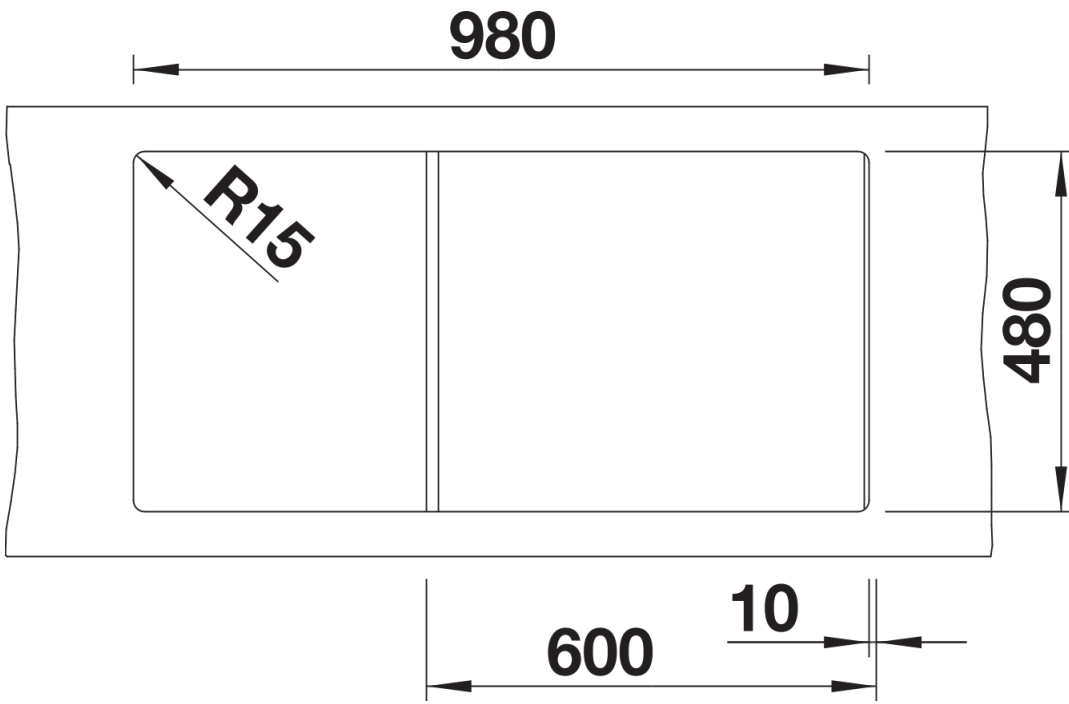

Product information sheet ZIA XL 6 S

Item no. 526024

Benefits

- Modern design with clear lines
- Straight-lined outer contour emphasised by the narrow rim
- Characteristic tap ledge as a frame that enlarges the drainer
- Largest XL bowl for even more space for washing your dishes
- Can be installed reversibly

Colours

Available colours:

- black
- anthracite
- volcano grey
- white
- soft white

SILGRANIT black

Planning information

- Cut out size: 980 x 480 x R15, Universal handing

Scope of supply

- Waste fitting with space-saving pipe
- 3 ½" basket strainer

Details

Top view

Cut-out

Front view

Side view