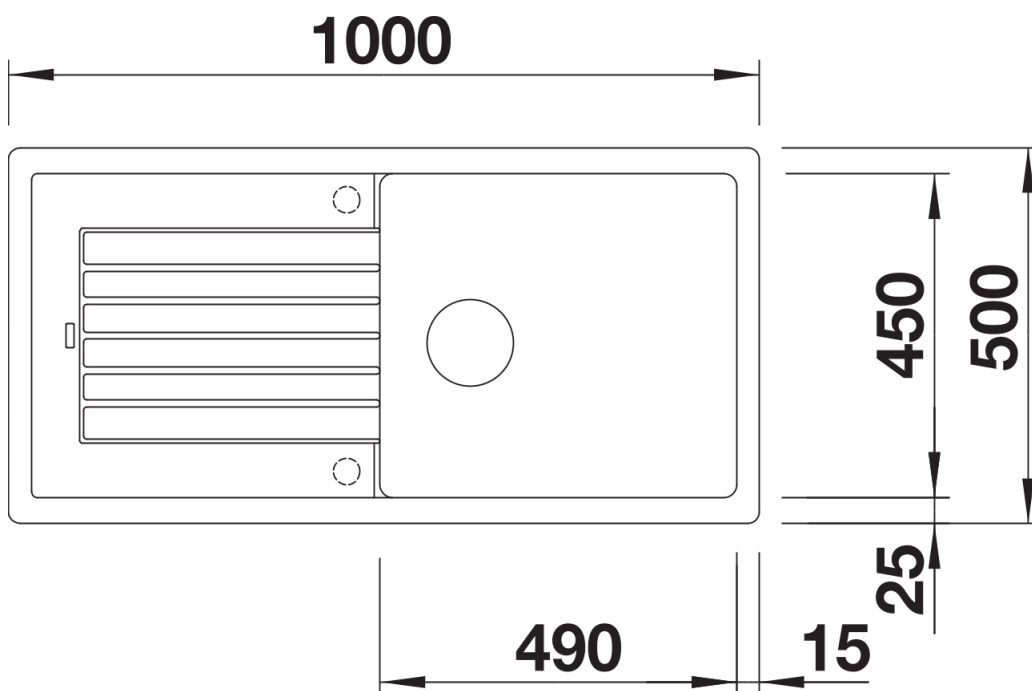

Product information sheet ZIA XL 6 S

Item no. 526024

Benefits

- Modern design with clear lines
- Straight-lined outer contour emphasised by the narrow rim
- Characteristic tap ledge as a frame that enlarges the drainer
- Largest XL bowl for even more space for washing your dishes
- Can be installed reversibly

Colours

Available colours:

- black
- anthracite
- volcano grey
- white
- soft white

SILGRANIT black

Planning information

- Cut out size: 980 x 480 x R15, Universal handing

Scope of supply

- Waste fitting with space-saving pipe
- 3 ½" basket strainer

Details

Top view

Cut-out

Front view

Side view