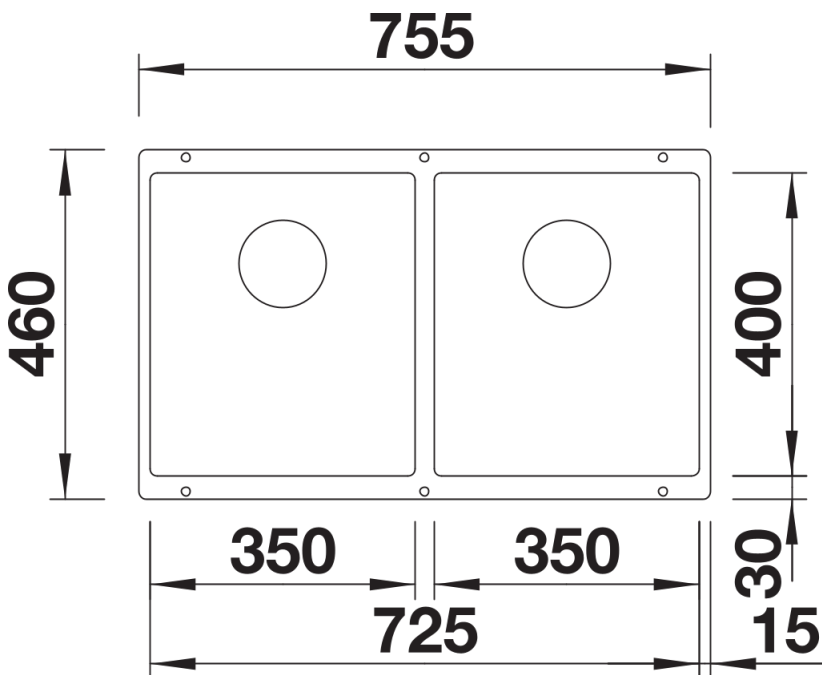

Product information sheet SUBLINE 350/350-U

Item no. 523575

Benefits

- Undermount bowl for discerning demands on design
- Undermount bowl for solid surface worktops
- Timelessly elegant, contoured bowl design
- Entire system for a wide variety of plans featuring large and small bowls
- High-quality features with covered C-overflow and InFino drain system – elegantly integrated and easy-care

Colours

Available colours:

- black
- anthracite
- rock grey
- volcano grey
- white
- soft white
- tartufo
- coffee

SILGRANIT rock grey

Planning information

- Cut out size: 725 x 400 x R10

Scope of supply

- Waste fitting with space-saving pipe
- two 3 ½" InFino basket strainer

Details

Top view

Cut-out

Front view

Side view