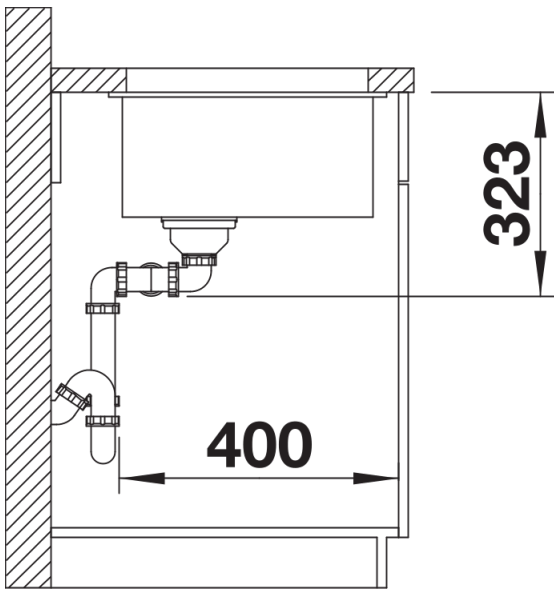

Colours

Available colours:

- black
- anthracite
- rock grey
- volcano grey
- white
- soft white
- tartufo
- coffee

SILGRANIT rock grey

Planning information

- Cut out size: 725 x 400 x R10

Scope of supply

- Waste fitting with space-saving pipe
- two 3 ½" InFino basket strainer

Details

Top view

Cut-out

Front view

Side view