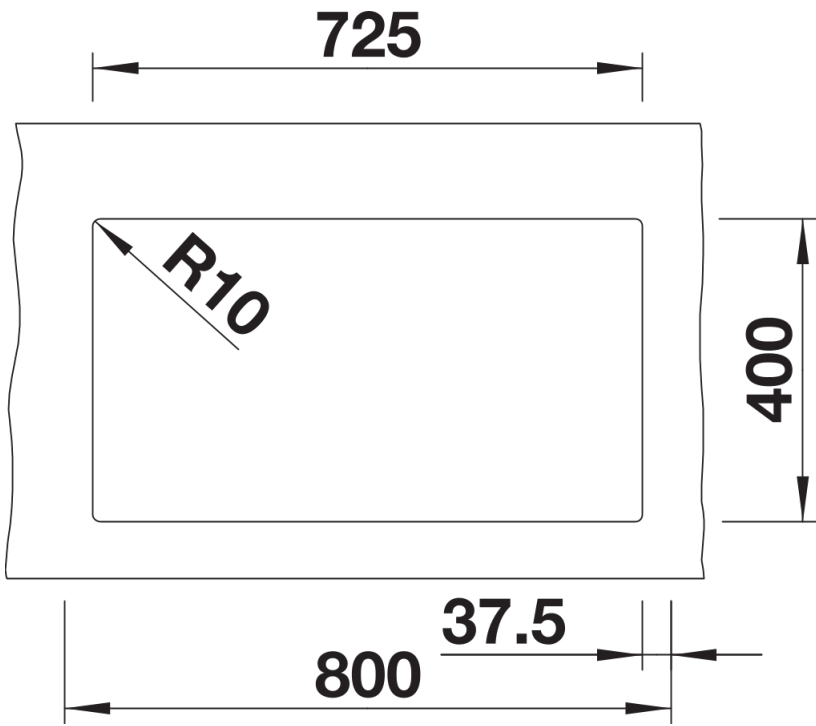

Colours

Available colours:

- black
- anthracite
- rock grey
- volcano grey
- white
- soft white
- tartufo
- coffee

SILGRANIT rock grey

Planning information

- Cut out size: 725 x 400 x R10

Scope of supply

- Waste fitting with space-saving pipe
- two 3 ½" InFino basket strainer

Details

Top view

Cut-out

Front view

Side view