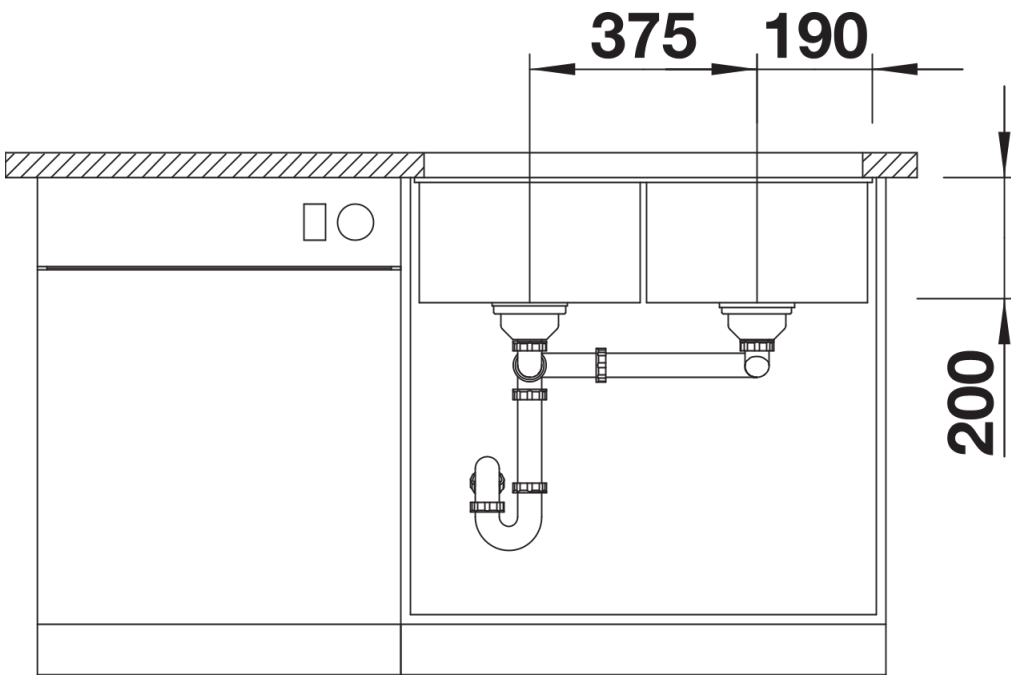

Product information sheet SUBLINE 350/350-U

Item no. 523575

Benefits

- Undermount bowl for discerning demands on design
- Undermount bowl for solid surface worktops
- Timelessly elegant, contoured bowl design
- Entire system for a wide variety of plans featuring large and small bowls
- High-quality features with covered C-overflow and InFino drain system – elegantly integrated and easy-care

Colours

Available colours:

- black
- anthracite
- rock grey
- volcano grey
- white
- soft white
- tartufo
- coffee

SILGRANIT rock grey

Planning information

- Cut out size: 725 x 400 x R10

Scope of supply

- Waste fitting with space-saving pipe
- two 3 ½" InFino basket strainer

Details

Top view

Cut-out

Front view

Side view