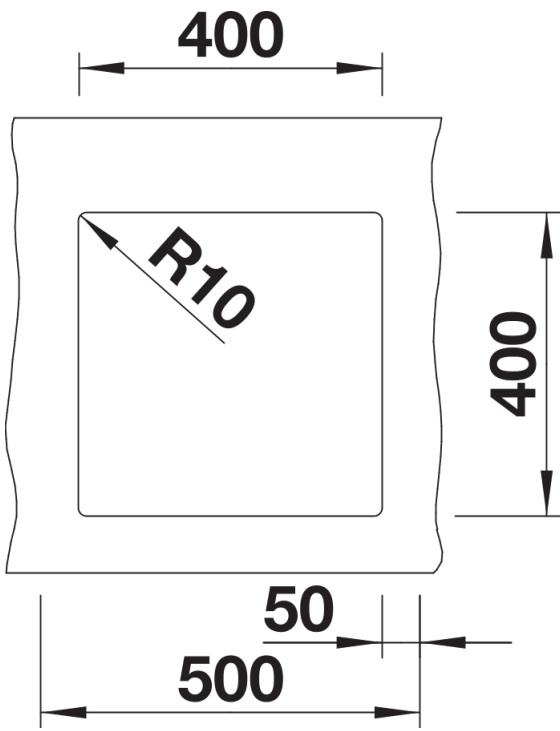

Product information sheet SUBLINE 400-U

Item no. 523422

Benefits

- Undermount bowl for discerning demands on design
- Undermount bowl for solid surface worktops
- Timelessly elegant, contoured bowl design
- Entire system for a wide variety of plans featuring large and small bowls
- High-quality features with covered C-overflow and InFino drain system – elegantly integrated and easy-care

Colours

Available colours:

- black
- anthracite
- rock grey
- volcano grey
- white
- soft white
- tartufo
- coffee

SILGRANIT anthracite

Planning information

- Cut out: 400 x 400 x R10
- Note: Please order waste connections for combinations of two individual bowls separately.

Scope of supply

- Waste fitting with space-saving pipe
- 3 ½" InFino basket strainer

Details

Top view

Cut-out

Front view

Side view