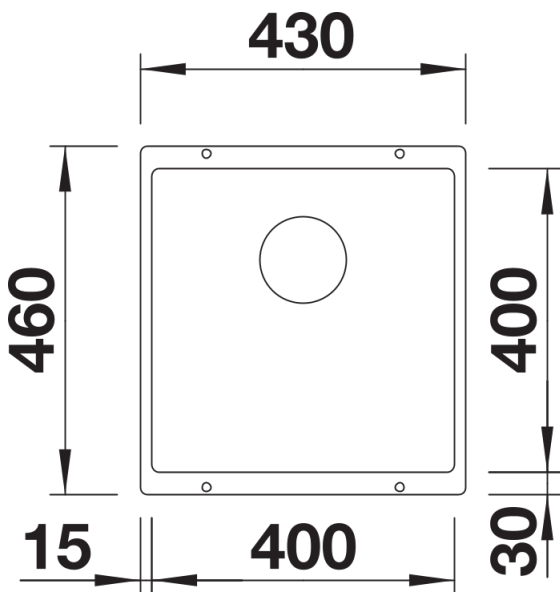

Colours

Available colours:

- black
- anthracite
- rock grey
- volcano grey
- white
- soft white
- tartufo
- coffee

SILGRANIT anthracite

Planning information

- Cut out: 400 x 400 x R10
- Note: Please order waste connections for combinations of two individual bowls separately.

Scope of supply

- Waste fitting with space-saving pipe
- 3 ½" InFino basket strainer

Details

Top view

Cut-out

Front view

Side view