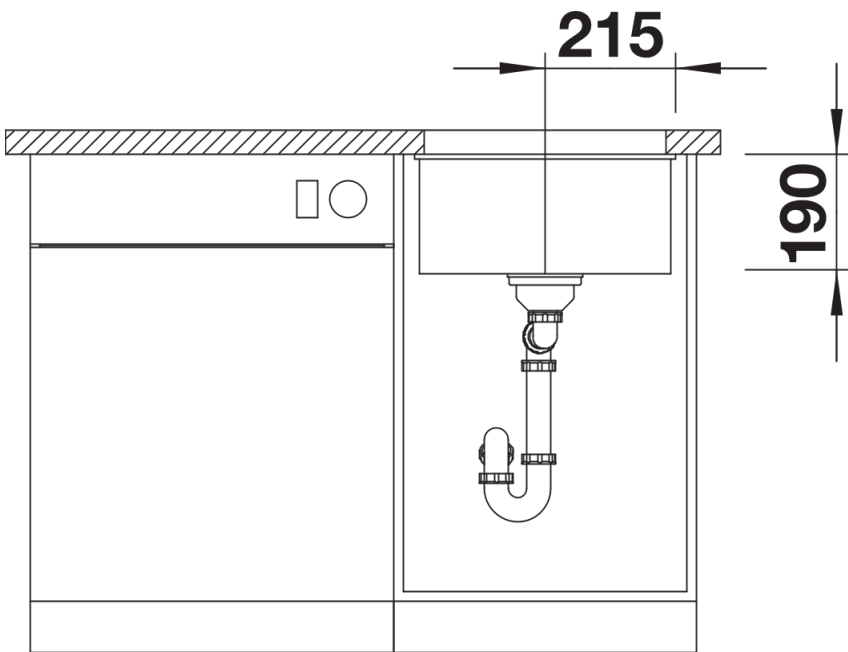

Colours

Available colours:

- black
- anthracite
- rock grey
- volcano grey
- white
- soft white
- tartufo
- coffee

SILGRANIT anthracite

Planning information

- Cut out: 400 x 400 x R10
- Note: Please order waste connections for combinations of two individual bowls separately.

Scope of supply

- Waste fitting with space-saving pipe
- 3 ½" InFino basket strainer

Details

Top view

Cut-out

Front view

Side view