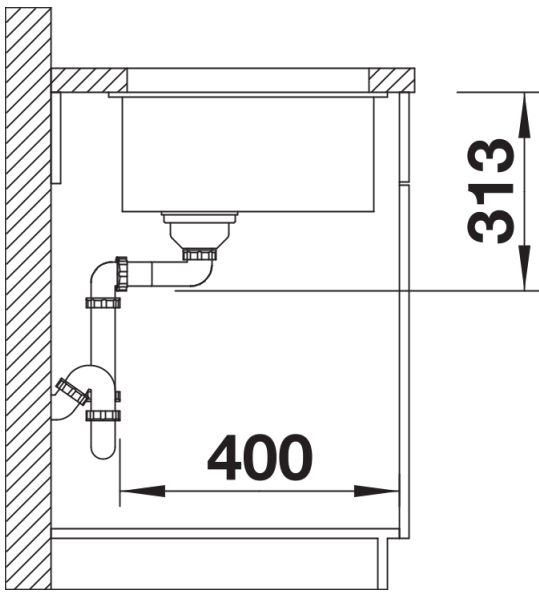

Colours

Available colours:

- black
- anthracite
- rock grey
- volcano grey
- white
- soft white
- tartufo
- coffee

SILGRANIT anthracite

Planning information

- Cut out: 400 x 400 x R10
- Note: Please order waste connections for combinations of two individual bowls separately.

Scope of supply

- Waste fitting with space-saving pipe
- 3 ½" InFino basket strainer

Details

Top view

Cut-out

Front view

Side view