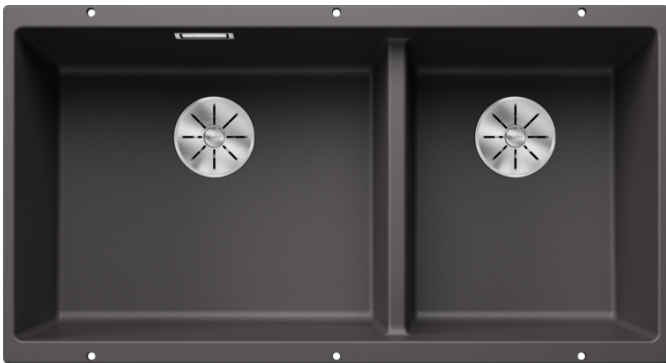

Product information sheet SUBLINE 480/320-U

Item no. 523585

Benefits

- Undermount bowl for discerning demands on design
- Undermount bowl for solid surface worktops
- Timelessly elegant, contoured bowl design
- Entire system for a wide variety of plans featuring large and small bowls
- High-quality features with covered C-overflow and InFino drain system – elegantly integrated and easy-care

Colours

SILGRANIT rock grey

Available colours:

- black
- anthracite
- rock grey
- volcano grey
- white
- soft white
- tartufo
- coffee

Planning information

- Cut out size: 825 x 400 x R10

Scope of supply

- Waste fitting with space-saving pipe
- two 3 ½" InFino basket strainer

Details

Top view

Cut-out

Front view

Side view