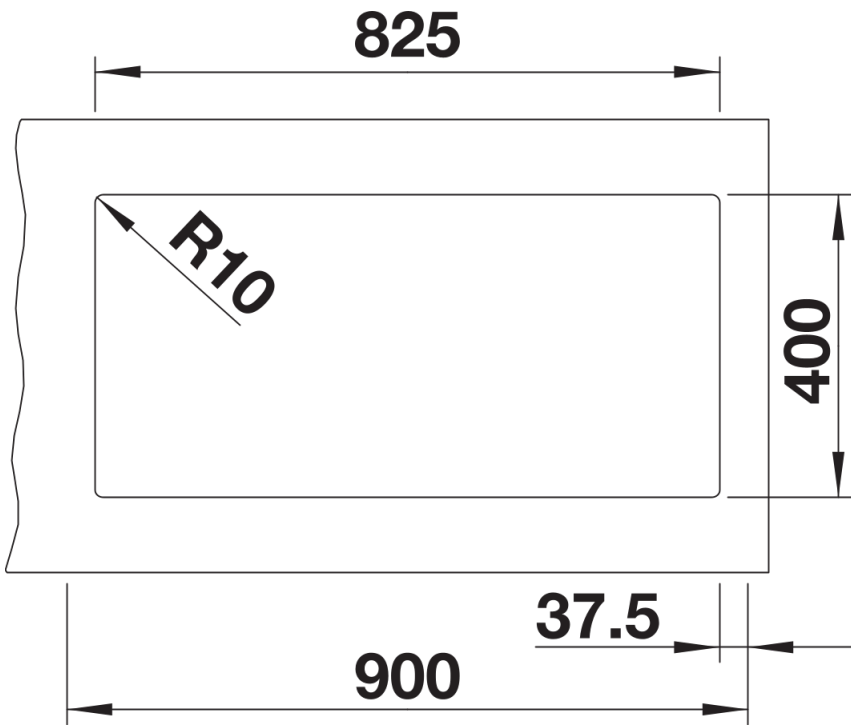

Colours

SILGRANIT rock grey

Available colours:

- black
- anthracite
- rock grey
- volcano grey
- white
- soft white
- tartufo
- coffee

Planning information

- Cut out size: 825 x 400 x R10

Scope of supply

- Waste fitting with space-saving pipe
- two 3 ½" InFino basket strainer

Details

Top view

Cut-out

Front view

Side view