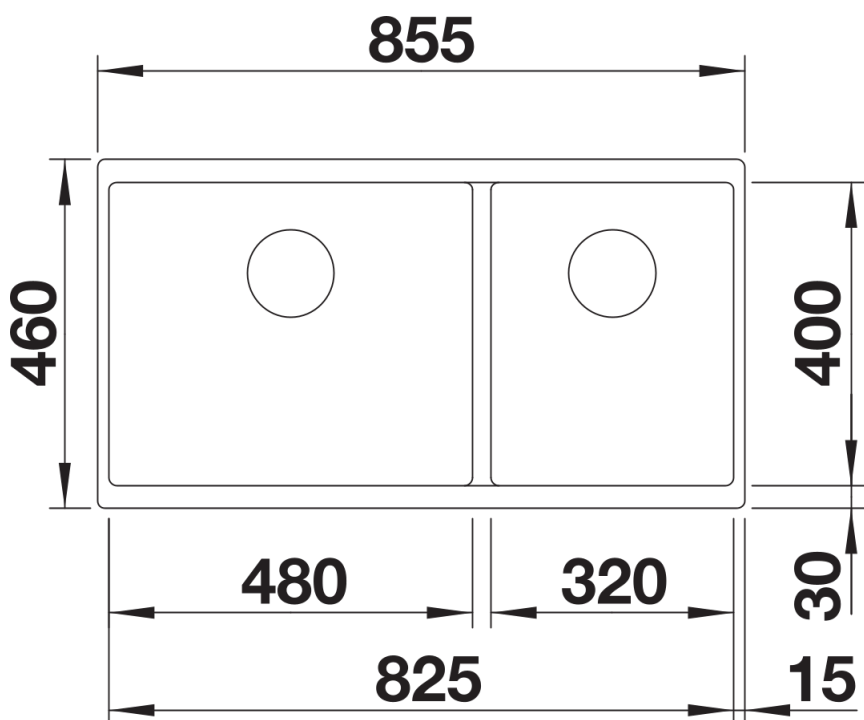

Product information sheet SUBLINE 480/320-U

Item no. 523585

Benefits

- Undermount bowl for discerning demands on design
- Undermount bowl for solid surface worktops
- Timelessly elegant, contoured bowl design
- Entire system for a wide variety of plans featuring large and small bowls
- High-quality features with covered C-overflow and InFino drain system – elegantly integrated and easy-care

Colours

SILGRANIT rock grey

Available colours:

- black
- anthracite
- rock grey
- volcano grey
- white
- soft white
- tartufo
- coffee

Planning information

- Cut out size: 825 x 400 x R10

Scope of supply

- Waste fitting with space-saving pipe
- two 3 ½" InFino basket strainer

Details

Top view

Cut-out

Front view

Side view