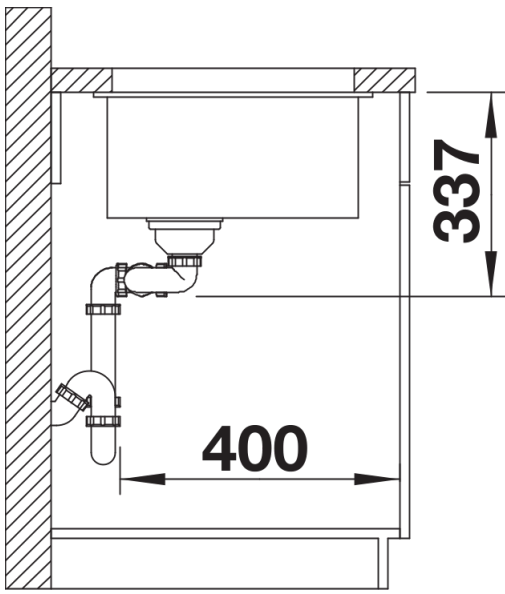

Colours

SILGRANIT rock grey

Available colours:

- black
- anthracite
- rock grey
- volcano grey
- white
- soft white
- tartufo
- coffee

Planning information

- Cut out size: 825 x 400 x R10

Scope of supply

- Waste fitting with space-saving pipe
- two 3 ½" InFino basket strainer

Details

Top view

Cut-out

Front view

Side view