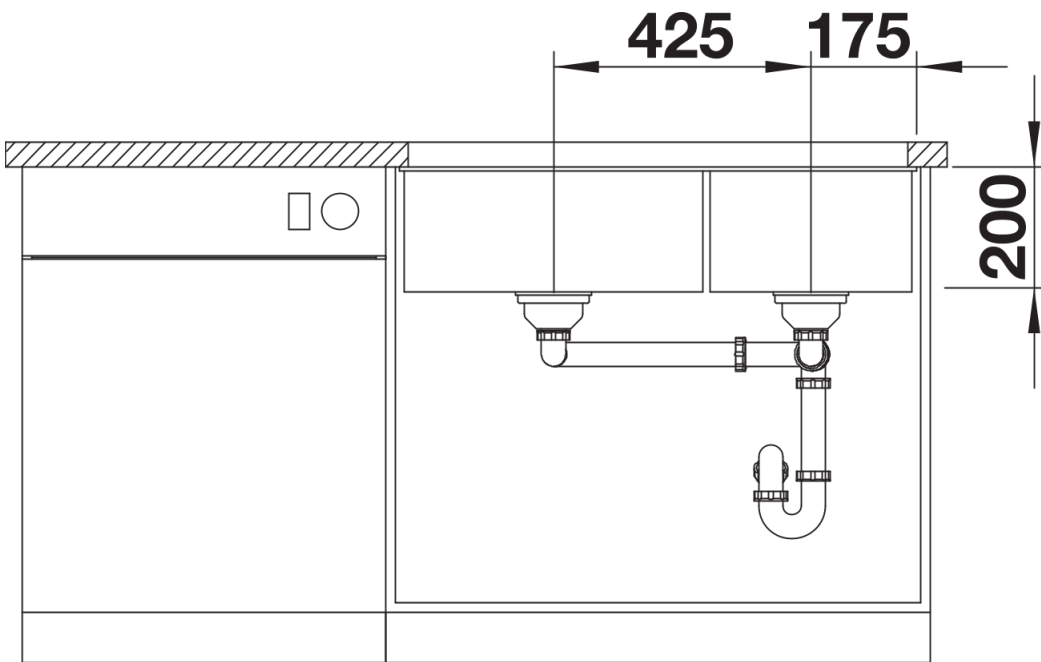

Product information sheet SUBLINE 480/320-U

Item no. 523585

Benefits

- Undermount bowl for discerning demands on design
- Undermount bowl for solid surface worktops
- Timelessly elegant, contoured bowl design
- Entire system for a wide variety of plans featuring large and small bowls
- High-quality features with covered C-overflow and InFino drain system – elegantly integrated and easy-care

Colours

SILGRANIT rock grey

Available colours:

- black
- anthracite
- rock grey
- volcano grey
- white
- soft white
- tartufo
- coffee

Planning information

- Cut out size: 825 x 400 x R10

Scope of supply

- Waste fitting with space-saving pipe
- two 3 ½" InFino basket strainer

Details

Top view

Cut-out

Front view

Side view