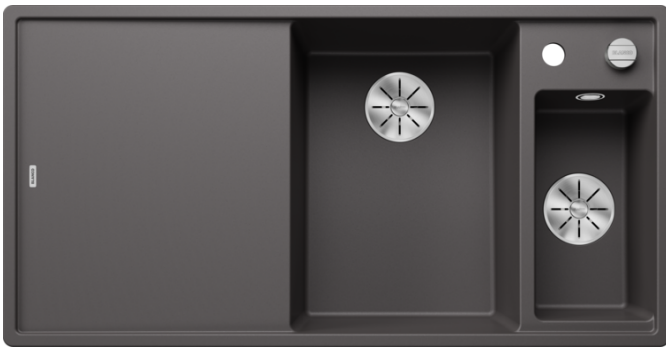

Product information sheet AXIA III 6 S

Item no. 523473

Benefits

- Smooth, ergonomic work flow along two axis
- Design that is notable for clear lines and the ultra-narrow, low profile rim
- Tight radii for maximum utilisation of the surface and volume
- Movable cutting board
- Multifunctional colander can also be freely positioned in the main bowl for easy food preparation
- High-quality features with drain remote control, covered C-overflow and InFino drain system – elegantly integrated and easy-care

Colours

SILGRANIT rock grey

Available colours:

- black
- anthracite
- rock grey
- volcano grey
- white
- soft white
- tartufo
- coffee

Planning information

- Cut out: 980 x 490 x R15
- Bowl depths: 190/145mm
- Please specify hand of bowl
- German warehouse stock, please allow 10 working days

Scope of supply

- Glass cutting board
- multifunctional stainless steel colander
- waste kit with space-saving pipe
- 2 x 3 ½" InFino basket strainer with remote control for the main bowl

234045 - Chopping board

233739 - Multifunctional colander

Details

Top view

Cut-out

Front view

Side view