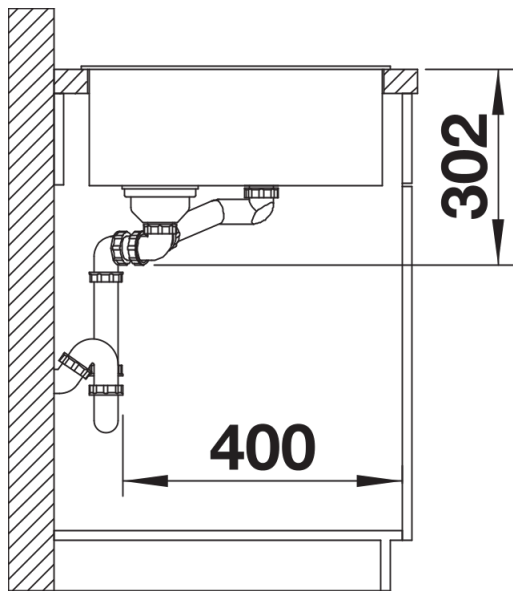

Colours

SILGRANIT rock grey

Available colours:

- black
- anthracite
- rock grey
- volcano grey
- white
- soft white
- tartufo
- coffee

Planning information

- Cut out: 980 x 490 x R15
- Bowl depths: 190/145mm
- Please specify hand of bowl
- German warehouse stock, please allow 10 working days

Scope of supply

- Glass cutting board
- multifunctional stainless steel colander
- waste kit with space-saving pipe
- 2 x 3 ½" InFino basket strainer with remote control for the main bowl

234045 - Chopping board

233739 - Multifunctional colander

Details

Top view

Cut-out

Front view

Side view