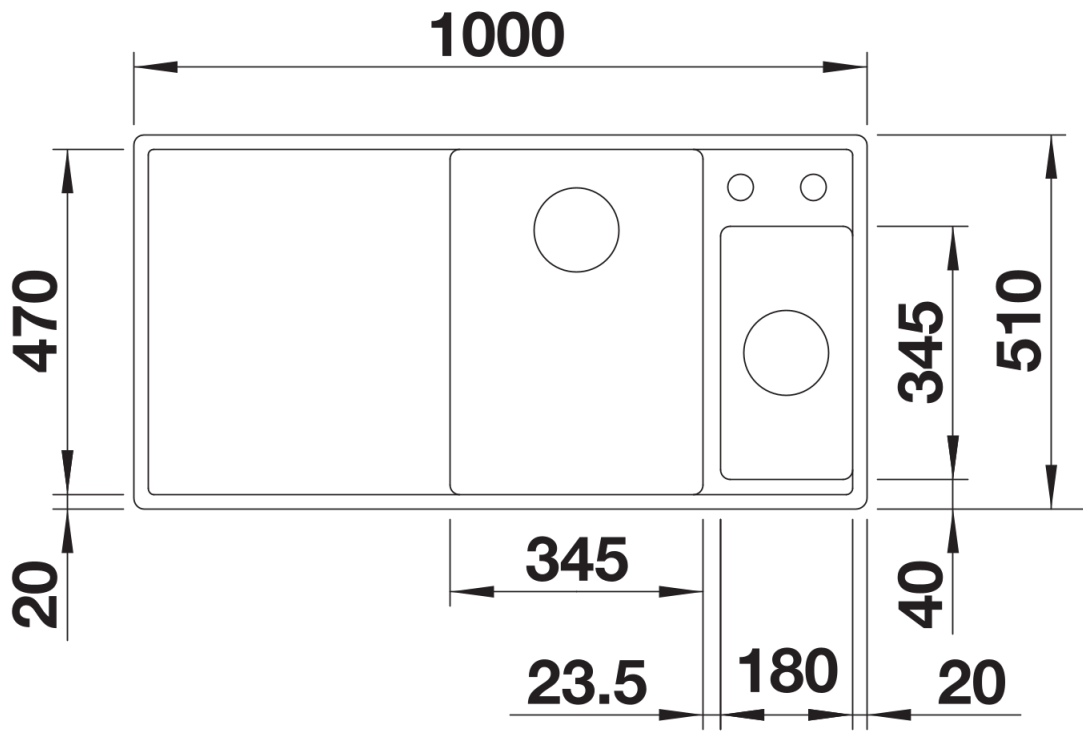

Colours

SILGRANIT rock grey

Available colours:

- black
- anthracite
- rock grey
- volcano grey
- white
- soft white
- tartufo
- coffee

Planning information

- Cut out: 980 x 490 x R15
- Bowl depths: 190/145mm
- Please specify hand of bowl
- German warehouse stock, please allow 10 working days

233739 - Multifunctional colander

Details

Top view

Cut-out

Front view

Side view