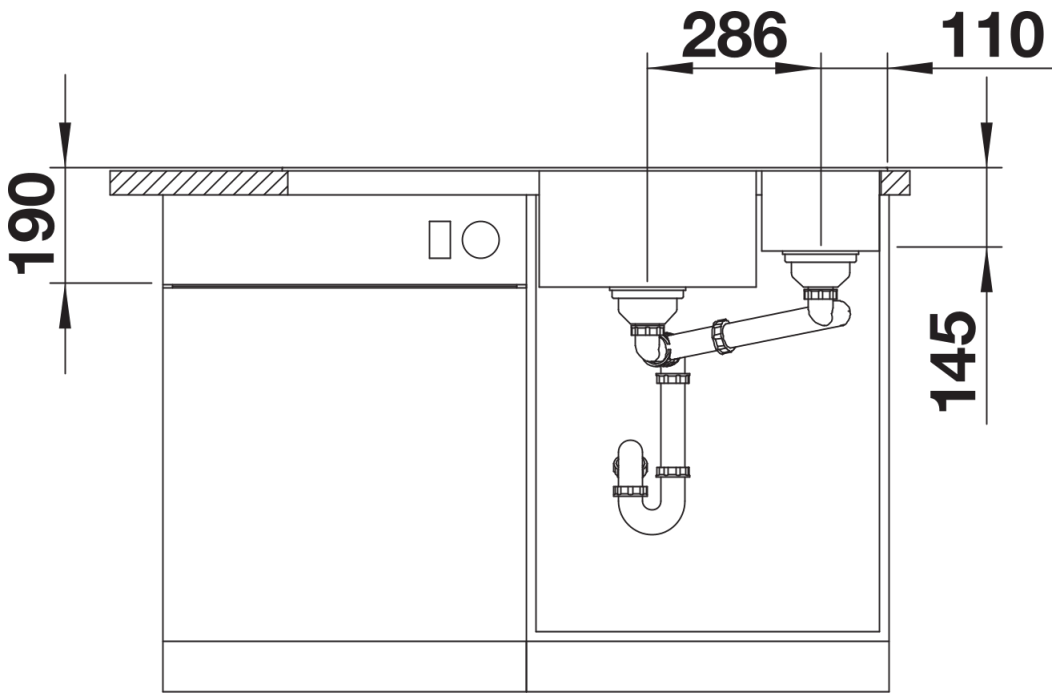

Colours

SILGRANIT rock grey

Available colours:

- black
- anthracite
- rock grey
- volcano grey
- white
- soft white
- tartufo
- coffee

Planning information

- Cut out: 980 x 490 x R15
- Bowl depths: 190/145mm
- Please specify hand of bowl
- German warehouse stock, please allow 10 working days

Scope of supply

- Glass cutting board
- multifunctional stainless steel colander
- waste kit with space-saving pipe
- 2 x 3 ½" InFino basket strainer with remote control for the main bowl

234045 - Chopping board

233739 - Multifunctional colander

Details

Top view

Cut-out

Front view

Side view