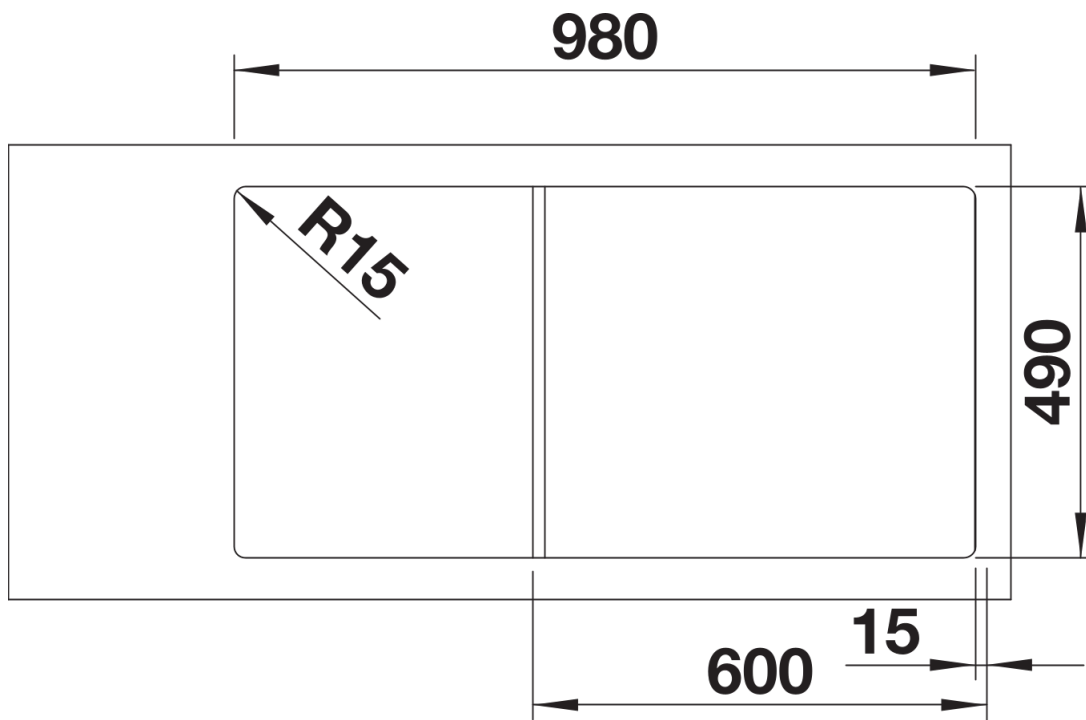

Colours

SILGRANIT rock grey

Available colours:

- black
- anthracite
- rock grey
- volcano grey
- white
- soft white
- tartufo
- coffee

Planning information

- Cut out: 980 x 490 x R15
- Bowl depths: 190/145mm
- Please specify hand of bowl
- German warehouse stock, please allow 10 working days

233739 - Multifunctional colander

Details

Top view

Cut-out

Front view

Side view