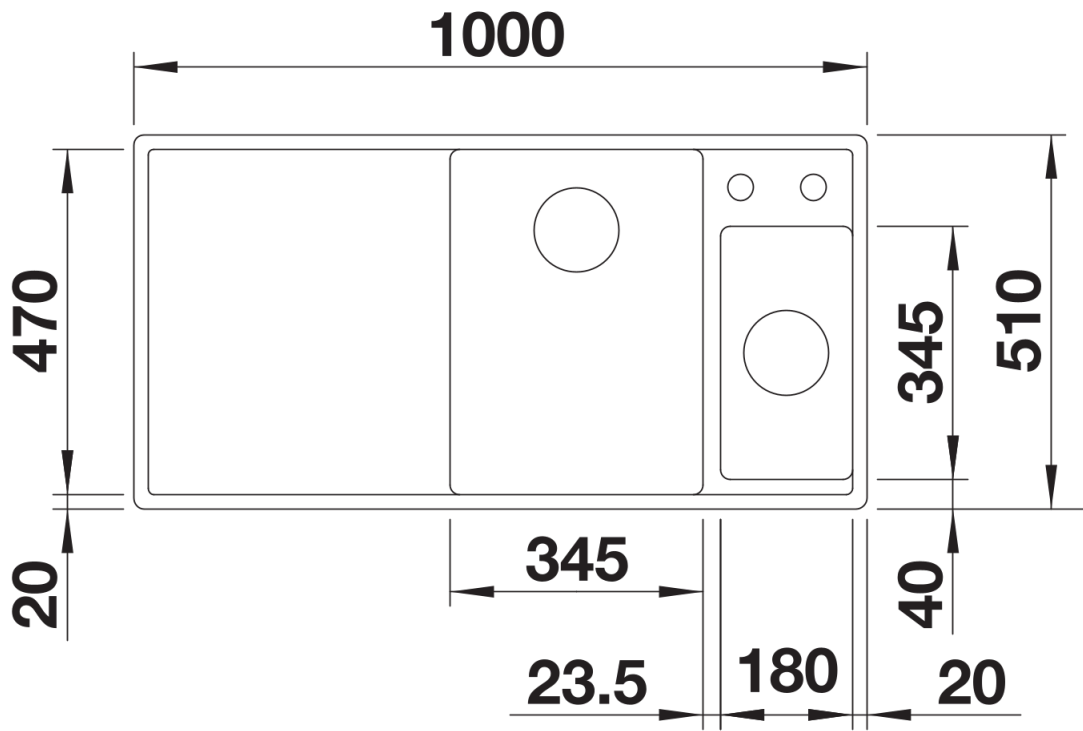

Colours

SILGRANIT white

Available colours:

- black
- anthracite
- rock grey
- volcano grey
- white
- soft white
- tartufo
- coffee

Planning information

- Cut out: 980 x 490 x R15
- Bowl depths: 190/145mm
- Please specify hand of bowl

233739 - Multi-functional colander

Details

Top view

Cut-out

Front view

Side view