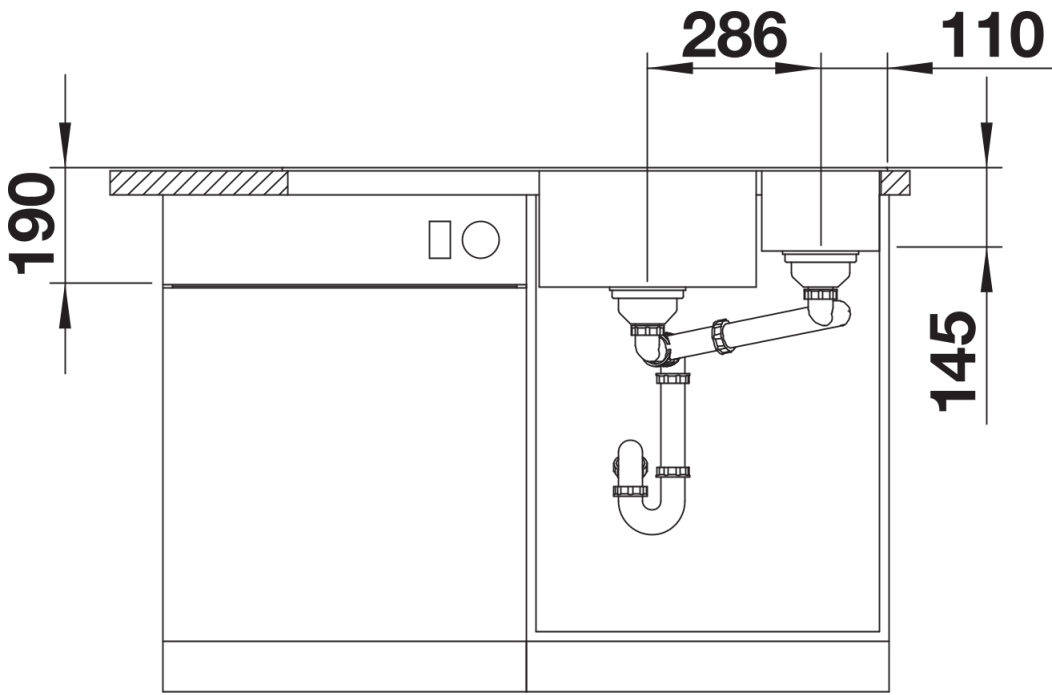

Colours

SILGRANIT white

Available colours:

- black
- anthracite
- rock grey
- volcano grey
- white
- soft white
- tartufo
- coffee

Planning information

- Cut out: 980 x 490 x R15
- Bowl depths: 190/145mm
- Please specify hand of bowl

Scope of supply

- Glass cutting board
- multifunctional stainless steel colander
- waste kit with space-saving pipe
- 2 x 3 ½" InFino basket strainer with remote control for the main bowl

234045 - Chopping board

233739 - Multi-functional colander

Details

Top view

Cut-out

Front view

Side view