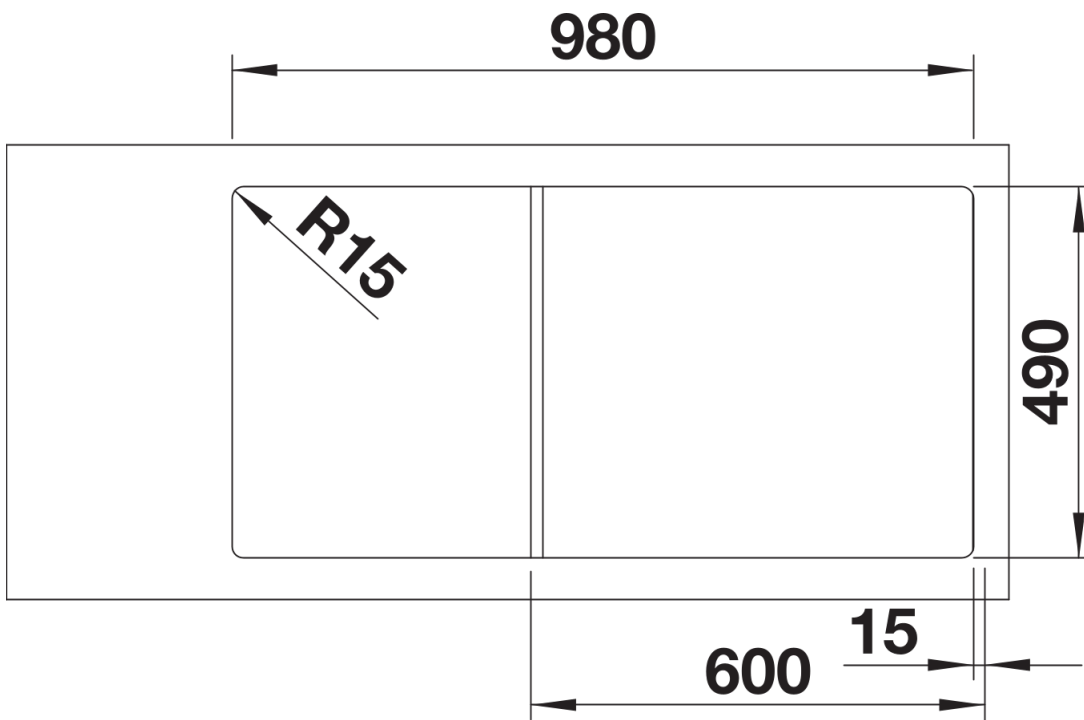

Colours

SILGRANIT white

Available colours:

- black
- anthracite
- rock grey
- volcano grey
- white
- soft white
- tartufo
- coffee

Planning information

- Cut out: 980 x 490 x R15
- Bowl depths: 190/145mm
- Please specify hand of bowl

233739 - Multi-functional colander

Details

Top view

Cut-out

Front view

Side view