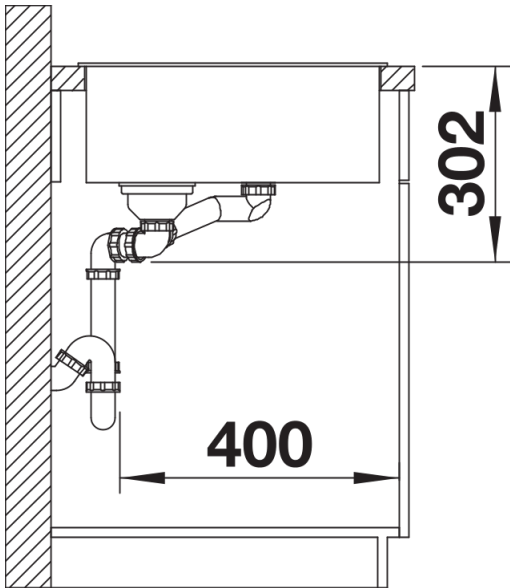

Colours

SILGRANIT white

Available colours:

- black
- anthracite
- rock grey
- volcano grey
- white
- soft white
- tartufo
- coffee

Planning information

- Cut out: 980 x 490 x R15
- Bowl depths: 190/145mm
- Please specify hand of bowl

Scope of supply

- Glass cutting board
- multifunctional stainless steel colander
- waste kit with space-saving pipe
- 2 x 3 ½" InFino basket strainer with remote control for the main bowl

234045 - Chopping board

233739 - Multi-functional colander

Details

Top view

Cut-out

Front view

Side view