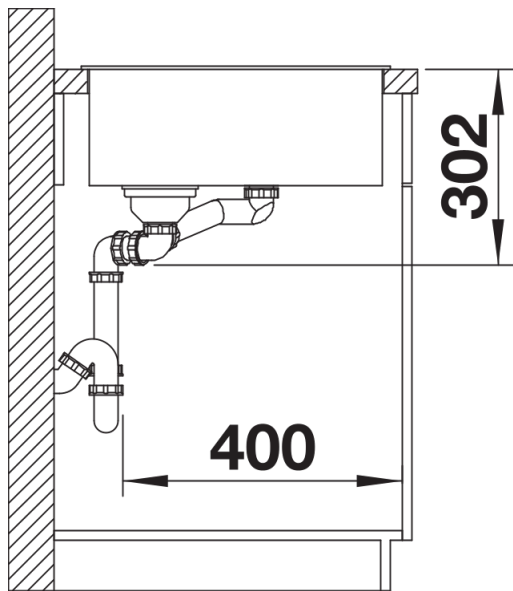

## Planning information

---

- Cut out: 980 x 490 x R15
- Bowl depths: 190/145mm
- Please specify hand of bowl

## Details

---

Top view

Cut-out

Front view

Side view