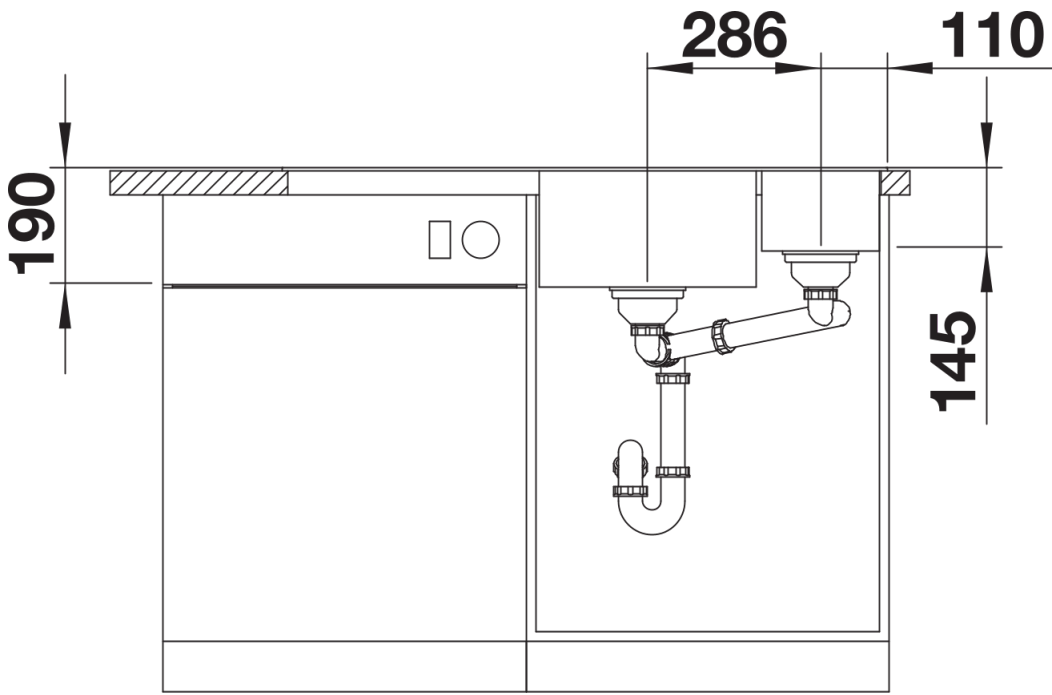

## Planning information

---

- Cut out: 980 x 490 x R15
- Bowl depths: 190/145mm
- Please specify hand of bowl

## Details

---

Top view

Cut-out

Front view

Side view