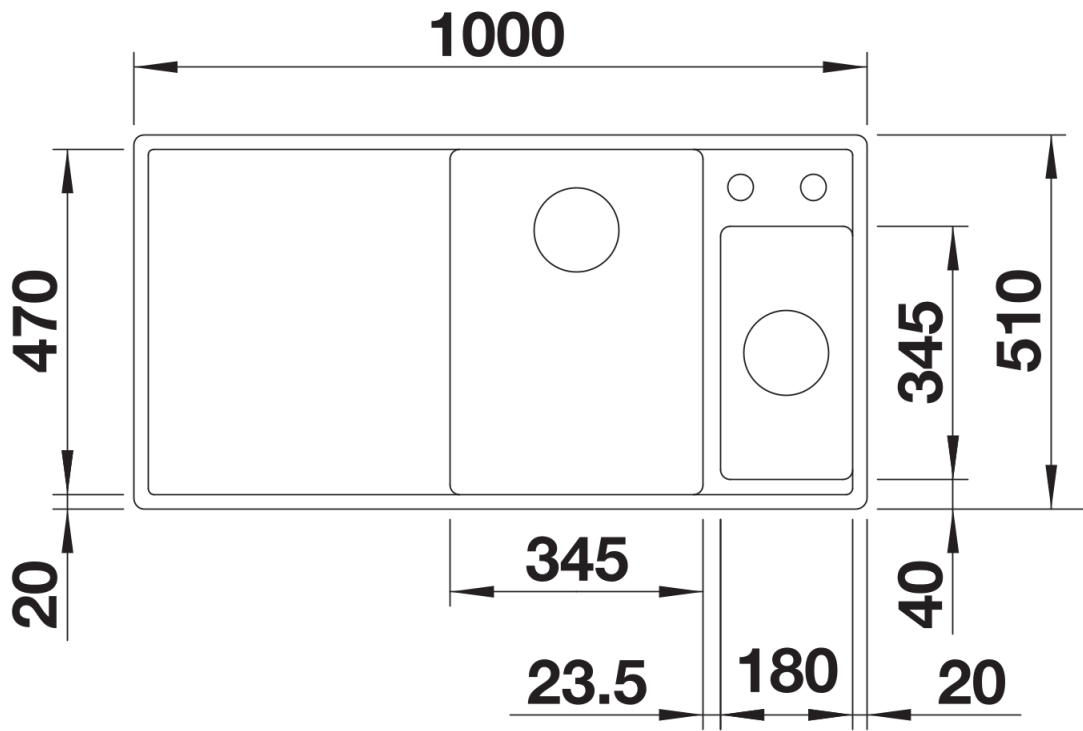

## Planning information

---

- Cut out: 980 x 490 x R15
- Bowl depths: 190/145mm
- Please specify hand of bowl

## Scope of supply

---

- Glass cutting board
- multifunctional stainless steel colander
- waste kit with space-saving pipe
- 2 x 3 ½" InFino basket strainer with remote control for the main bowl

234045 - Chopping board

## Details

---

Top view

Cut-out

Front view

Side view