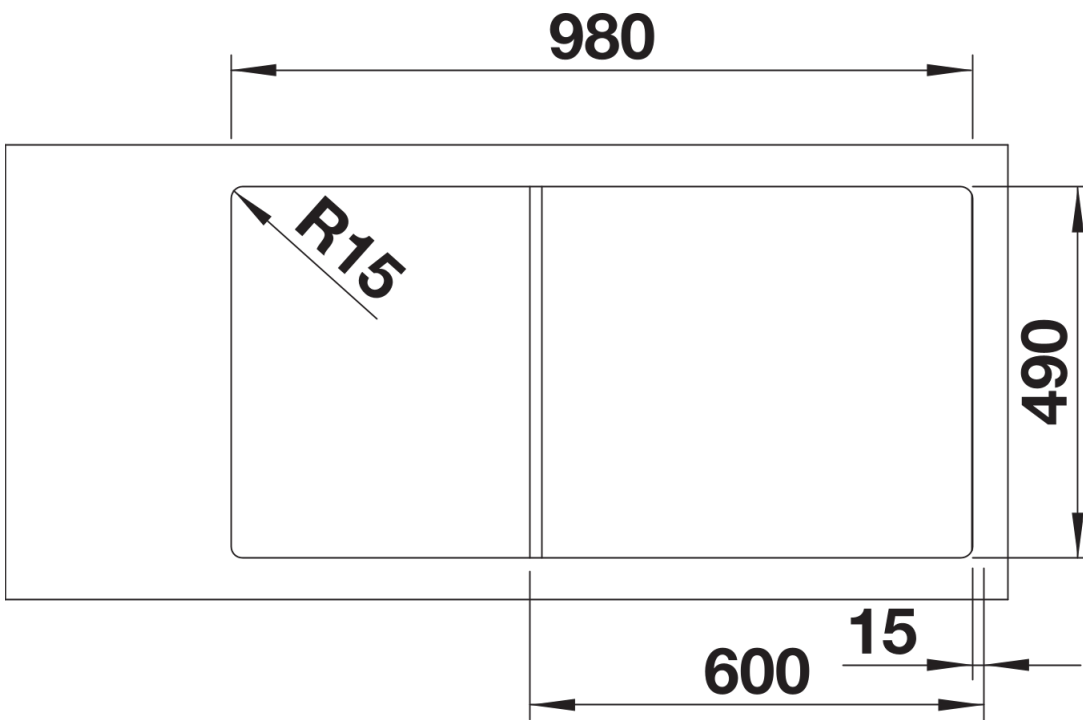

## Planning information

---

- Cut out: 980 x 490 x R15
- Bowl depths: 190/145mm
- Please specify hand of bowl

## Details

---

Top view

Cut-out

Front view

Side view