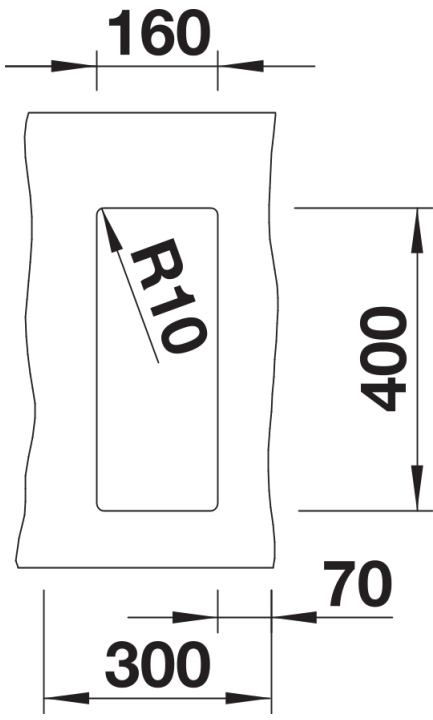

Colours

Available colours:

- black
- anthracite
- rock grey
- volcano grey
- white
- soft white
- tartufo
- coffee

SILGRANIT rock grey

Planning information

- Cut out: 160 x 400 x R10
- Note: Please order waste connections for combinations of two individual bowls separately.

Scope of supply

- Waste fitting with space-saving pipe
- 3 ½" InFino basket strainer

Details

Top view

Cut-out

Front view

Side view