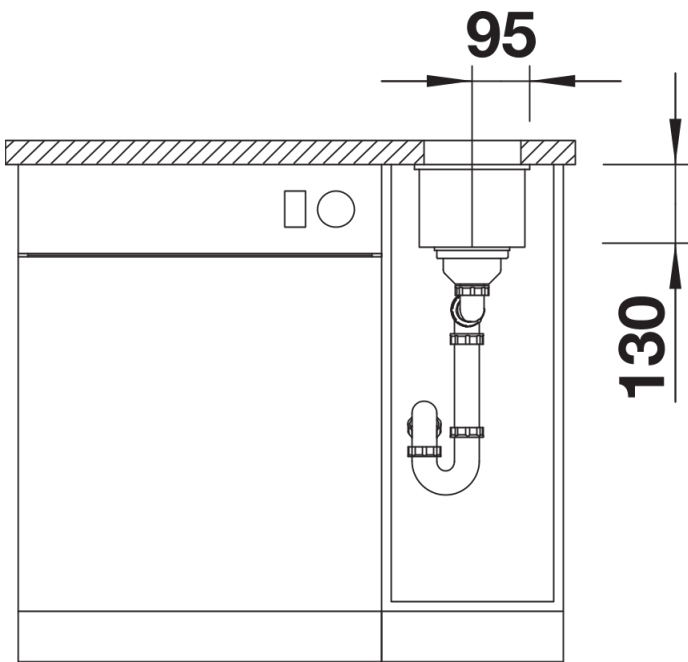

Colours

Available colours:

- black
- anthracite
- rock grey
- volcano grey
- white
- soft white
- tartufo
- coffee

SILGRANIT rock grey

Planning information

- Cut out: 160 x 400 x R10
- Note: Please order waste connections for combinations of two individual bowls separately.

Scope of supply

- Waste fitting with space-saving pipe
- 3 ½" InFino basket strainer

Details

Top view

Cut-out

Front view

Side view