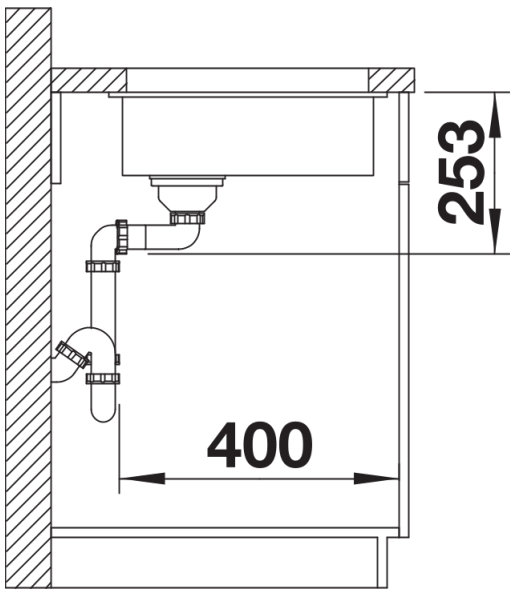

Colours

Available colours:

- black
- anthracite
- rock grey
- volcano grey
- white
- soft white
- tartufo
- coffee

SILGRANIT rock grey

Planning information

- Cut out: 160 x 400 x R10
- Note: Please order waste connections for combinations of two individual bowls separately.

Scope of supply

- Waste fitting with space-saving pipe
- 3 ½" InFino basket strainer

Details

Top view

Cut-out

Front view

Side view