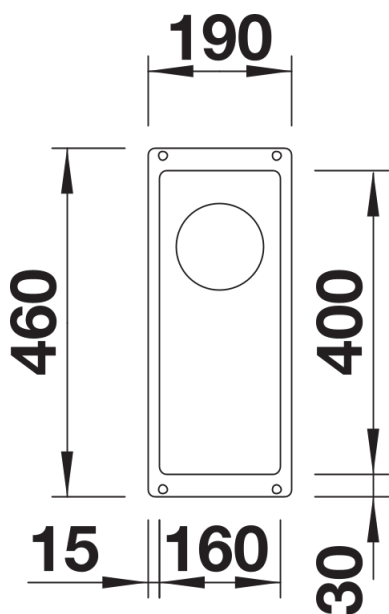

Colours

Available colours:

- black
- anthracite
- rock grey
- volcano grey
- white
- soft white
- tartufo
- coffee

SILGRANIT rock grey

Planning information

- Cut out: 160 x 400 x R10
- Note: Please order waste connections for combinations of two individual bowls separately.

Scope of supply

- Waste fitting with space-saving pipe
- 3 ½" InFino basket strainer

Details

Top view

Cut-out

Front view

Side view