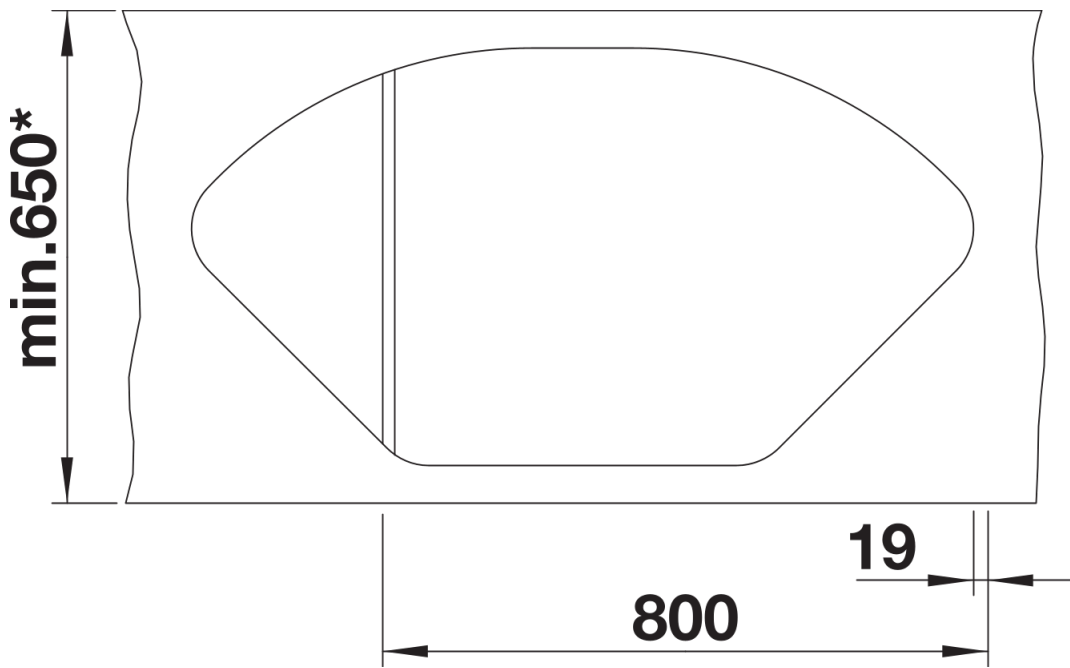

Scope of supply

- Stainless steel colander
- waste fitting with space-saving pipe
- two 3 ½" basket strainers
- remote control for main bowl.

232585 - Multifunctional colander

Details

Top view

Cut-out

Front view

Side view