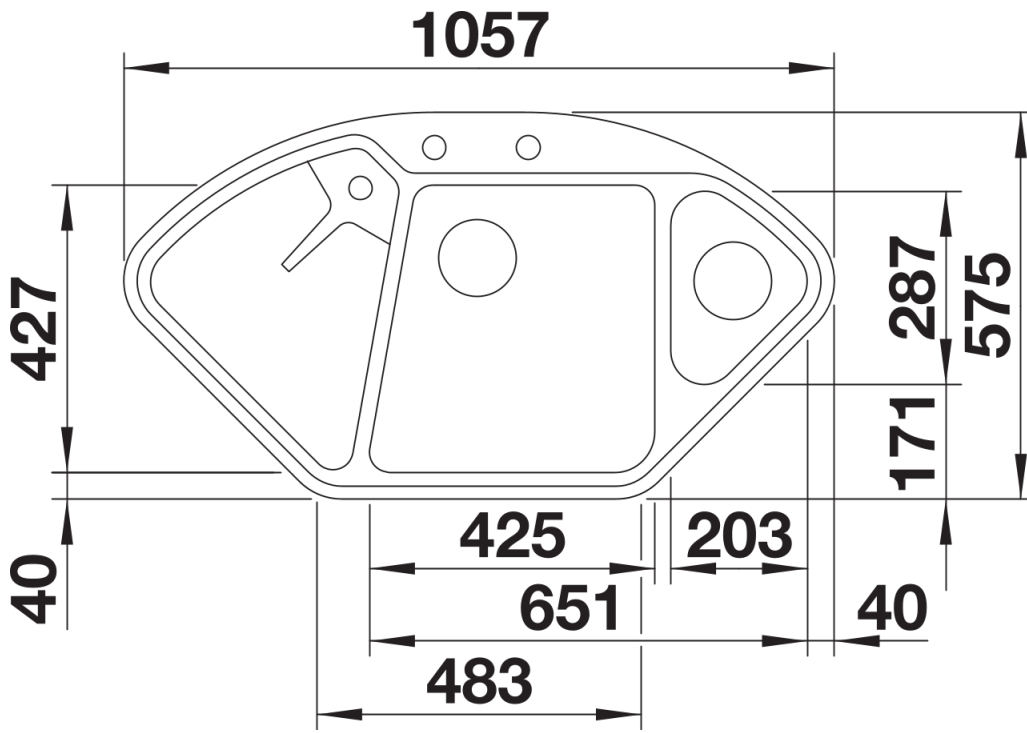

Scope of supply

- Stainless steel colander
- waste fitting with space-saving pipe
- two 3 ½" basket strainers
- remote control for main bowl.

232585 - Multifunctional colander

Details

Top view

Cut-out

Front view

Side view