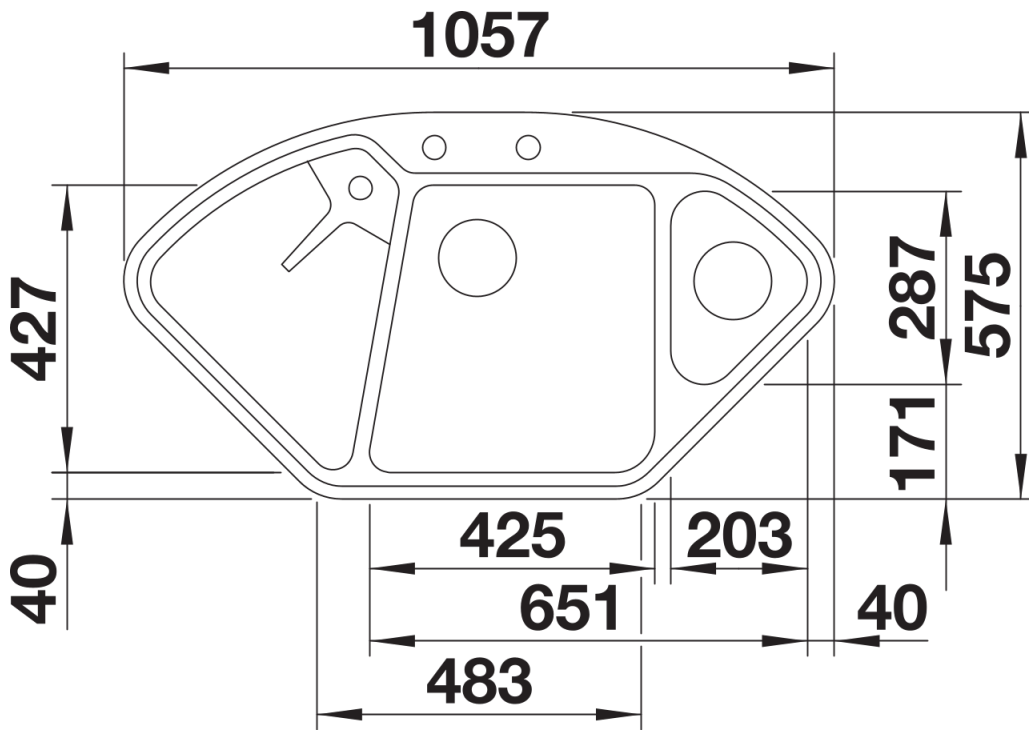

## Scope of supply

---

- Stainless steel colander
- waste fitting with space-saving pipe
- two 3 ½" basket strainers
- remote control for main bowl.

232585 - Multifunctional colander

## Details

---

Top view

Cut-out

Front view

Side view