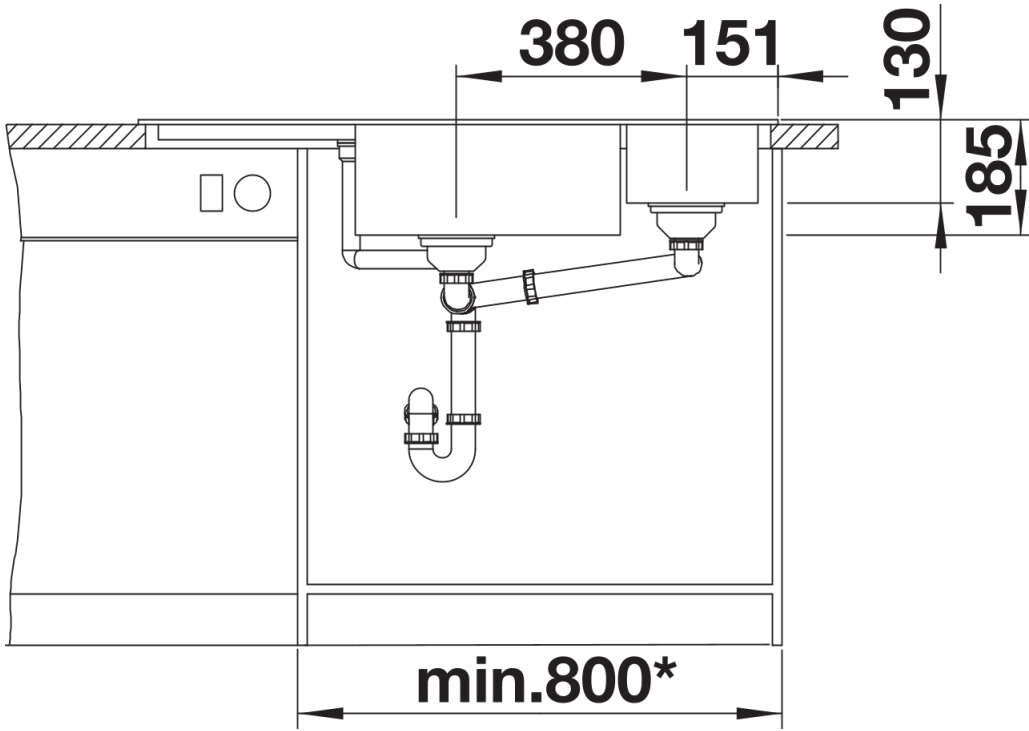

## Scope of supply

---

- Stainless steel colander
- waste fitting with space-saving pipe
- two 3 ½" basket strainers
- remote control for main bowl.

232585 - Multifunctional colander

## Details

---

Top view

Cut-out

Front view

Side view