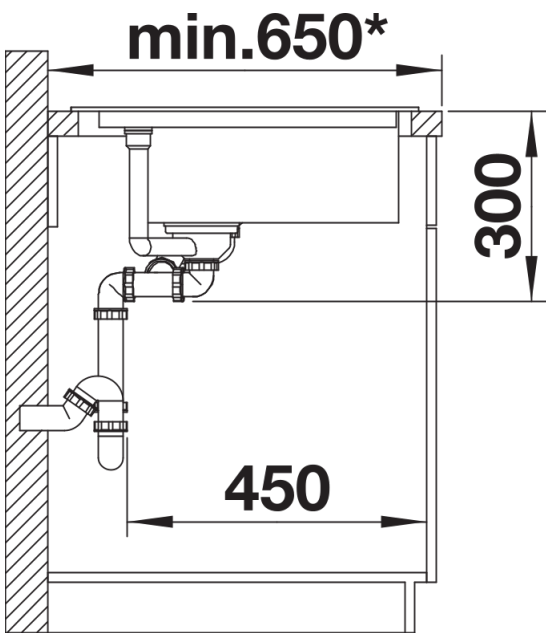

## Scope of supply

---

- Stainless steel colander
- waste fitting with space-saving pipe
- two 3 ½" basket strainers
- remote control for main bowl.

232585 - Multifunctional colander

## Details

---

Top view

Cut-out

Front view

Side view