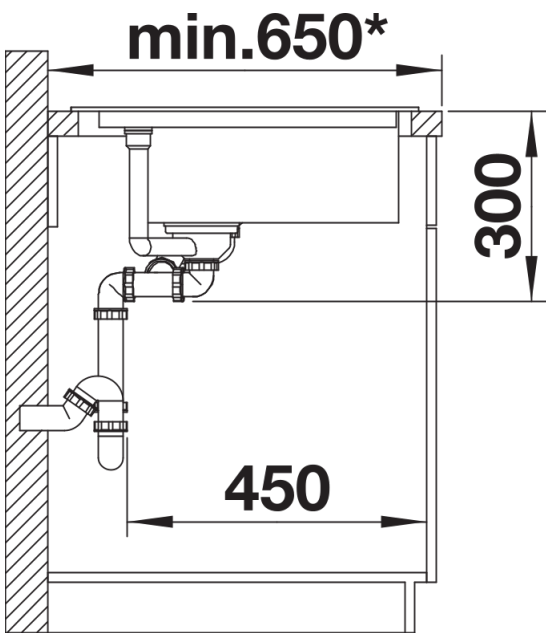

Scope of supply

- Stainless steel colander
- waste fitting with space-saving pipe
- two 3 ½" basket strainers
- remote control for main bowl.

232585 - Multifunctional colander

Details

Top view

Cut-out

Front view

Side view