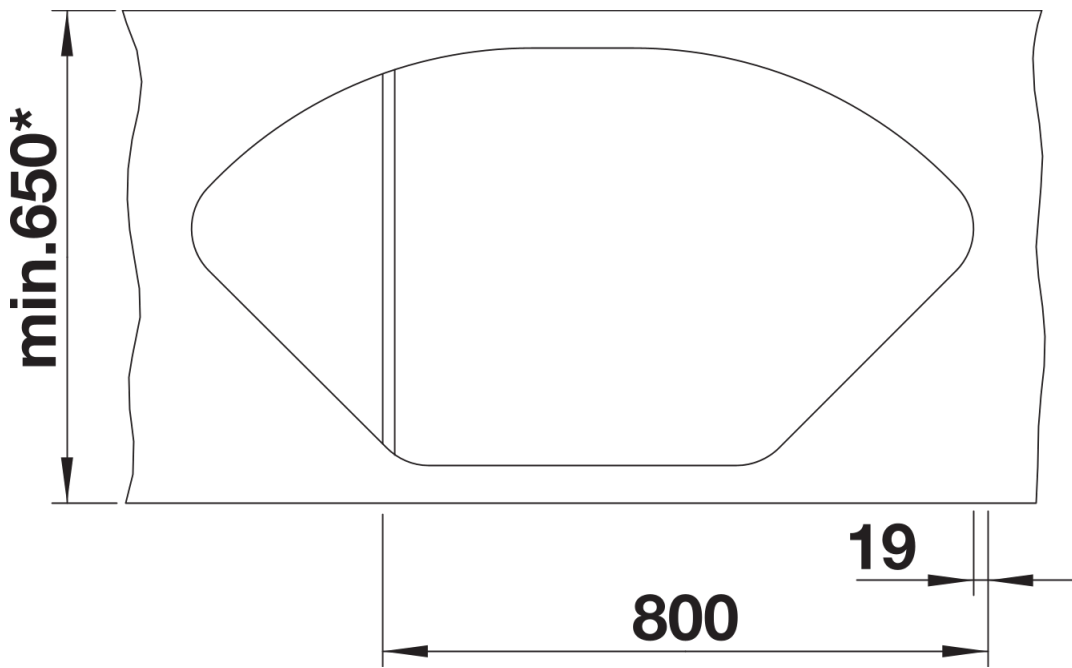

Scope of supply

- Stainless steel colander
- waste fitting with space-saving pipe
- two 3 ½" basket strainers
- remote control for main bowl.

232585 - Multifunctional colander

Details

Top view

Cut-out

Front view

Side view