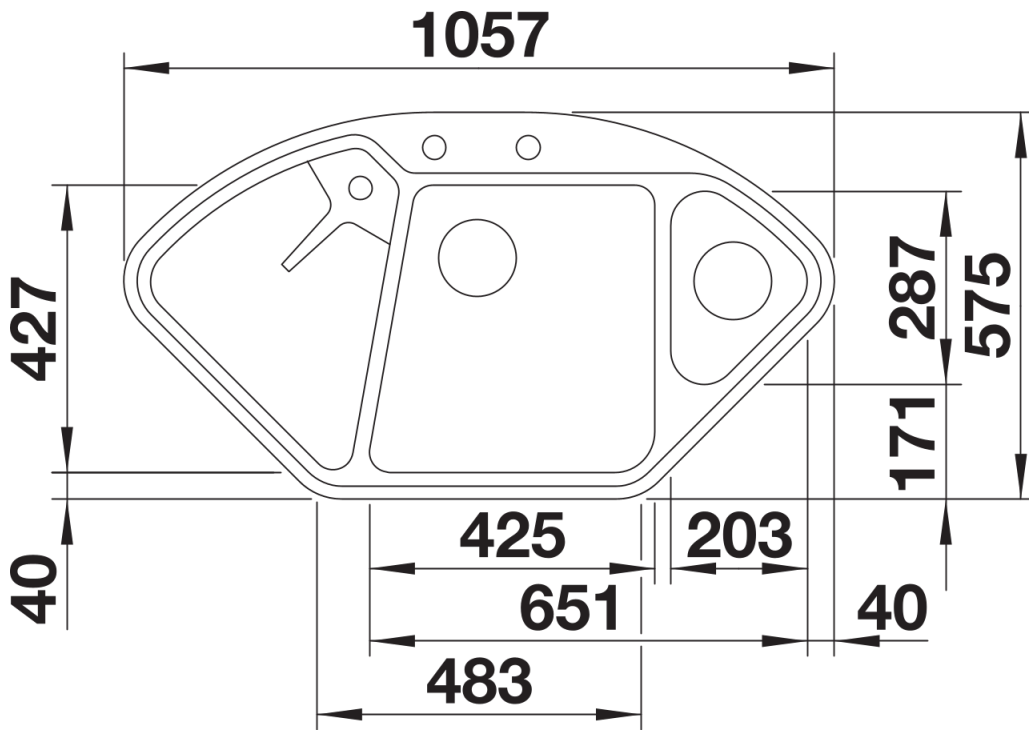

Scope of supply

- Stainless steel colander
- waste fitting with space-saving pipe
- two 3 ½" basket strainers
- remote control for main bowl.

232585 - Multifunctional colander

Details

Top view

Cut-out

Front view

Side view