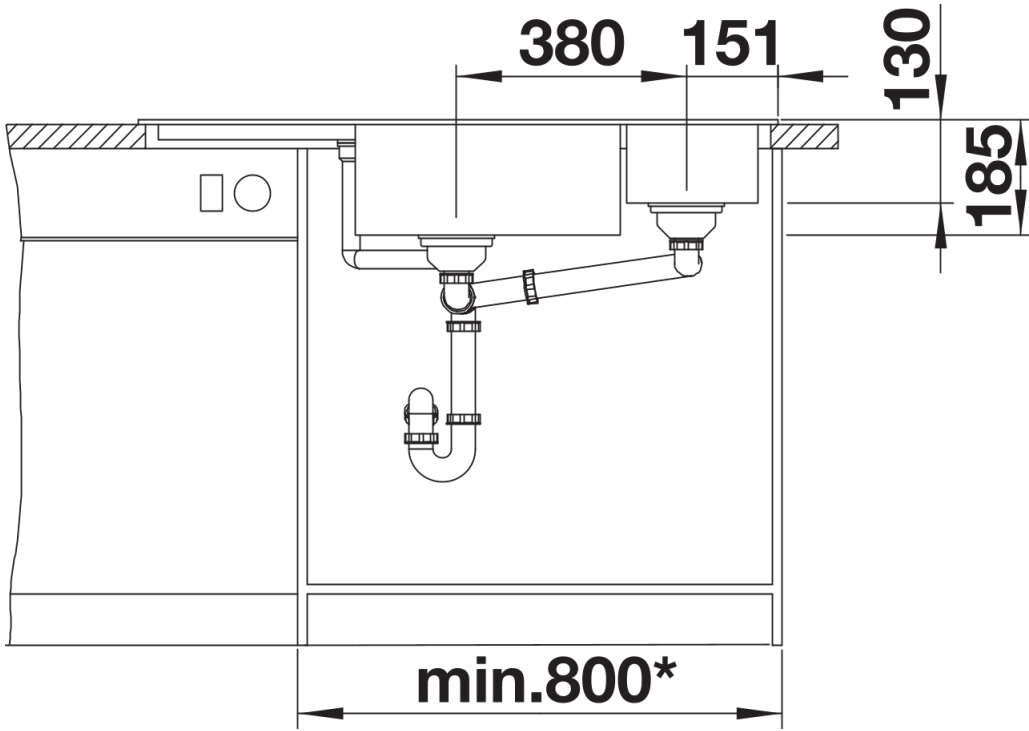

Scope of supply

- Stainless steel colander
- waste fitting with space-saving pipe
- two 3 ½" basket strainers
- remote control for main bowl.

232585 - Multifunctional colander

Details

Top view

Cut-out

Front view

Side view