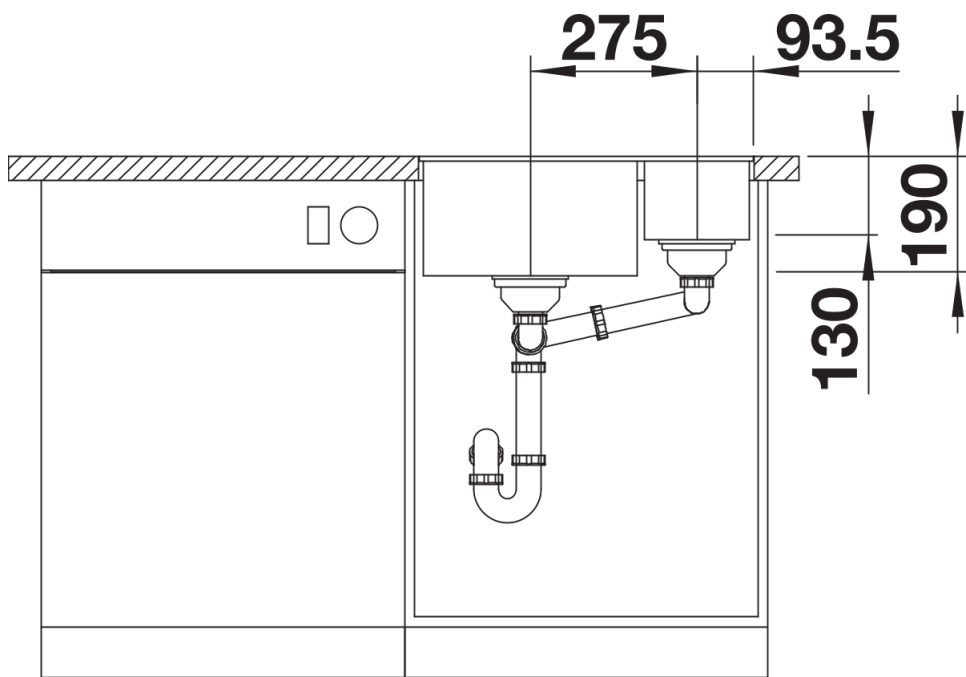

## Planning information

---

- Cut out size: 525 x 400 x R10

## Scope of supply

---

- Waste fitting with space-saving pipe
- two 3 ½" InFino basket strainer

## Details

---

Top view

Cut-out

Front view

Side view