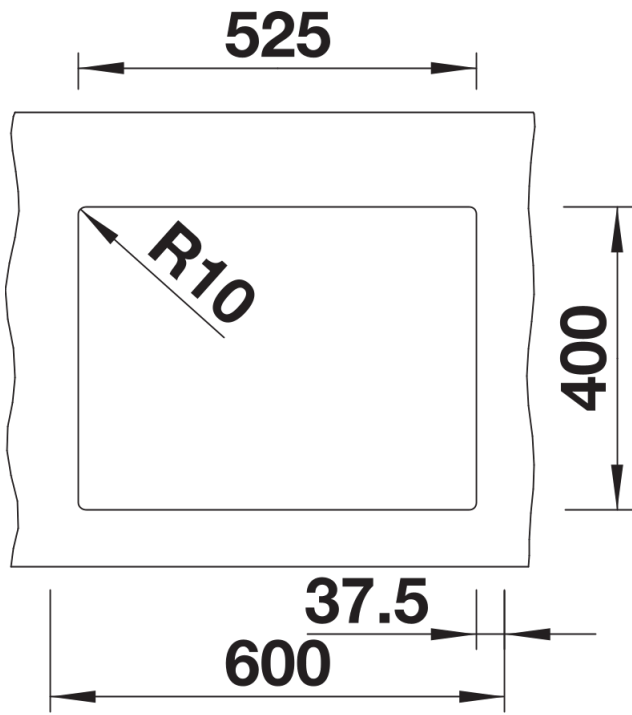

## Planning information

---

- Cut out size: 525 x 400 x R10

## Scope of supply

---

- Waste fitting with space-saving pipe
- two 3 ½" InFino basket strainer

## Details

---

Top view

Cut-out

Front view

Side view