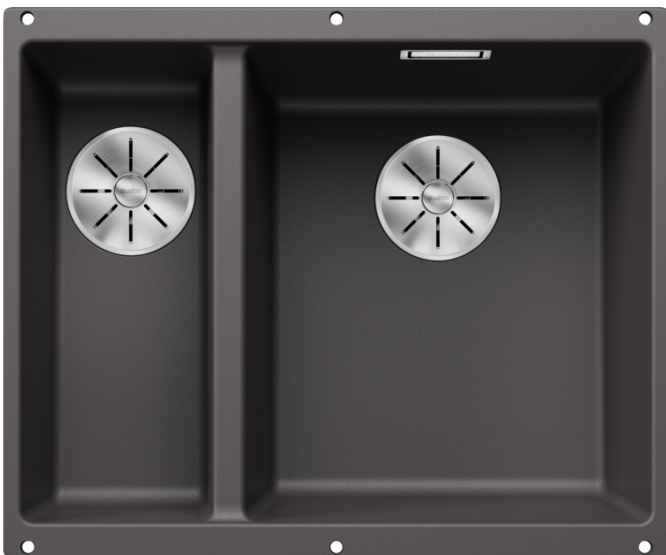

## Product information sheet SUBLINE 340/160-U

Item no. 523559

### Benefits

---

- Undermount bowl for discerning demands on design
- Undermount bowl for solid surface worktops
- Timelessly elegant, contoured bowl design
- Entire system for a wide variety of plans featuring large and small bowls
- High-quality features with covered C-overflow and InFino drain system – elegantly integrated and easy-care

### Colours

---

Available colours:

- black
- anthracite
- rock grey
- volcano grey
- white
- soft white
- tartufo
- coffee

SILGRANIT rock grey