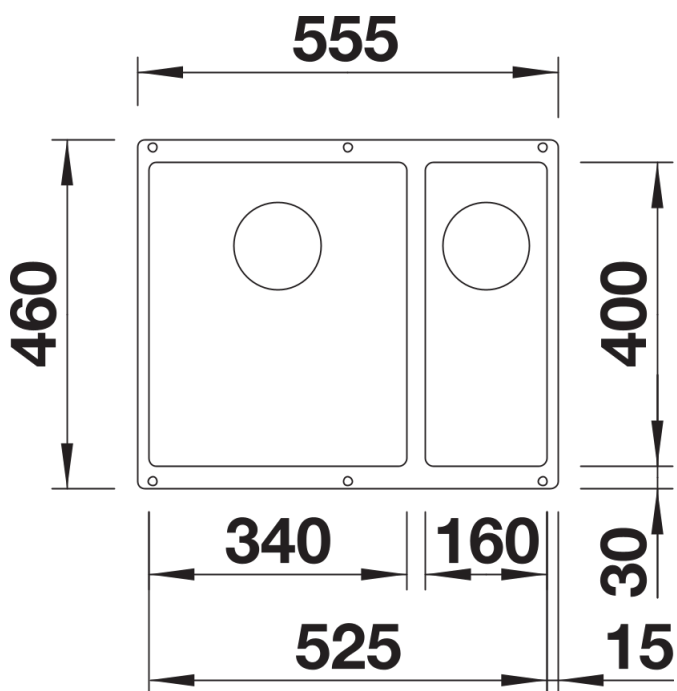

## Planning information

---

- Cut out size: 525 x 400 x R10

## Scope of supply

---

- Waste fitting with space-saving pipe
- two 3 ½" InFino basket strainer

## Details

---

Top view

Cut-out

Front view

Side view