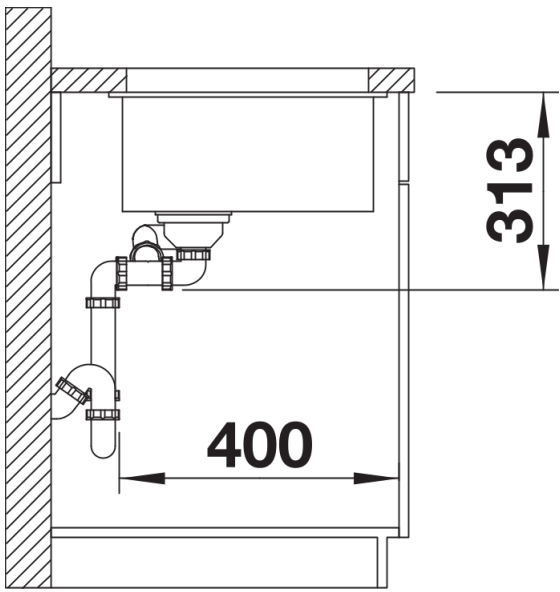

## Planning information

---

- Cut out size: 525 x 400 x R10

## Scope of supply

---

- Waste fitting with space-saving pipe
- two 3 ½" InFino basket strainer

## Details

---

Top view

Cut-out

Front view

Side view